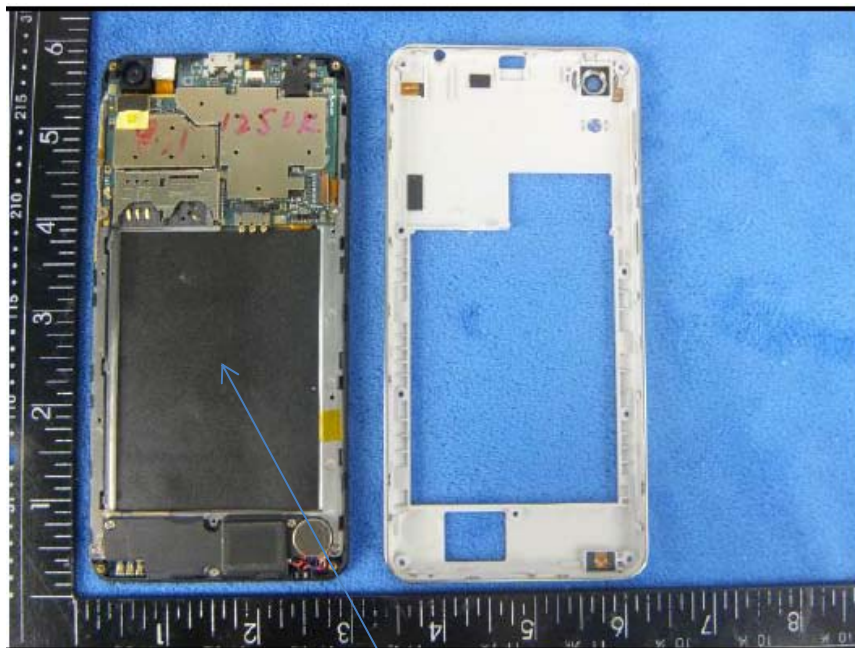

FCC ID label and Lable location

LIKUID

Model: MAX5.0

FCC ID:GAO-MAX50

IMIE 1:359215060102002

IMIE 1:359215060102010

Use only battery and
charger supplied
with the phone

Designed in USA