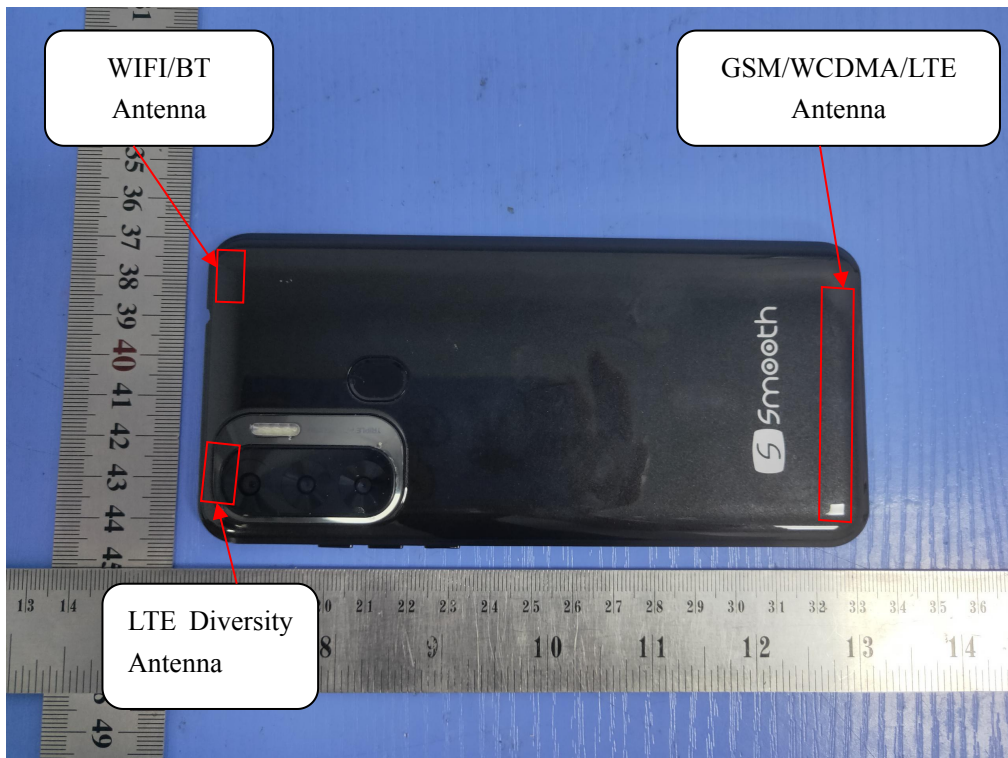

ANNEX A. PHOTOGRAPH OF THE TEST

Head Setup Photo (Left Cheek)

Head Setup Photo (Left Tilt)

Head Setup Photo (Right Cheek)

Head Setup Photo (Right Tilt)

10mm body-worn Front Side Setup Photo (hotspot)

10mm body-worn Back Side Setup Photo (hotspot)

10mm body-worn Left Side Setup Photo (hotspot)

10mm body-worn Right Side Setup Photo (hotspot)

10mm body-worn Top Side Setup Photo (hotspot)

10mm body-worn Bottom Side Setup Photo (hotspot)

AT PHOTOGRAPHS

Fig.1

Fig. 2