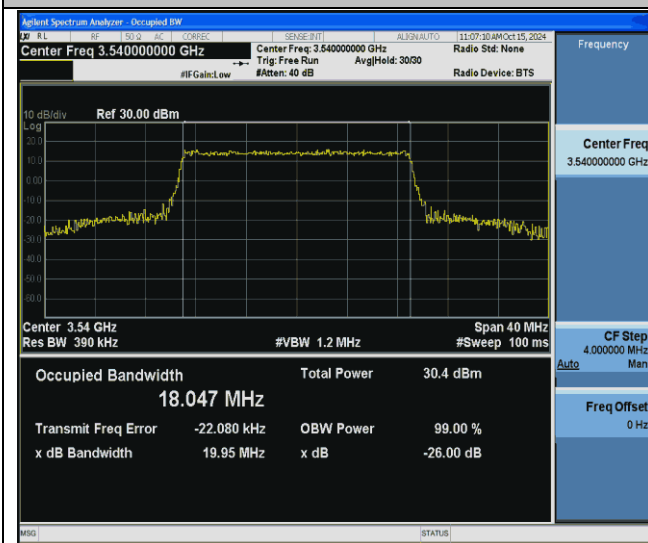

Band42(3450-3550)-20MHz-16QAM-42590-100RB#0-PASS

Band42(3450-3550)-20MHz-16QAM-42990-100RB#0-PASS

Band42(3450-3550)-20MHz-64QAM-42190-100RB#0-PASS

Band42(3450-3550)-20MHz-64QAM-42590-100RB#0-PASS

Band42(3450-3550)-20MHz-64QAM-42990-100RB#0-PASS