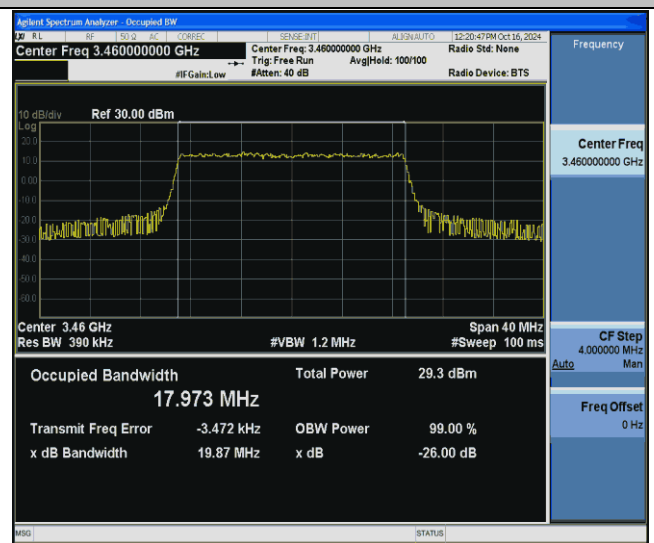

Band42(3450-3550)-20MHz-16QAM-42590-100RB#0-PASS

Band42(3450-3550)-20MHz-16QAM-42990-100RB#0-PASS

Band42(3450-3550)-20MHz-64QAM-42190-100RB#0-PASS

Band42(3450-3550)-20MHz-64QAM-42590-100RB#0-PASS

Band42(3450-3550)-20MHz-64QAM-42990-100RB#0-PASS