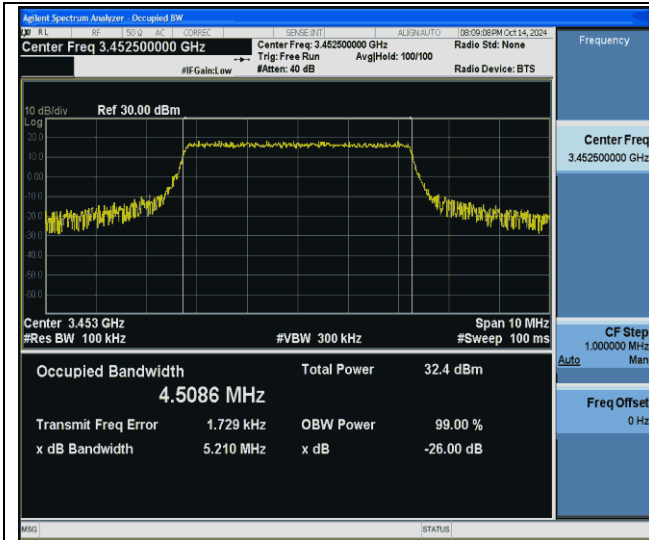

Test Graphs

Band42(3450-3550)-5MHz-QPSK-42115-25RB#0-PASS