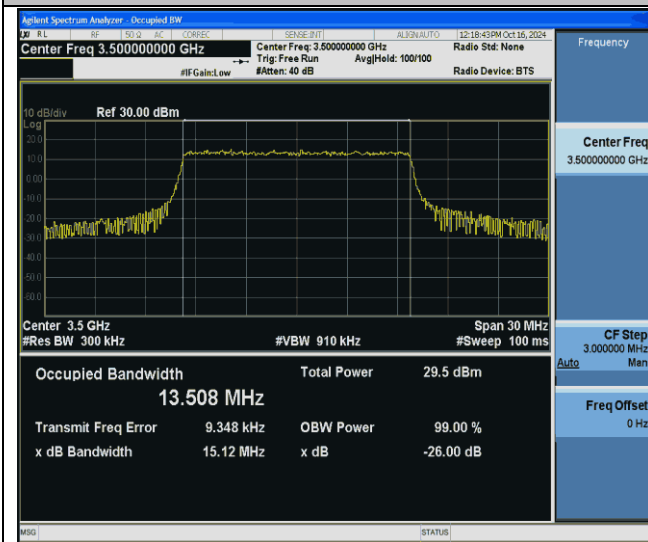

Band42(3450-3550)-15MHz-64QAM-42165-75RB#0-PASS

Band42(3450-3550)-15MHz-64QAM-42590-75RB#0-PASS

Band42(3450-3550)-15MHz-64QAM-43015-75RB#0-PASS

Band42(3450-3550)-15MHz-256QAM-42165-75RB#0-PASS

Band42(3450-3550)-15MHz-256QAM-42590-75RB#0-PASS