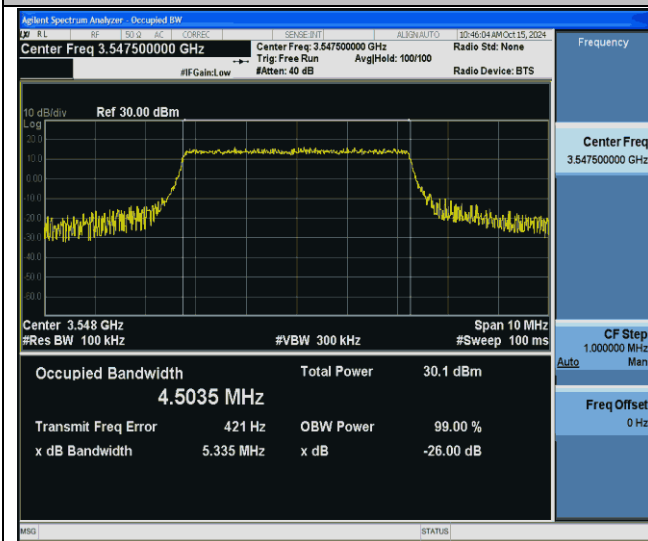

Band42(3450-3550)-5MHz-64QAM-43065-25RB#0-PASS