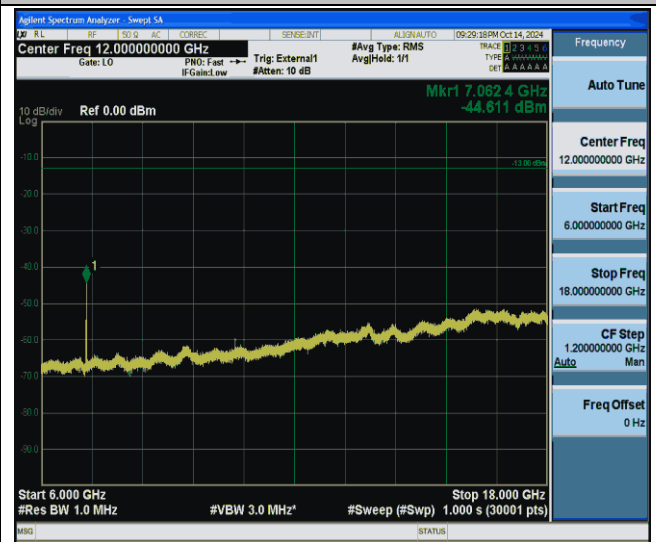

Conducted Spurious Emission

Test Graphs

Band42(3450-3550)-20MHz-QPSK-42990-1RB#0-30~1000-PASS

Band42(3450-3550)-20MHz-QPSK-42990-1RB#0-1000~3000-PASS

Band42(3450-3550)-20MHz-QPSK-42990-1RB#0-3000~6000-PASS