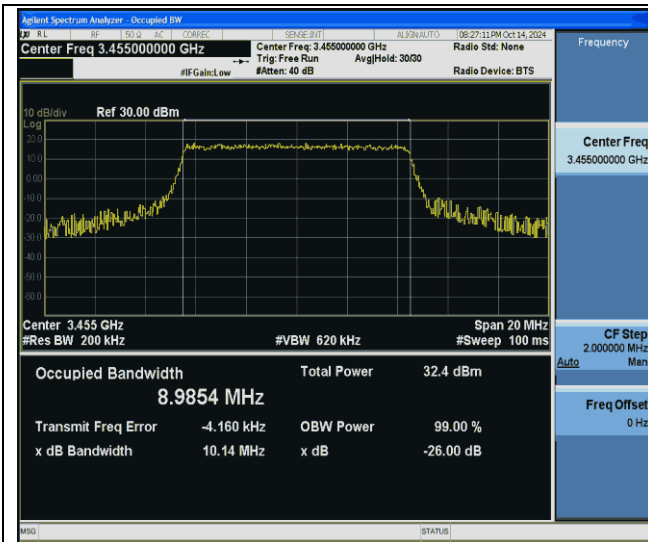

Band42(3450-3550)-10MHz-QPSK-42140-50RB#0-PASS