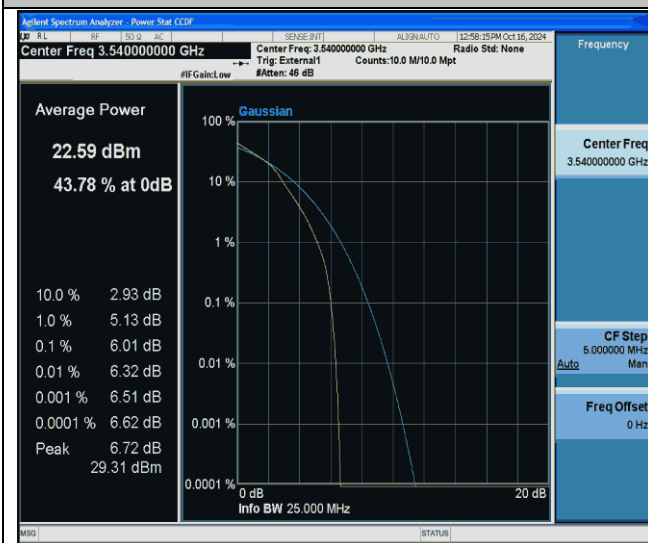

Test Graphs

Band42(3450-3550)-20MHz-64QAM-42190-100RB#0-PASS

Band42(3450-3550)-20MHz-64QAM-42590-100RB#0-PASS

Band42(3450-3550)-20MHz-64QAM-42990-100RB#0-PASS

Band42(3450-3550)-20MHz-256QAM-42190-100RB#0-PASS