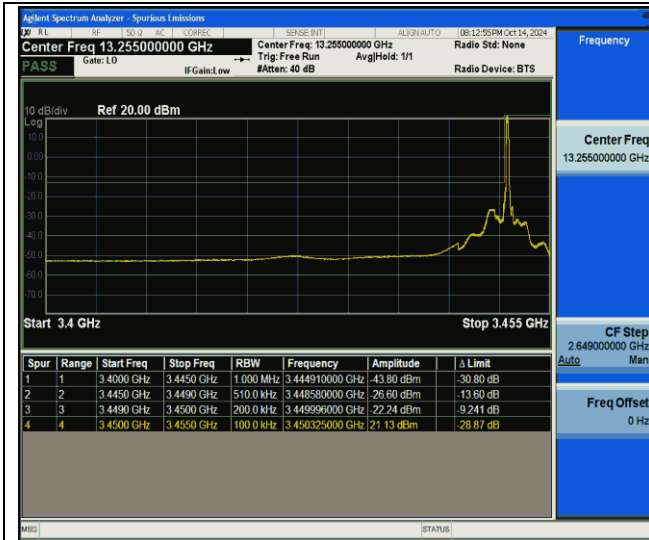

Band42(3450-3550)-20MHz-256QAM-42190-100RB#0-PASS

Band42(3450-3550)-20MHz-256QAM-42590-100RB#0-PASS

Band42(3450-3550)-20MHz-256QAM-42990-100RB#0-PASS

Band Edge

Test Graphs

Band42(3450-3550)-5MHz-QPSK-42115-1RB#0-PASS