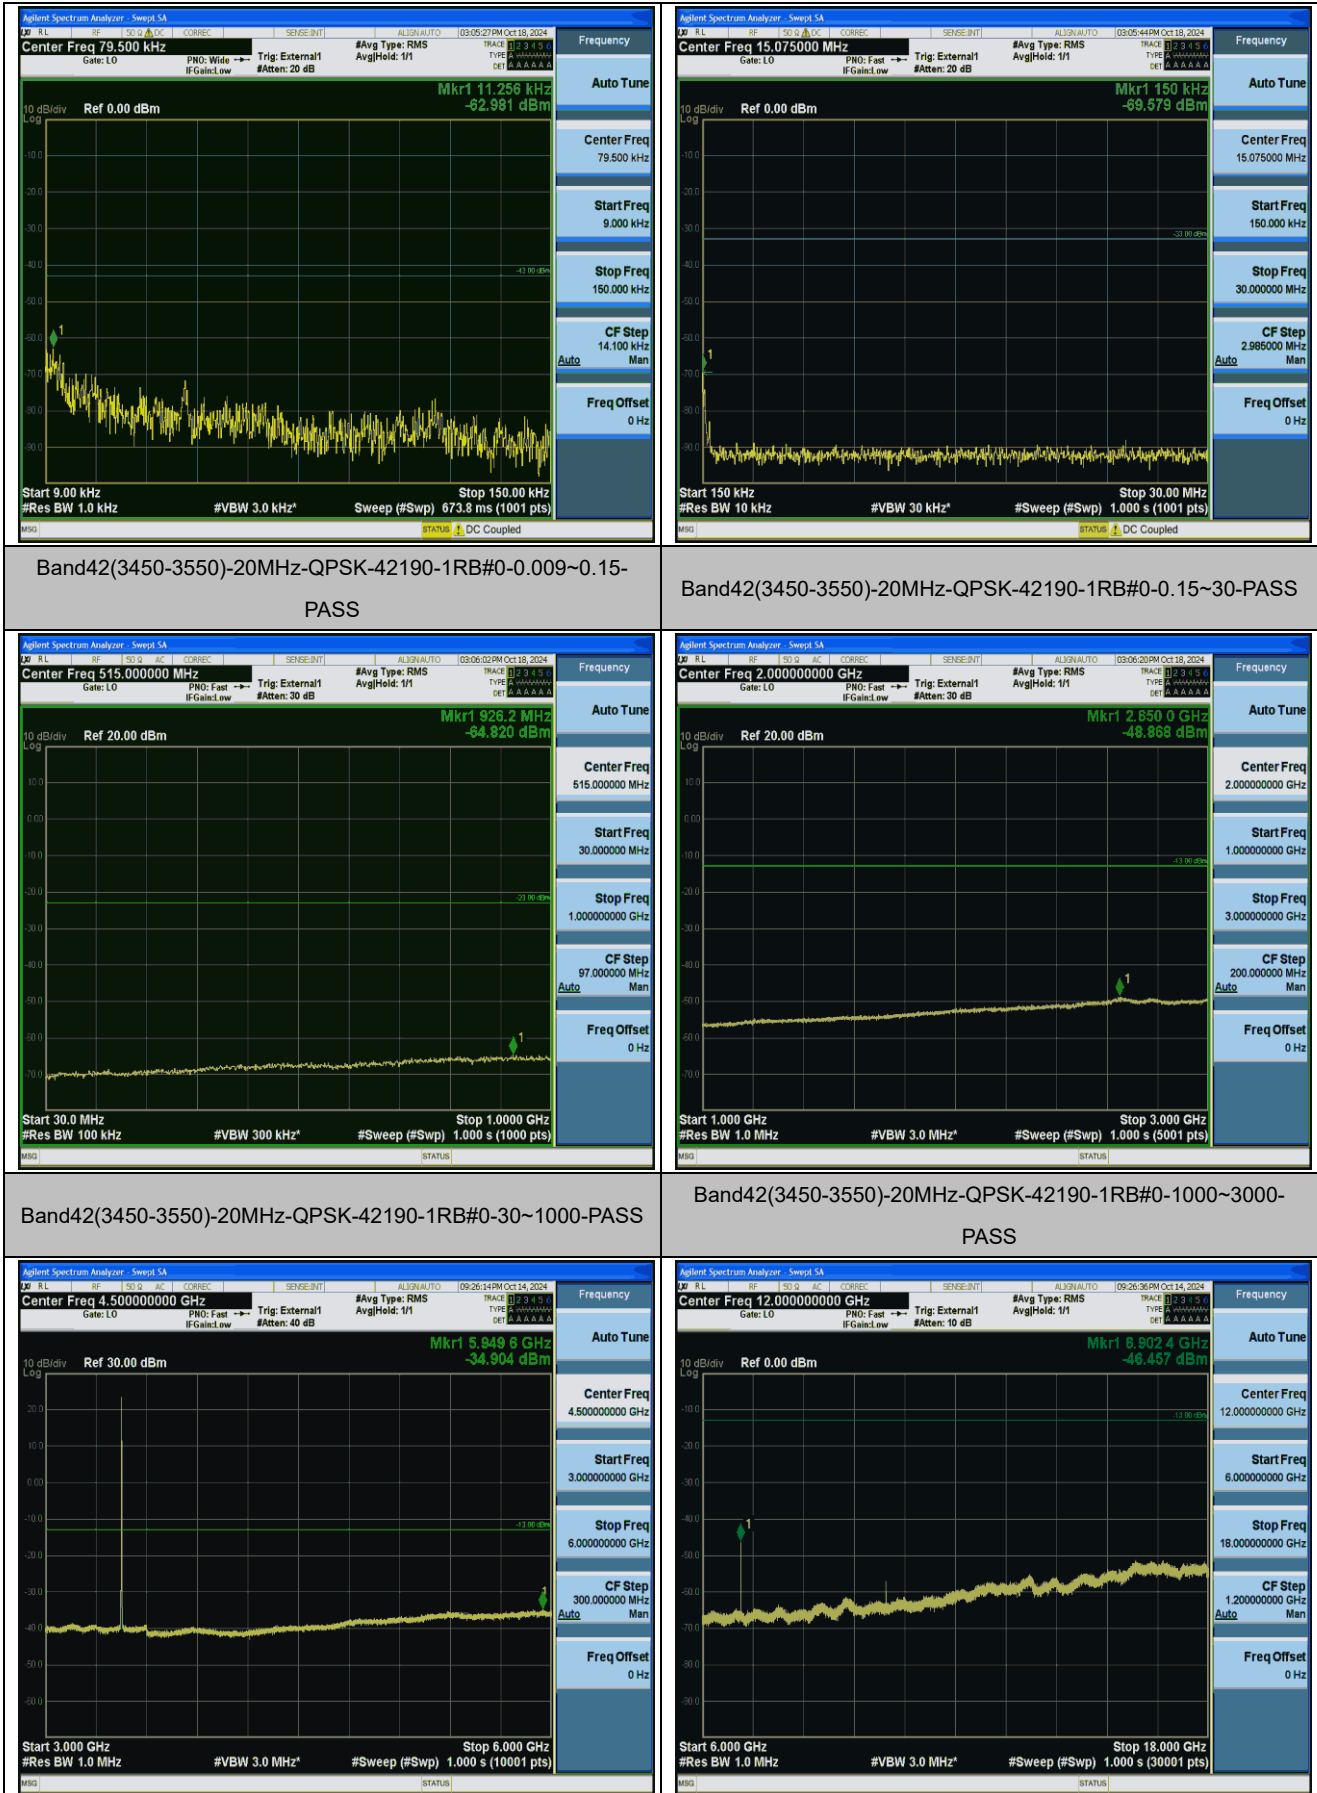

Band42(3450-3550)-20MHz-256QAM-42190-100RB#0-PASS

Band42(3450-3550)-20MHz-256QAM-42590-100RB#0-PASS

Band42(3450-3550)-20MHz-256QAM-42990-100RB#0-PASS

Band Edge

Test Graphs

Band42(3450-3550)-5MHz-QPSK-42115-1RB#0-PASS

Band42(3450-3550)-5MHz-QPSK-42115-25RB#0-PASS

Band42(3450-3550)-10MHz-QPSK-42140-1RB#0-PASS

Band42(3450-3550)-10MHz-QPSK-42140-50RB#0-PASS

Band42(3450-3550)-20MHz-QPSK-42990-100RB#0-PASS

Band42(3450-3550)-20MHz-QPSK-42990-1RB#99-PASS

Conducted Spurious Emission

Test Graphs

Band42(3450-3550)-20MHz-QPSK-42990-1RB#0-30~1000-PASS

Band42(3450-3550)-20MHz-QPSK-42990-1RB#0-1000~3000-PASS

Band42(3450-3550)-20MHz-QPSK-42990-1RB#0-3000~6000-PASS