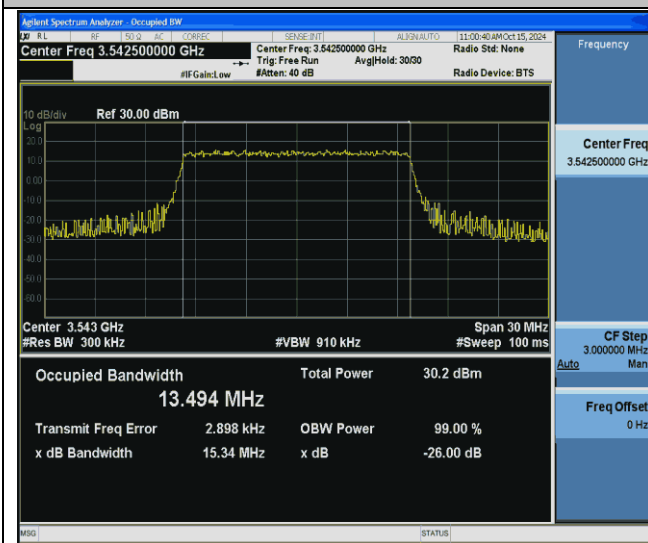

Band42(3450-3550)-15MHz-64QAM-43015-75RB#0-PASS