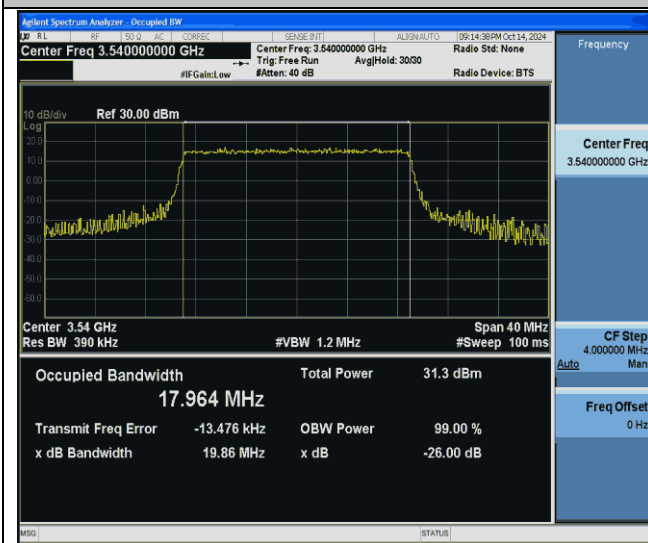

Band42(3450-3550)-20MHz-QPSK-42990-100RB#0-PASS