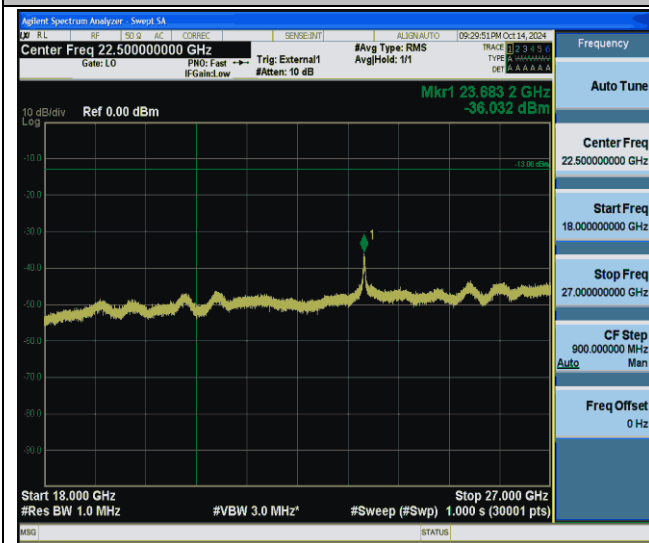

Band42(3450-3550)-20MHz-QPSK-42990-1RB#0-18000~27000-PASS