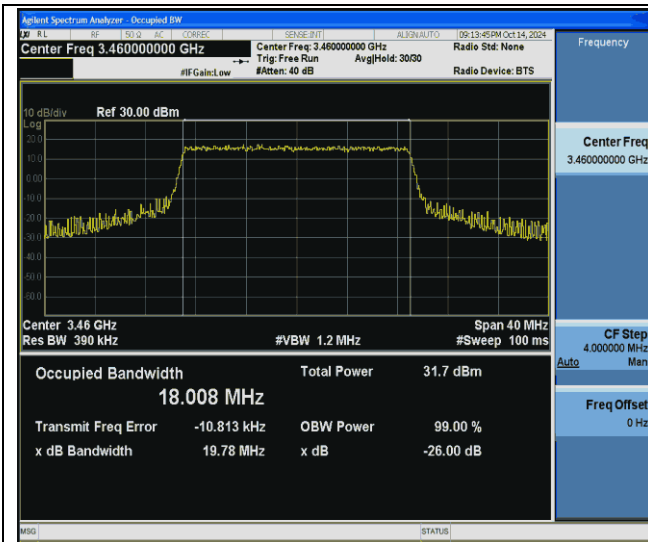

Band42(3450-3550)-20MHz-QPSK-42190-100RB#0-PASS