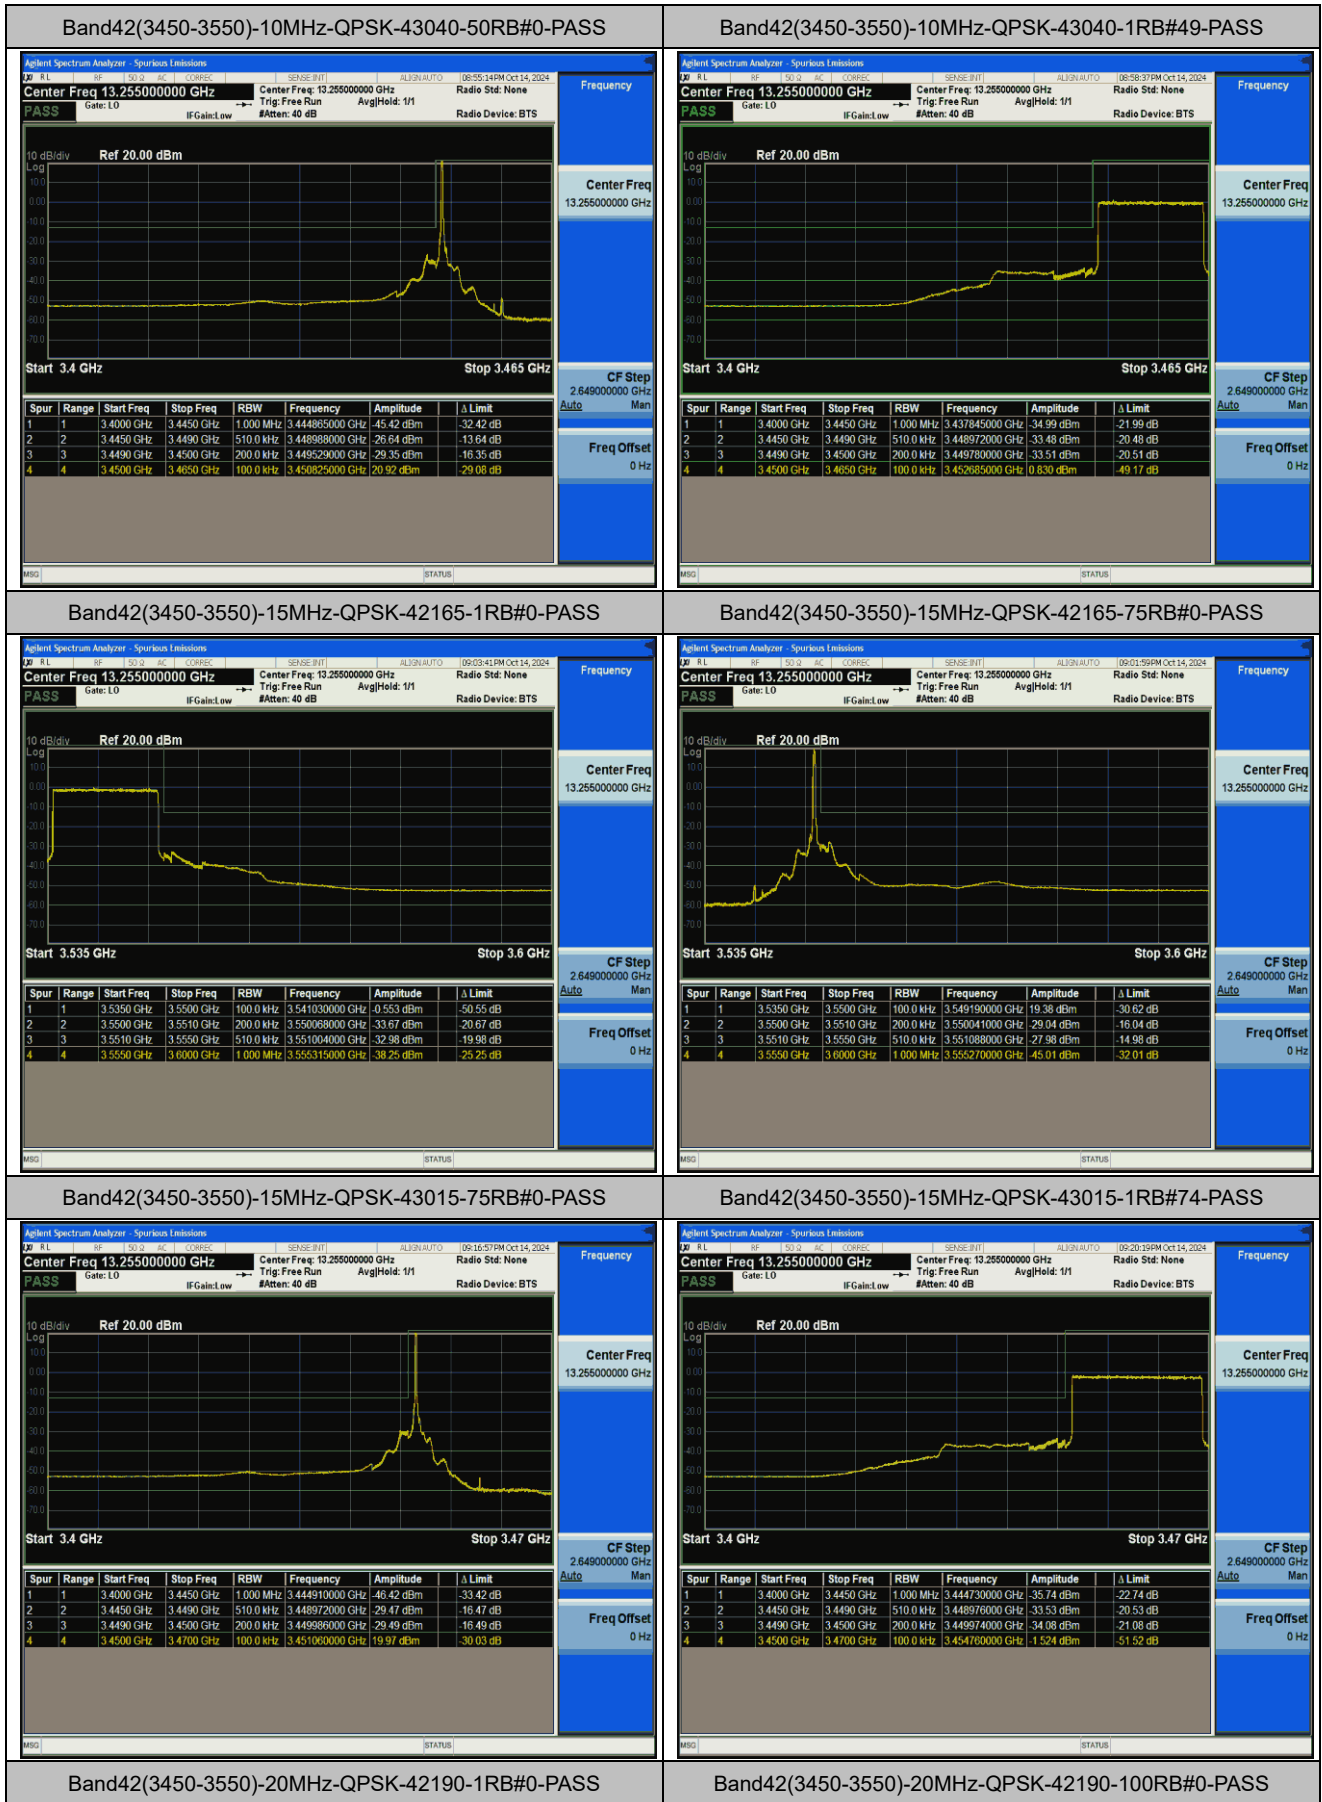

Band42(3450-3550)-20MHz-256QAM-42190-100RB#0-PASS

Band42(3450-3550)-20MHz-256QAM-42590-100RB#0-PASS

Band42(3450-3550)-20MHz-256QAM-42990-100RB#0-PASS

Band Edge

Test Graphs

Band42(3450-3550)-5MHz-QPSK-42115-1RB#0-PASS

Band42(3450-3550)-5MHz-QPSK-42115-25RB#0-PASS

Band42(3450-3550)-10MHz-QPSK-42140-1RB#0-PASS

Band42(3450-3550)-10MHz-QPSK-42140-50RB#0-PASS

Band42(3450-3550)-20MHz-QPSK-42990-100RB#0-PASS

Band42(3450-3550)-20MHz-QPSK-42990-1RB#99-PASS

Conducted Spurious Emission

Test Graphs

Band42(3450-3550)-20MHz-QPSK-42990-1RB#0-30~1000-PASS

Band42(3450-3550)-20MHz-QPSK-42990-1RB#0-1000~3000-PASS

Band42(3450-3550)-20MHz-QPSK-42990-1RB#0-3000~6000-PASS