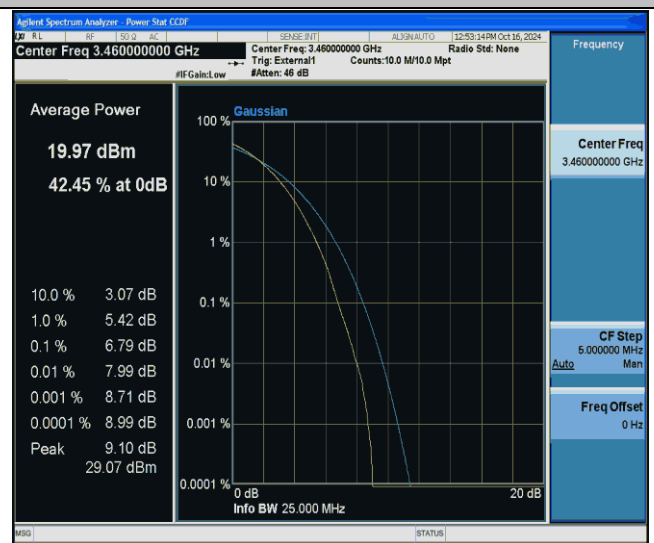

Test Graphs

Band42(3450-3550)-20MHz-64QAM-42190-100RB#0-PASS

Band42(3450-3550)-20MHz-64QAM-42590-100RB#0-PASS

Band42(3450-3550)-20MHz-64QAM-42990-100RB#0-PASS

Band42(3450-3550)-20MHz-256QAM-42190-100RB#0-PASS