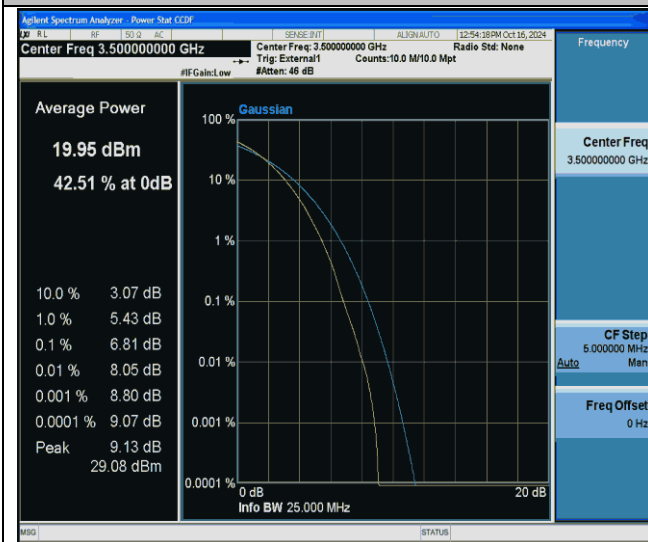

Test Graphs

Band42(3450-3550)-20MHz-64QAM-42190-100RB#0-PASS

Band42(3450-3550)-20MHz-64QAM-42590-100RB#0-PASS

Band42(3450-3550)-20MHz-64QAM-42990-100RB#0-PASS

Band42(3450-3550)-20MHz-256QAM-42190-100RB#0-PASS