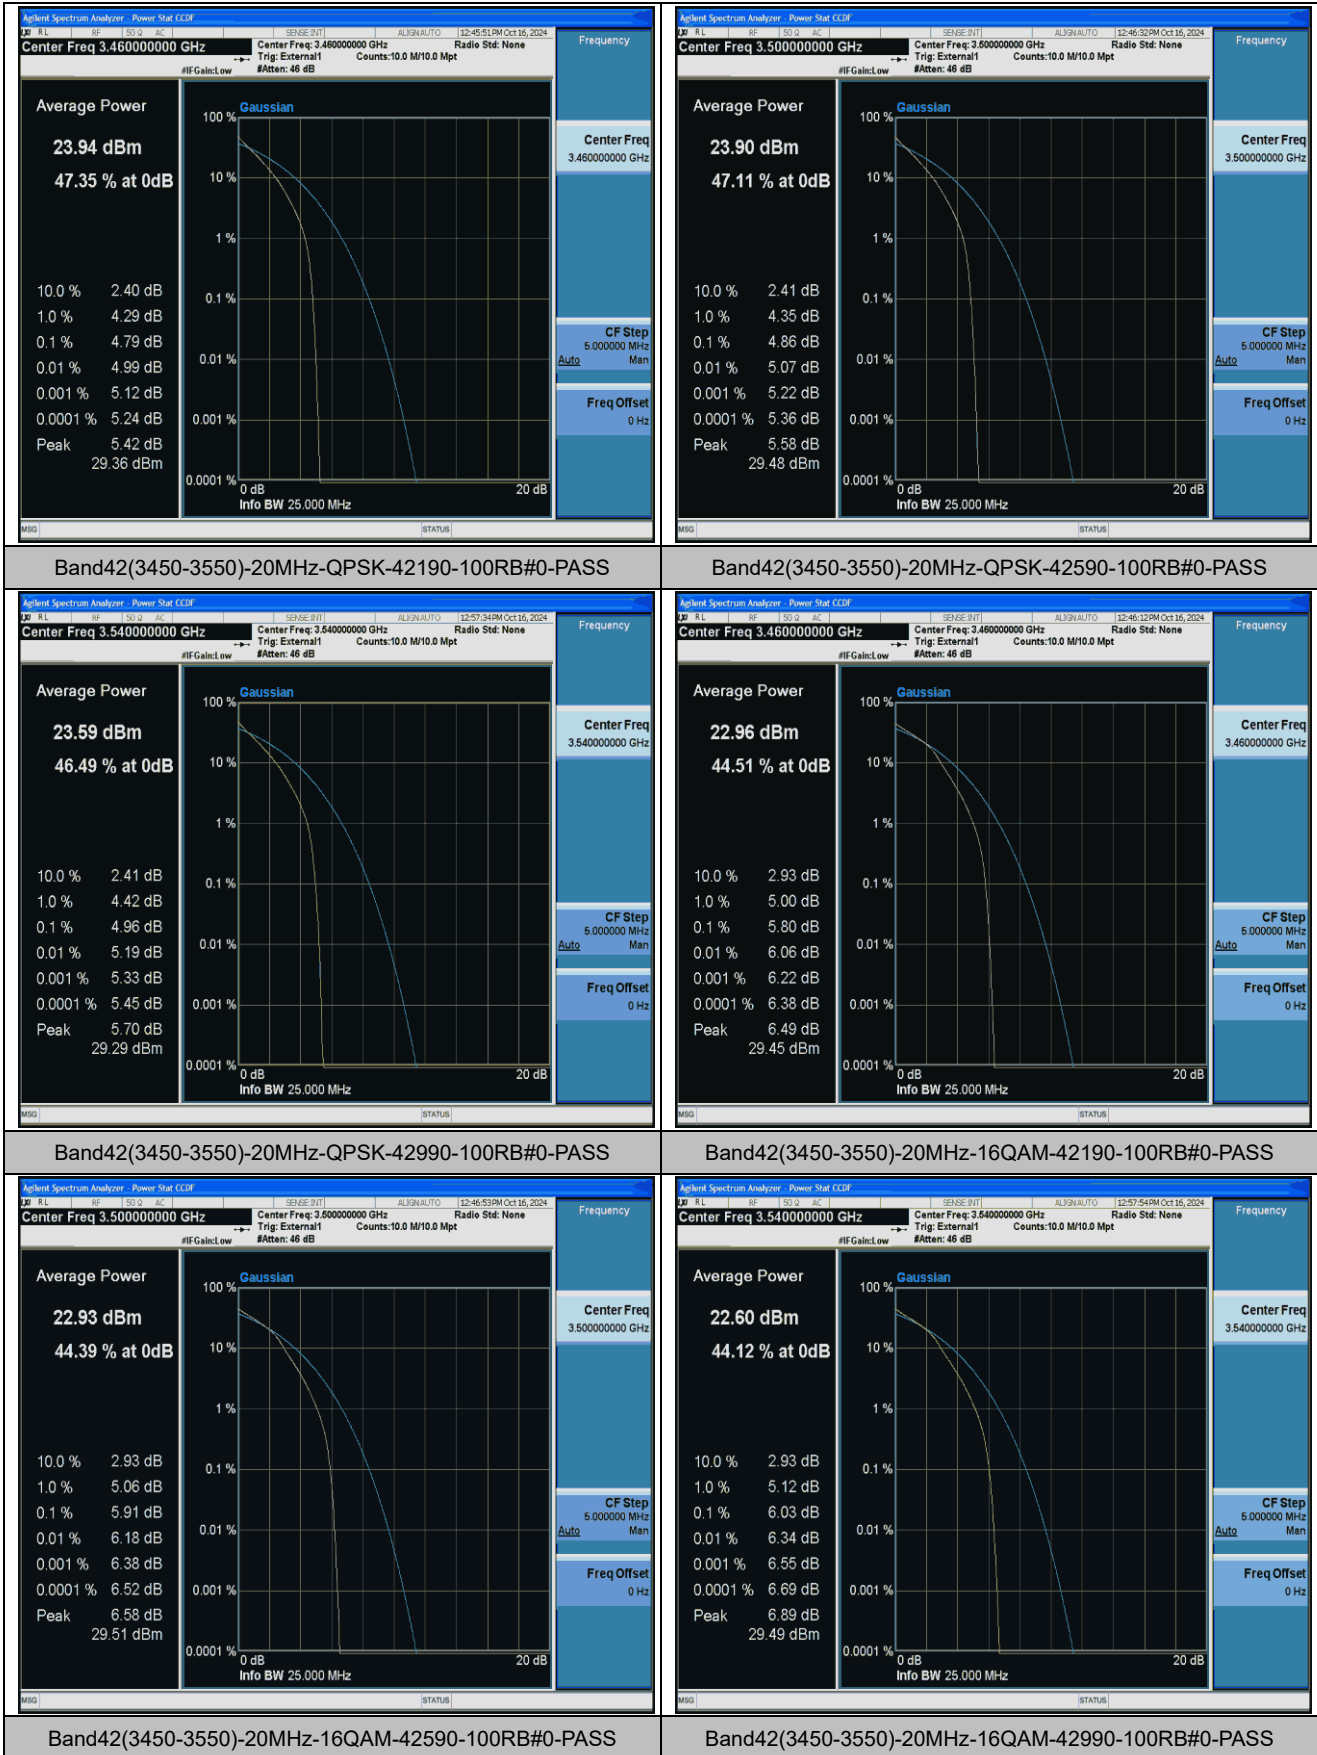

Test Graphs