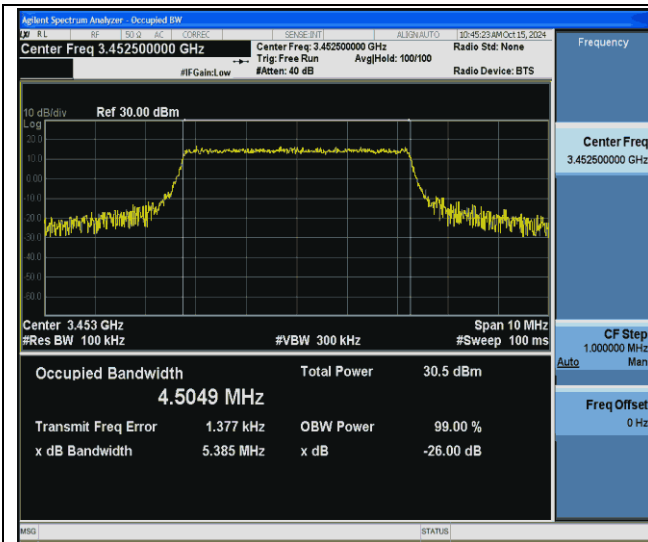

Band42(3450-3550)-5MHz-64QAM-42115-25RB#0-PASS