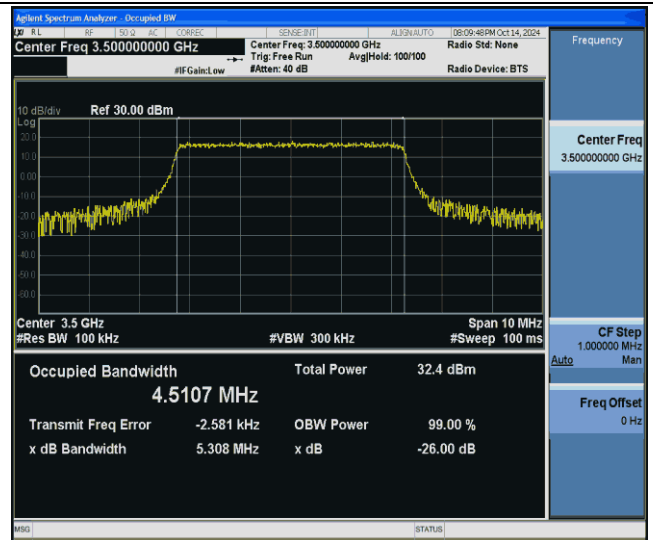

Band42(3450-3550)-5MHz-QPSK-42590-25RB#0-PASS