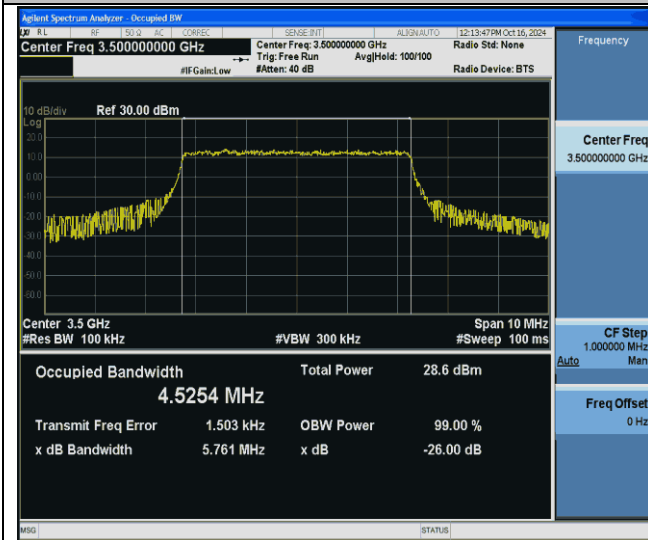

Band42(3450-3550)-5MHz-16QAM-43065-25RB#0-PASS

Band42(3450-3550)-5MHz-64QAM-42115-25RB#0-PASS

Band42(3450-3550)-5MHz-64QAM-42590-25RB#0-PASS

Band42(3450-3550)-5MHz-64QAM-43065-25RB#0-PASS

Band42(3450-3550)-5MHz-256QAM-42115-25RB#0-PASS