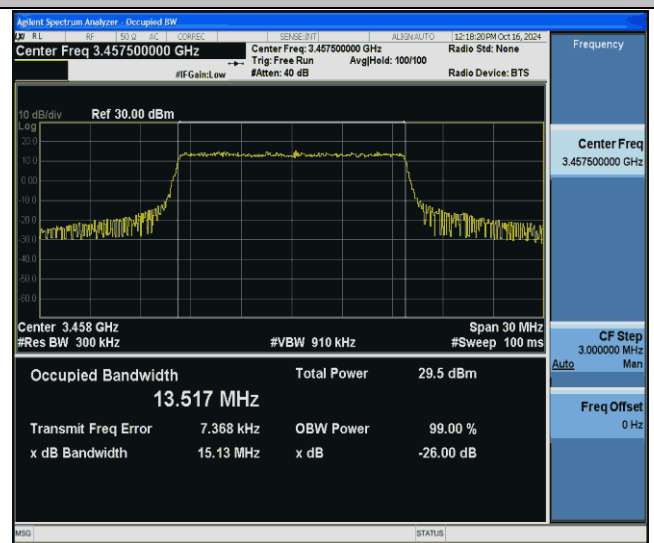

Band42(3450-3550)-15MHz-256QAM-42165-75RB#0-PASS