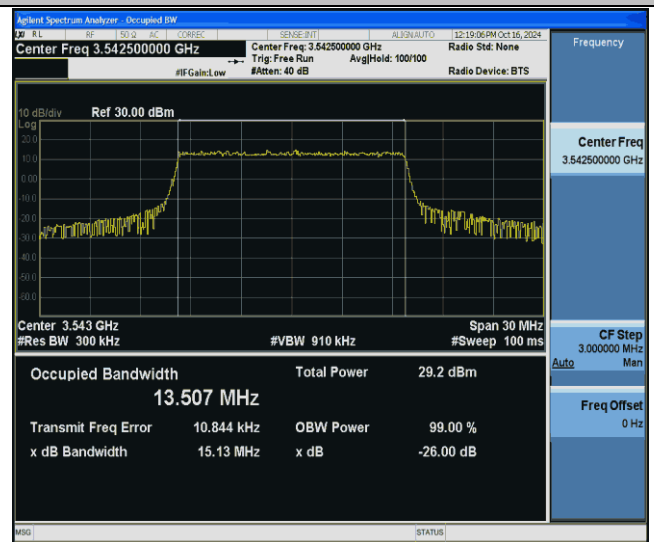

Band42(3450-3550)-15MHz-64QAM-42165-75RB#0-PASS

Band42(3450-3550)-15MHz-64QAM-42590-75RB#0-PASS

Band42(3450-3550)-15MHz-64QAM-43015-75RB#0-PASS

Band42(3450-3550)-15MHz-256QAM-42165-75RB#0-PASS

Band42(3450-3550)-15MHz-256QAM-42590-75RB#0-PASS