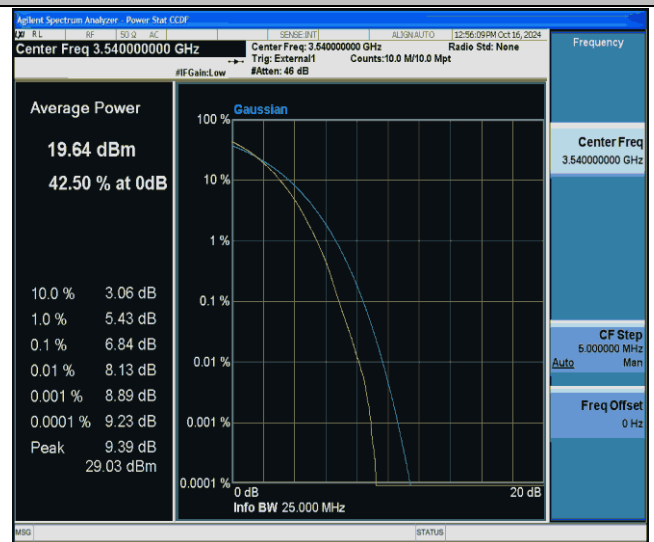

Band42(3450-3550)-20MHz-256QAM-42990-100RB#0-PASS