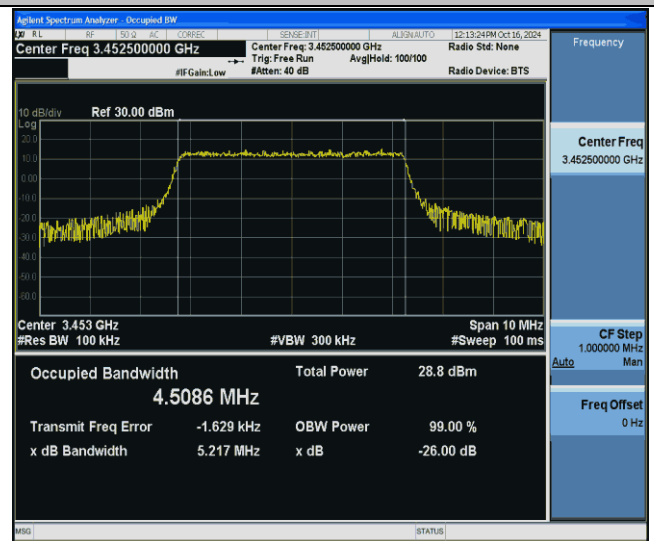

Band42(3450-3550)-5MHz-16QAM-43065-25RB#0-PASS

Band42(3450-3550)-5MHz-64QAM-42115-25RB#0-PASS

Band42(3450-3550)-5MHz-64QAM-42590-25RB#0-PASS

Band42(3450-3550)-5MHz-64QAM-43065-25RB#0-PASS

Band42(3450-3550)-5MHz-256QAM-42115-25RB#0-PASS