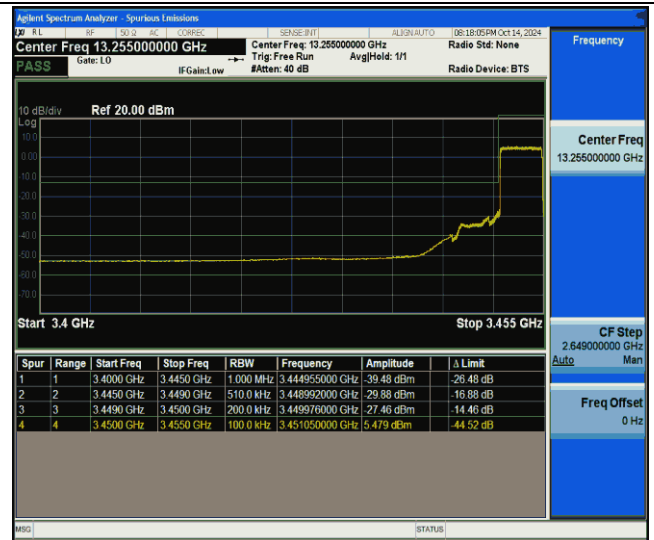

Band42(3450-3550)-20MHz-256QAM-42190-100RB#0-PASS

Band42(3450-3550)-20MHz-256QAM-42590-100RB#0-PASS

Band42(3450-3550)-20MHz-256QAM-42990-100RB#0-PASS

Band Edge

Test Graphs

Band42(3450-3550)-5MHz-QPSK-42115-1RB#0-PASS