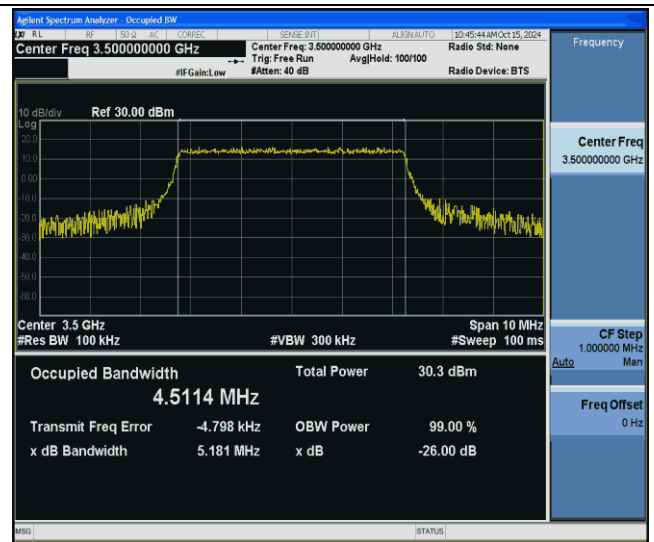

Band42(3450-3550)-5MHz-64QAM-42590-25RB#0-PASS