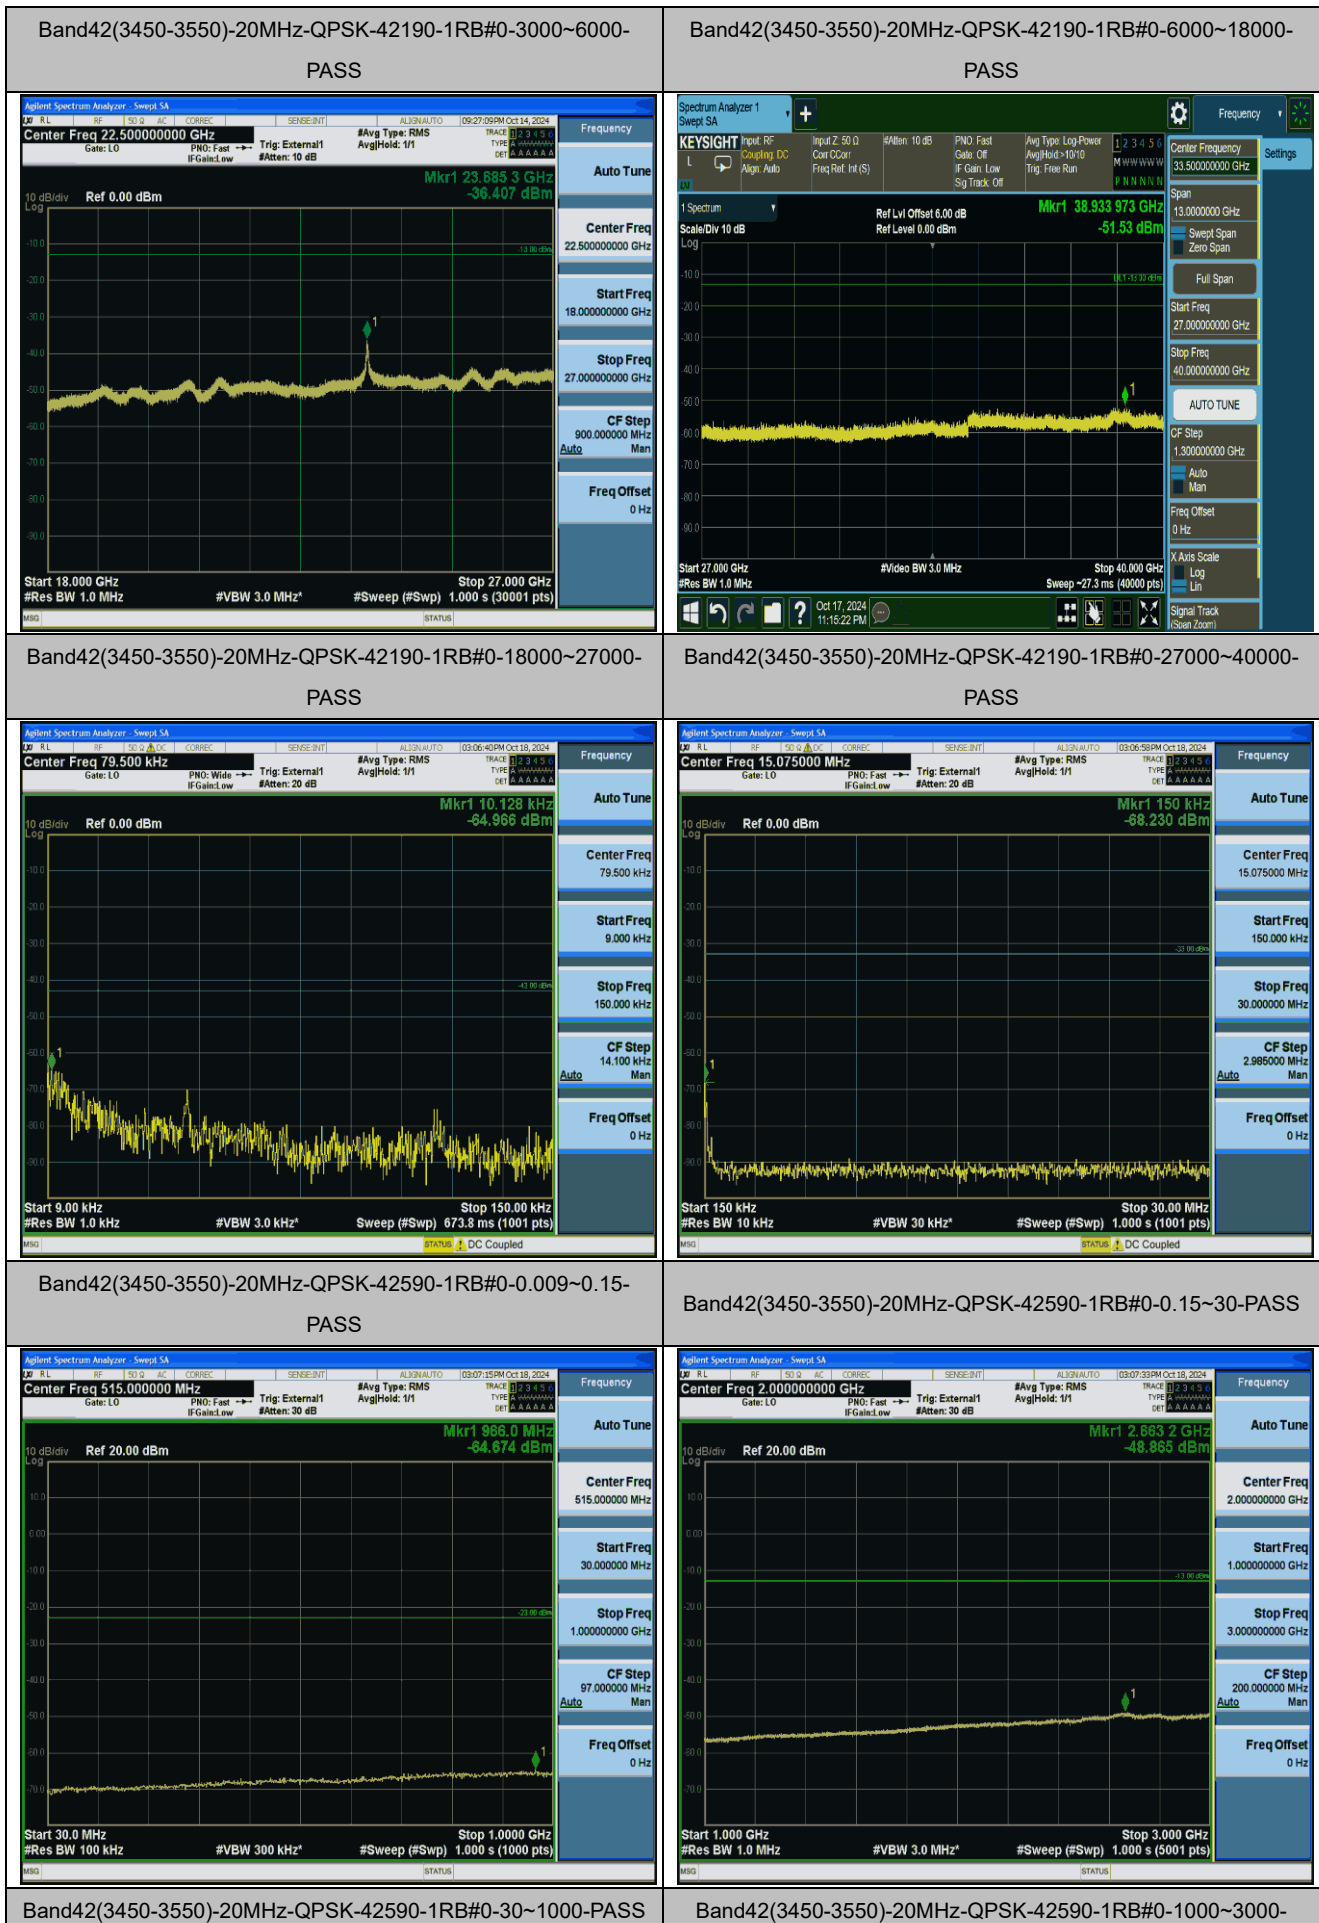

Band42(3450-3550)-5MHz-QPSK-42115-25RB#0-PASS

Band42(3450-3550)-10MHz-QPSK-42140-1RB#0-PASS

Band42(3450-3550)-10MHz-QPSK-42140-50RB#0-PASS

Band42(3450-3550)-20MHz-QPSK-42990-100RB#0-PASS

Band42(3450-3550)-20MHz-QPSK-42990-1RB#99-PASS

Conducted Spurious Emission

Test Graphs

Band42(3450-3550)-20MHz-QPSK-42990-1RB#0-30~1000-PASS

Band42(3450-3550)-20MHz-QPSK-42990-1RB#0-1000~3000-PASS

Band42(3450-3550)-20MHz-QPSK-42990-1RB#0-3000~6000-PASS