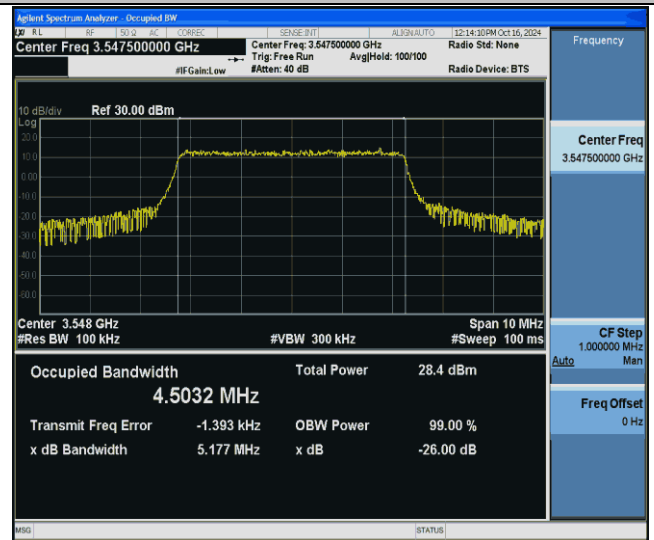

Band42(3450-3550)-5MHz-256QAM-43065-25RB#0-PASS