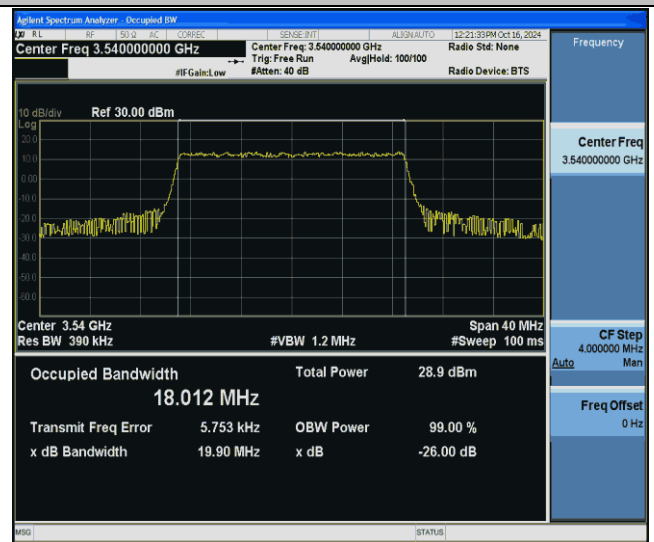

Band42(3450-3550)-20MHz-256QAM-42990-100RB#0-PASS