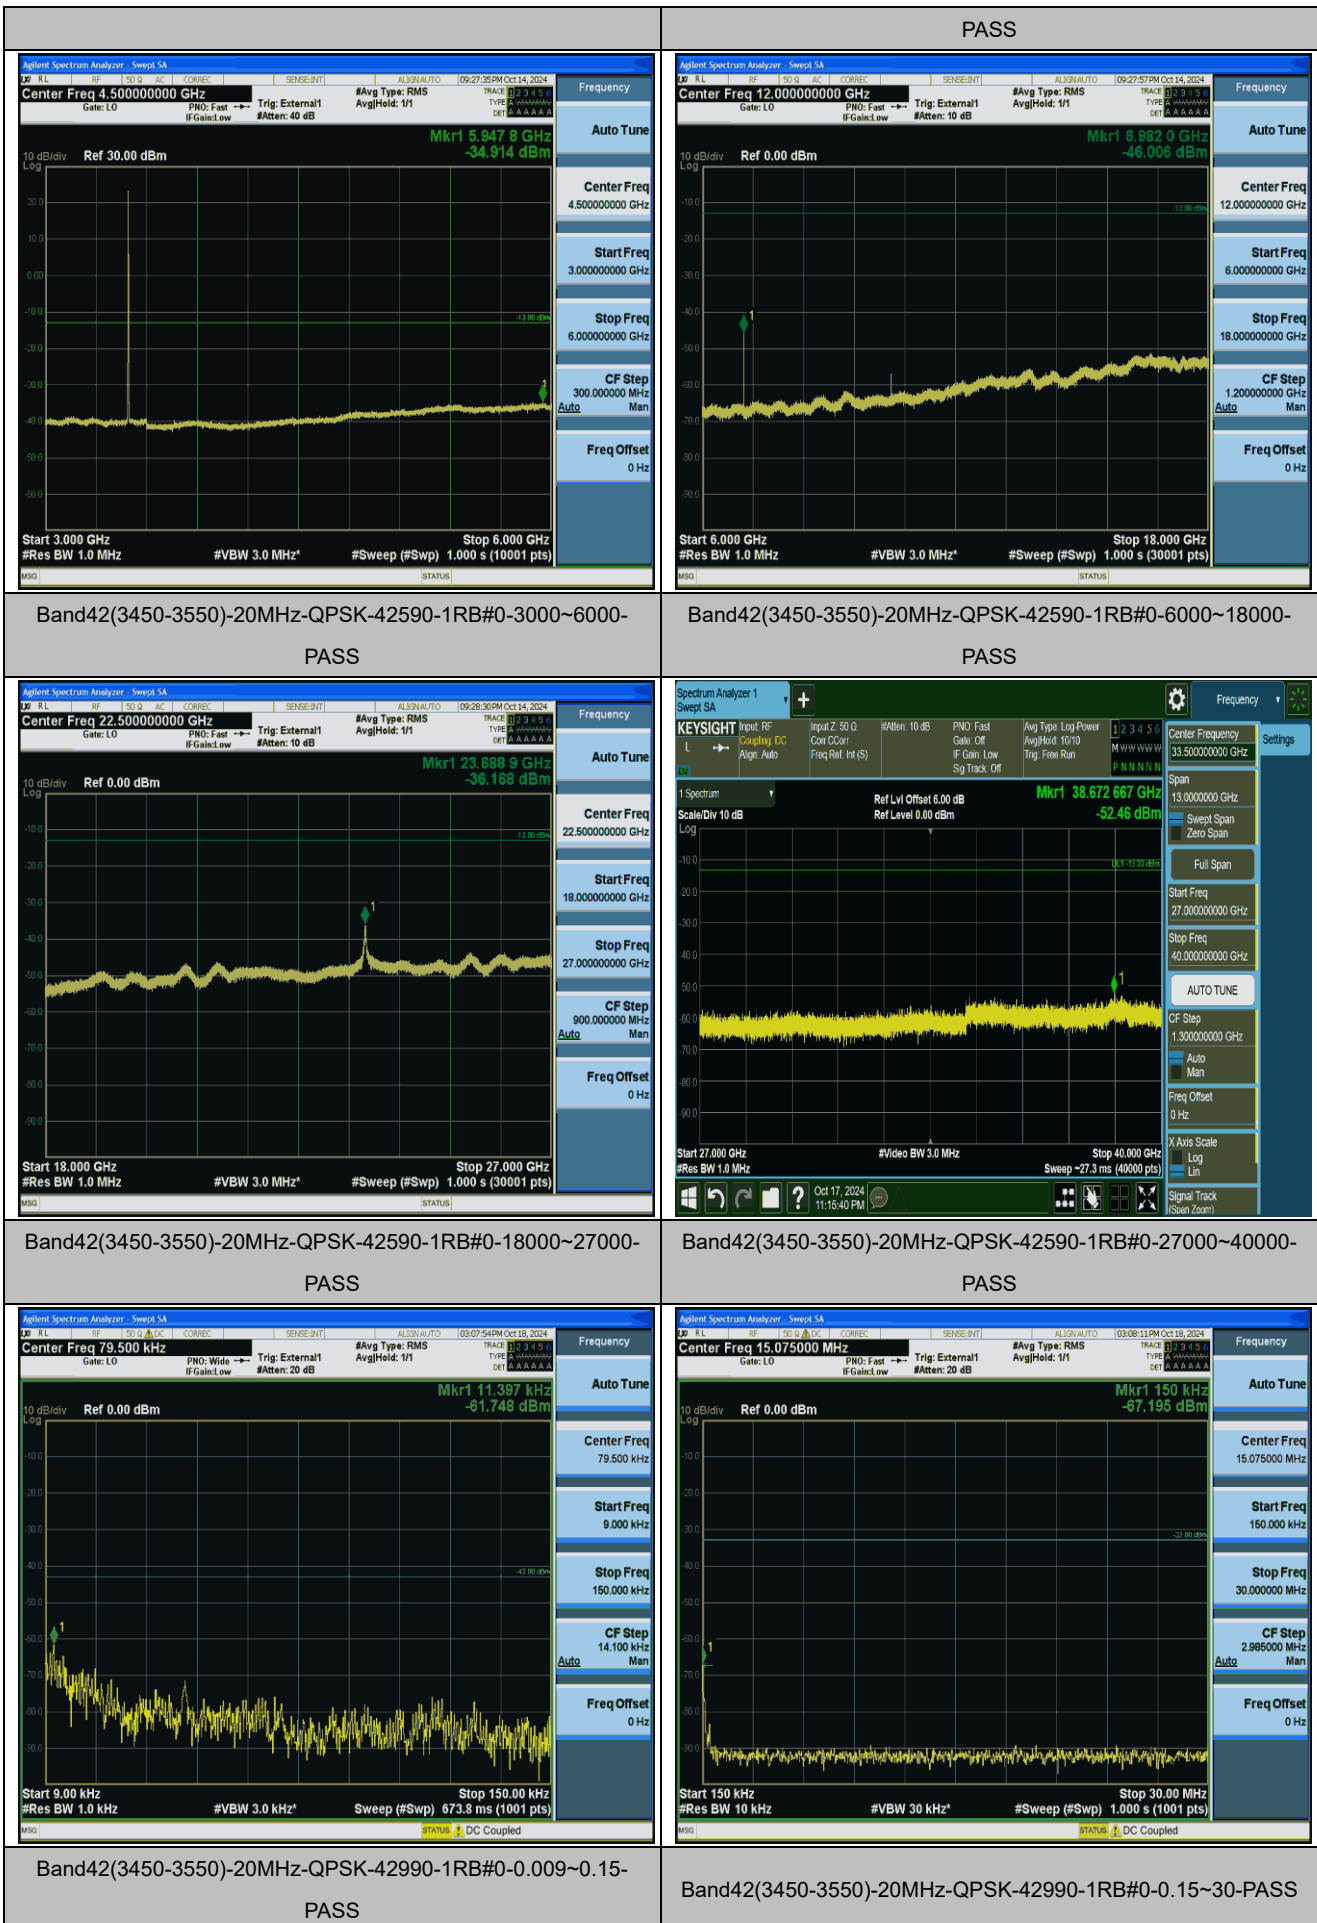

Band42(3450-3550)-5MHz-QPSK-42115-25RB#0-PASS

Band42(3450-3550)-10MHz-QPSK-42140-1RB#0-PASS

Band42(3450-3550)-10MHz-QPSK-42140-50RB#0-PASS

Band42(3450-3550)-20MHz-QPSK-42990-100RB#0-PASS

Band42(3450-3550)-20MHz-QPSK-42990-1RB#99-PASS

Conducted Spurious Emission

Test Graphs

Band42(3450-3550)-20MHz-QPSK-42990-1RB#0-30~1000-PASS

Band42(3450-3550)-20MHz-QPSK-42990-1RB#0-1000~3000-PASS

Band42(3450-3550)-20MHz-QPSK-42990-1RB#0-3000~6000-PASS