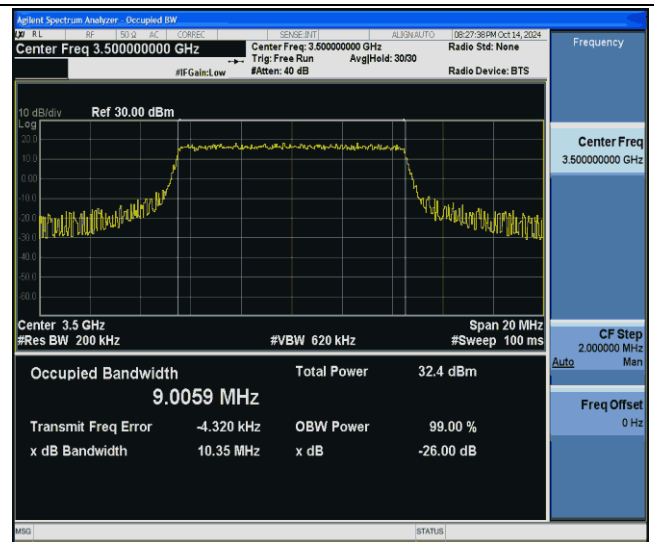

Band42(3450-3550)-10MHz-QPSK-42590-50RB#0-PASS