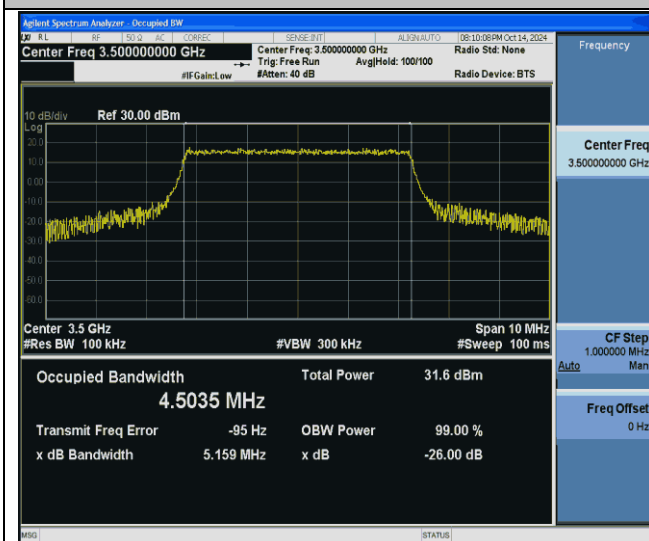

Test Graphs

Band42(3450-3550)-5MHz-QPSK-42115-25RB#0-PASS

Band42(3450-3550)-5MHz-QPSK-42590-25RB#0-PASS

Band42(3450-3550)-5MHz-QPSK-43065-25RB#0-PASS

Band42(3450-3550)-5MHz-16QAM-42115-25RB#0-PASS

Band42(3450-3550)-5MHz-16QAM-42590-25RB#0-PASS