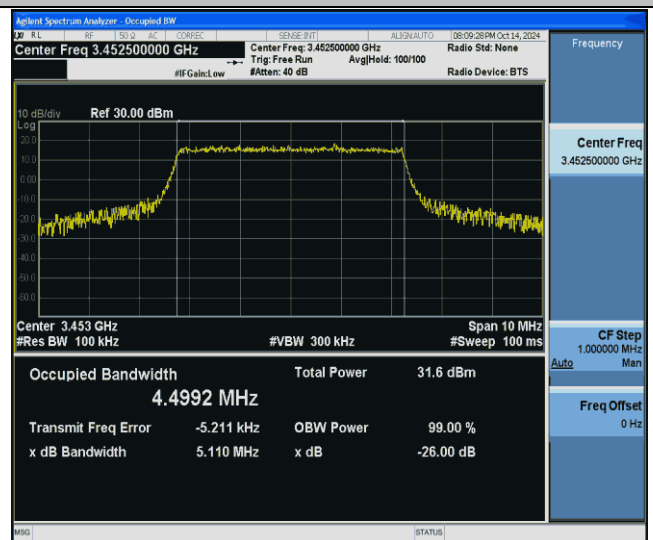

Test Graphs

Band42(3450-3550)-5MHz-QPSK-42115-25RB#0-PASS

Band42(3450-3550)-5MHz-QPSK-42590-25RB#0-PASS

Band42(3450-3550)-5MHz-QPSK-43065-25RB#0-PASS

Band42(3450-3550)-5MHz-16QAM-42115-25RB#0-PASS

Band42(3450-3550)-5MHz-16QAM-42590-25RB#0-PASS