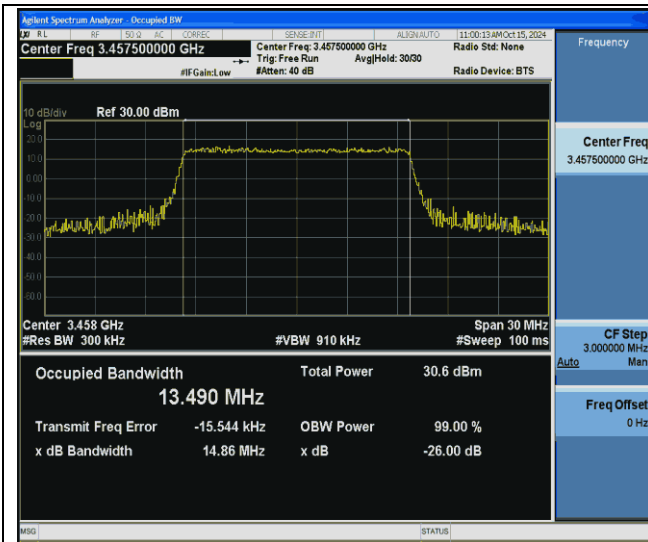

Band42(3450-3550)-15MHz-QPSK-42590-75RB#0-PASS

Band42(3450-3550)-15MHz-QPSK-43015-75RB#0-PASS

Band42(3450-3550)-15MHz-16QAM-42165-75RB#0-PASS

Band42(3450-3550)-15MHz-16QAM-42590-75RB#0-PASS

Band42(3450-3550)-15MHz-16QAM-43015-75RB#0-PASS