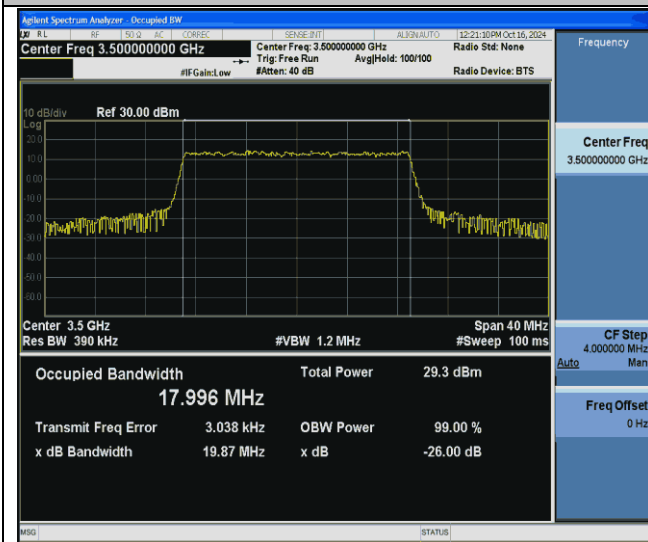

Band42(3450-3550)-20MHz-256QAM-42590-100RB#0-PASS