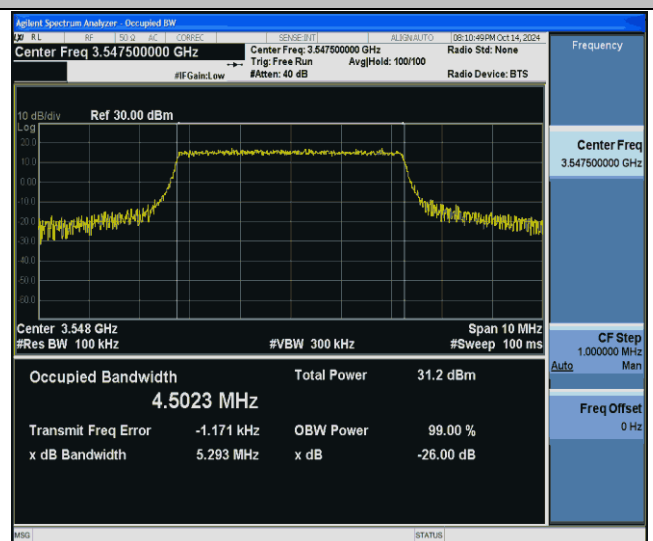

Test Graphs

Band42(3450-3550)-5MHz-QPSK-42115-25RB#0-PASS

Band42(3450-3550)-5MHz-QPSK-42590-25RB#0-PASS

Band42(3450-3550)-5MHz-QPSK-43065-25RB#0-PASS

Band42(3450-3550)-5MHz-16QAM-42115-25RB#0-PASS

Band42(3450-3550)-5MHz-16QAM-42590-25RB#0-PASS