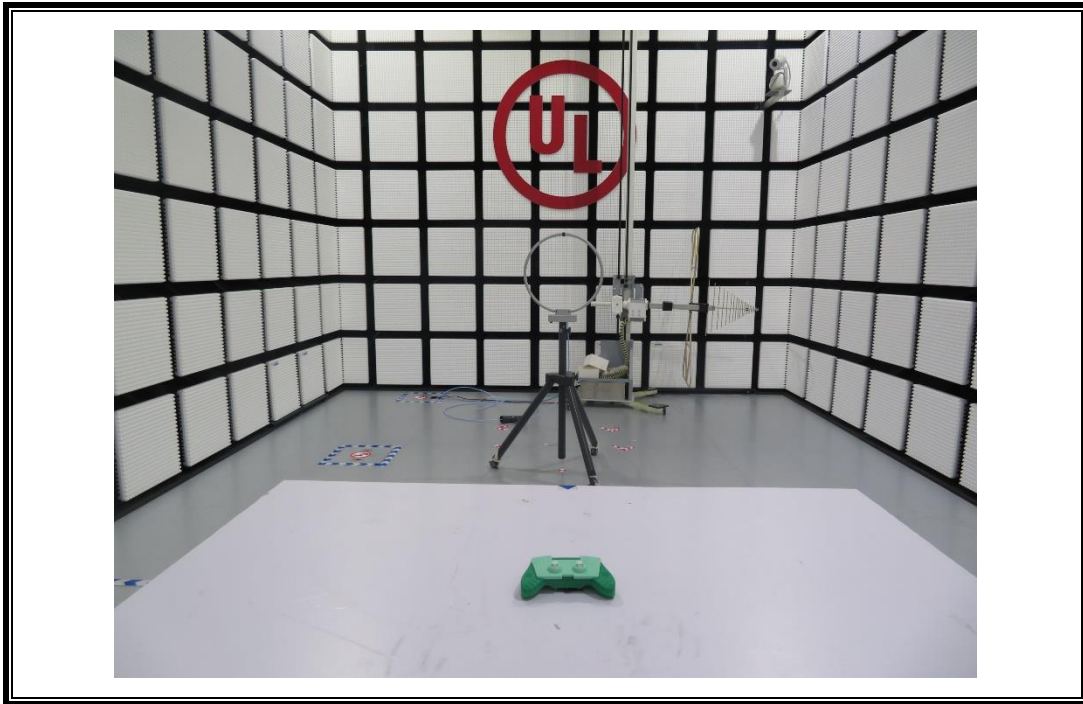

Appendix II

Setup Photographs

RADIATED RF MEASUREMENT SETUP (30MHz ~ 1 GHz)

RADIATED RF MEASUREMENT SETUP (Below 30MHz)

RADIATED RF MEASUREMENT SETUP (Above 1G – X axis)

RADIATED RF MEASUREMENT SETUP (Above 1G – Y axis)

RADIATED RF MEASUREMENT SETUP (Above 1G – Z axis)