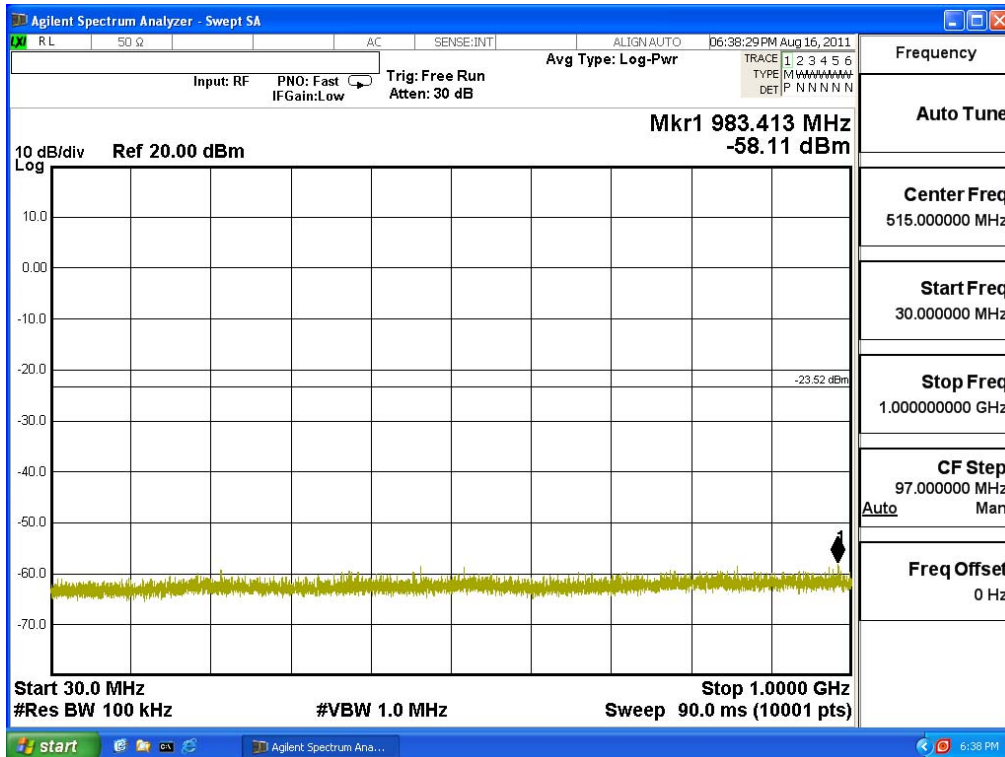

**Channel 11 (2462MHz) 30MHz -25GHz-Chain B**

Product : Plug-In PC.  
 Test Item : RF Antenna Conducted Spurious  
 Test Site : No.3 OATS  
 Test Mode : Mode 5: Transmit - 802.11n-40BW\_30Mbps(2.4G Band)

**Channel 03 (2422MHz) 30MHz -25GHz-Chain A**

**Channel 06 (2437MHz) 30MHz -25GHz-Chain A**

Channel 09 (2452MHz) 30MHz -25GHz-Chain A

**Channel 03 (2422MHz) 30MHz -25GHz-Chain B**

Channel 06 (2437MHz) 30MHz -25GHz-Chain B

**Channel 09 (2452MHz) 30MHz -25GHz-Chain B**

Product : Plug-In PC.  
 Test Item : RF Antenna Conducted Spurious  
 Test Site : No.3 OATS  
 Test Mode : Mode 6: Transmit - 802.11n-20BW\_14.4Mbps(5G Band)