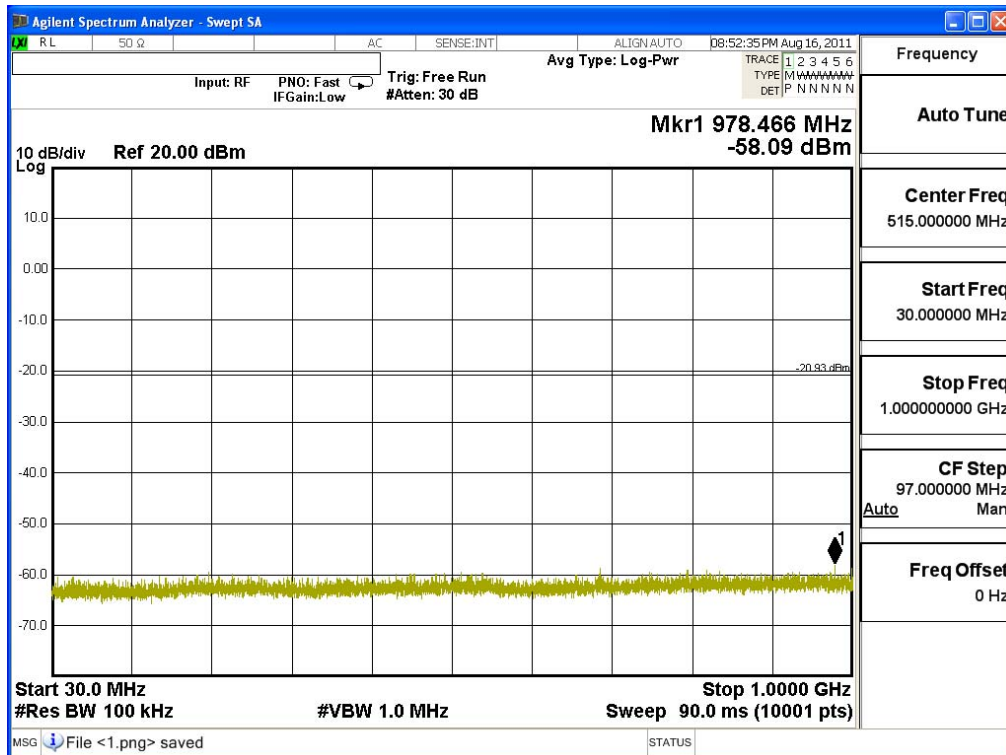

Channel 149 (5745MHz) 30MHz -40GHz-Chain B