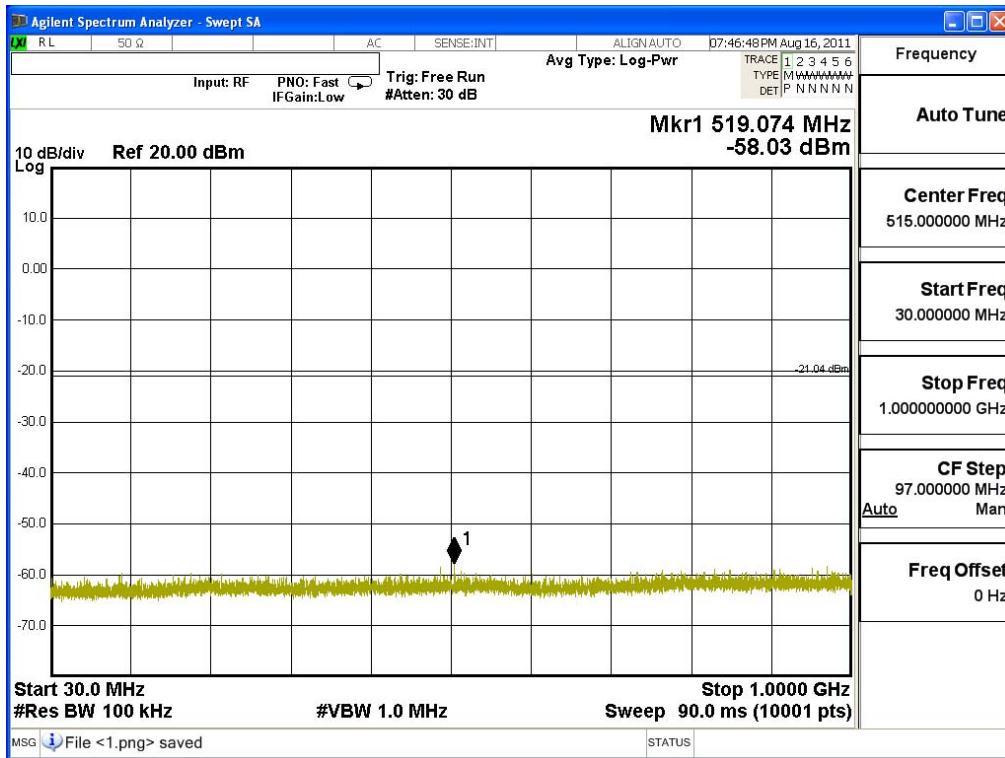

### Channel 157 (5785MHz) 30MHz -40GHz-Chain A

5190

Date: 24.AUG.2011 06:53:29

**Channel 165 (5825MHz) 30MHz -40GHz-Chain A**

5190

Date: 24.AUG.2011 06:54:21