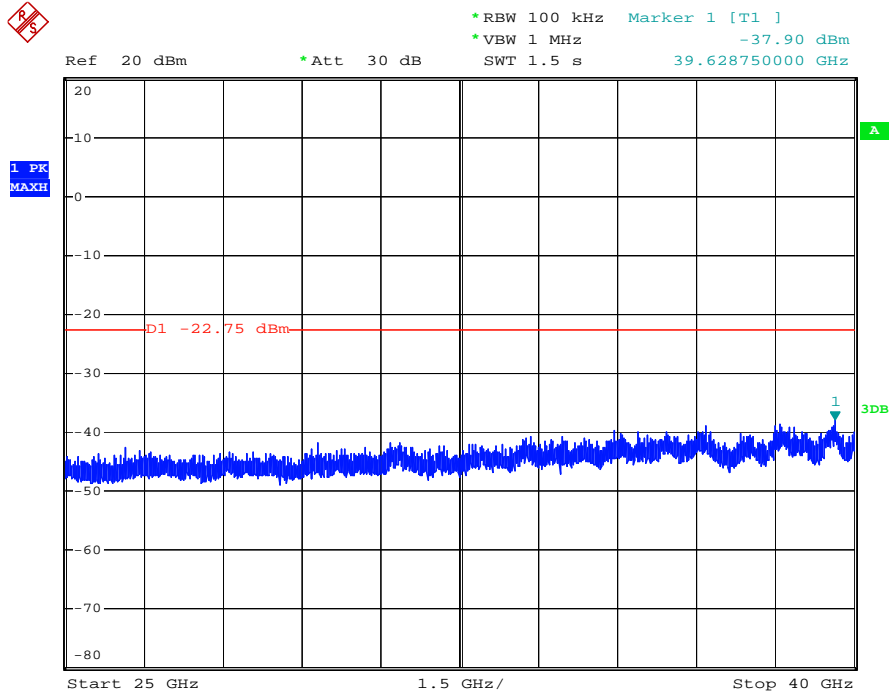

### Channel 157 (5785MHz) 30MHz -40GHz-Chain A

5190

Date: 24.AUG.2011 06:53:29

**Channel 165 (5825MHz) 30MHz -40GHz-Chain A**

5190

Date: 24.AUG.2011 06:54:21

### Channel 149 (5745MHz) 30MHz -40GHz-Chain B

5190

Date: 24.AUG.2011 07:00:42

**Channel 157 (5785MHz) 30MHz -40GHz-Chain B**

5190

Date: 24.AUG.2011 07:01:56

### Channel 165 (5825MHz) 30MHz -40GHz-Chain B

5190

Date: 24.AUG.2011 07:02:42

Product : Plug-In PC.  
 Test Item : RF Antenna Conducted Spurious  
 Test Site : No.3 OATS  
 Test Mode : Mode 7: Transmit - 802.11n-40BW\_30Mbps(5G Band)