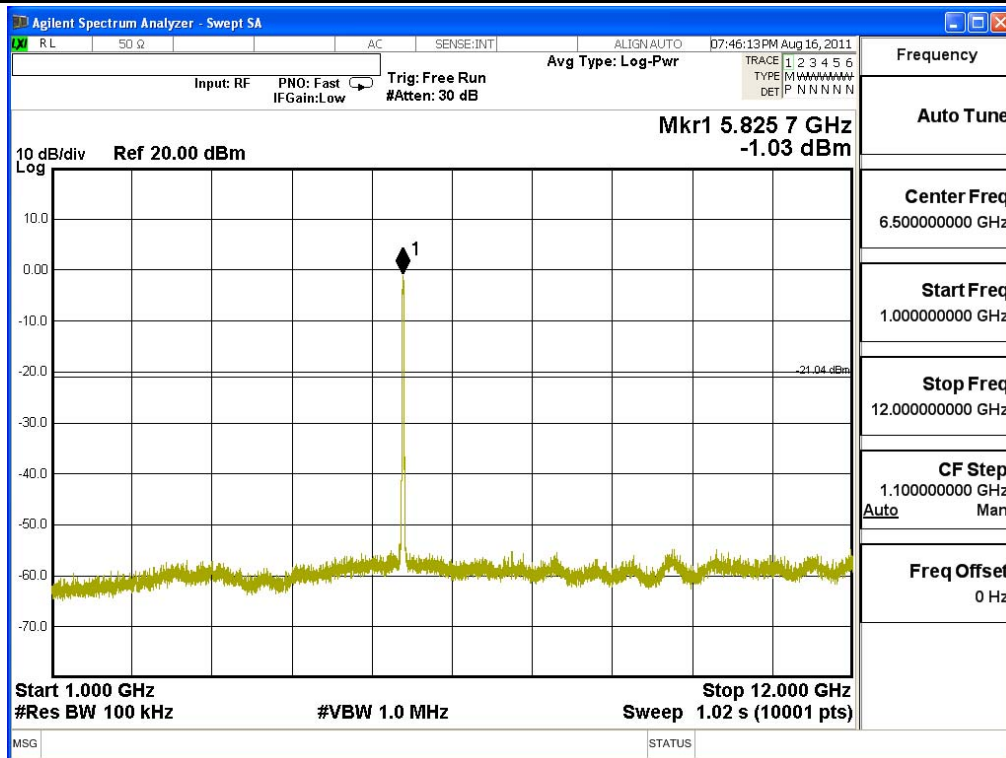

### Channel 157 (5785MHz) 30MHz -40GHz-Chain A

5190

Date: 24.AUG.2011 06:53:29

**Channel 165 (5825MHz) 30MHz -40GHz-Chain A**

5190

Date: 24.AUG.2011 06:54:21