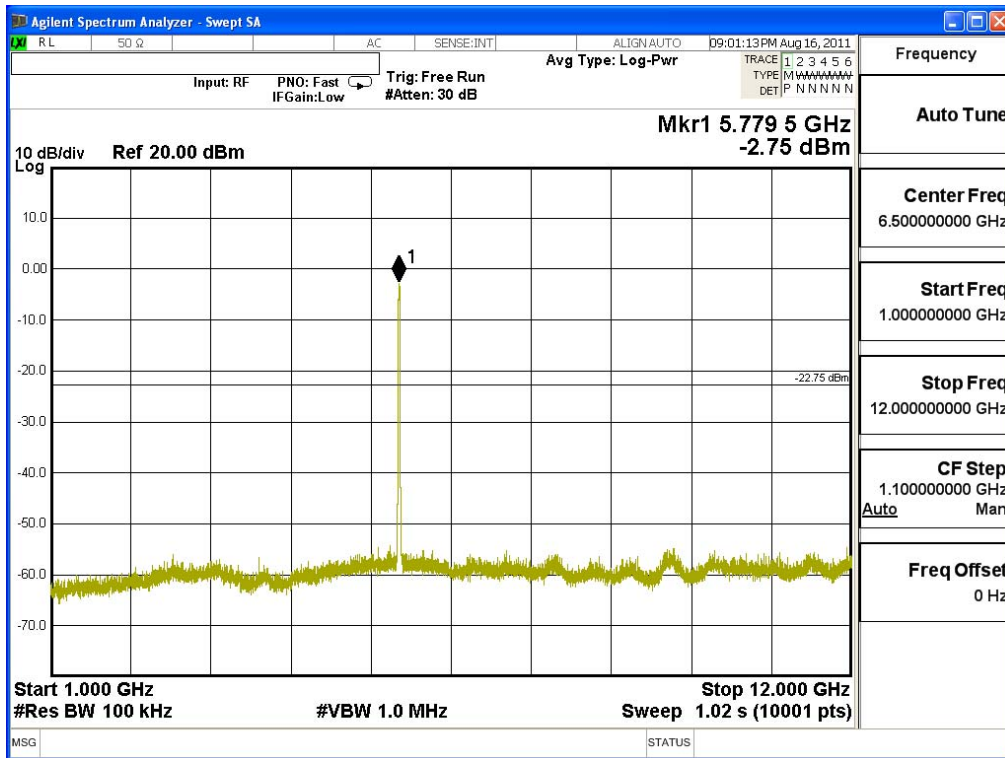

### Channel 157 (5785MHz) 30MHz -40GHz-Chain A

5190

Date: 24.AUG.2011 06:53:29

**Channel 165 (5825MHz) 30MHz -40GHz-Chain A**

5190

Date: 24.AUG.2011 06:54:21

### Channel 149 (5745MHz) 30MHz -40GHz-Chain B

5190

Date: 24.AUG.2011 07:00:42

**Channel 157 (5785MHz) 30MHz -40GHz-Chain B**

5190

Date: 24.AUG.2011 07:01:56

### Channel 165 (5825MHz) 30MHz -40GHz-Chain B

5190

Date: 24.AUG.2011 07:02:42

Product : Plug-In PC.  
 Test Item : RF Antenna Conducted Spurious  
 Test Site : No.3 OATS  
 Test Mode : Mode 7: Transmit - 802.11n-40BW\_30Mbps(5G Band)