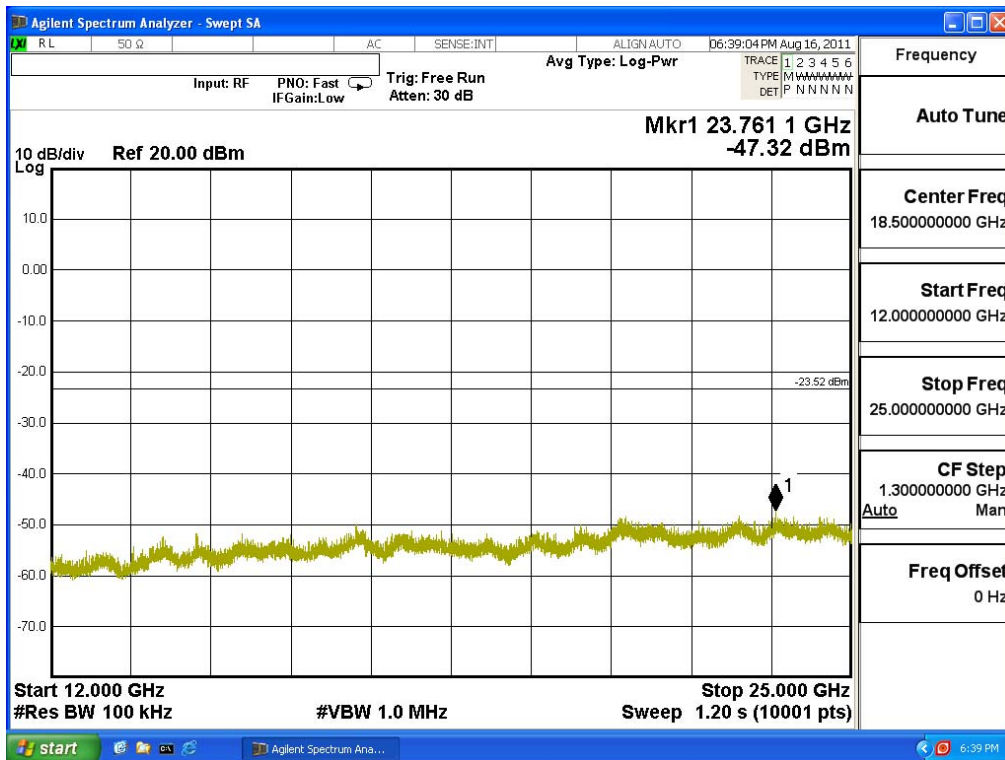

**Channel 11 (2462MHz) 30MHz -25GHz-Chain B**

Product : Plug-In PC.  
 Test Item : RF Antenna Conducted Spurious  
 Test Site : No.3 OATS  
 Test Mode : Mode 5: Transmit - 802.11n-40BW\_30Mbps(2.4G Band)

**Channel 03 (2422MHz) 30MHz -25GHz-Chain A**

**Channel 06 (2437MHz) 30MHz -25GHz-Chain A**

Channel 09 (2452MHz) 30MHz -25GHz-Chain A

**Channel 03 (2422MHz) 30MHz -25GHz-Chain B**

Channel 06 (2437MHz) 30MHz -25GHz-Chain B

**Channel 09 (2452MHz) 30MHz -25GHz-Chain B**

Product : Plug-In PC.  
 Test Item : RF Antenna Conducted Spurious  
 Test Site : No.3 OATS  
 Test Mode : Mode 6: Transmit - 802.11n-20BW\_14.4Mbps(5G Band)