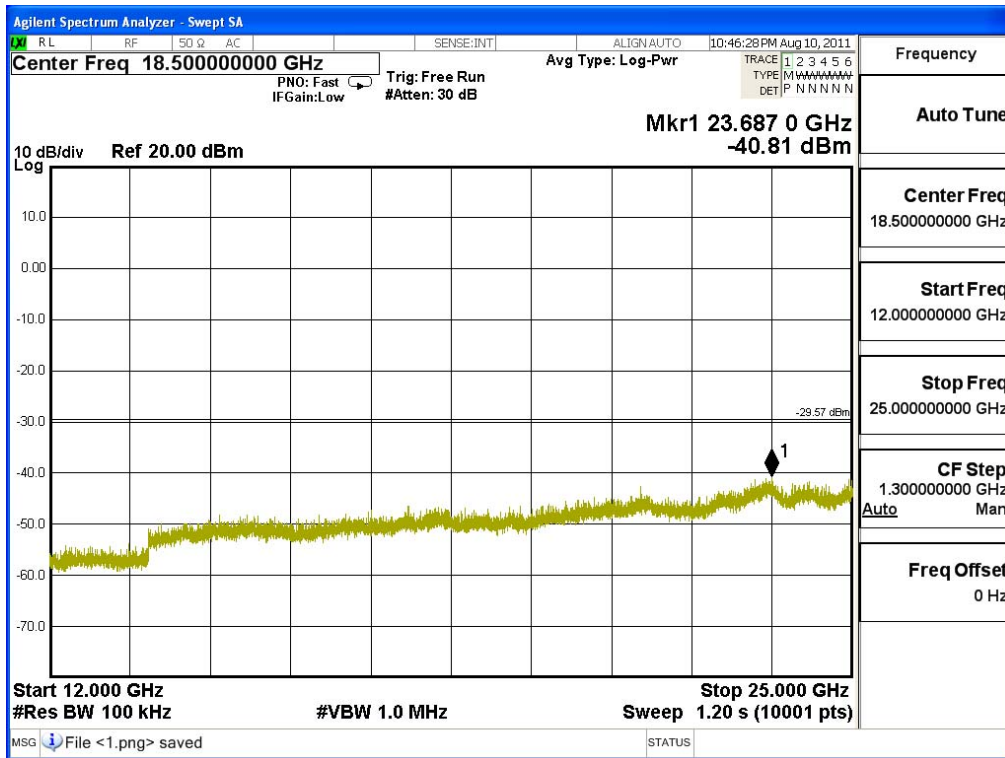

**Channel 11 (2462MHz) 30MHz -25GHz-Chain B**

Product : Plug-In PC.  
 Test Item : RF Antenna Conducted Spurious  
 Test Site : No.3 OATS  
 Test Mode : Mode 5: Transmit - 802.11n-40BW\_30Mbps(2.4G Band)

**Channel 03 (2422MHz) 30MHz -25GHz-Chain A**

**Channel 06 (2437MHz) 30MHz -25GHz-Chain A**

Channel 09 (2452MHz) 30MHz -25GHz-Chain A

**Channel 03 (2422MHz) 30MHz -25GHz-Chain B**

Channel 06 (2437MHz) 30MHz -25GHz-Chain B

**Channel 09 (2452MHz) 30MHz -25GHz-Chain B**

Product : Plug-In PC.  
 Test Item : RF Antenna Conducted Spurious  
 Test Site : No.3 OATS  
 Test Mode : Mode 6: Transmit - 802.11n-20BW\_14.4Mbps(5G Band)