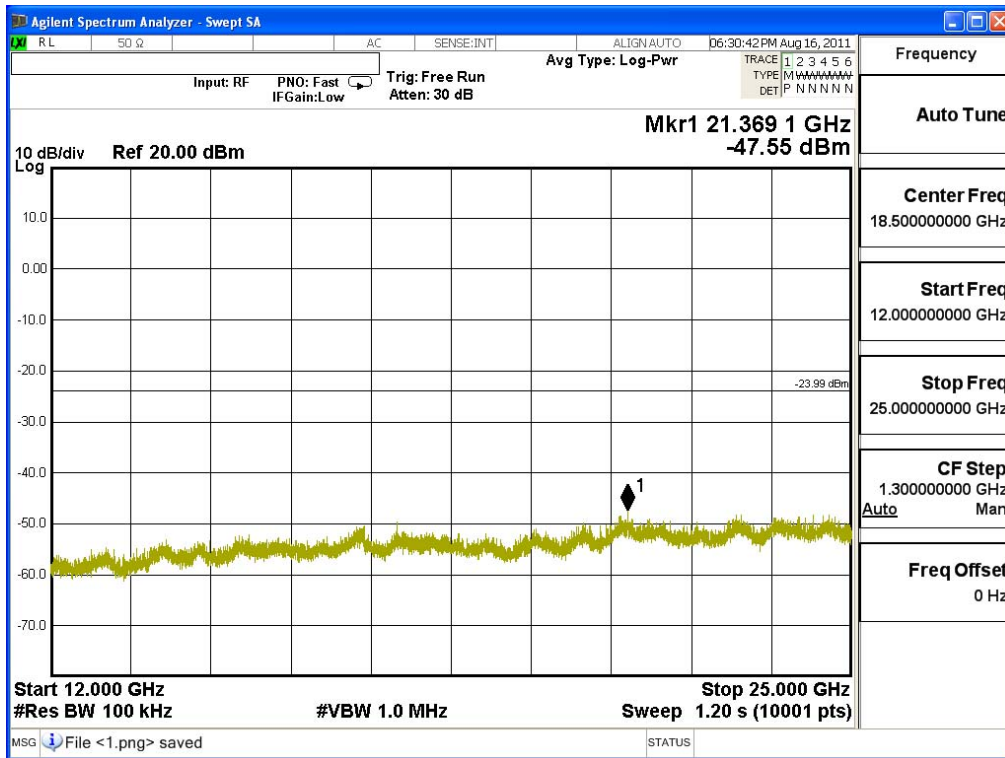

**Channel 11 (2462MHz) 30MHz -25GHz-Chain B**

Product : Plug-In PC.  
 Test Item : RF Antenna Conducted Spurious  
 Test Site : No.3 OATS  
 Test Mode : Mode 5: Transmit - 802.11n-40BW\_30Mbps(2.4G Band)

**Channel 03 (2422MHz) 30MHz -25GHz-Chain A**

**Channel 06 (2437MHz) 30MHz -25GHz-Chain A**

Channel 09 (2452MHz) 30MHz -25GHz-Chain A

**Channel 03 (2422MHz) 30MHz -25GHz-Chain B**

Channel 06 (2437MHz) 30MHz -25GHz-Chain B

**Channel 09 (2452MHz) 30MHz -25GHz-Chain B**

Product : Plug-In PC.  
 Test Item : RF Antenna Conducted Spurious  
 Test Site : No.3 OATS  
 Test Mode : Mode 6: Transmit - 802.11n-20BW\_14.4Mbps(5G Band)