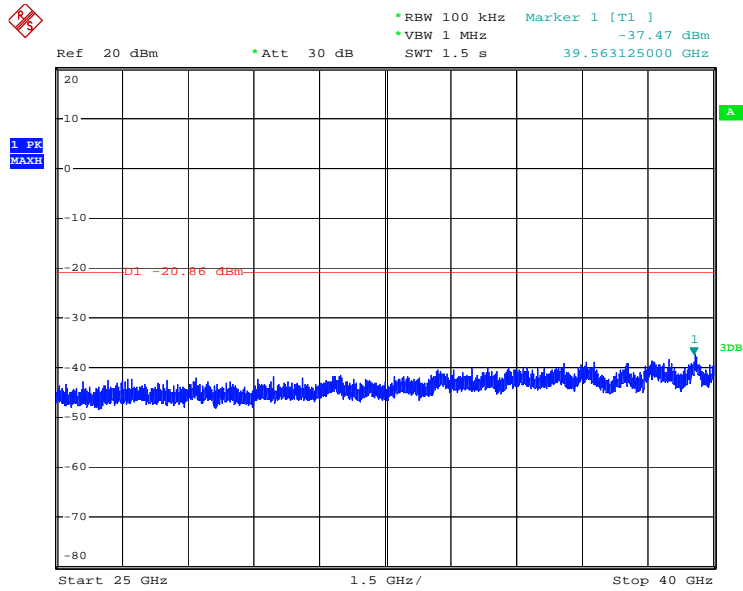

**Channel 09 (2452MHz) 30MHz -25GHz-Chain B**

Product : Plug-In PC.  
 Test Item : RF Antenna Conducted Spurious  
 Test Site : No.3 OATS  
 Test Mode : Mode 6: Transmit - 802.11n-20BW\_14.4Mbps(5G Band)

**Channel 149 (5745MHz) 30MHz -40GHz-Chain A**

5190

Date: 24.AUG.2011 06:53:29

### Channel 157 (5785MHz) 30MHz -40GHz-Chain A

5190

Date: 24.AUG.2011 06:53:29

**Channel 165 (5825MHz) 30MHz -40GHz-Chain A**

5190

Date: 24.AUG.2011 06:54:21