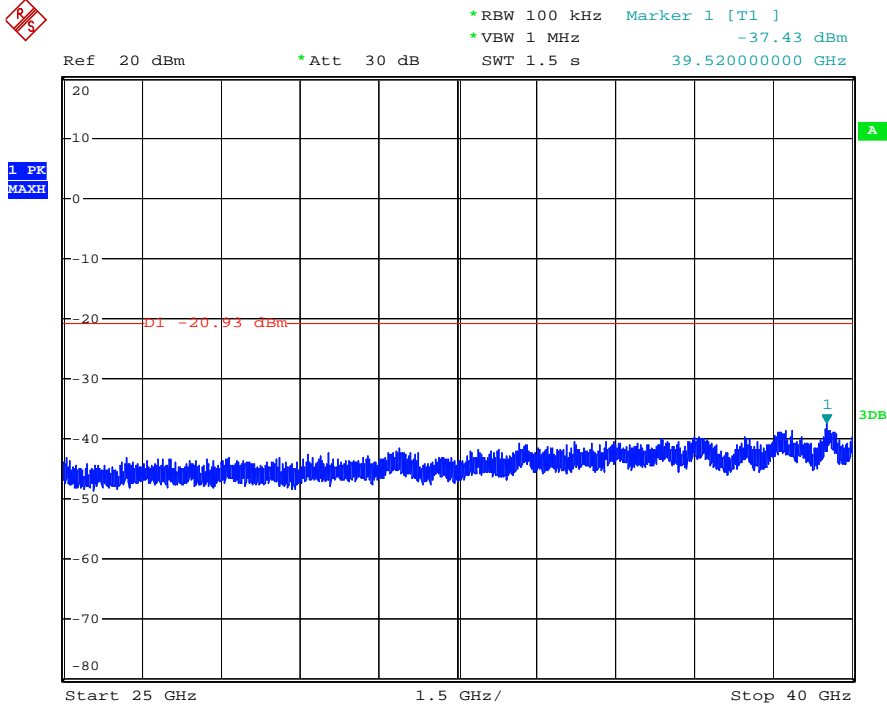

### Channel 157 (5785MHz) 30MHz -40GHz-Chain A

5190

Date: 24.AUG.2011 06:53:29

**Channel 165 (5825MHz) 30MHz -40GHz-Chain A**

5190

Date: 24.AUG.2011 06:54:21

### Channel 149 (5745MHz) 30MHz -40GHz-Chain B

5190

Date: 24.AUG.2011 07:00:42

**Channel 157 (5785MHz) 30MHz -40GHz-Chain B**

5190

Date: 24.AUG.2011 07:01:56