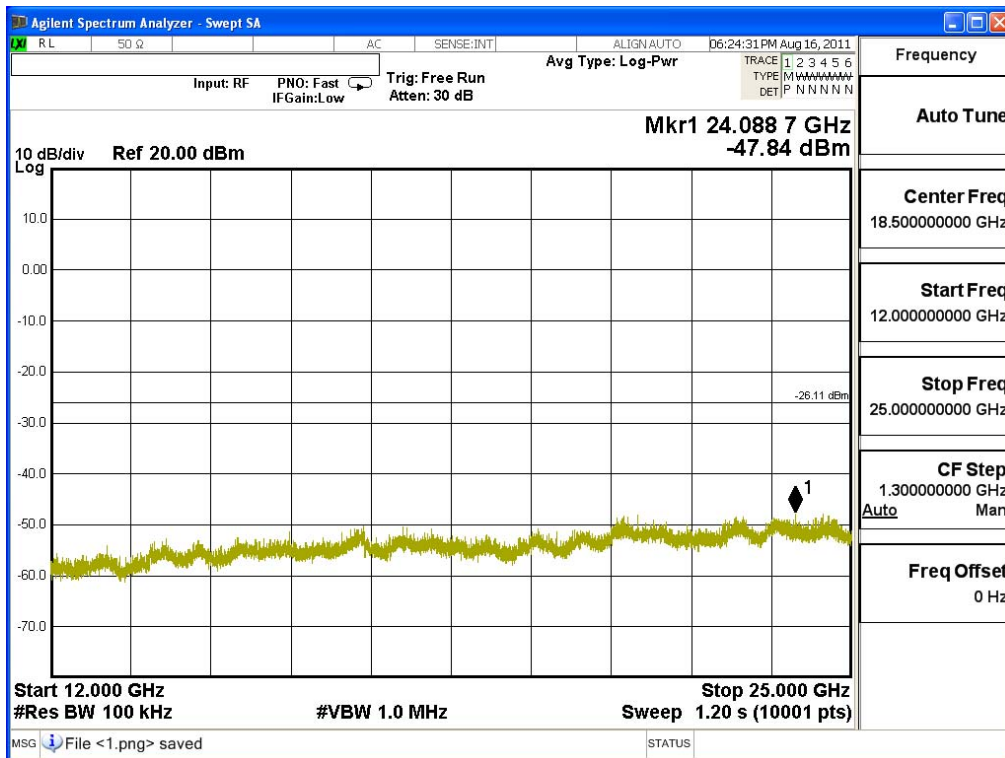

**Channel 11 (2462MHz) 30MHz -25GHz-Chain B**

Product : Plug-In PC.  
 Test Item : RF Antenna Conducted Spurious  
 Test Site : No.3 OATS  
 Test Mode : Mode 5: Transmit - 802.11n-40BW\_30Mbps(2.4G Band)

**Channel 03 (2422MHz) 30MHz -25GHz-Chain A**

**Channel 06 (2437MHz) 30MHz -25GHz-Chain A**

Channel 09 (2452MHz) 30MHz -25GHz-Chain A

**Channel 03 (2422MHz) 30MHz -25GHz-Chain B**

Channel 06 (2437MHz) 30MHz -25GHz-Chain B

**Channel 09 (2452MHz) 30MHz -25GHz-Chain B**

Product : Plug-In PC.  
 Test Item : RF Antenna Conducted Spurious  
 Test Site : No.3 OATS  
 Test Mode : Mode 6: Transmit - 802.11n-20BW\_14.4Mbps(5G Band)