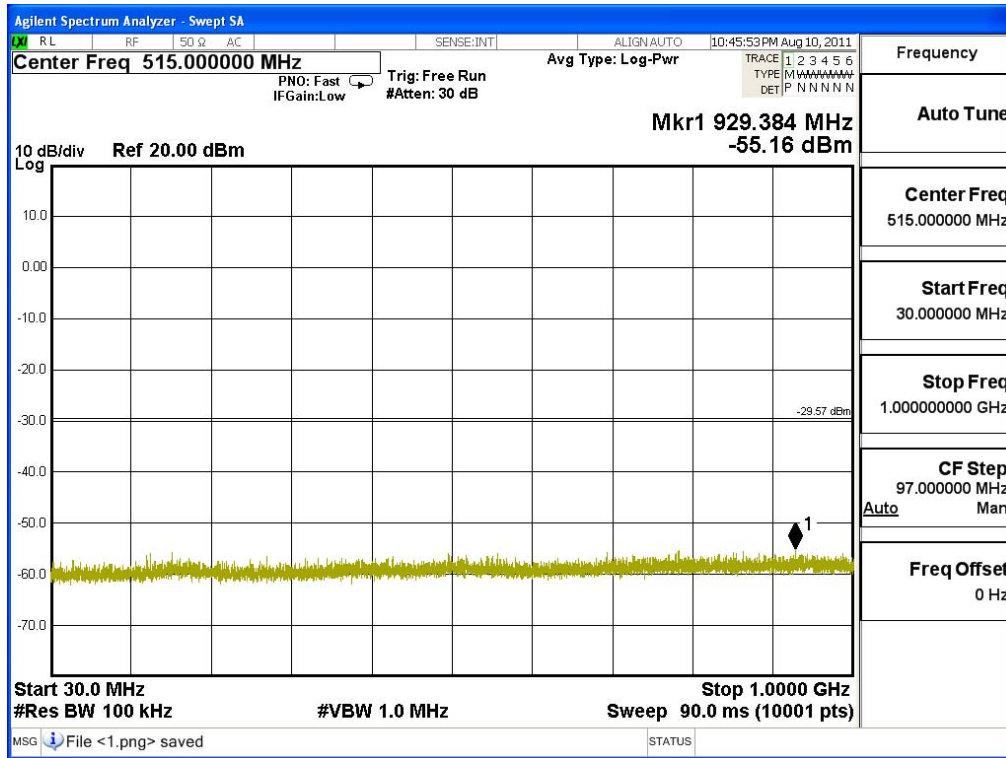

**Channel 11 (2462MHz) 30MHz -25GHz-Chain B**

Product : Plug-In PC.  
 Test Item : RF Antenna Conducted Spurious  
 Test Site : No.3 OATS  
 Test Mode : Mode 5: Transmit - 802.11n-40BW\_30Mbps(2.4G Band)

**Channel 03 (2422MHz) 30MHz -25GHz-Chain A**

**Channel 06 (2437MHz) 30MHz -25GHz-Chain A**

Channel 09 (2452MHz) 30MHz -25GHz-Chain A

**Channel 03 (2422MHz) 30MHz -25GHz-Chain B**

Channel 06 (2437MHz) 30MHz -25GHz-Chain B

**Channel 09 (2452MHz) 30MHz -25GHz-Chain B**

Product : Plug-In PC.  
 Test Item : RF Antenna Conducted Spurious  
 Test Site : No.3 OATS  
 Test Mode : Mode 6: Transmit - 802.11n-20BW\_14.4Mbps(5G Band)