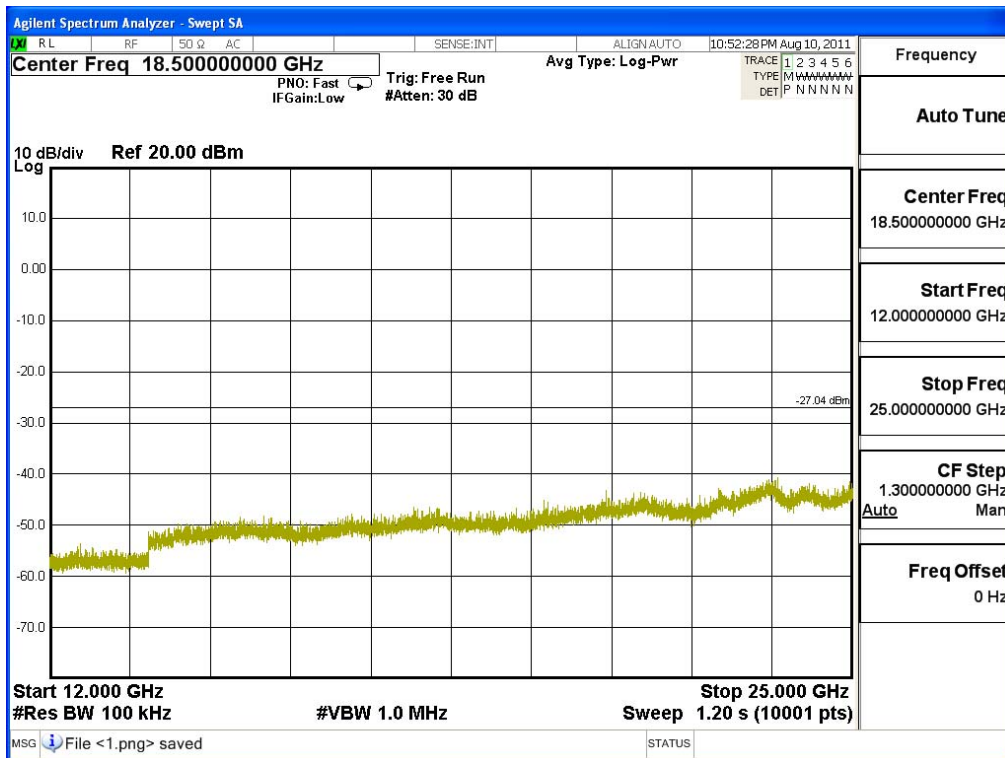

**Channel 11 (2462MHz) 30MHz -25GHz-Chain B**

Product : Plug-In PC.  
 Test Item : RF Antenna Conducted Spurious  
 Test Site : No.3 OATS  
 Test Mode : Mode 5: Transmit - 802.11n-40BW\_30Mbps(2.4G Band)

**Channel 03 (2422MHz) 30MHz -25GHz-Chain A**

**Channel 06 (2437MHz) 30MHz -25GHz-Chain A**

Channel 09 (2452MHz) 30MHz -25GHz-Chain A

**Channel 03 (2422MHz) 30MHz -25GHz-Chain B**

Channel 06 (2437MHz) 30MHz -25GHz-Chain B

**Channel 09 (2452MHz) 30MHz -25GHz-Chain B**

Product : Plug-In PC.  
 Test Item : RF Antenna Conducted Spurious  
 Test Site : No.3 OATS  
 Test Mode : Mode 6: Transmit - 802.11n-20BW\_14.4Mbps(5G Band)