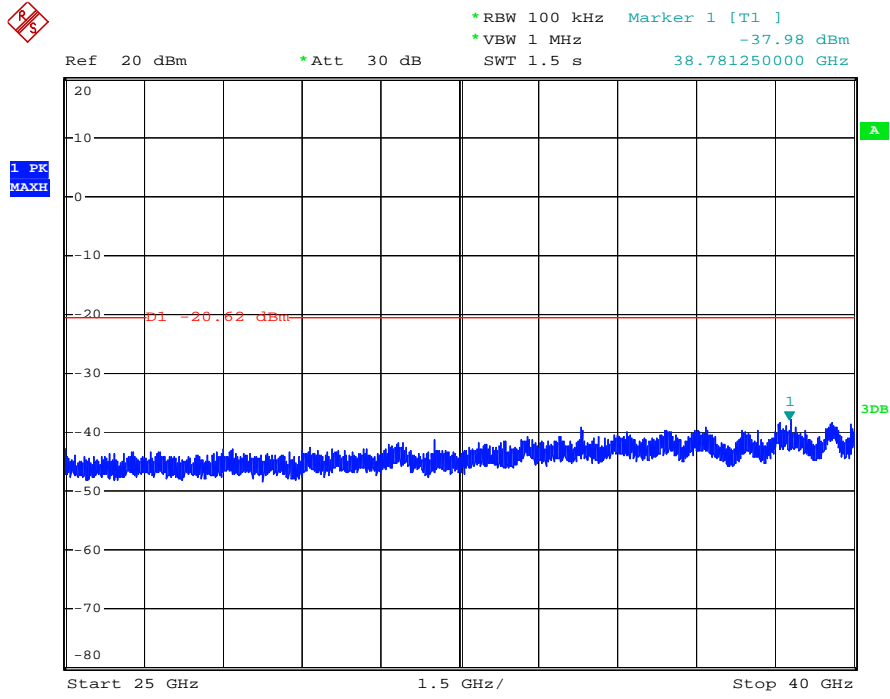

### Channel 157 (5785MHz) 30MHz -40GHz-Chain A

5190

Date: 24.AUG.2011 06:53:29

**Channel 165 (5825MHz) 30MHz -40GHz-Chain A**

5190

Date: 24.AUG.2011 06:54:21

### Channel 149 (5745MHz) 30MHz -40GHz-Chain B

5190

Date: 24.AUG.2011 07:00:42

**Channel 157 (5785MHz) 30MHz -40GHz-Chain B**

5190

Date: 24.AUG.2011 07:01:56

### Channel 165 (5825MHz) 30MHz -40GHz-Chain B

5190

Date: 24.AUG.2011 07:02:42

Product : Plug-In PC.  
 Test Item : RF Antenna Conducted Spurious  
 Test Site : No.3 OATS  
 Test Mode : Mode 7: Transmit - 802.11n-40BW\_30Mbps(5G Band)