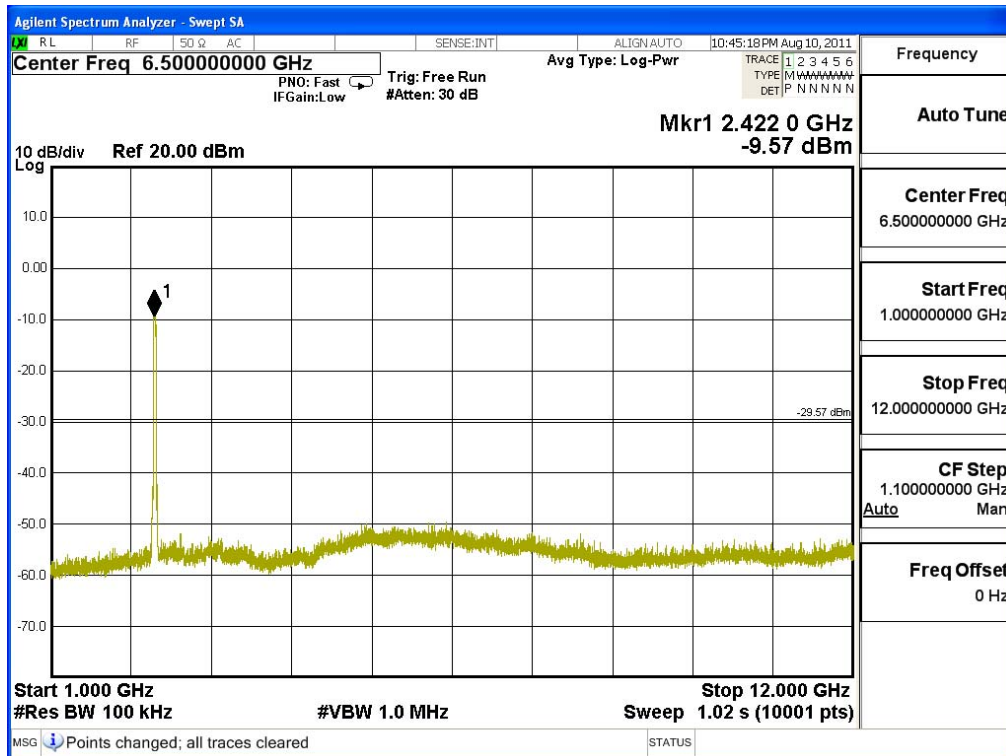

**Channel 11 (2462MHz) 30MHz -25GHz-Chain B**

Product : Plug-In PC.  
 Test Item : RF Antenna Conducted Spurious  
 Test Site : No.3 OATS  
 Test Mode : Mode 5: Transmit - 802.11n-40BW\_30Mbps(2.4G Band)

**Channel 03 (2422MHz) 30MHz -25GHz-Chain A**

**Channel 06 (2437MHz) 30MHz -25GHz-Chain A**

Channel 09 (2452MHz) 30MHz -25GHz-Chain A

**Channel 03 (2422MHz) 30MHz -25GHz-Chain B**

Channel 06 (2437MHz) 30MHz -25GHz-Chain B

**Channel 09 (2452MHz) 30MHz -25GHz-Chain B**

Product : Plug-In PC.  
 Test Item : RF Antenna Conducted Spurious  
 Test Site : No.3 OATS  
 Test Mode : Mode 6: Transmit - 802.11n-20BW\_14.4Mbps(5G Band)