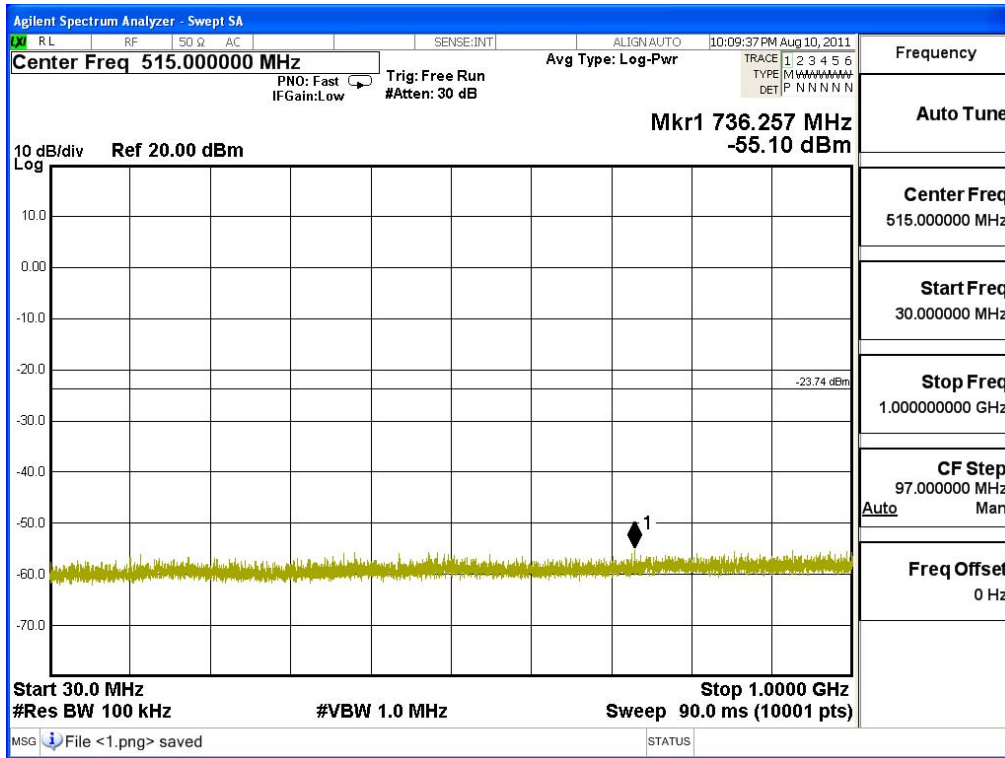

**Channel 11 (2462MHz) 30MHz -25GHz-Chain B**

Product : Plug-In PC.  
 Test Item : RF Antenna Conducted Spurious  
 Test Site : No.3 OATS  
 Test Mode : Mode 5: Transmit - 802.11n-40BW\_30Mbps(2.4G Band)

**Channel 03 (2422MHz) 30MHz -25GHz-Chain A**

**Channel 06 (2437MHz) 30MHz -25GHz-Chain A**

Channel 09 (2452MHz) 30MHz -25GHz-Chain A

**Channel 03 (2422MHz) 30MHz -25GHz-Chain B**

Channel 06 (2437MHz) 30MHz -25GHz-Chain B

**Channel 09 (2452MHz) 30MHz -25GHz-Chain B**

Product : Plug-In PC.  
 Test Item : RF Antenna Conducted Spurious  
 Test Site : No.3 OATS  
 Test Mode : Mode 6: Transmit - 802.11n-20BW\_14.4Mbps(5G Band)