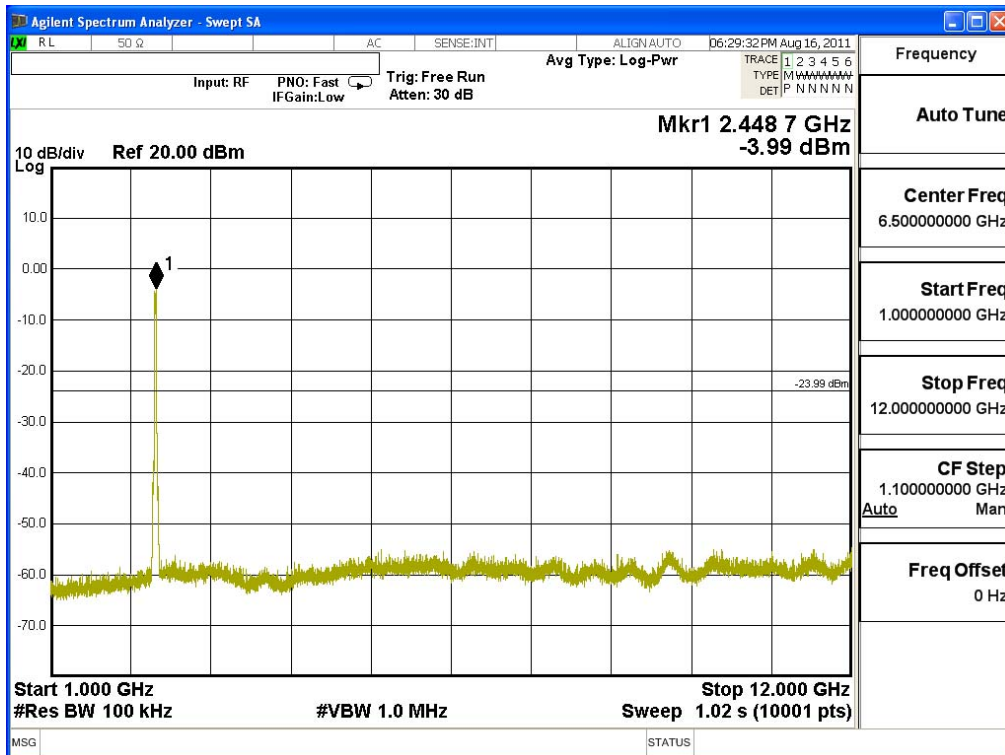

**Channel 11 (2462MHz) 30MHz -25GHz-Chain B**

Product : Plug-In PC.  
 Test Item : RF Antenna Conducted Spurious  
 Test Site : No.3 OATS  
 Test Mode : Mode 5: Transmit - 802.11n-40BW\_30Mbps(2.4G Band)

**Channel 03 (2422MHz) 30MHz -25GHz-Chain A**

**Channel 06 (2437MHz) 30MHz -25GHz-Chain A**

Channel 09 (2452MHz) 30MHz -25GHz-Chain A

**Channel 03 (2422MHz) 30MHz -25GHz-Chain B**

Channel 06 (2437MHz) 30MHz -25GHz-Chain B

**Channel 09 (2452MHz) 30MHz -25GHz-Chain B**

Product : Plug-In PC.  
 Test Item : RF Antenna Conducted Spurious  
 Test Site : No.3 OATS  
 Test Mode : Mode 6: Transmit - 802.11n-20BW\_14.4Mbps(5G Band)