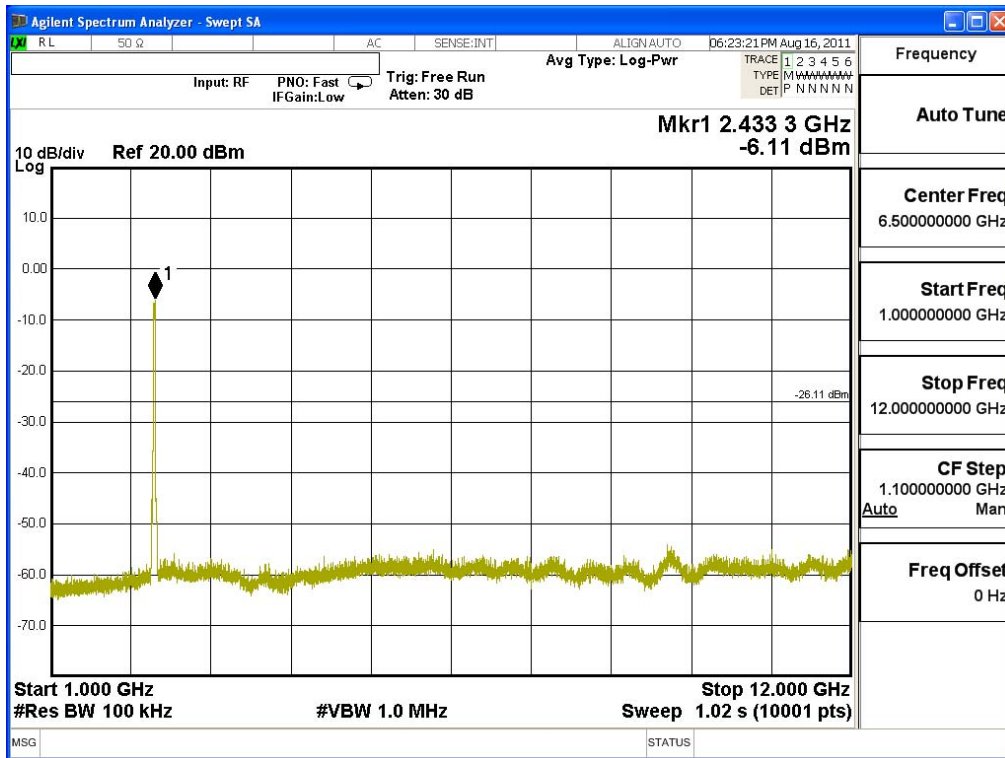

**Channel 11 (2462MHz) 30MHz -25GHz-Chain B**

Product : Plug-In PC.  
 Test Item : RF Antenna Conducted Spurious  
 Test Site : No.3 OATS  
 Test Mode : Mode 5: Transmit - 802.11n-40BW\_30Mbps(2.4G Band)

**Channel 03 (2422MHz) 30MHz -25GHz-Chain A**

**Channel 06 (2437MHz) 30MHz -25GHz-Chain A**

Channel 09 (2452MHz) 30MHz -25GHz-Chain A

**Channel 03 (2422MHz) 30MHz -25GHz-Chain B**

Channel 06 (2437MHz) 30MHz -25GHz-Chain B

**Channel 09 (2452MHz) 30MHz -25GHz-Chain B**

Product : Plug-In PC.  
 Test Item : RF Antenna Conducted Spurious  
 Test Site : No.3 OATS  
 Test Mode : Mode 6: Transmit - 802.11n-20BW\_14.4Mbps(5G Band)