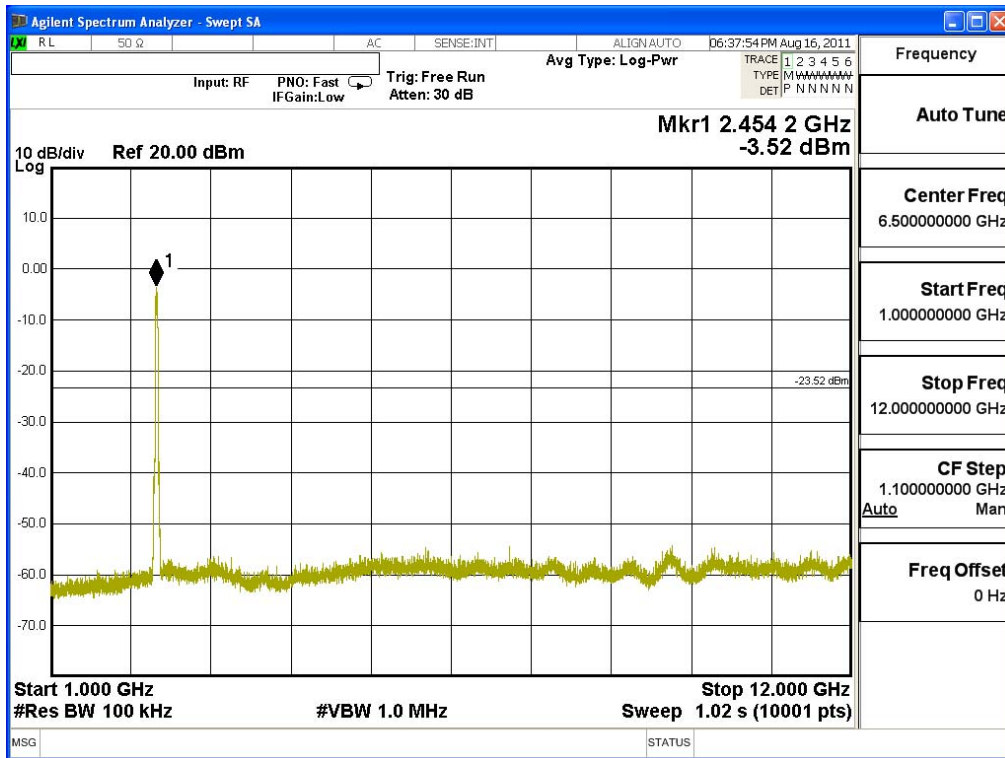

**Channel 11 (2462MHz) 30MHz -25GHz-Chain B**

Product : Plug-In PC.  
 Test Item : RF Antenna Conducted Spurious  
 Test Site : No.3 OATS  
 Test Mode : Mode 5: Transmit - 802.11n-40BW\_30Mbps(2.4G Band)

**Channel 03 (2422MHz) 30MHz -25GHz-Chain A**

**Channel 06 (2437MHz) 30MHz -25GHz-Chain A**

Channel 09 (2452MHz) 30MHz -25GHz-Chain A

**Channel 03 (2422MHz) 30MHz -25GHz-Chain B**

Channel 06 (2437MHz) 30MHz -25GHz-Chain B

**Channel 09 (2452MHz) 30MHz -25GHz-Chain B**

Product : Plug-In PC.  
 Test Item : RF Antenna Conducted Spurious  
 Test Site : No.3 OATS  
 Test Mode : Mode 6: Transmit - 802.11n-20BW\_14.4Mbps(5G Band)