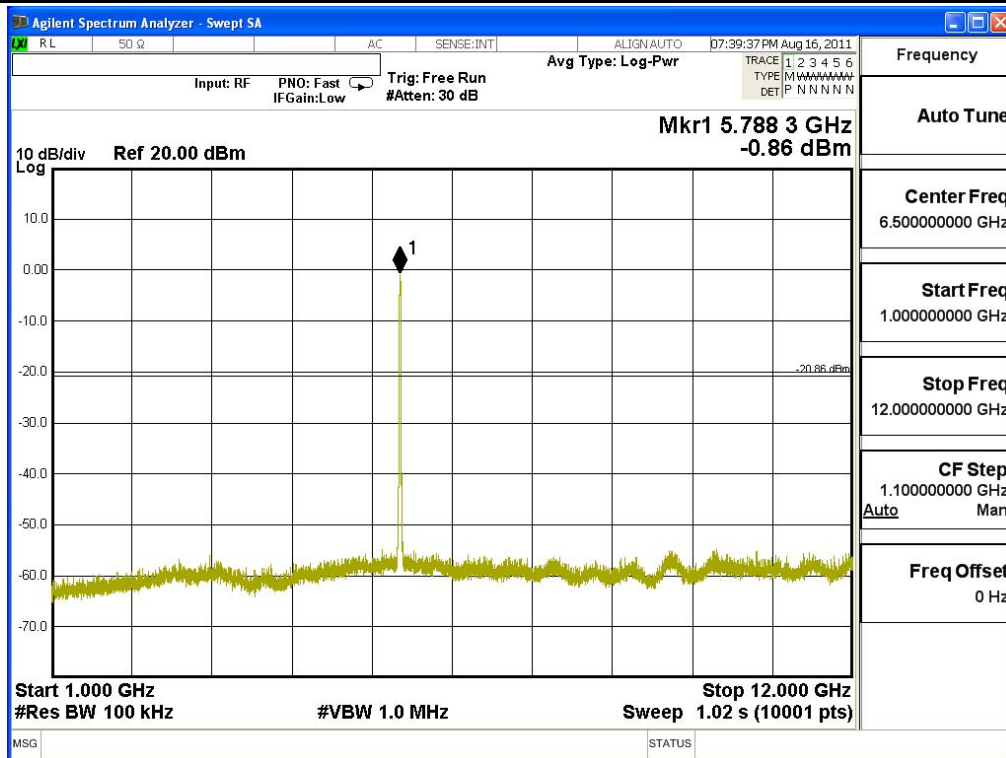

**Channel 149 (5745MHz) 30MHz -40GHz-Chain A**

5190

Date: 24.AUG.2011 06:53:29

### Channel 157 (5785MHz) 30MHz -40GHz-Chain A

5190

Date: 24.AUG.2011 06:53:29

**Channel 165 (5825MHz) 30MHz -40GHz-Chain A**

5190

Date: 24.AUG.2011 06:54:21