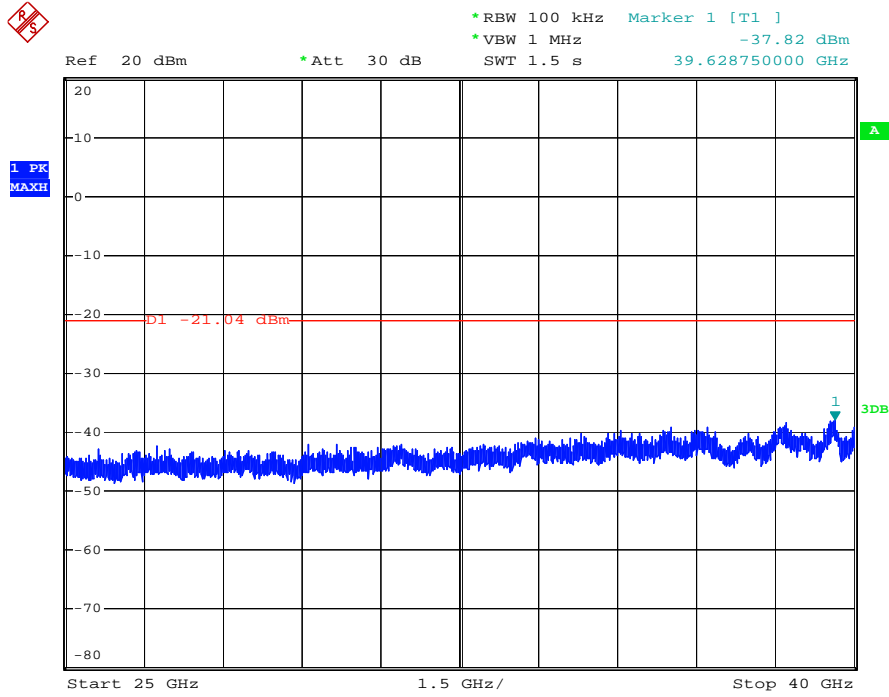

### Channel 157 (5785MHz) 30MHz -40GHz-Chain A

5190

Date: 24.AUG.2011 06:53:29

**Channel 165 (5825MHz) 30MHz -40GHz-Chain A**

5190

Date: 24.AUG.2011 06:54:21

### Channel 149 (5745MHz) 30MHz -40GHz-Chain B

5190

Date: 24.AUG.2011 07:00:42

**Channel 157 (5785MHz) 30MHz -40GHz-Chain B**

5190

Date: 24.AUG.2011 07:01:56