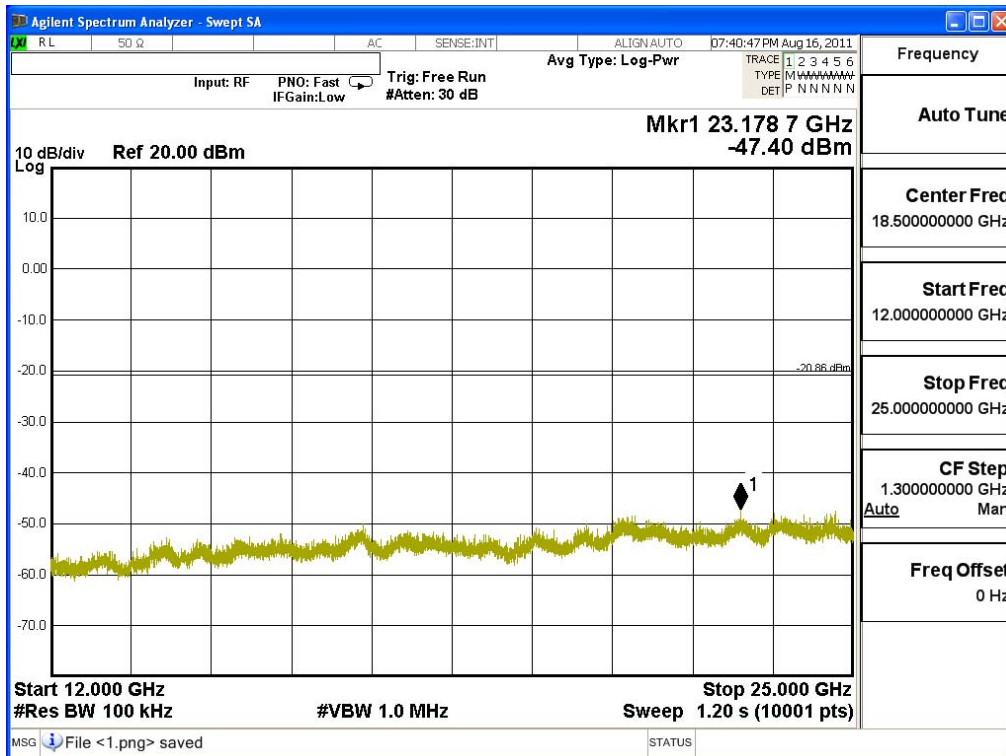

**Channel 09 (2452MHz) 30MHz -25GHz-Chain B**

Product : Plug-In PC.  
 Test Item : RF Antenna Conducted Spurious  
 Test Site : No.3 OATS  
 Test Mode : Mode 6: Transmit - 802.11n-20BW\_14.4Mbps(5G Band)

**Channel 149 (5745MHz) 30MHz -40GHz-Chain A**

5190

Date: 24.AUG.2011 06:53:29

### Channel 157 (5785MHz) 30MHz -40GHz-Chain A

5190

Date: 24.AUG.2011 06:53:29

**Channel 165 (5825MHz) 30MHz -40GHz-Chain A**

5190

Date: 24.AUG.2011 06:54:21