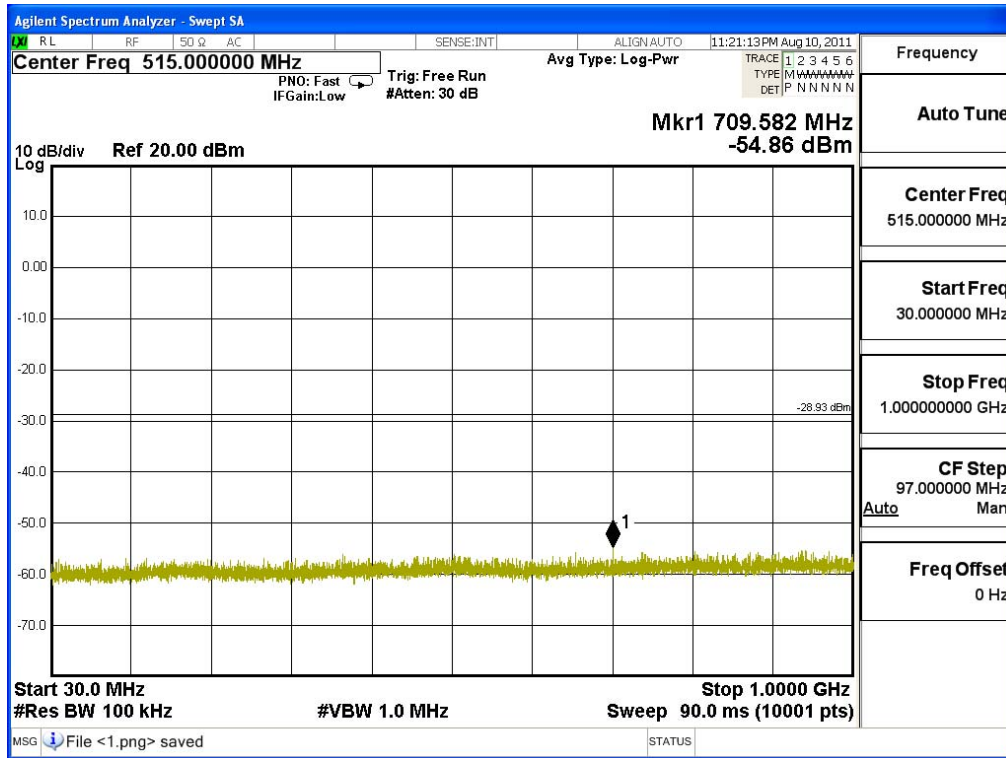

**Channel 11 (2462MHz) 30MHz -25GHz-Chain B**

Product : Plug-In PC.  
 Test Item : RF Antenna Conducted Spurious  
 Test Site : No.3 OATS  
 Test Mode : Mode 5: Transmit - 802.11n-40BW\_30Mbps(2.4G Band)

**Channel 03 (2422MHz) 30MHz -25GHz-Chain A**

**Channel 06 (2437MHz) 30MHz -25GHz-Chain A**

Channel 09 (2452MHz) 30MHz -25GHz-Chain A

**Channel 03 (2422MHz) 30MHz -25GHz-Chain B**

Channel 06 (2437MHz) 30MHz -25GHz-Chain B

**Channel 09 (2452MHz) 30MHz -25GHz-Chain B**

Product : Plug-In PC.  
 Test Item : RF Antenna Conducted Spurious  
 Test Site : No.3 OATS  
 Test Mode : Mode 6: Transmit - 802.11n-20BW\_14.4Mbps(5G Band)