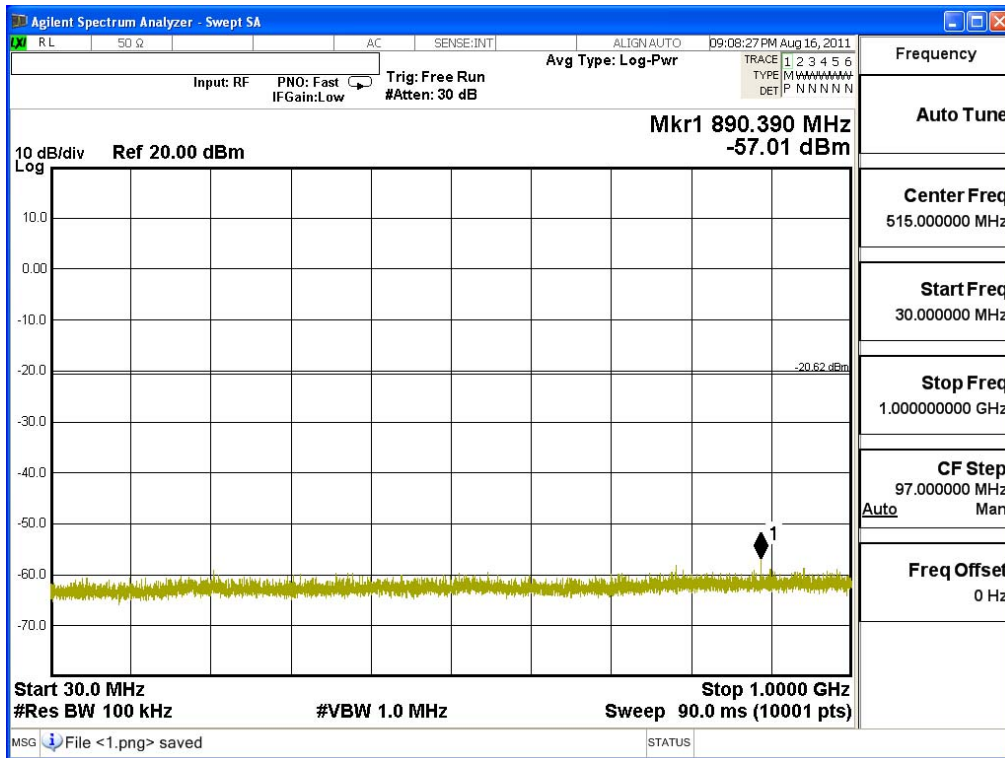

### Channel 149 (5745MHz) 30MHz -40GHz-Chain B

5190

Date: 24.AUG.2011 07:00:42

**Channel 157 (5785MHz) 30MHz -40GHz-Chain B**

5190

Date: 24.AUG.2011 07:01:56

### Channel 165 (5825MHz) 30MHz -40GHz-Chain B

5190

Date: 24.AUG.2011 07:02:42

Product : Plug-In PC.  
 Test Item : RF Antenna Conducted Spurious  
 Test Site : No.3 OATS  
 Test Mode : Mode 7: Transmit - 802.11n-40BW\_30Mbps(5G Band)