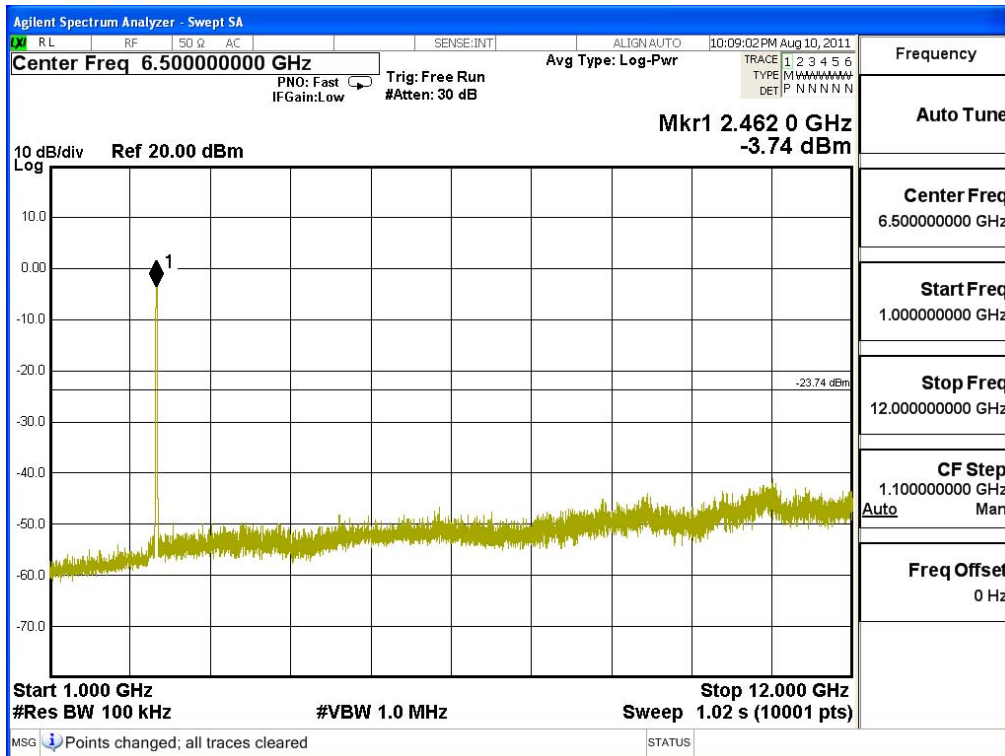

**Channel 11 (2462MHz) 30MHz -25GHz-Chain B**

Product : Plug-In PC.  
 Test Item : RF Antenna Conducted Spurious  
 Test Site : No.3 OATS  
 Test Mode : Mode 5: Transmit - 802.11n-40BW\_30Mbps(2.4G Band)

**Channel 03 (2422MHz) 30MHz -25GHz-Chain A**

**Channel 06 (2437MHz) 30MHz -25GHz-Chain A**

Channel 09 (2452MHz) 30MHz -25GHz-Chain A

**Channel 03 (2422MHz) 30MHz -25GHz-Chain B**

Channel 06 (2437MHz) 30MHz -25GHz-Chain B

**Channel 09 (2452MHz) 30MHz -25GHz-Chain B**

Product : Plug-In PC.  
 Test Item : RF Antenna Conducted Spurious  
 Test Site : No.3 OATS  
 Test Mode : Mode 6: Transmit - 802.11n-20BW\_14.4Mbps(5G Band)