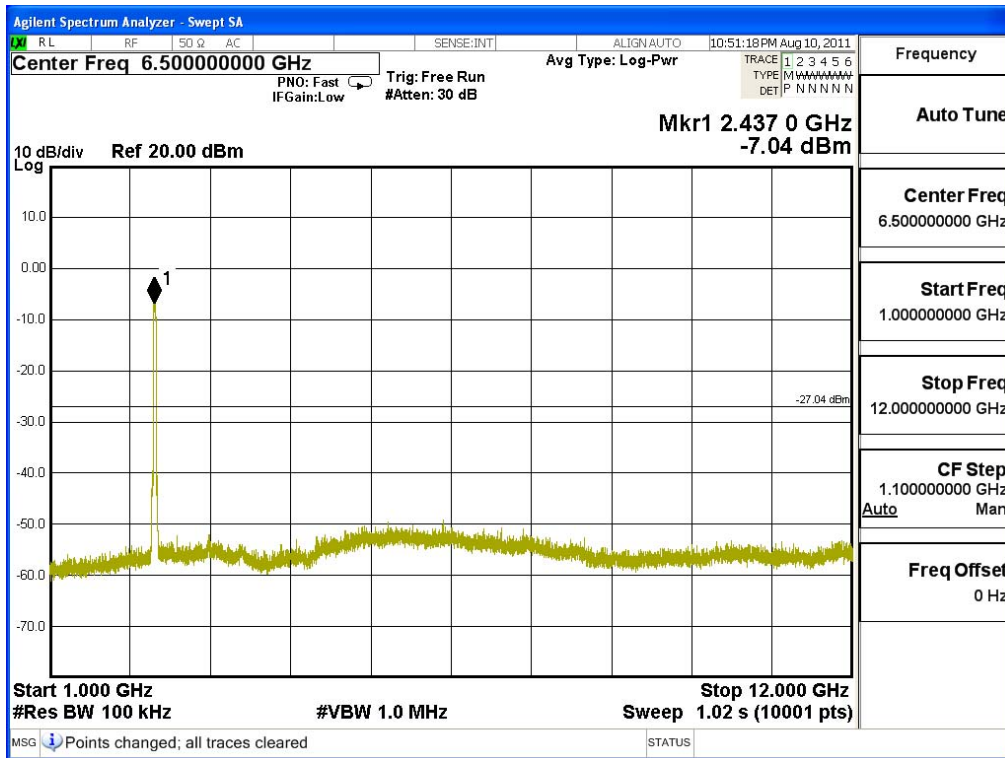

**Channel 11 (2462MHz) 30MHz -25GHz-Chain B**

Product : Plug-In PC.  
 Test Item : RF Antenna Conducted Spurious  
 Test Site : No.3 OATS  
 Test Mode : Mode 5: Transmit - 802.11n-40BW\_30Mbps(2.4G Band)

**Channel 03 (2422MHz) 30MHz -25GHz-Chain A**

**Channel 06 (2437MHz) 30MHz -25GHz-Chain A**

Channel 09 (2452MHz) 30MHz -25GHz-Chain A

**Channel 03 (2422MHz) 30MHz -25GHz-Chain B**

Channel 06 (2437MHz) 30MHz -25GHz-Chain B

**Channel 09 (2452MHz) 30MHz -25GHz-Chain B**

Product : Plug-In PC.  
 Test Item : RF Antenna Conducted Spurious  
 Test Site : No.3 OATS  
 Test Mode : Mode 6: Transmit - 802.11n-20BW\_14.4Mbps(5G Band)