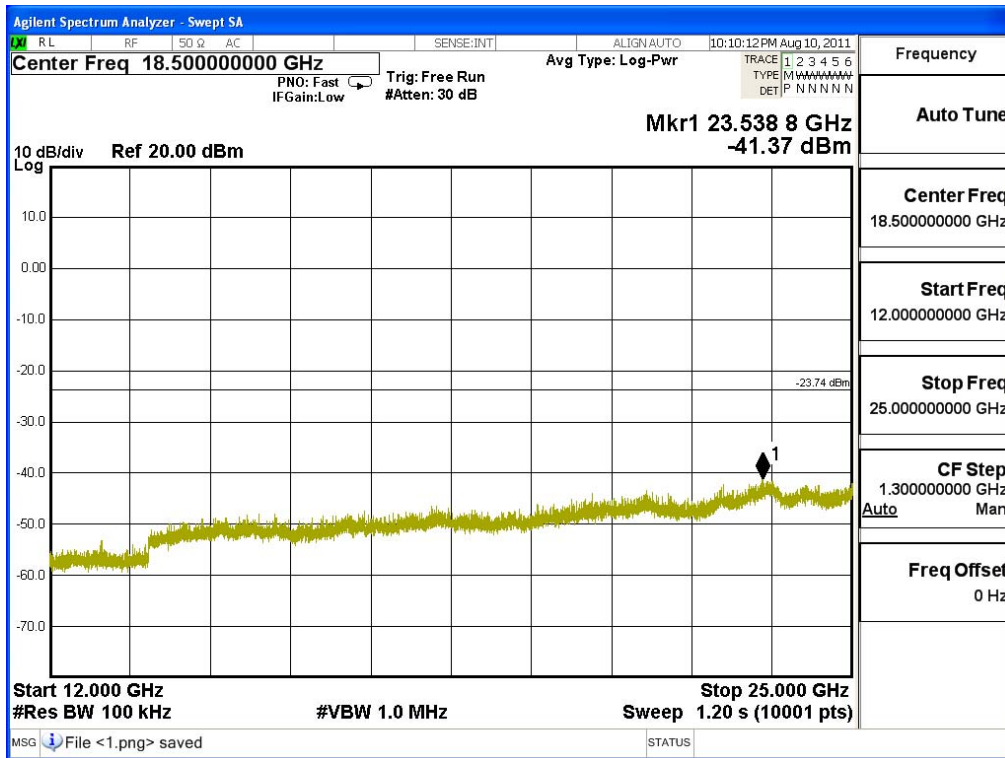

**Channel 11 (2462MHz) 30MHz -25GHz-Chain B**

Product : Plug-In PC.  
 Test Item : RF Antenna Conducted Spurious  
 Test Site : No.3 OATS  
 Test Mode : Mode 5: Transmit - 802.11n-40BW\_30Mbps(2.4G Band)

**Channel 03 (2422MHz) 30MHz -25GHz-Chain A**

**Channel 06 (2437MHz) 30MHz -25GHz-Chain A**

Channel 09 (2452MHz) 30MHz -25GHz-Chain A

**Channel 03 (2422MHz) 30MHz -25GHz-Chain B**

Channel 06 (2437MHz) 30MHz -25GHz-Chain B

**Channel 09 (2452MHz) 30MHz -25GHz-Chain B**

Product : Plug-In PC.  
 Test Item : RF Antenna Conducted Spurious  
 Test Site : No.3 OATS  
 Test Mode : Mode 6: Transmit - 802.11n-20BW\_14.4Mbps(5G Band)