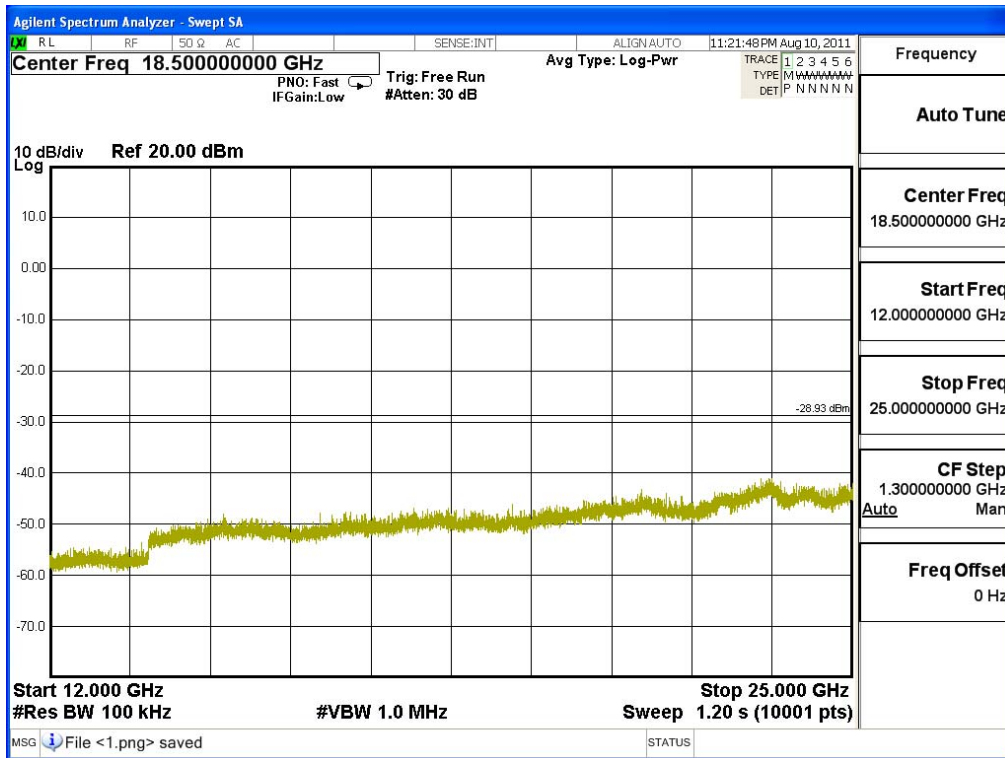

**Channel 11 (2462MHz) 30MHz -25GHz-Chain B**

Product : Plug-In PC.  
 Test Item : RF Antenna Conducted Spurious  
 Test Site : No.3 OATS  
 Test Mode : Mode 5: Transmit - 802.11n-40BW\_30Mbps(2.4G Band)

**Channel 03 (2422MHz) 30MHz -25GHz-Chain A**

**Channel 06 (2437MHz) 30MHz -25GHz-Chain A**

Channel 09 (2452MHz) 30MHz -25GHz-Chain A

**Channel 03 (2422MHz) 30MHz -25GHz-Chain B**

Channel 06 (2437MHz) 30MHz -25GHz-Chain B

**Channel 09 (2452MHz) 30MHz -25GHz-Chain B**

Product : Plug-In PC.  
 Test Item : RF Antenna Conducted Spurious  
 Test Site : No.3 OATS  
 Test Mode : Mode 6: Transmit - 802.11n-20BW\_14.4Mbps(5G Band)