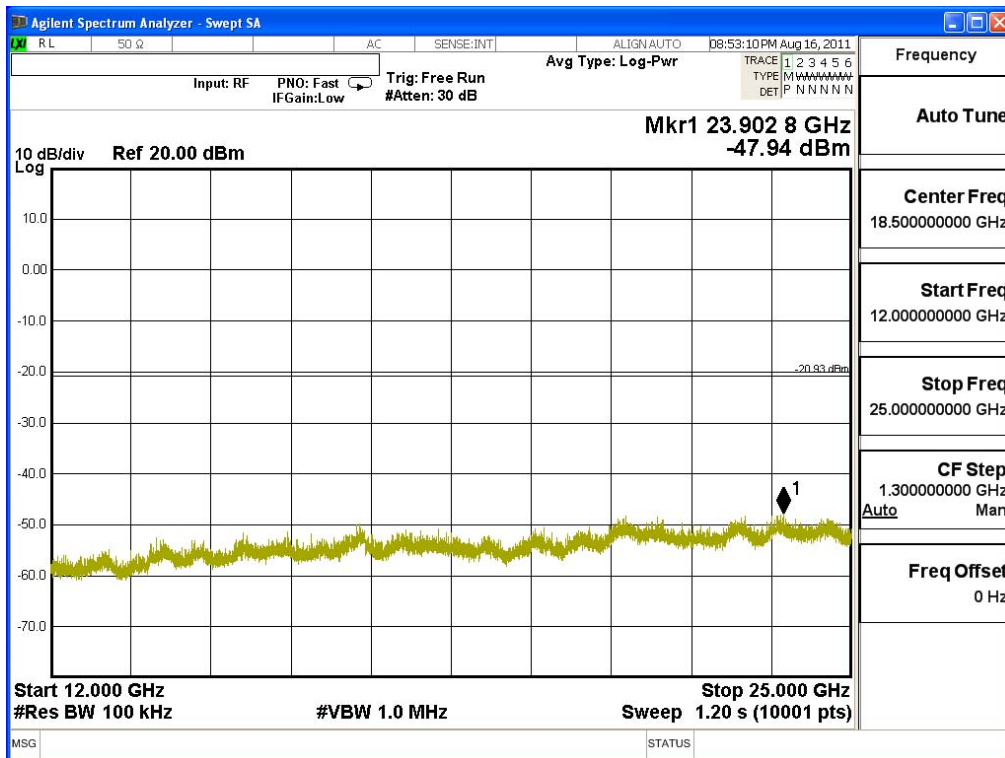

### Channel 157 (5785MHz) 30MHz -40GHz-Chain A

5190

Date: 24.AUG.2011 06:53:29

**Channel 165 (5825MHz) 30MHz -40GHz-Chain A**

5190

Date: 24.AUG.2011 06:54:21

### Channel 149 (5745MHz) 30MHz -40GHz-Chain B

5190

Date: 24.AUG.2011 07:00:42

**Channel 157 (5785MHz) 30MHz -40GHz-Chain B**

5190

Date: 24.AUG.2011 07:01:56