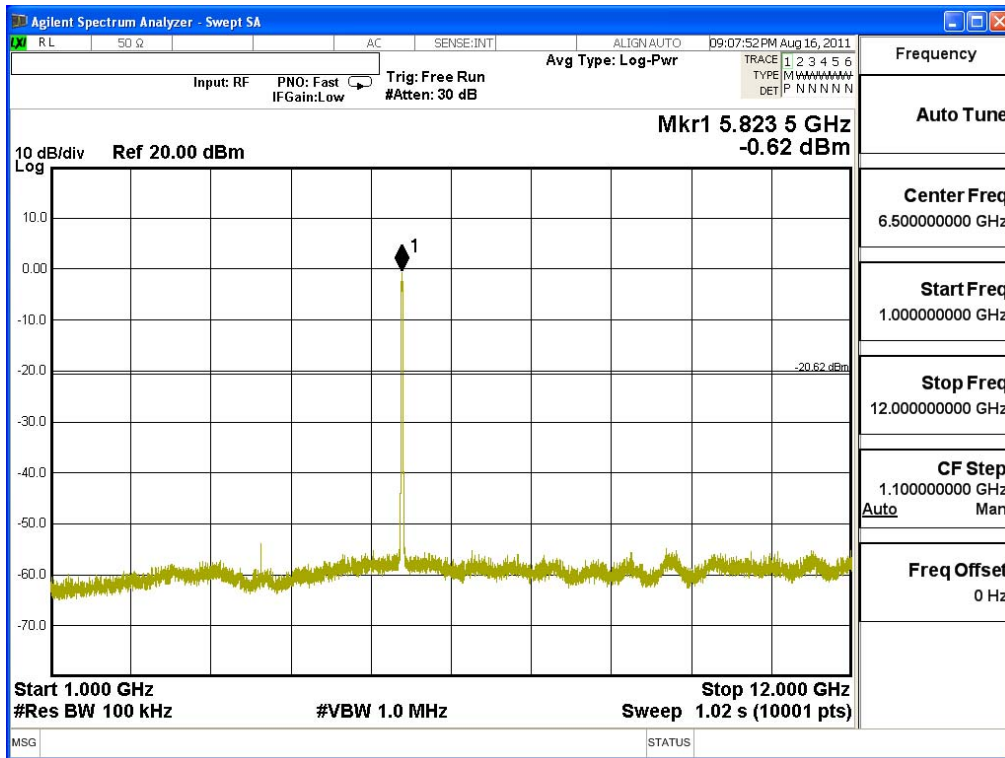

### Channel 157 (5785MHz) 30MHz -40GHz-Chain A

5190

Date: 24.AUG.2011 06:53:29

**Channel 165 (5825MHz) 30MHz -40GHz-Chain A**

5190

Date: 24.AUG.2011 06:54:21

### Channel 149 (5745MHz) 30MHz -40GHz-Chain B

5190

Date: 24.AUG.2011 07:00:42

**Channel 157 (5785MHz) 30MHz -40GHz-Chain B**

5190

Date: 24.AUG.2011 07:01:56

### Channel 165 (5825MHz) 30MHz -40GHz-Chain B

5190

Date: 24.AUG.2011 07:02:42

Product : Plug-In PC.  
 Test Item : RF Antenna Conducted Spurious  
 Test Site : No.3 OATS  
 Test Mode : Mode 7: Transmit - 802.11n-40BW\_30Mbps(5G Band)