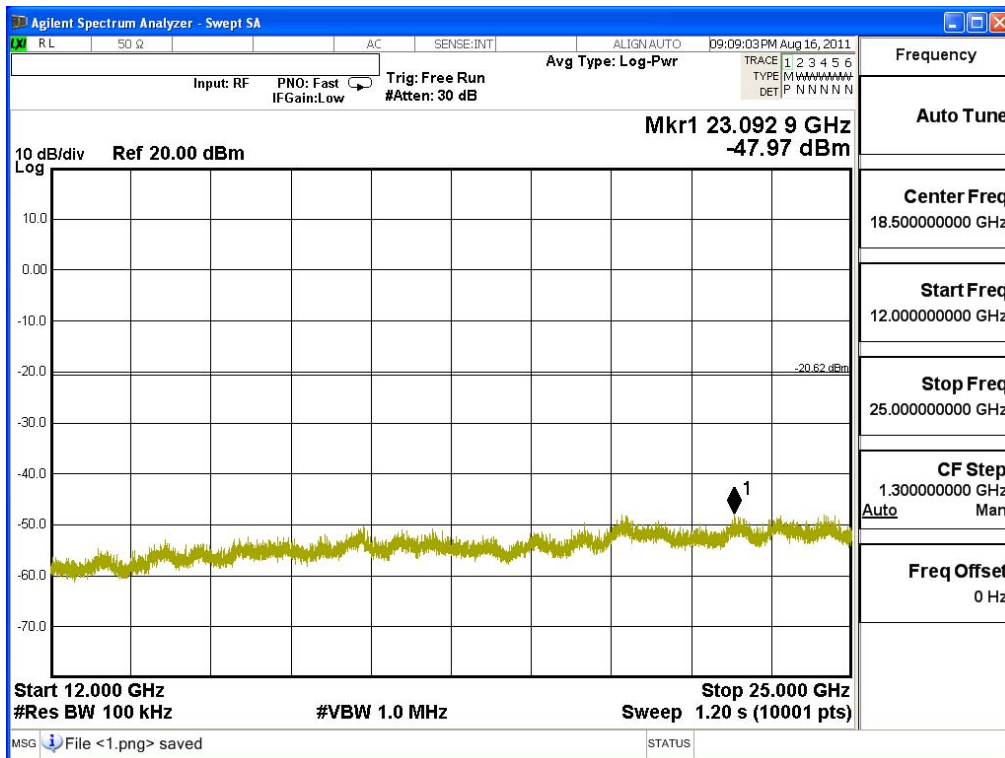

### Channel 157 (5785MHz) 30MHz -40GHz-Chain A

5190

Date: 24.AUG.2011 06:53:29

**Channel 165 (5825MHz) 30MHz -40GHz-Chain A**

5190

Date: 24.AUG.2011 06:54:21

### Channel 149 (5745MHz) 30MHz -40GHz-Chain B

5190

Date: 24.AUG.2011 07:00:42

**Channel 157 (5785MHz) 30MHz -40GHz-Chain B**

5190

Date: 24.AUG.2011 07:01:56

### Channel 165 (5825MHz) 30MHz -40GHz-Chain B

5190

Date: 24.AUG.2011 07:02:42

Product : Plug-In PC.  
 Test Item : RF Antenna Conducted Spurious  
 Test Site : No.3 OATS  
 Test Mode : Mode 7: Transmit - 802.11n-40BW\_30Mbps(5G Band)