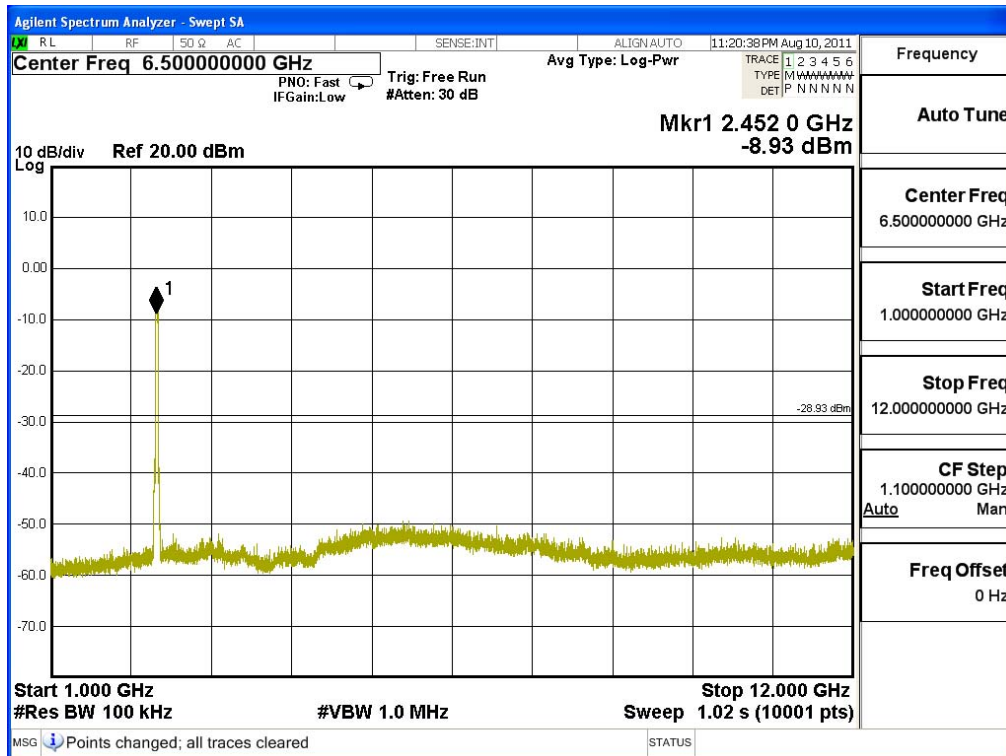

**Channel 11 (2462MHz) 30MHz -25GHz-Chain B**

Product : Plug-In PC.  
 Test Item : RF Antenna Conducted Spurious  
 Test Site : No.3 OATS  
 Test Mode : Mode 5: Transmit - 802.11n-40BW\_30Mbps(2.4G Band)

**Channel 03 (2422MHz) 30MHz -25GHz-Chain A**

**Channel 06 (2437MHz) 30MHz -25GHz-Chain A**

Channel 09 (2452MHz) 30MHz -25GHz-Chain A

**Channel 03 (2422MHz) 30MHz -25GHz-Chain B**

Channel 06 (2437MHz) 30MHz -25GHz-Chain B

**Channel 09 (2452MHz) 30MHz -25GHz-Chain B**

Product : Plug-In PC.  
 Test Item : RF Antenna Conducted Spurious  
 Test Site : No.3 OATS  
 Test Mode : Mode 6: Transmit - 802.11n-20BW\_14.4Mbps(5G Band)