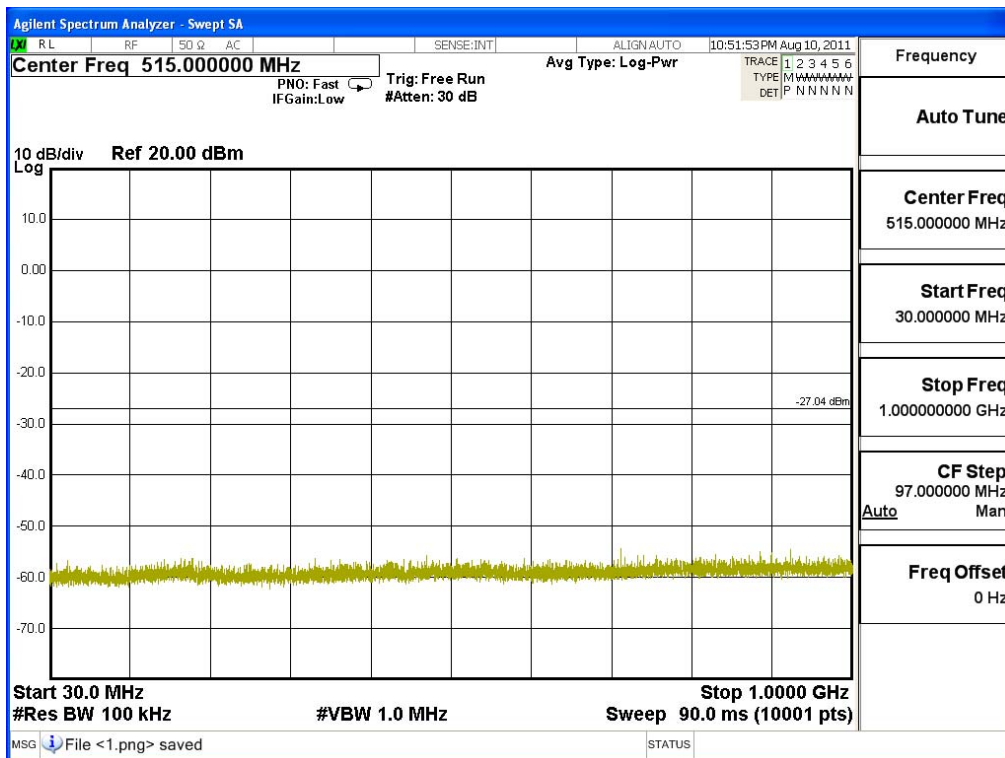

**Channel 11 (2462MHz) 30MHz -25GHz-Chain B**

Product : Plug-In PC.  
 Test Item : RF Antenna Conducted Spurious  
 Test Site : No.3 OATS  
 Test Mode : Mode 5: Transmit - 802.11n-40BW\_30Mbps(2.4G Band)

**Channel 03 (2422MHz) 30MHz -25GHz-Chain A**

**Channel 06 (2437MHz) 30MHz -25GHz-Chain A**

Channel 09 (2452MHz) 30MHz -25GHz-Chain A

**Channel 03 (2422MHz) 30MHz -25GHz-Chain B**

Channel 06 (2437MHz) 30MHz -25GHz-Chain B

**Channel 09 (2452MHz) 30MHz -25GHz-Chain B**

Product : Plug-In PC.  
 Test Item : RF Antenna Conducted Spurious  
 Test Site : No.3 OATS  
 Test Mode : Mode 6: Transmit - 802.11n-20BW\_14.4Mbps(5G Band)