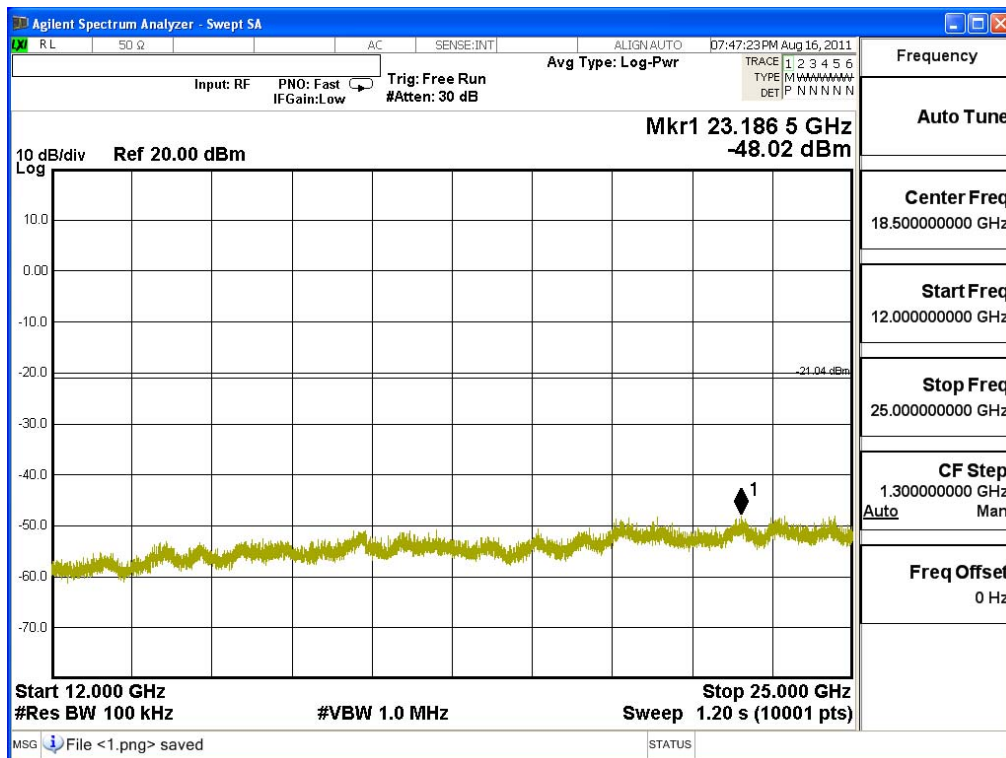

### Channel 157 (5785MHz) 30MHz -40GHz-Chain A

5190

Date: 24.AUG.2011 06:53:29

**Channel 165 (5825MHz) 30MHz -40GHz-Chain A**

5190

Date: 24.AUG.2011 06:54:21

### Channel 149 (5745MHz) 30MHz -40GHz-Chain B

5190

Date: 24.AUG.2011 07:00:42

**Channel 157 (5785MHz) 30MHz -40GHz-Chain B**

5190

Date: 24.AUG.2011 07:01:56