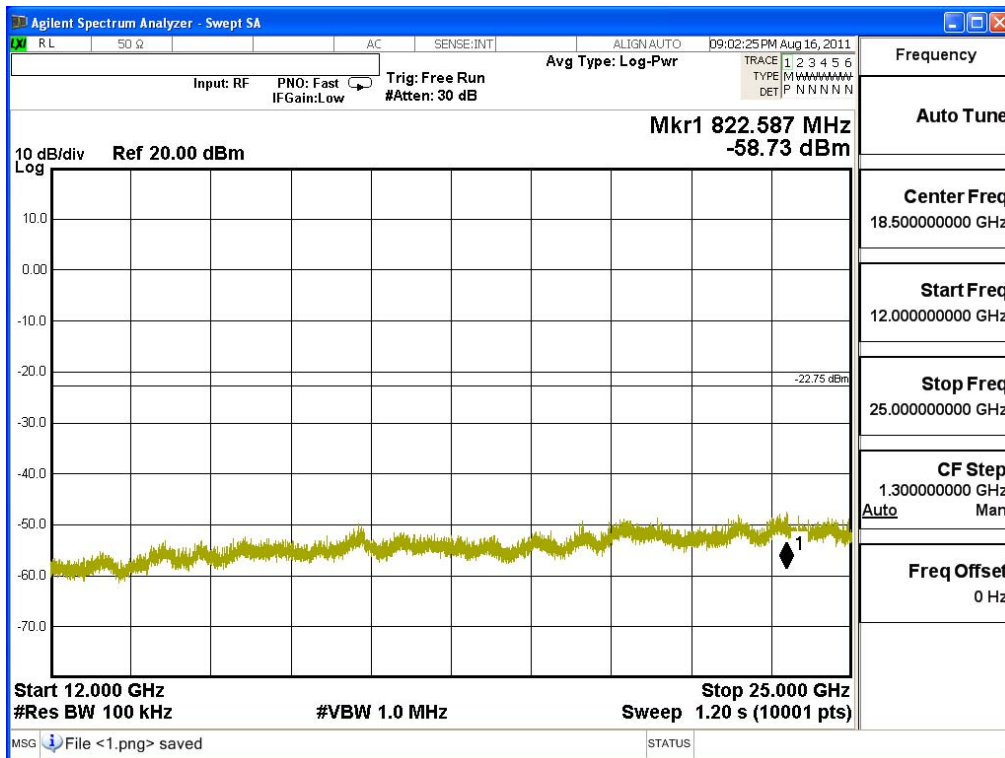

### Channel 157 (5785MHz) 30MHz -40GHz-Chain A

5190

Date: 24.AUG.2011 06:53:29

**Channel 165 (5825MHz) 30MHz -40GHz-Chain A**

5190

Date: 24.AUG.2011 06:54:21

### Channel 149 (5745MHz) 30MHz -40GHz-Chain B

5190

Date: 24.AUG.2011 07:00:42

**Channel 157 (5785MHz) 30MHz -40GHz-Chain B**

5190

Date: 24.AUG.2011 07:01:56

### Channel 165 (5825MHz) 30MHz -40GHz-Chain B

5190

Date: 24.AUG.2011 07:02:42

Product : Plug-In PC.  
 Test Item : RF Antenna Conducted Spurious  
 Test Site : No.3 OATS  
 Test Mode : Mode 7: Transmit - 802.11n-40BW\_30Mbps(5G Band)