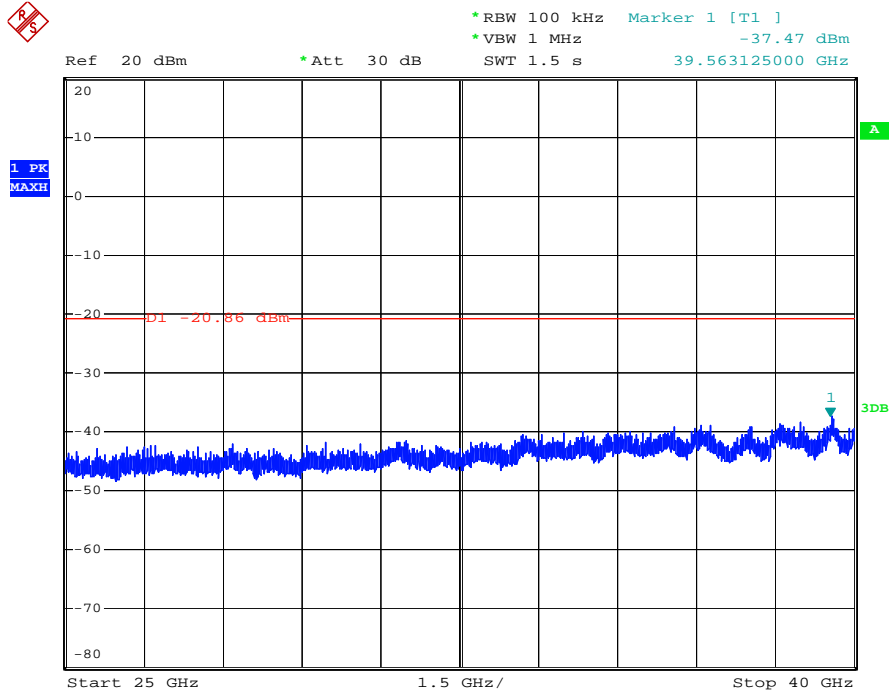

**Channel 03 (2422MHz) 30MHz -25GHz-Chain A**

**Channel 06 (2437MHz) 30MHz -25GHz-Chain A**

Channel 09 (2452MHz) 30MHz -25GHz-Chain A

**Channel 03 (2422MHz) 30MHz -25GHz-Chain B**

Channel 06 (2437MHz) 30MHz -25GHz-Chain B

**Channel 09 (2452MHz) 30MHz -25GHz-Chain B**

Product : Plug-In PC.  
 Test Item : RF Antenna Conducted Spurious  
 Test Site : No.3 OATS  
 Test Mode : Mode 6: Transmit - 802.11n-20BW\_14.4Mbps(5G Band)

**Channel 149 (5745MHz) 30MHz -40GHz-Chain A**

5190

Date: 24.AUG.2011 06:53:29