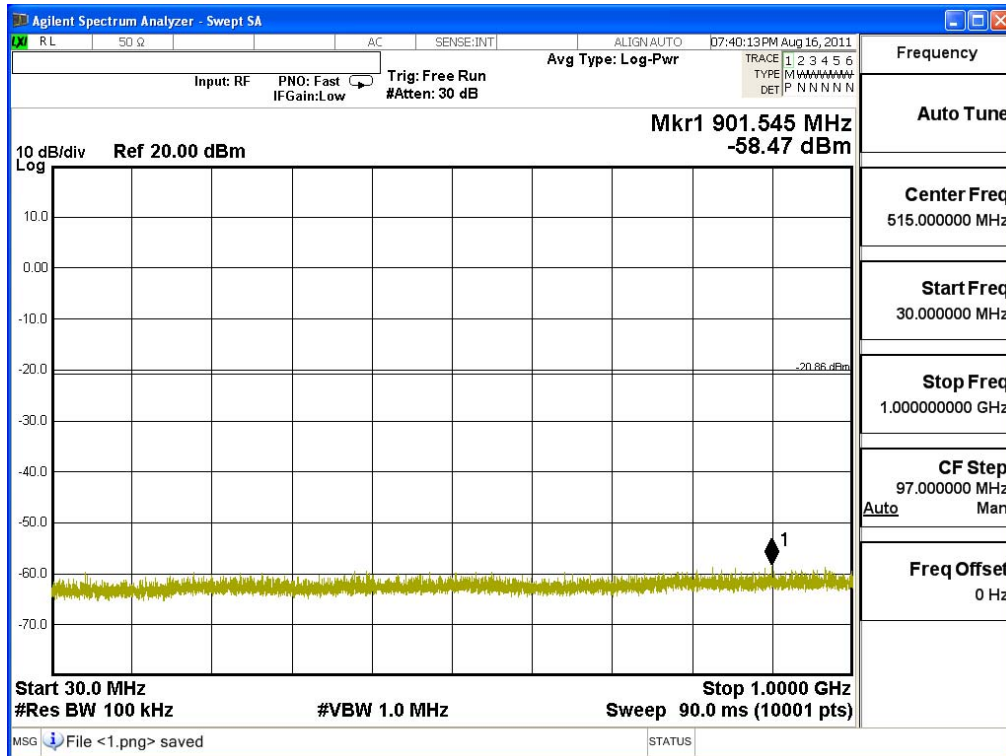

**Channel 149 (5745MHz) 30MHz -40GHz-Chain A**

5190

Date: 24.AUG.2011 06:53:29

### Channel 157 (5785MHz) 30MHz -40GHz-Chain A

5190

Date: 24.AUG.2011 06:53:29

**Channel 165 (5825MHz) 30MHz -40GHz-Chain A**

5190

Date: 24.AUG.2011 06:54:21