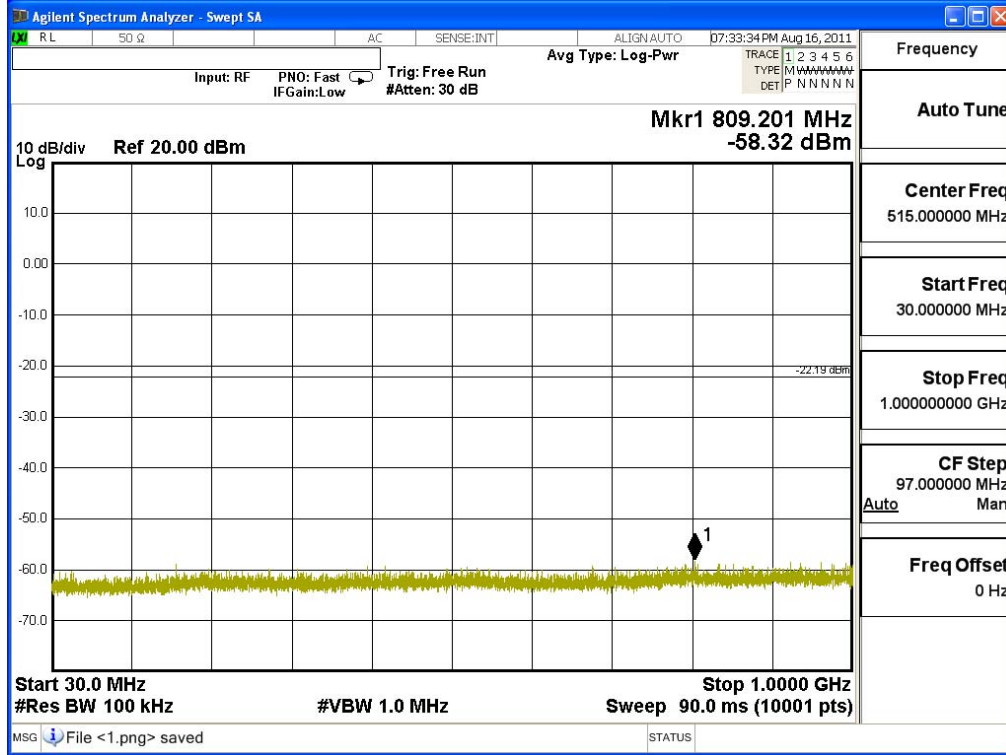

Product : Plug-In PC.
Test Item : RF Antenna Conducted Spurious
Test Site : No.3 OATS
Test Mode : Mode 6: Transmit - 802.11n-20BW_14.4Mbps(5G Band)

Channel 149 (5745MHz) 30MHz -40GHz-Chain A