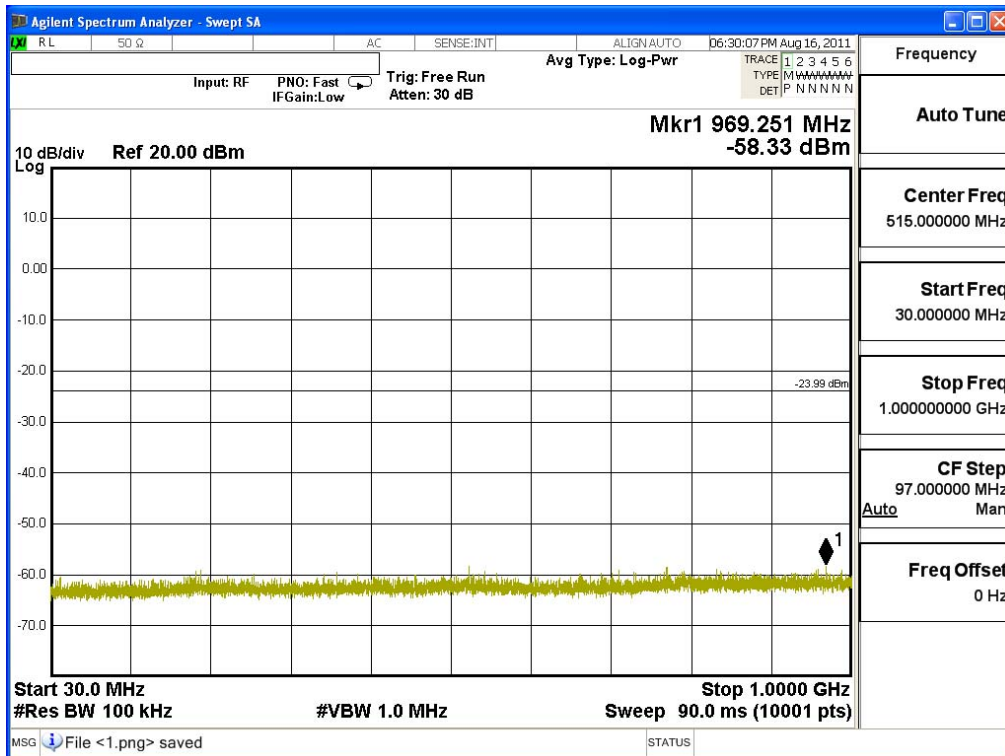

**Channel 11 (2462MHz) 30MHz -25GHz-Chain B**

Product : Plug-In PC.  
 Test Item : RF Antenna Conducted Spurious  
 Test Site : No.3 OATS  
 Test Mode : Mode 5: Transmit - 802.11n-40BW\_30Mbps(2.4G Band)

**Channel 03 (2422MHz) 30MHz -25GHz-Chain A**

**Channel 06 (2437MHz) 30MHz -25GHz-Chain A**

Channel 09 (2452MHz) 30MHz -25GHz-Chain A

**Channel 03 (2422MHz) 30MHz -25GHz-Chain B**

Channel 06 (2437MHz) 30MHz -25GHz-Chain B

**Channel 09 (2452MHz) 30MHz -25GHz-Chain B**

Product : Plug-In PC.  
 Test Item : RF Antenna Conducted Spurious  
 Test Site : No.3 OATS  
 Test Mode : Mode 6: Transmit - 802.11n-20BW\_14.4Mbps(5G Band)