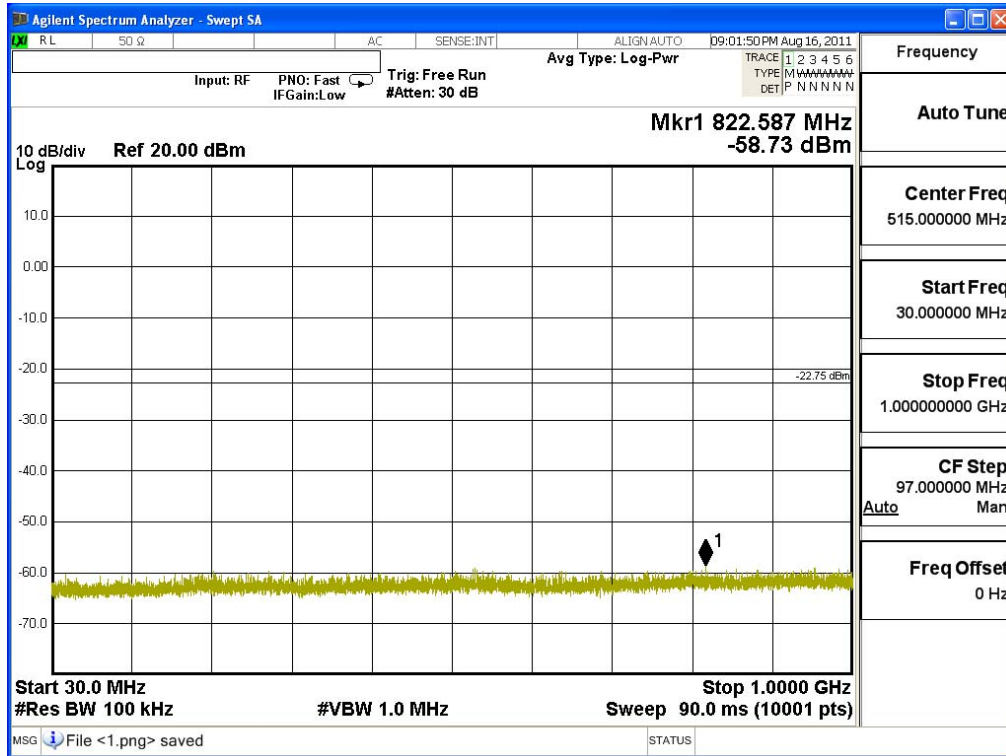

### Channel 149 (5745MHz) 30MHz -40GHz-Chain B

5190

Date: 24.AUG.2011 07:00:42

**Channel 157 (5785MHz) 30MHz -40GHz-Chain B**

5190

Date: 24.AUG.2011 07:01:56

### Channel 165 (5825MHz) 30MHz -40GHz-Chain B

5190

Date: 24.AUG.2011 07:02:42

Product : Plug-In PC.  
 Test Item : RF Antenna Conducted Spurious  
 Test Site : No.3 OATS  
 Test Mode : Mode 7: Transmit - 802.11n-40BW\_30Mbps(5G Band)