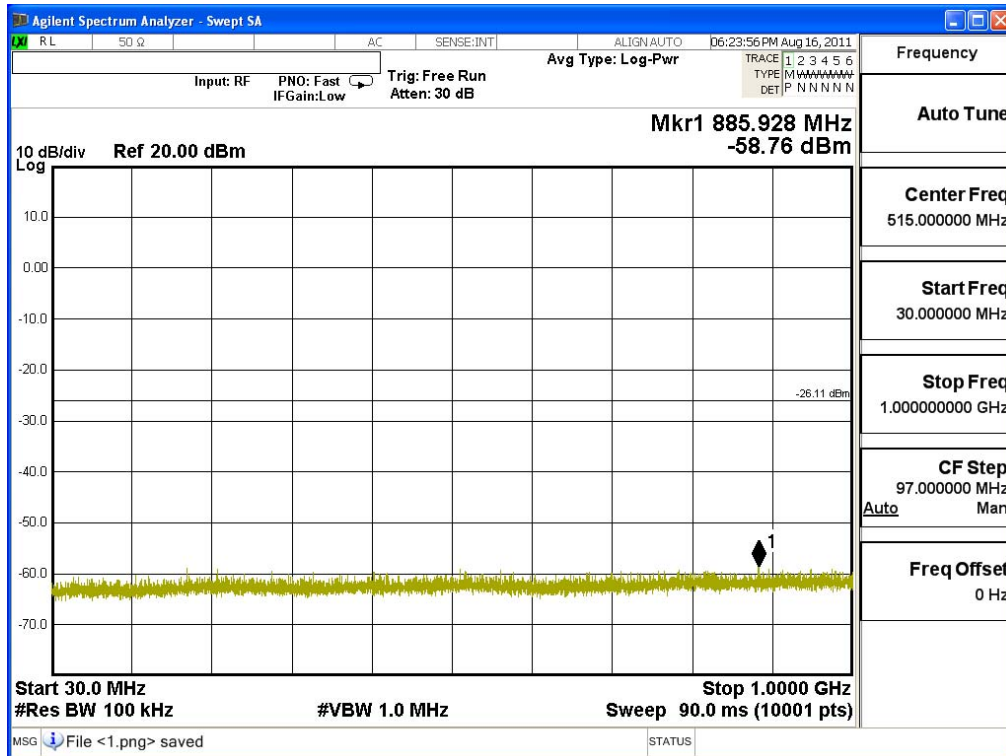

**Channel 11 (2462MHz) 30MHz -25GHz-Chain B**

Product : Plug-In PC.  
 Test Item : RF Antenna Conducted Spurious  
 Test Site : No.3 OATS  
 Test Mode : Mode 5: Transmit - 802.11n-40BW\_30Mbps(2.4G Band)

**Channel 03 (2422MHz) 30MHz -25GHz-Chain A**

**Channel 06 (2437MHz) 30MHz -25GHz-Chain A**

Channel 09 (2452MHz) 30MHz -25GHz-Chain A

**Channel 03 (2422MHz) 30MHz -25GHz-Chain B**

Channel 06 (2437MHz) 30MHz -25GHz-Chain B

**Channel 09 (2452MHz) 30MHz -25GHz-Chain B**

Product : Plug-In PC.  
 Test Item : RF Antenna Conducted Spurious  
 Test Site : No.3 OATS  
 Test Mode : Mode 6: Transmit - 802.11n-20BW\_14.4Mbps(5G Band)