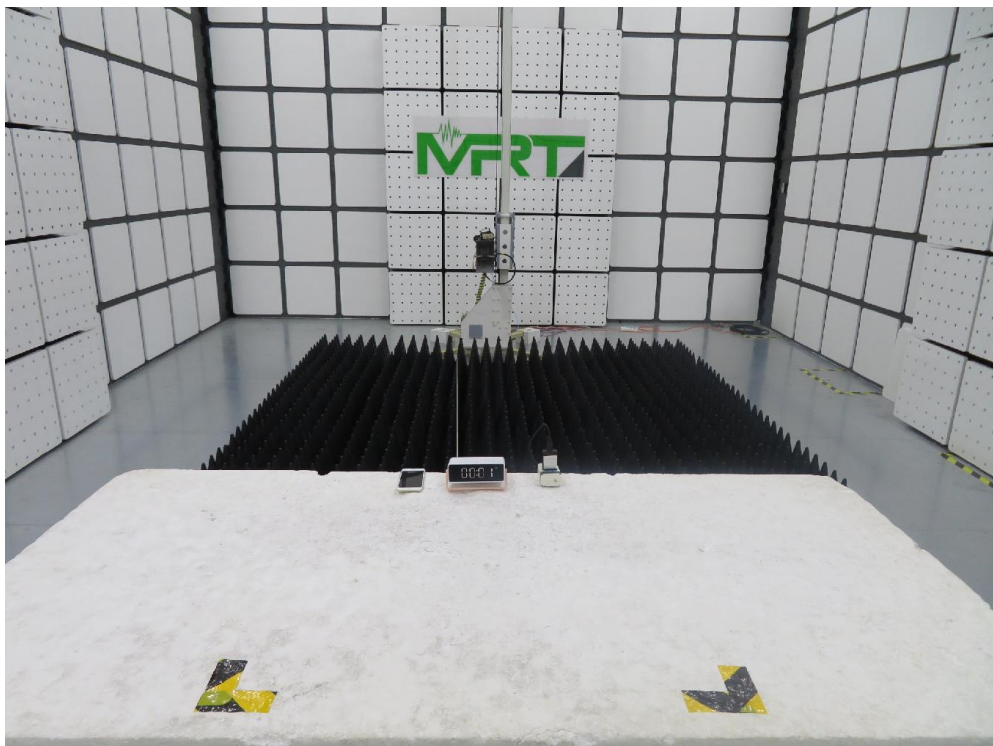

EMC Test Setup Photograph

Test Mode 1

Description: Front View of Conducted Emission Test Setup

Test Mode 1

Description: Back view of Conducted Emission Test Setup

Test Mode 2

Description: Front View of Conducted Emission Test Setup

Test Mode 2

Description: Back view of Conducted Emission Test Setup

Test Mode 1

Description: Radiated Spurious Emission Test Setup for 30MHz ~ 1GHz

Test Mode 1

Description: Radiated Spurious Emission Test Setup for 1GHz ~ 18GHz