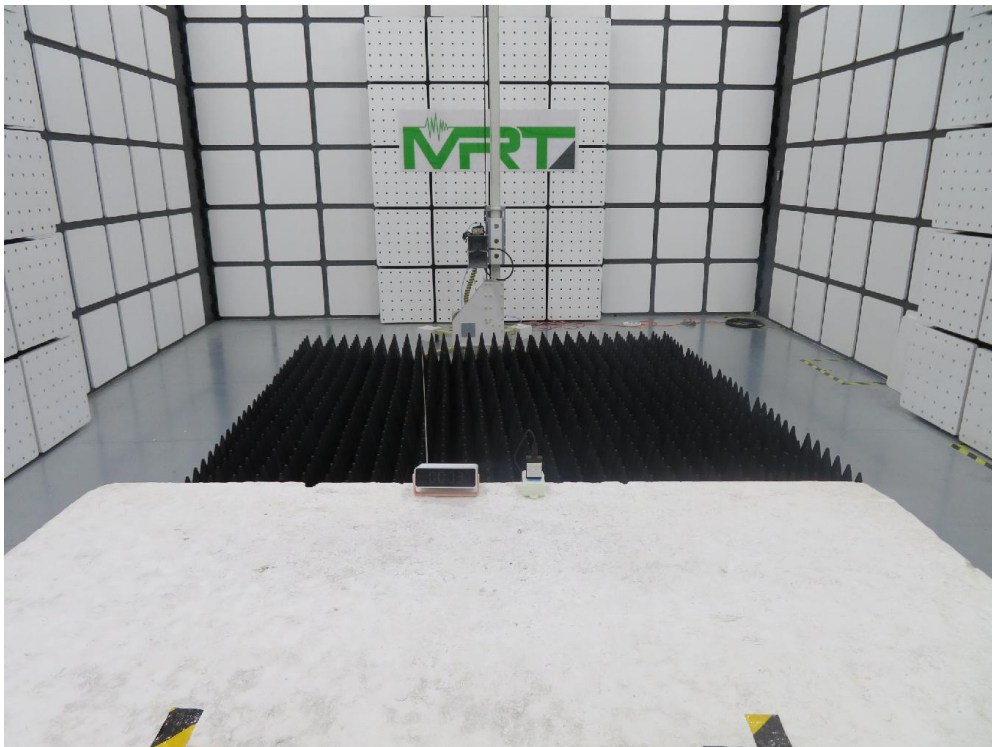

Test Mode 2

Description: Radiated Spurious Emission Test Setup for 1GHz ~ 18GHz