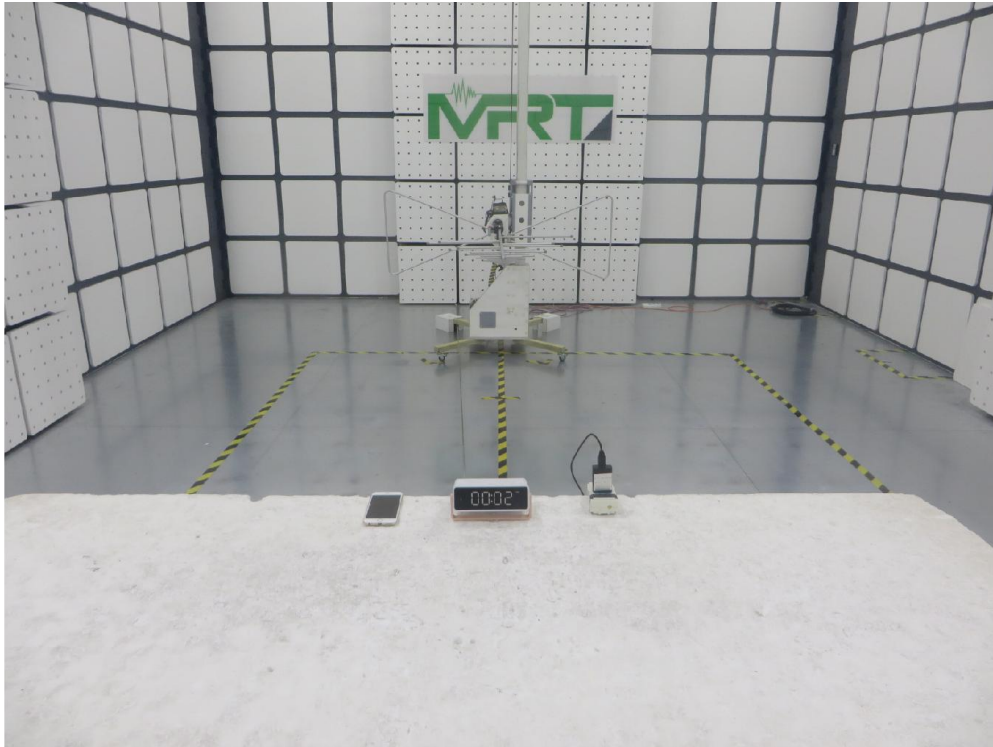

EMC Test Setup Photograph

Test Mode 1

Description: Front View of Conducted Emission Test Setup

Test Mode 1

Description: Back view of Conducted Emission Test Setup

Test Mode 2

Description: Front View of Conducted Emission Test Setup

Test Mode 2

Description: Back view of Conducted Emission Test Setup

Test Mode 1

Description: Radiated Spurious Emission Test Setup for 30MHz ~ 1GHz

Test Mode 1

Description: Radiated Spurious Emission Test Setup for 1GHz ~ 18GHz