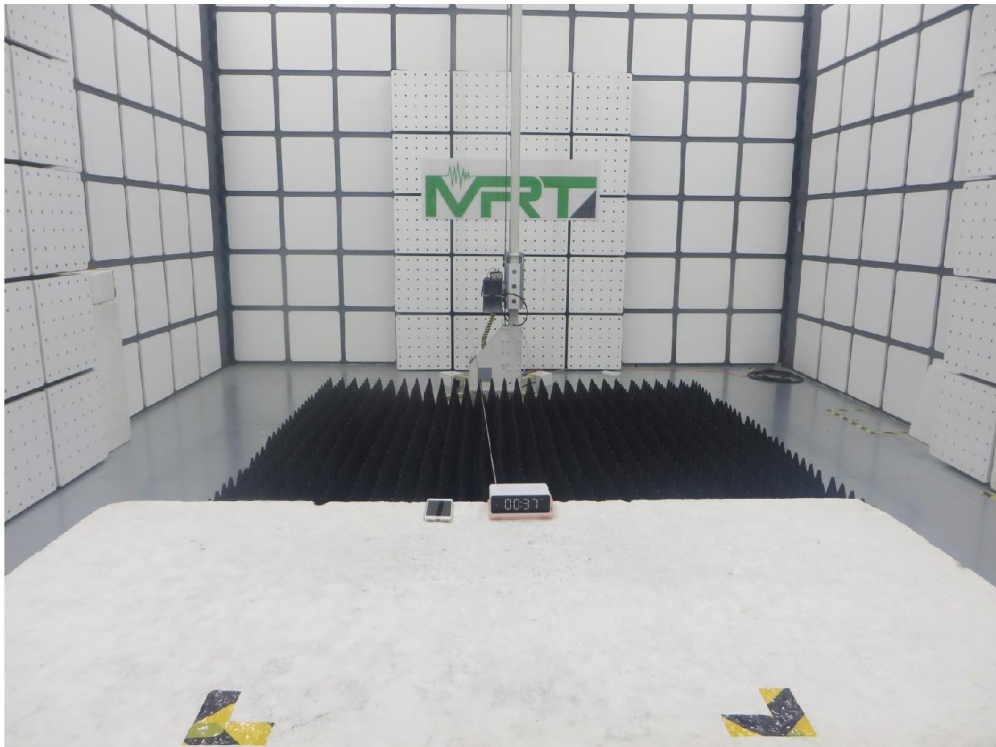

Test Mode 3

Description: Radiated Spurious Emission Test Setup for 1GHz ~ 18GHz