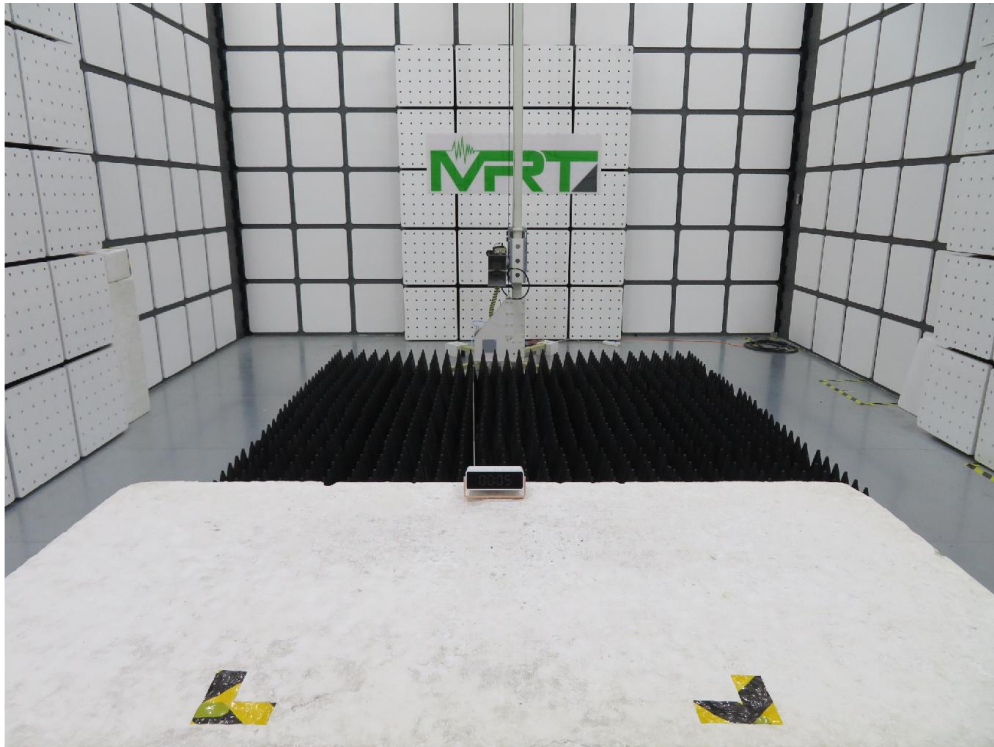

Test Mode 3

Description: Radiated Spurious Emission Test Setup for 1GHz ~ 18GHz

Test Mode 4

Description: Radiated Spurious Emission Test Setup for 30MHz ~ 1GHz

Test Mode 4

Description: Radiated Spurious Emission Test Setup for 1GHz ~ 18GHz

RF Test Setup Photograph

Description: Front view of Conducted Emission Test Setup

Description: Back view of Conducted Emission Test Setup

Description: Radiated Emission Test Setup for below 1GHz

Description: Radiated Emission Test Setup for above 1GHz