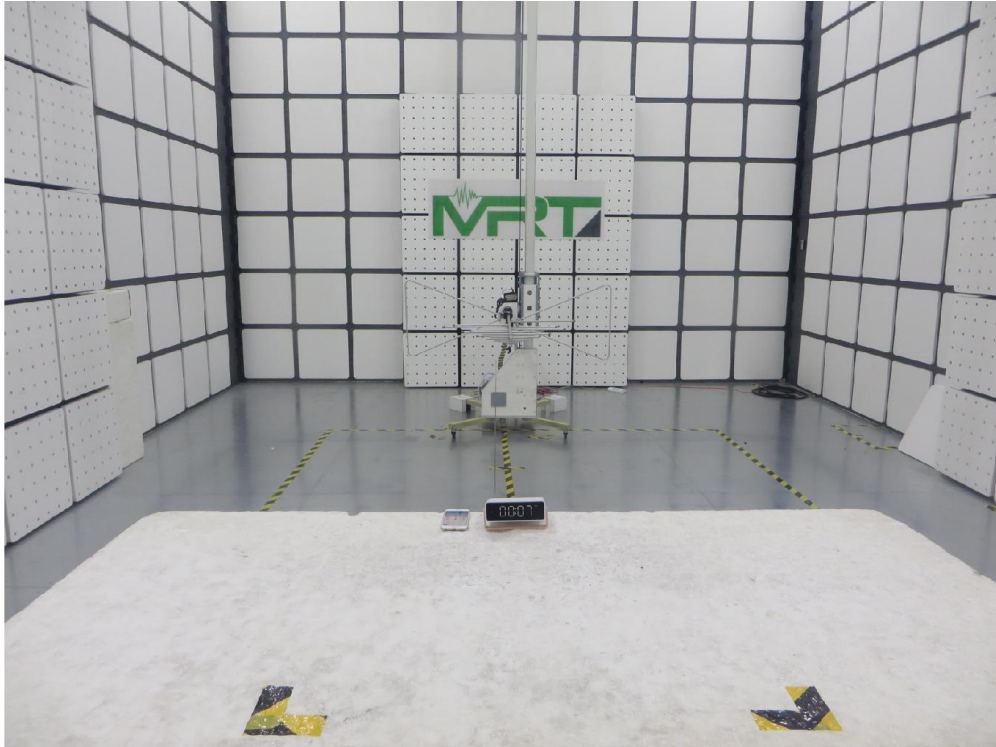

Test Mode 2

Description: Back view of Conducted Emission Test Setup

Test Mode 1

Description: Radiated Spurious Emission Test Setup for 30MHz ~ 1GHz

Test Mode 1

Description: Radiated Spurious Emission Test Setup for 1GHz ~ 18GHz

Test Mode 2

Description: Radiated Spurious Emission Test Setup for 30MHz ~ 1GHz

Test Mode 2

Description: Radiated Spurious Emission Test Setup for 1GHz ~ 18GHz

Test Mode 3

Description: Radiated Spurious Emission Test Setup for 30MHz ~ 1GHz

Test Mode 3

Description: Radiated Spurious Emission Test Setup for 1GHz ~ 18GHz

Test Mode 4

Description: Radiated Spurious Emission Test Setup for 30MHz ~ 1GHz

Test Mode 4

Description: Radiated Spurious Emission Test Setup for 1GHz ~ 18GHz

RF Test Setup Photograph

Description: Front view of Conducted Emission Test Setup

Description: Back view of Conducted Emission Test Setup

Description: Radiated Emission Test Setup for below 1GHz

Description: Radiated Emission Test Setup for above 1GHz