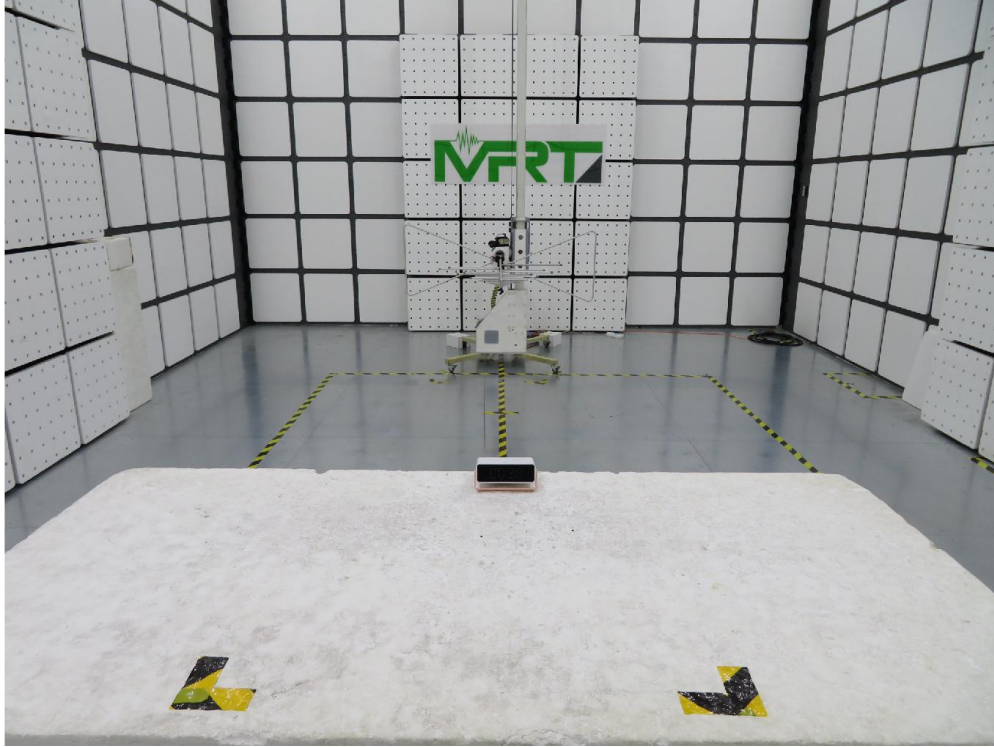

Test Mode 2

Description: Back view of Conducted Emission Test Setup

Test Mode 1

Description: Radiated Spurious Emission Test Setup for 30MHz ~ 1GHz

Test Mode 1

Description: Radiated Spurious Emission Test Setup for 1GHz ~ 18GHz

Test Mode 2

Description: Radiated Spurious Emission Test Setup for 30MHz ~ 1GHz

Test Mode 2

Description: Radiated Spurious Emission Test Setup for 1GHz ~ 18GHz

Test Mode 3

Description: Radiated Spurious Emission Test Setup for 30MHz ~ 1GHz

Test Mode 3

Description: Radiated Spurious Emission Test Setup for 1GHz ~ 18GHz

Test Mode 4

Description: Radiated Spurious Emission Test Setup for 30MHz ~ 1GHz

Test Mode 4

Description: Radiated Spurious Emission Test Setup for 1GHz ~ 18GHz

RF Test Setup Photograph

Description: Front view of Conducted Emission Test Setup

Description: Back view of Conducted Emission Test Setup

Description: Radiated Emission Test Setup for below 1GHz

Description: Radiated Emission Test Setup for above 1GHz