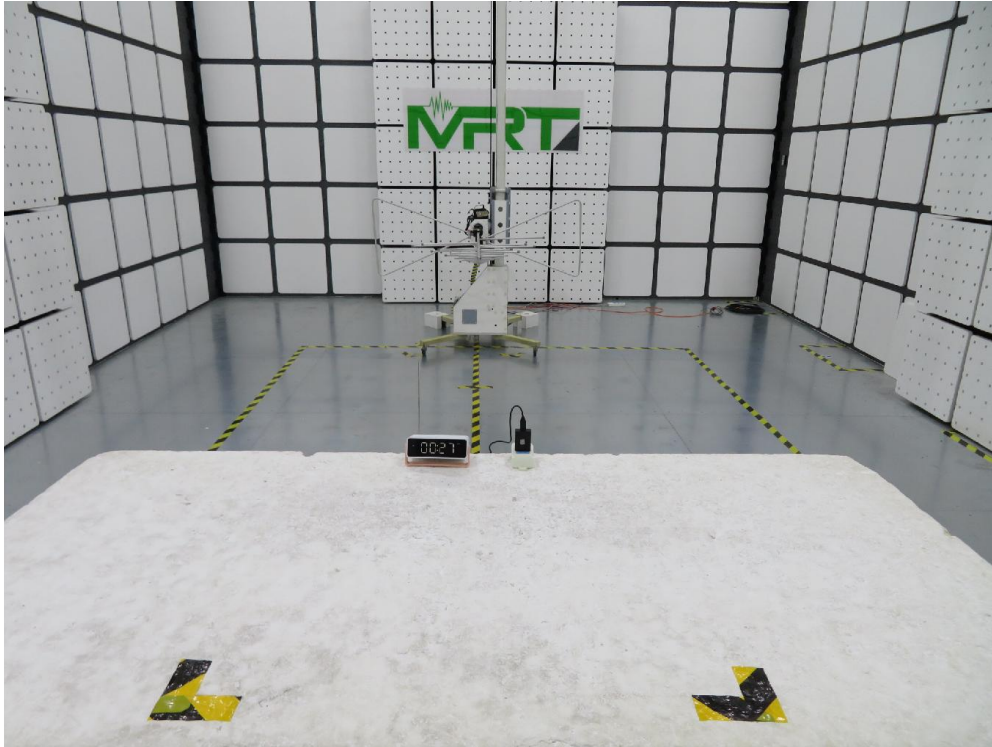

EMC Test Setup Photograph

Test Mode 1

Description: Front View of Conducted Emission Test Setup

Test Mode 1

Description: Back view of Conducted Emission Test Setup

Test Mode 2

Description: Front View of Conducted Emission Test Setup

Test Mode 2

Description: Back view of Conducted Emission Test Setup

Test Mode 1

Description: Radiated Spurious Emission Test Setup for 30MHz ~ 1GHz

Test Mode 1

Description: Radiated Spurious Emission Test Setup for 1GHz ~ 18GHz

Test Mode 2

Description: Radiated Spurious Emission Test Setup for 30MHz ~ 1GHz

Test Mode 2

Description: Radiated Spurious Emission Test Setup for 1GHz ~ 18GHz

Test Mode 3

Description: Radiated Spurious Emission Test Setup for 30MHz ~ 1GHz