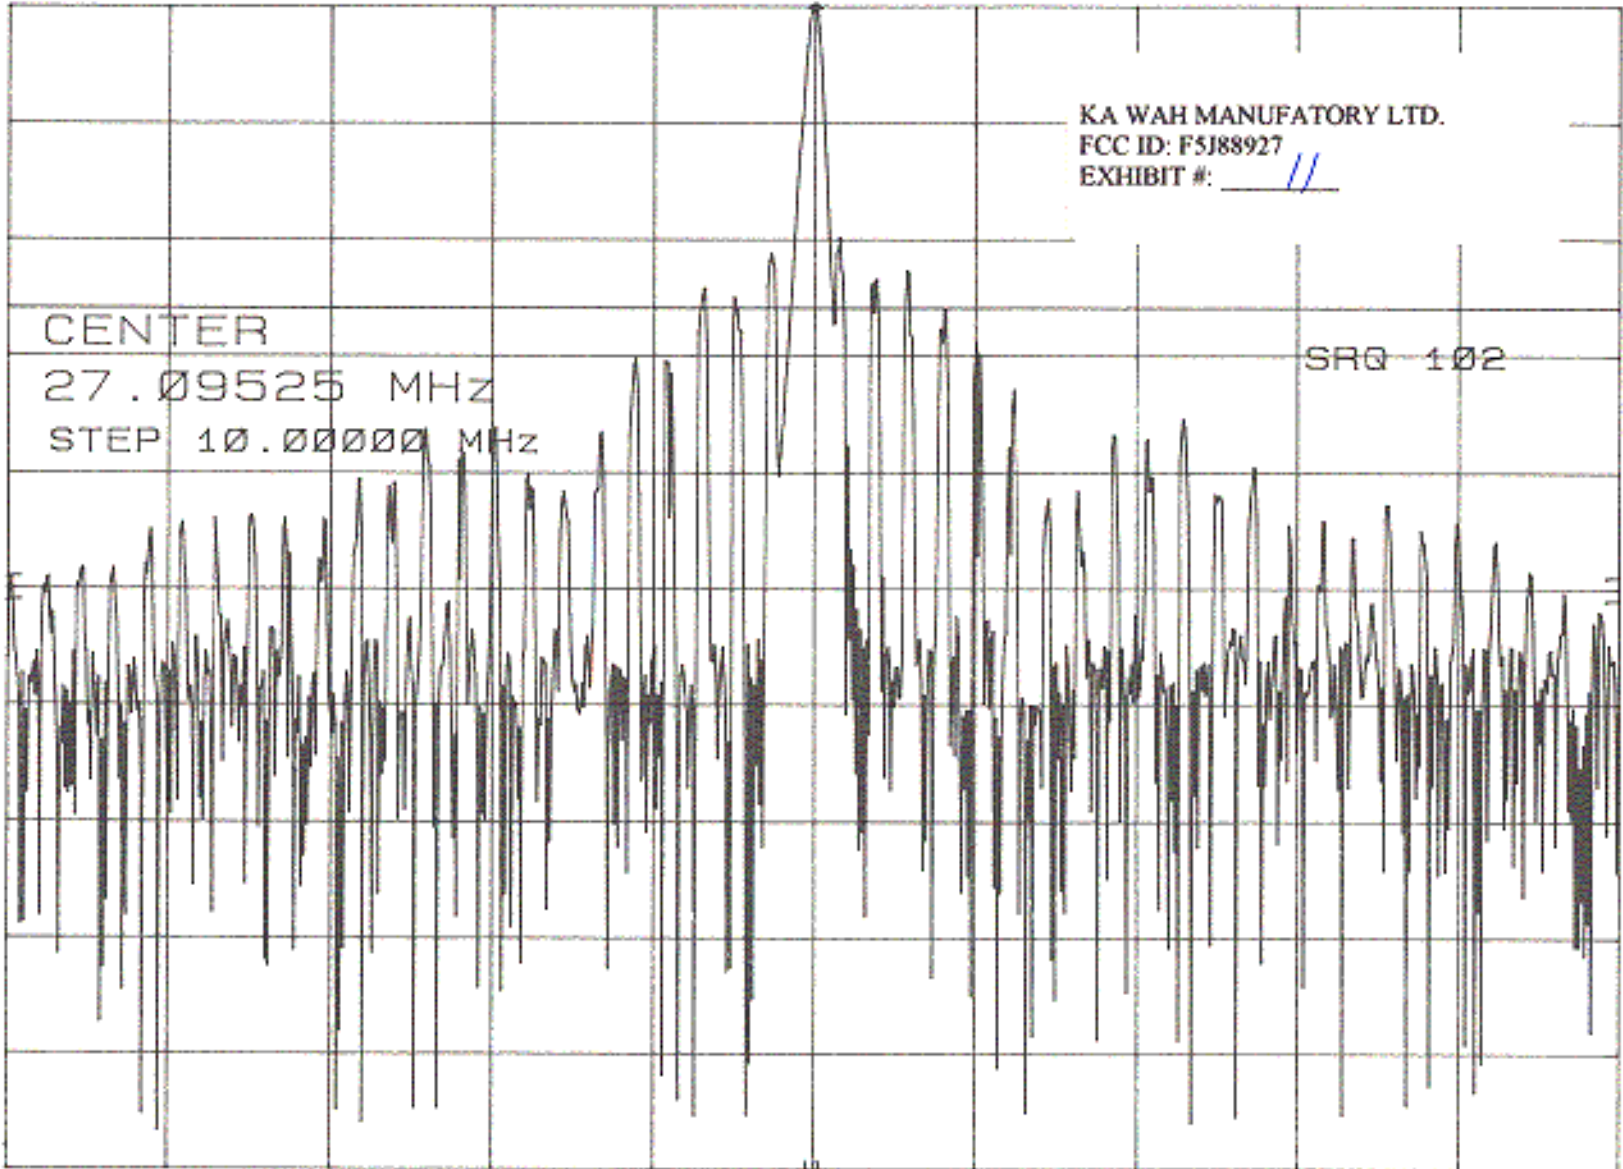

MKR 27.09525 MHz  
33.10 dB $\mu$ V

hp REF 33.1 dB $\mu$ V ATTEN 10 dB +0 dB

10 dB/

OFFSET  
-20.0  
dB

DL  
7.1  
dB $\mu$ V

KA WAH MANUFATORY LTD.  
FCC ID: F5J88927  
EXHIBIT #:     //    

CENTER 27.09525 MHz SPAN 50.00 kHz  
RES BW 300 Hz VBW 100 kHz SWP 1.0 sec