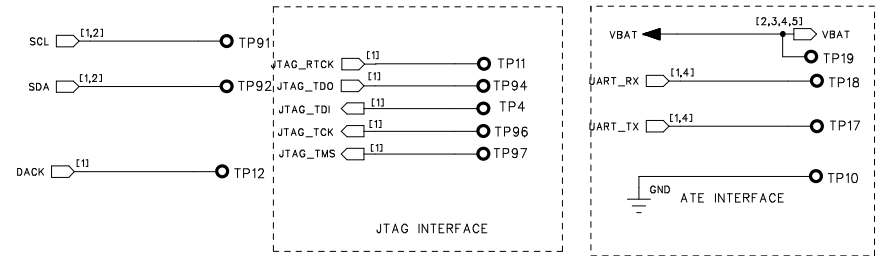

Bluetooth+DECT VoiceBox

Bluetooth+DECT VoiceBox

Bluetooth+DECT VoiceBox

Bluetooth+DECT VoiceBox

TITLE: BC06_AUDIO_ROM_QFN		PRODUCT NO:	
DRAWN BY: J B	DATA:	LY NO:	
CHECKS BY:	DATA:	SCALE: 1/1	REV NO: V01
APPROVED BY:	DATA:	SIZE: A4	SHEET: 1/1