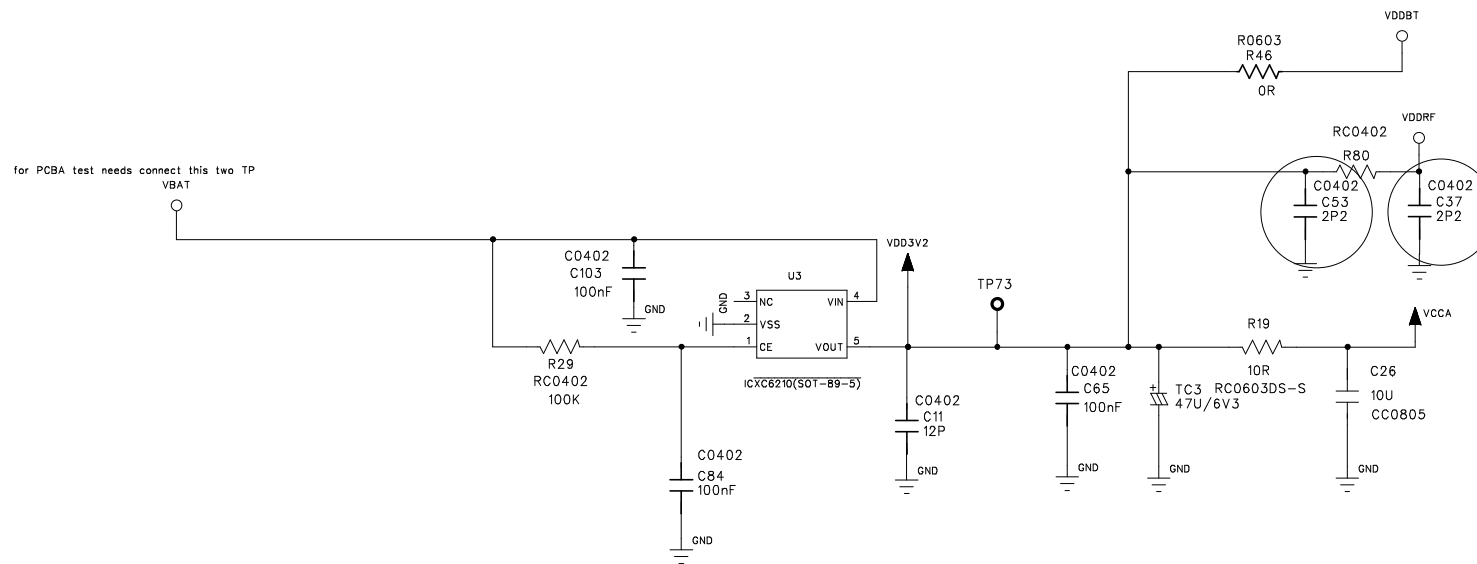

Bluetooth+DECT VoiceBox

Bluetooth+DECT VoiceBox

Bluetooth+DECT VoiceBox

Bluetooth+DECT VoiceBox

TITLE: BC06_AUDIO_ROM_QFN		PRODUCT NO:	
DRAWN BY: J B	DATA:	LY NO:	
CHECKS BY:	DATA:	SCALE: 1/1	REV NO: V01
APPROVED BY:	DATA:	SIZE: A4	SHEET: 1/1