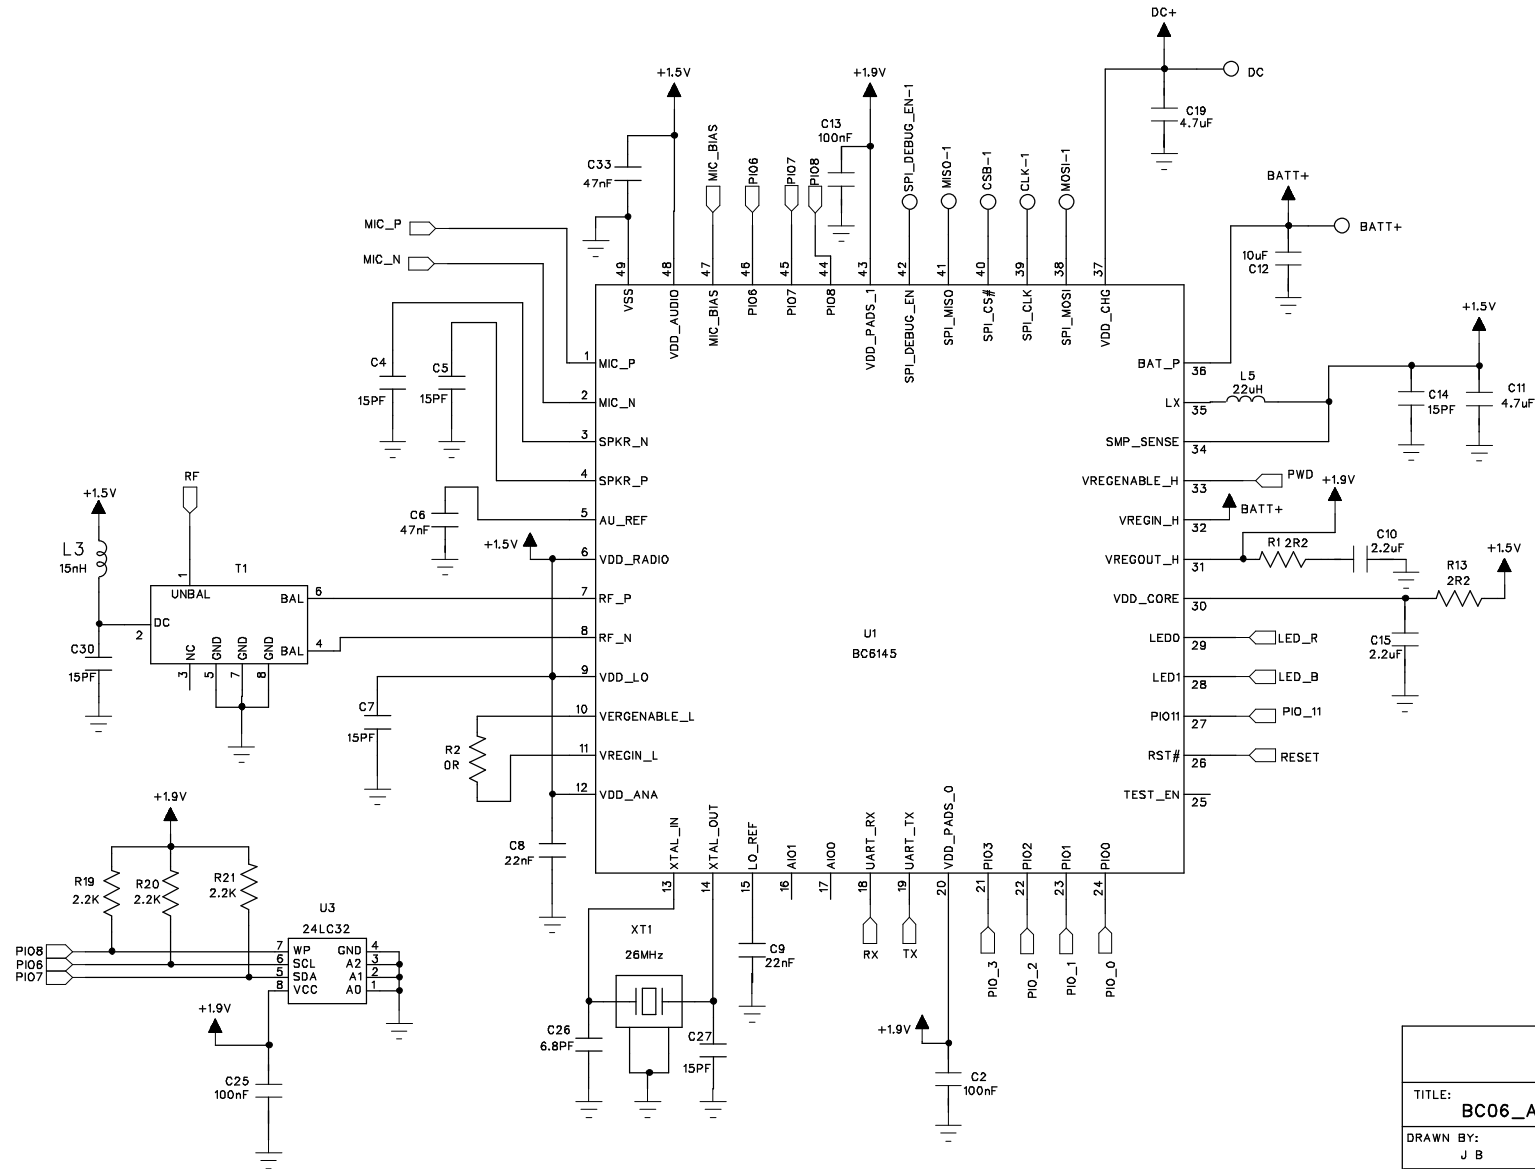

Bluetooth+DECT VoiceBox

Bluetooth+DECT VoiceBox

Bluetooth+DECT VoiceBox

Bluetooth+DECT VoiceBox

TITLE: BC06_AUDIO_ROM_QFN		PRODUCT NO:	
DRAWN BY: J B	DATA:	LY NO:	
CHECKS BY:	DATA:	SCALE: 1/1	REV NO: V01
APPROVED BY:	DATA:	SIZE: A4	SHEET: 1/1