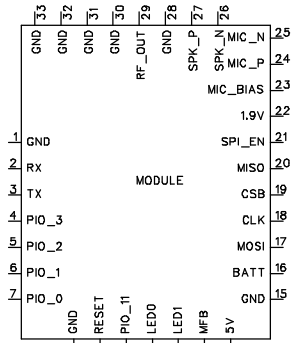

Bluetooth+DECT VoiceBox

Bluetooth+DECT VoiceBox

Bluetooth+DECT VoiceBox

Bluetooth+DECT VoiceBox

TITLE: BC06_AUDIO_ROM_QFN		PRODUCT NO:	
DRAWN BY: J B	DATA:	LY NO:	
CHECKS BY:	DATA:	SCALE: 1/1	REV NO: V01
APPROVED BY:	DATA:	SIZE: A4	SHEET: 1/1