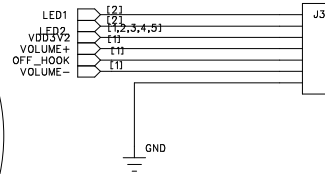

Bluetooth+DECT VoiceBox

Bluetooth+DECT VoiceBox

Bluetooth+DECT VoiceBox

Bluetooth+DECT VoiceBox

TITLE: BC06_AUDIO_ROM_QFN		PRODUCT NO:	
DRAWN BY: J B	DATA:	LY NO:	
CHECKS BY:	DATA:	SCALE: 1/1	REV NO: V01
APPROVED BY:	DATA:	SIZE: A4	SHEET: 1/1