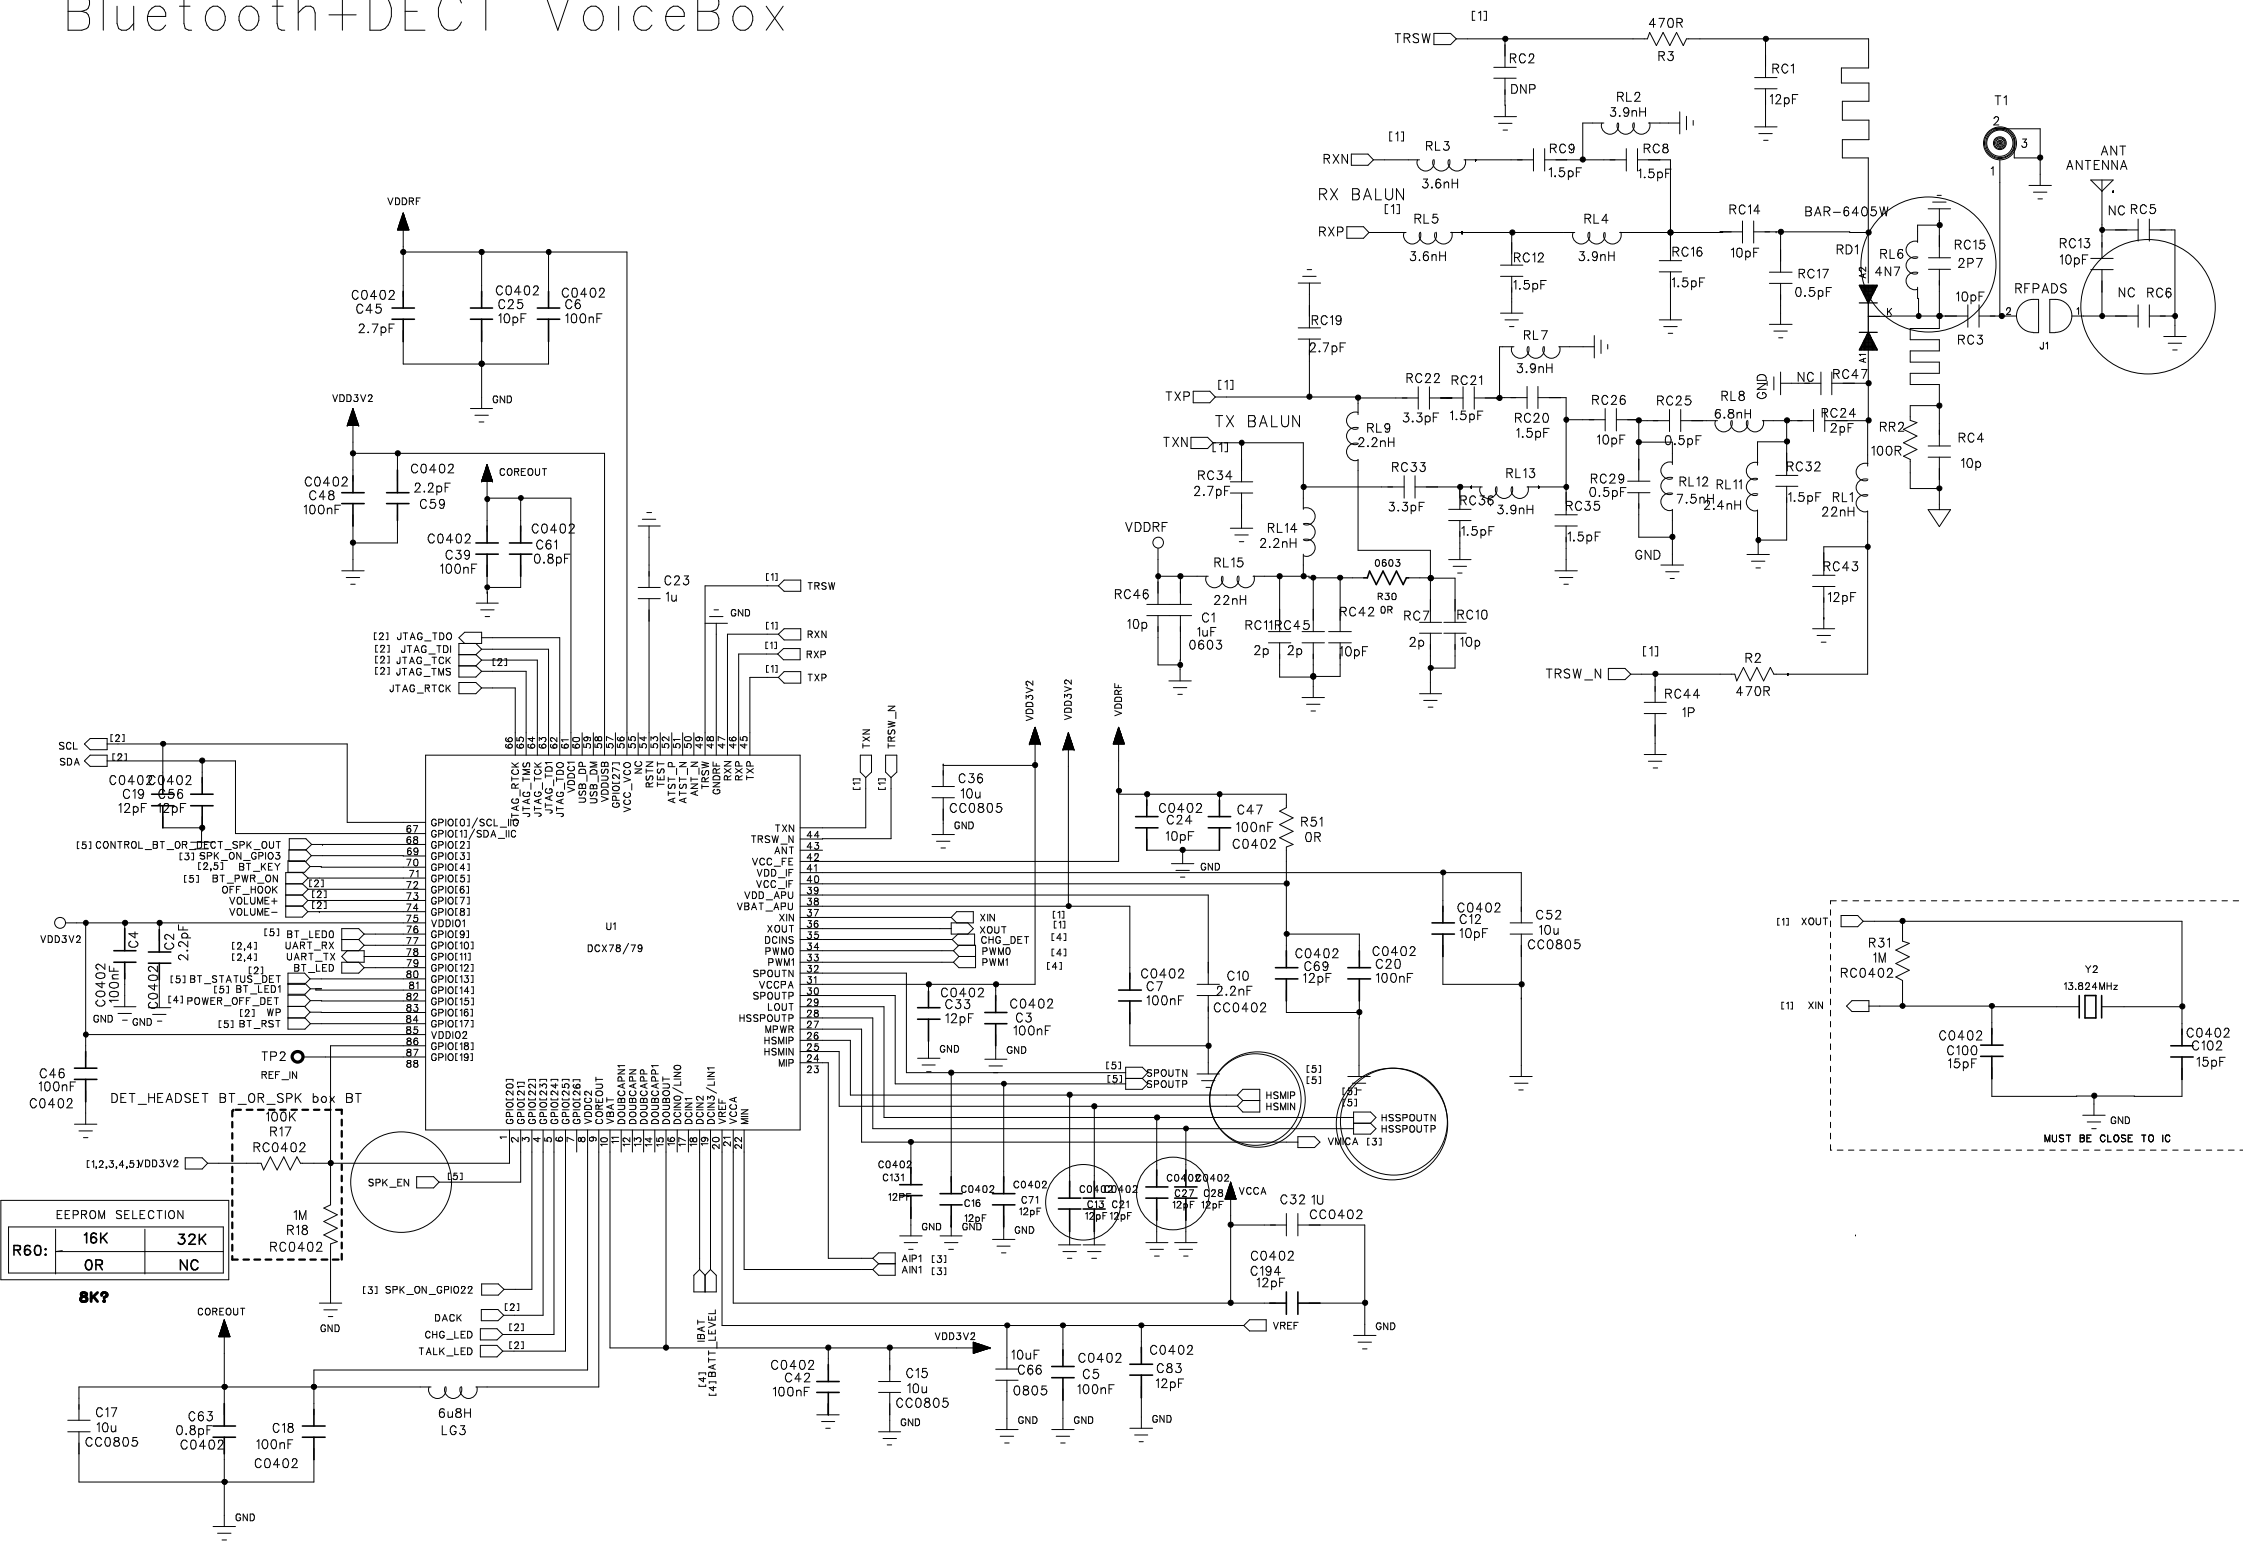

Bluetooth+DECT VoiceBox

Bluetooth+DECT VoiceBox

Bluetooth+DECT VoiceBox

Bluetooth+DECT VoiceBox

TITLE: BC06_AUDIO_ROM_QFN		PRODUCT NO:	
DRAWN BY: J B	DATA:	LY NO:	
CHECKS BY:	DATA:	SCALE: 1/1	REV NO: V01
APPROVED BY:	DATA:	SIZE: A4	SHEET: 1/1