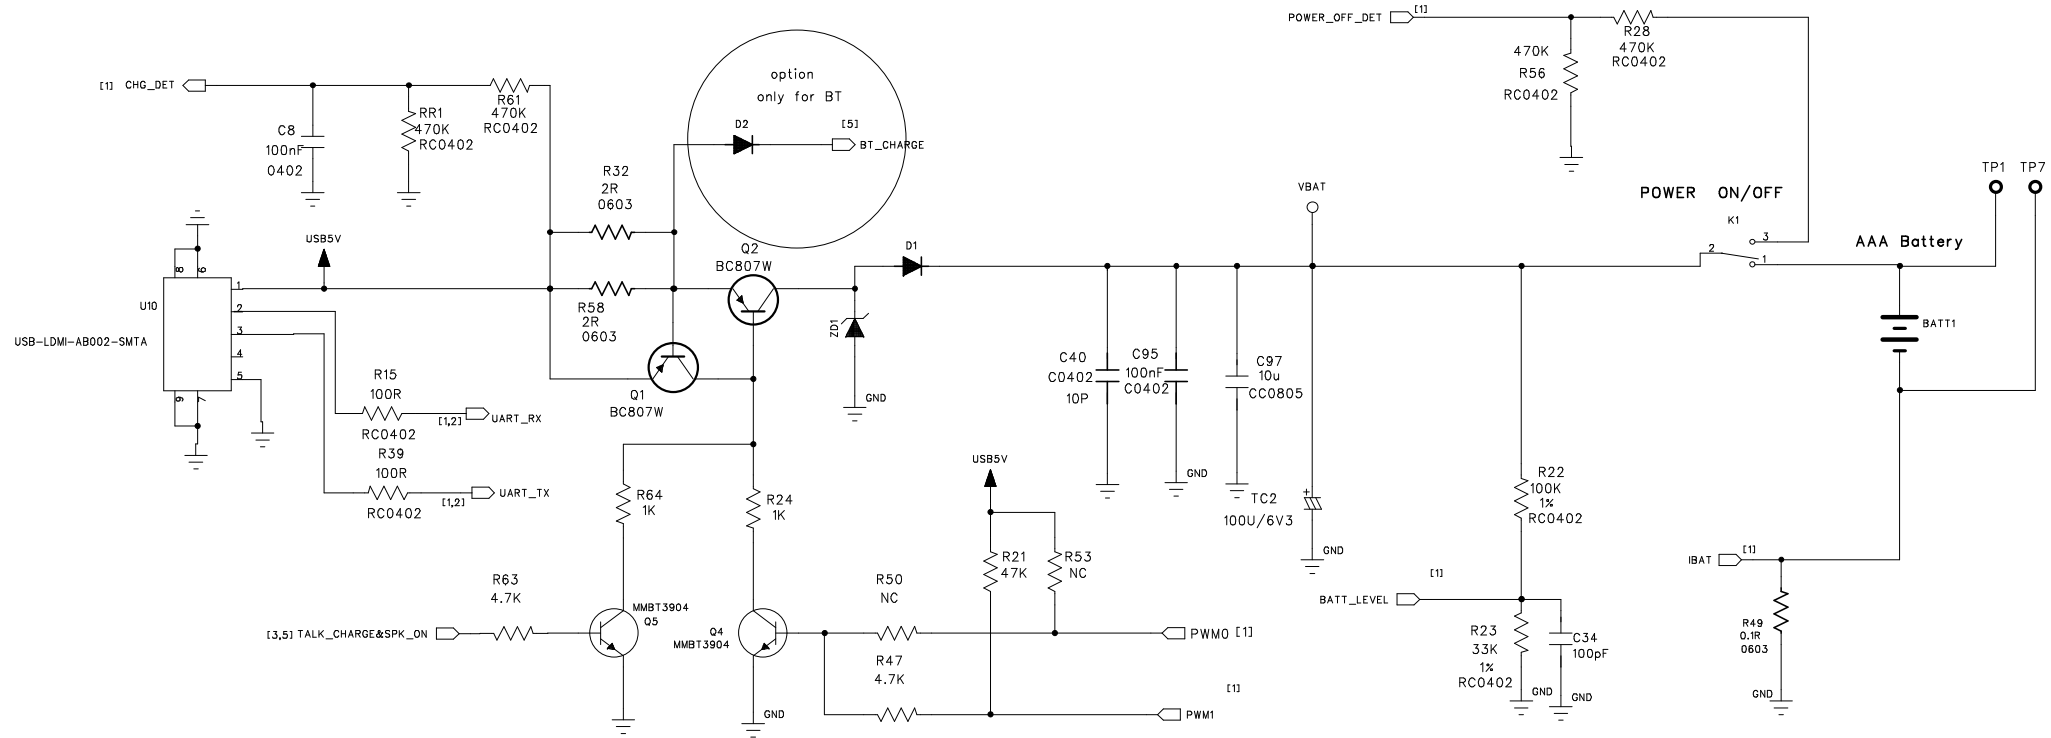

Bluetooth+DECT VoiceBox

Bluetooth+DECT VoiceBox

Bluetooth+DECT VoiceBox

Bluetooth+DECT VoiceBox

TITLE: BC06_AUDIO_ROM_QFN		PRODUCT NO:	
DRAWN BY: J B	DATA:	LY NO:	
CHECKS BY:	DATA:	SCALE: 1/1	REV NO: V01
APPROVED BY:	DATA:	SIZE: A4	SHEET: 1/1