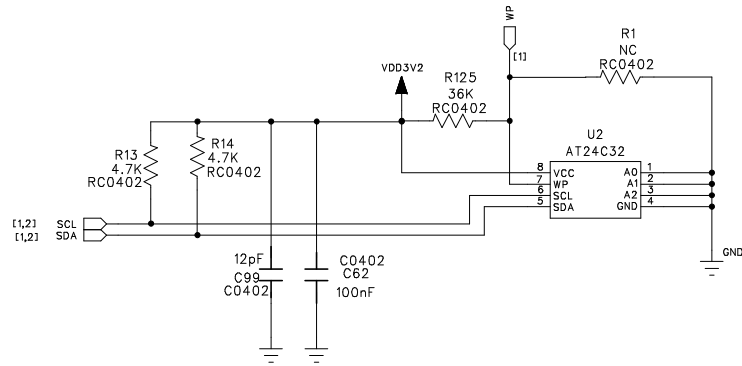

Bluetooth+DECT VoiceBox

Bluetooth+DECT VoiceBox

Bluetooth+DECT VoiceBox

Bluetooth+DECT VoiceBox

TITLE: BC06_AUDIO_ROM_QFN		PRODUCT NO:	
DRAWN BY: J B	DATA:	LY NO:	
CHECKS BY:	DATA:	SCALE: 1/1	REV NO: V01
APPROVED BY:	DATA:	SIZE: A4	SHEET: 1/1