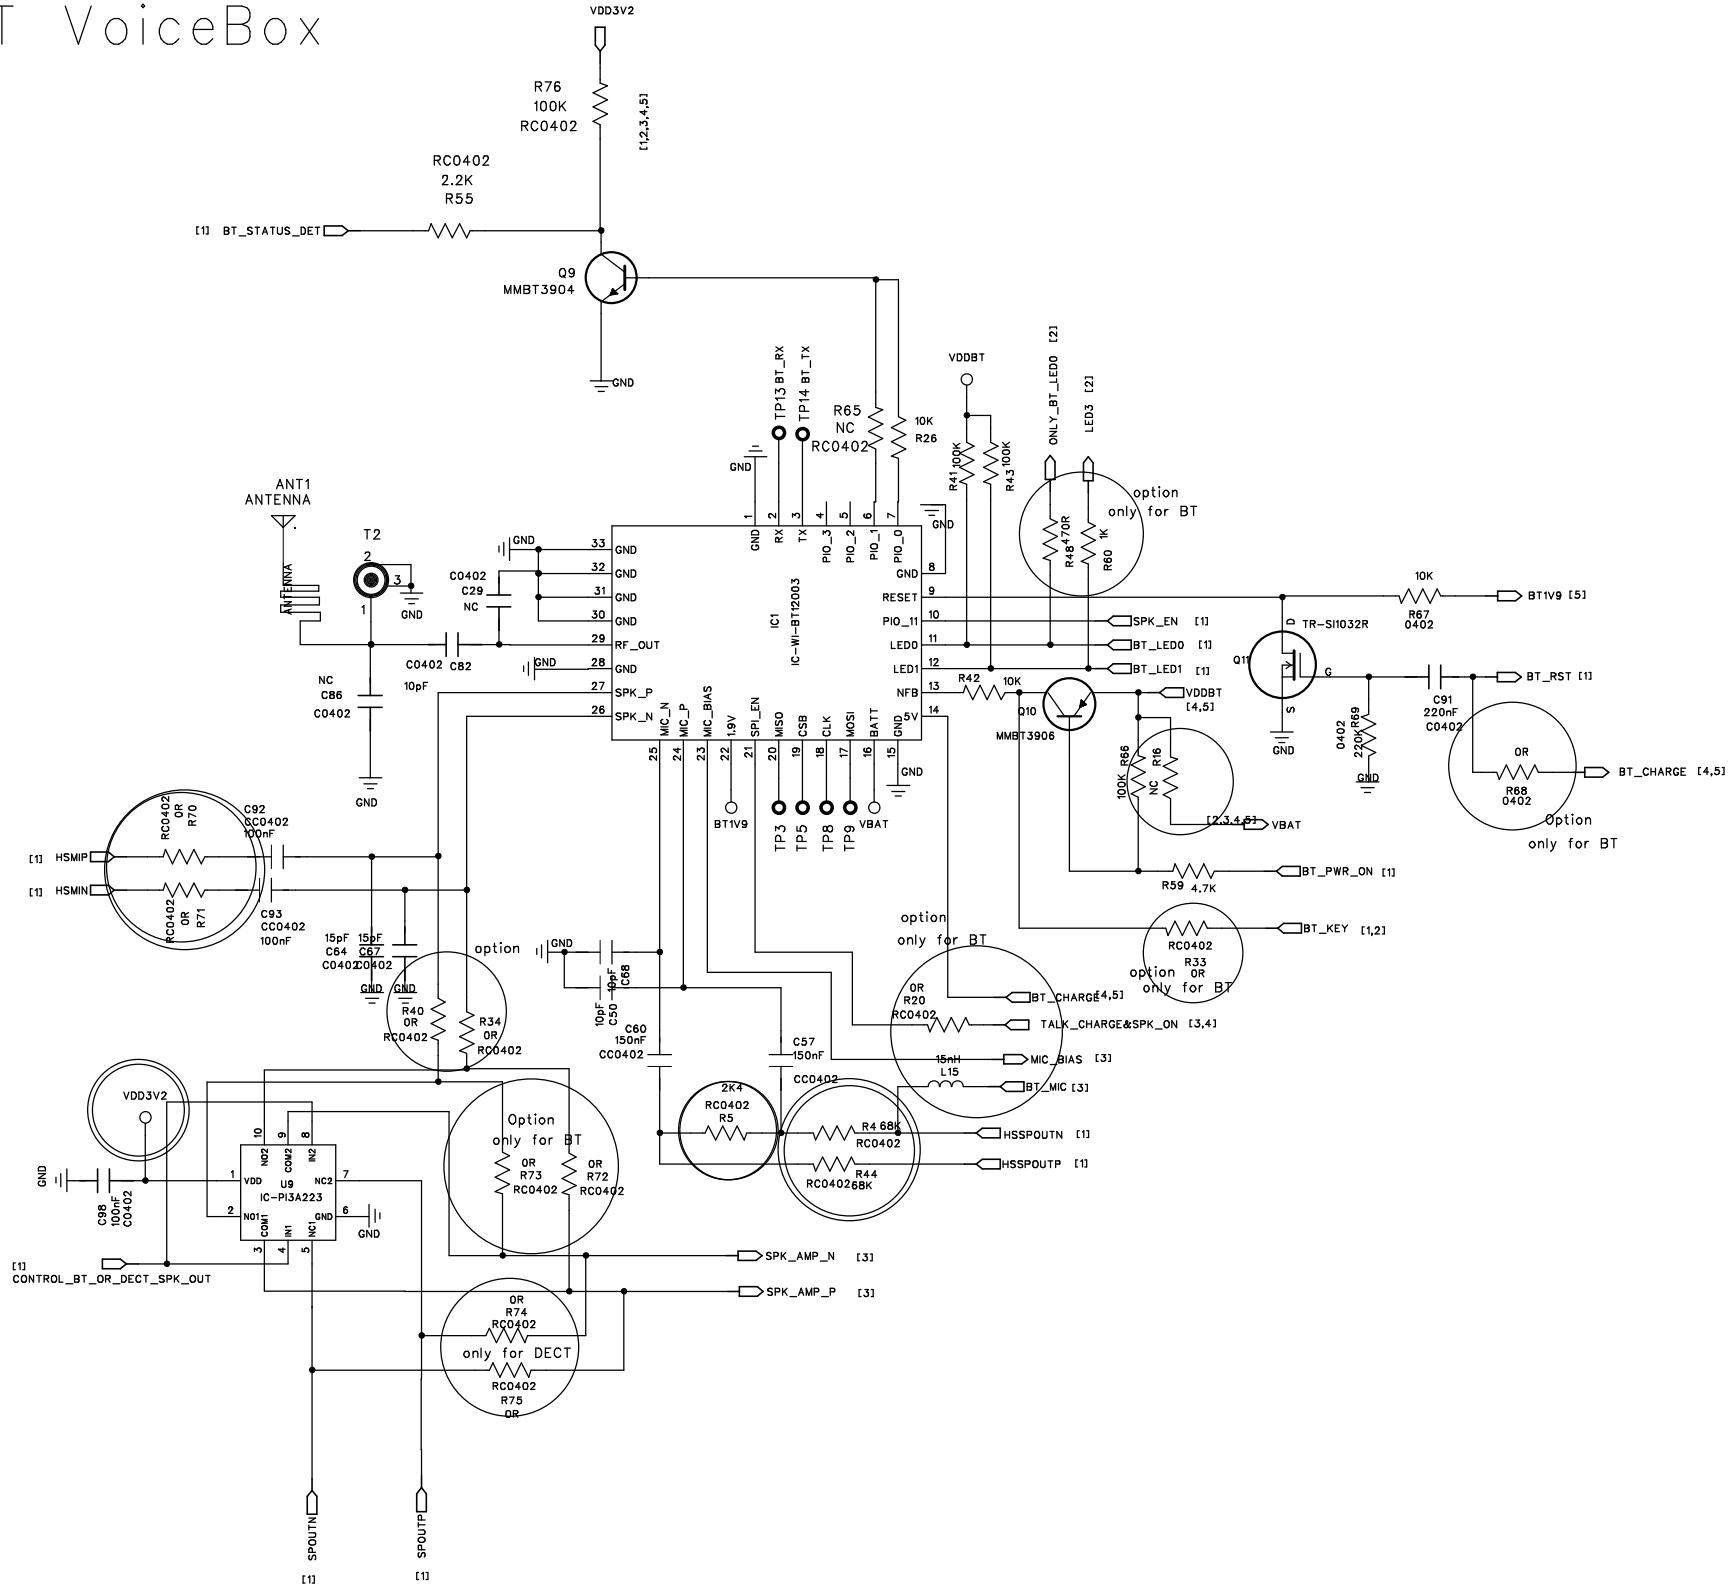

Bluetooth+DECT VoiceBox

Bluetooth+DECT VoiceBox

Bluetooth+DECT VoiceBox

Bluetooth+DECT VoiceBox

TITLE: BC06_AUDIO_ROM_QFN		PRODUCT NO:	
DRAWN BY: J B	DATA:	LY NO:	
CHECKS BY:	DATA:	SCALE: 1/1	REV NO: V01
APPROVED BY:	DATA:	SIZE: A4	SHEET: 1/1