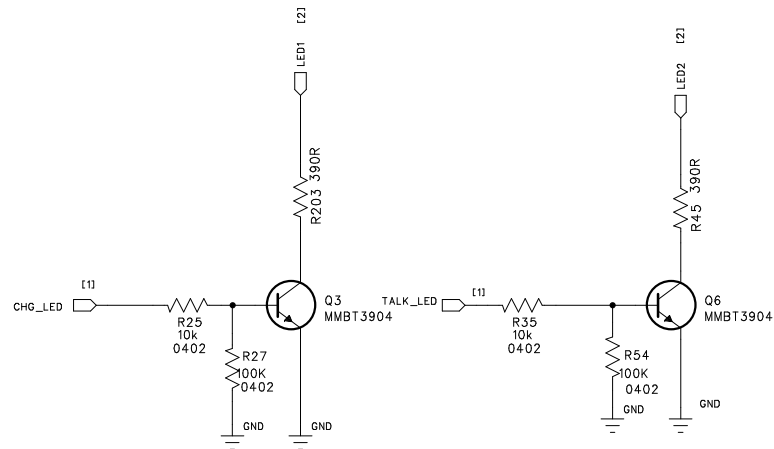

Bluetooth+DECT VoiceBox

Bluetooth+DECT VoiceBox

Bluetooth+DECT VoiceBox

Bluetooth+DECT VoiceBox

TITLE: BC06_AUDIO_ROM_QFN		PRODUCT NO:	
DRAWN BY: J B	DATA:	LY NO:	
CHECKS BY:	DATA:	SCALE: 1/1	REV NO: V01
APPROVED BY:	DATA:	SIZE: A4	SHEET: 1/1