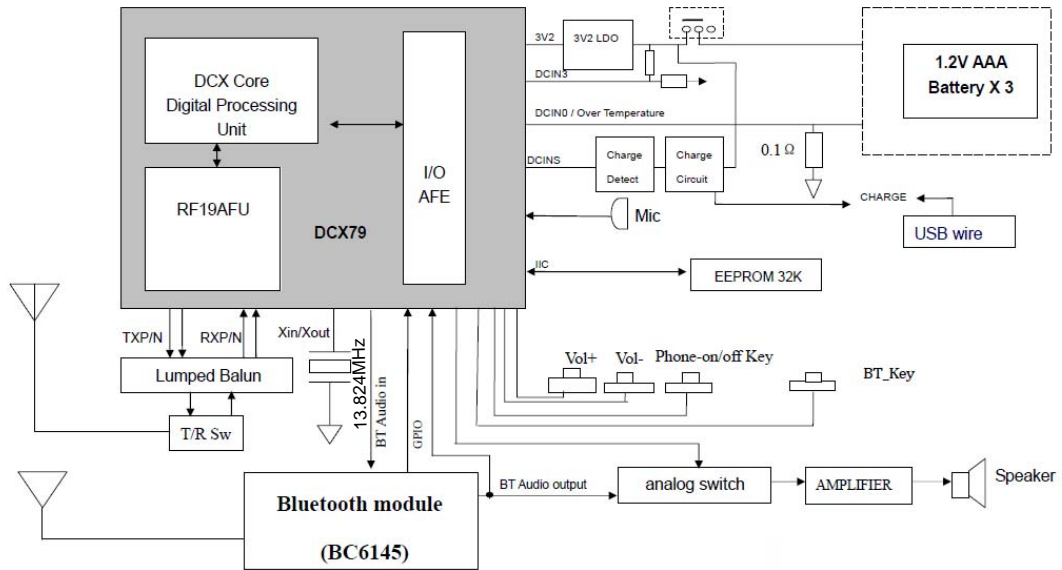

VTech Dual Mode Portable Speaker (MA3222) Block Diagram

Bluetooth Module (BC6145) Block Diagram