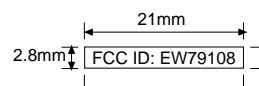

ENGRAVING (A)

ENGRAVING (B)

ENGRAVING (C)

ENGRAVING (D)

ENGRAVING (E)

ENGRAVING (F)

Text: 0.3mm recess, Hi-gloss background is Ra3.15EDM

FCC ID: EW79108

Text: 0.3mm recess, Hi-gloss background is Ra3.15EDM

FCC ID: EW79108