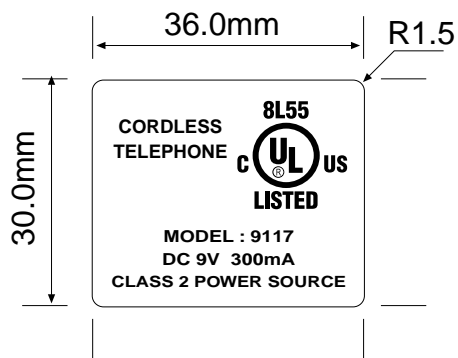

ENGRAVING (A)

ENGRAVING (B)

ENGRAVING (C)

ENGRAVING (D)

ENGRAVING (E)

ENGRAVING (F)

Text: 0.3mm recess, Hi-gloss background is Ra3.15EDM

FCC ID: EW79108

Text: 0.3mm recess, Hi-gloss background is Ra3.15EDM

FCC ID: EW79108