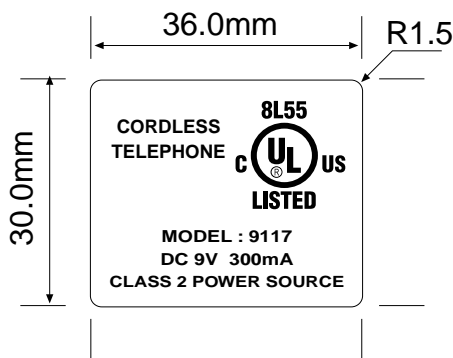

ENGRAVING (A)

ENGRAVING (B)

ENGRAVING (C)

ENGRAVING (D)

ENGRAVING (E)

ENGRAVING (F)

Text: 0.3mm recess, Hi-gloss background is Ra3.15EDM

FCC ID: EW79108

Text: 0.3mm recess, Hi-gloss background is Ra3.15EDM

FCC ID: EW79108