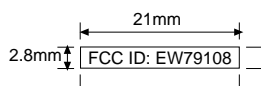

ENGRAVING (A)

ENGRAVING (B)

ENGRAVING (C)

ENGRAVING (D)

ENGRAVING (E)

ENGRAVING (F)

Text: 0.3mm recess, Hi-gloss background is Ra3.15EDM

FCC ID: EW79108

Text: 0.3mm recess, Hi-gloss background is Ra3.15EDM

FCC ID: EW79108