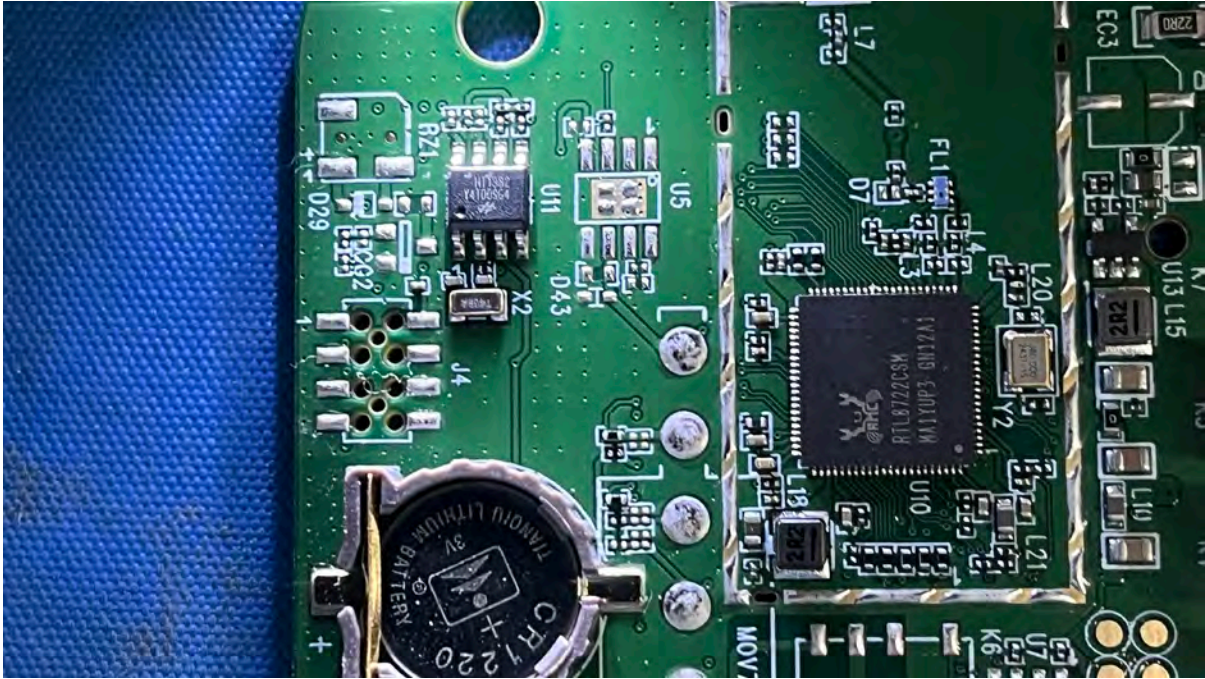

INTERTEK TESTING SERVICES

Equipment Photographs

(Internal)

FCC ID: EW780-T131-00
IC: 1135B-80T13100
PMN: T961NN50