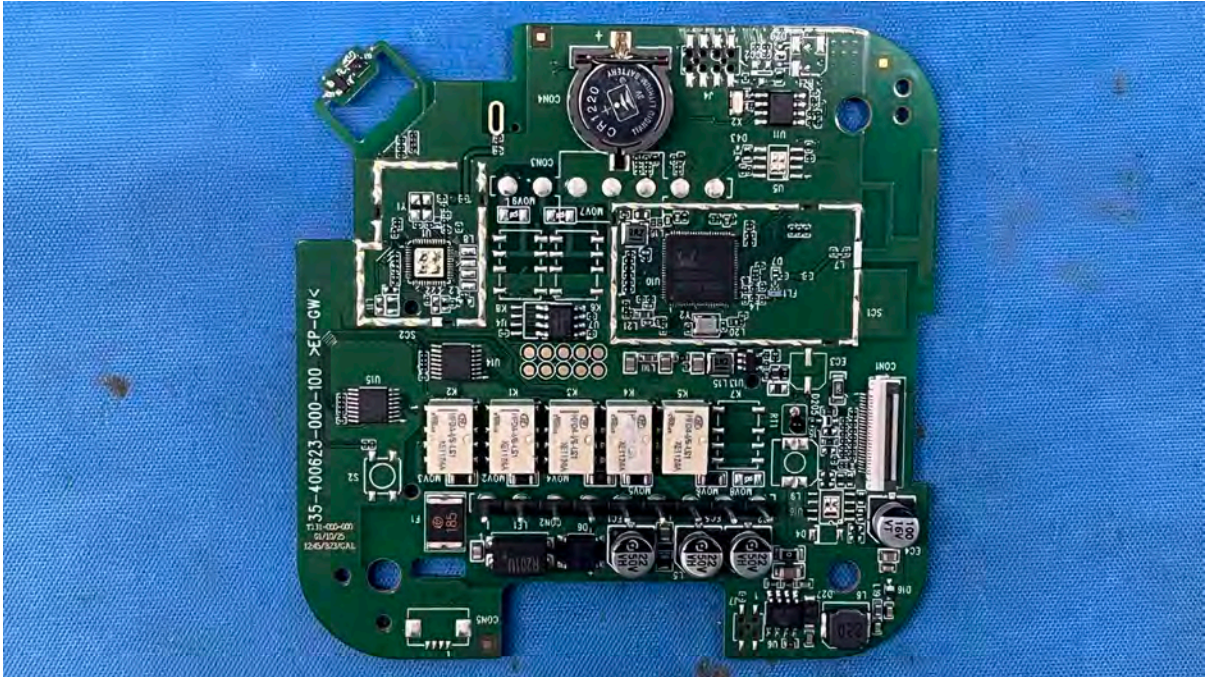

Equipment Photographs

(Internal)

FCC ID: EW780-T131-00
IC: 1135B-80T13100
PMN: T961NN50

INTERTEK TESTING SERVICES

Equipment Photographs

(Internal)

FCC ID: EW780-T131-00
IC: 1135B-80T13100
PMN: T961NN50

INTERTEK TESTING SERVICES

Equipment Photographs

(Internal)

INTERTEK TESTING SERVICES

Equipment Photographs

(Internal)

FCC ID: EW780-T131-00
IC: 1135B-80T13100
PMN: T961NN50

INTERTEK TESTING SERVICES

Equipment Photographs

(Internal)

INTERTEK TESTING SERVICES

Equipment Photographs

(Internal)

FCC ID: EW780-T131-00
IC: 1135B-80T13100
PMN: T961NN50

INTERTEK TESTING SERVICES

Equipment Photographs

(Internal)