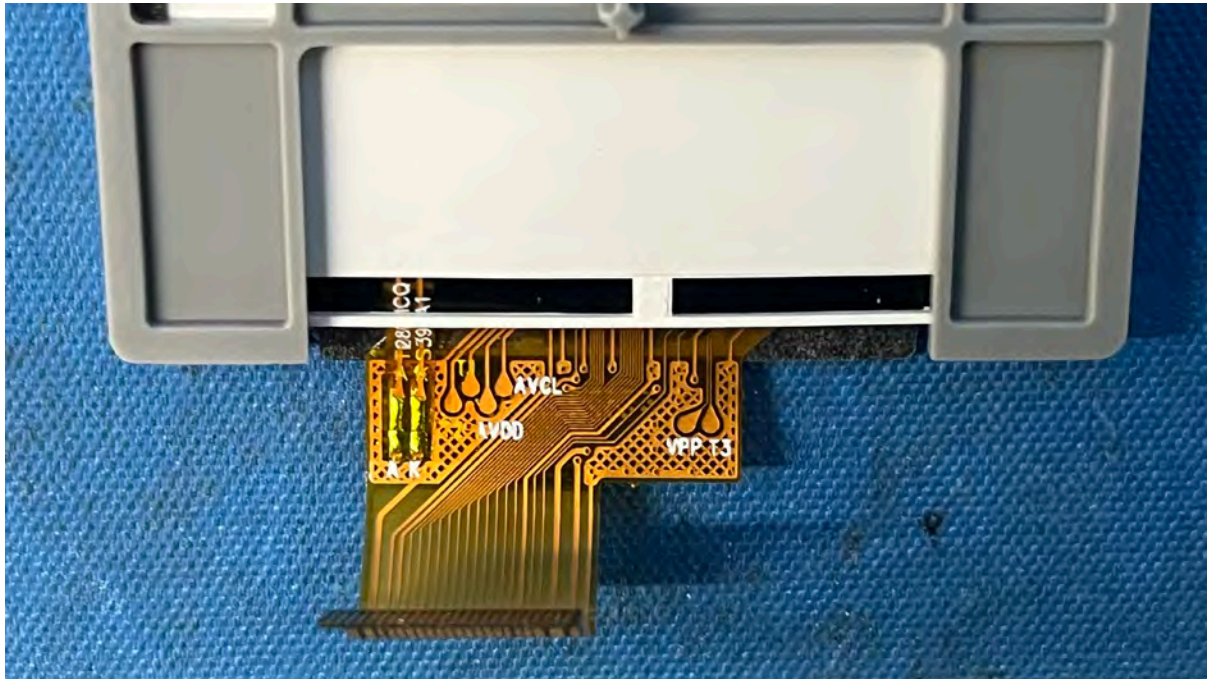

INTERTEK TESTING SERVICES

Equipment Photographs

(Internal)