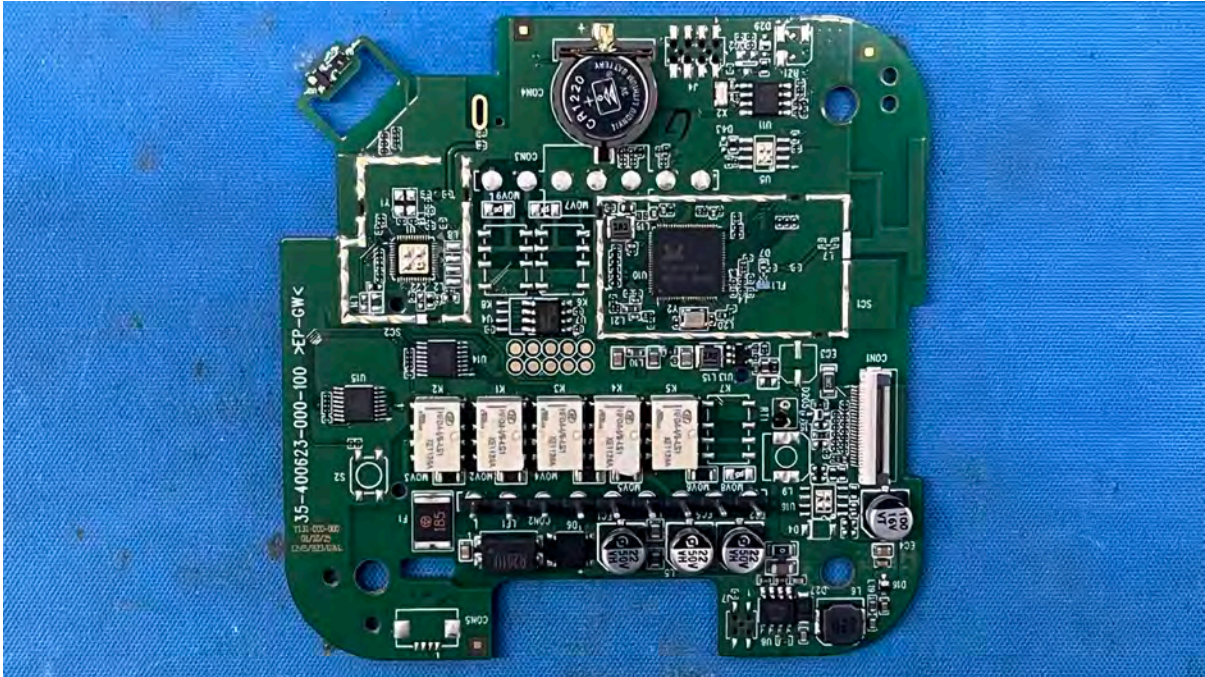

INTERTEK TESTING SERVICES

Equipment Photographs

(Internal)

INTERTEK TESTING SERVICES

Equipment Photographs

(Internal)

FCC ID: EW780-T131-00
IC: 1135B-80T13100
PMN: ST961NN50

INTERTEK TESTING SERVICES

Equipment Photographs

(Internal)

FCC ID: EW780-T131-00
IC: 1135B-80T13100
PMN: ST961NN50

INTERTEK TESTING SERVICES

Equipment Photographs

(Internal)

FCC ID: EW780-T131-00
IC: 1135B-80T13100
PMN: ST961NN50

INTERTEK TESTING SERVICES