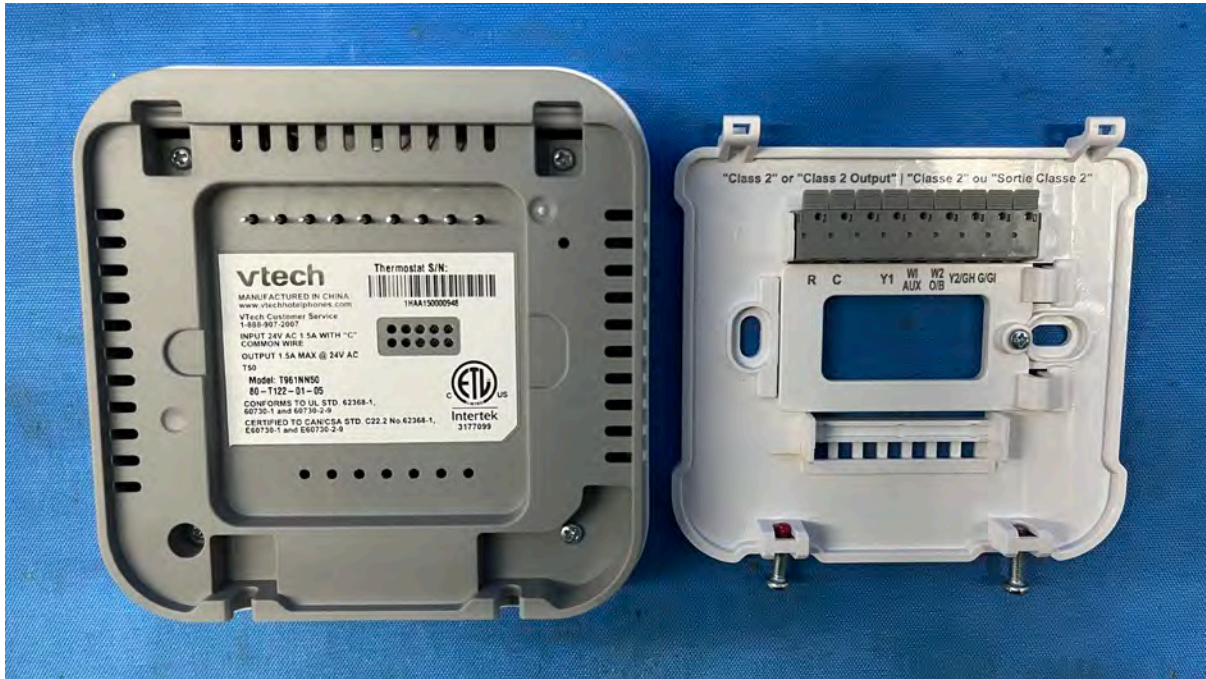

Equipment Photographs

(Internal)

FCC ID: EW780-T131-00
IC: 1135B-80T13100
PMN: ST961NN50

INTERTEK TESTING SERVICES

Equipment Photographs

(Internal)

FCC ID: EW780-T131-00
IC: 1135B-80T13100
PMN: ST961NN50

INTERTEK TESTING SERVICES

Equipment Photographs

(Internal)

FCC ID: EW780-T131-00
IC: 1135B-80T13100
PMN: T961NN50

INTERTEK TESTING SERVICES

Equipment Photographs

(Internal)

FCC ID: EW780-T131-00
IC: 1135B-80T13100
PMN: T961NN50

INTERTEK TESTING SERVICES