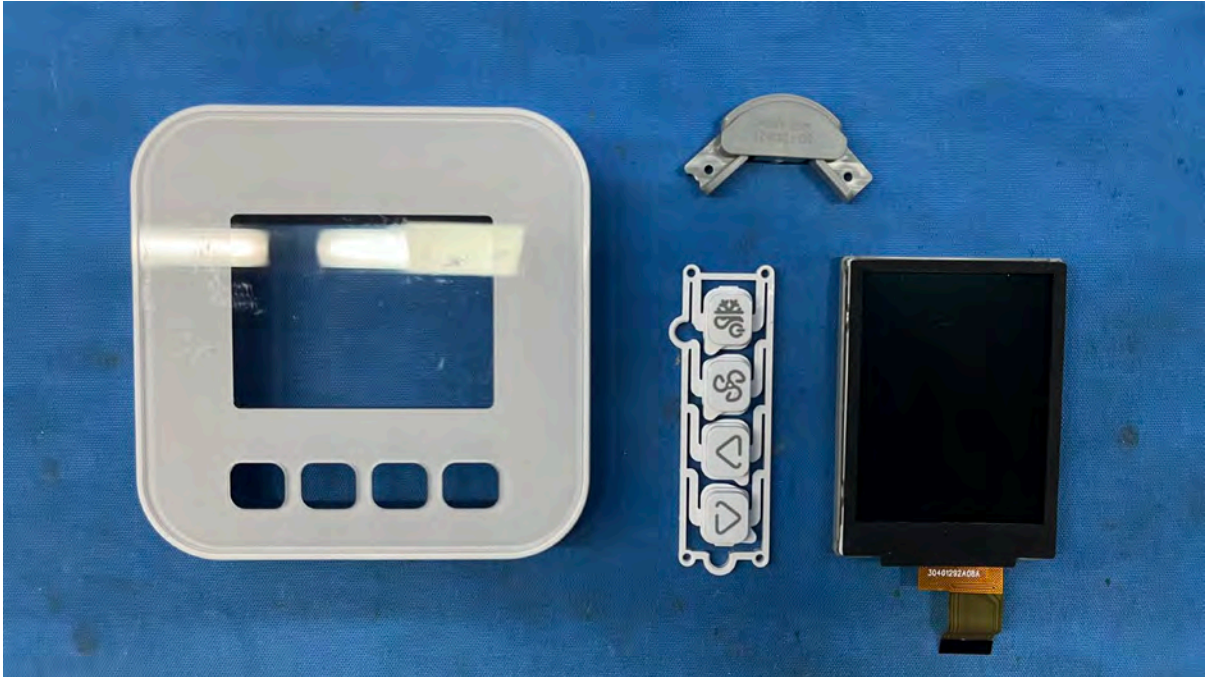

INTERTEK TESTING SERVICES

Equipment Photographs

(Internal)

FCC ID: EW780-T131-00
IC: 1135B-80T13100
PMN: ST961NN50

INTERTEK TESTING SERVICES

Equipment Photographs

(Internal)

FCC ID: EW780-T131-00
IC: 1135B-80T13100
PMN: ST961NN50

INTERTEK TESTING SERVICES

Equipment Photographs

(Internal)

INTERTEK TESTING SERVICES

Equipment Photographs

(Internal)

FCC ID: EW780-T131-00
IC: 1135B-80T13100
PMN: ST961NN50

INTERTEK TESTING SERVICES

Equipment Photographs

(Internal)

FCC ID: EW780-T131-00
IC: 1135B-80T13100
PMN: ST961NN50

INTERTEK TESTING SERVICES

Equipment Photographs

(Internal)

FCC ID: EW780-T131-00
IC: 1135B-80T13100
PMN: ST961NN50

INTERTEK TESTING SERVICES