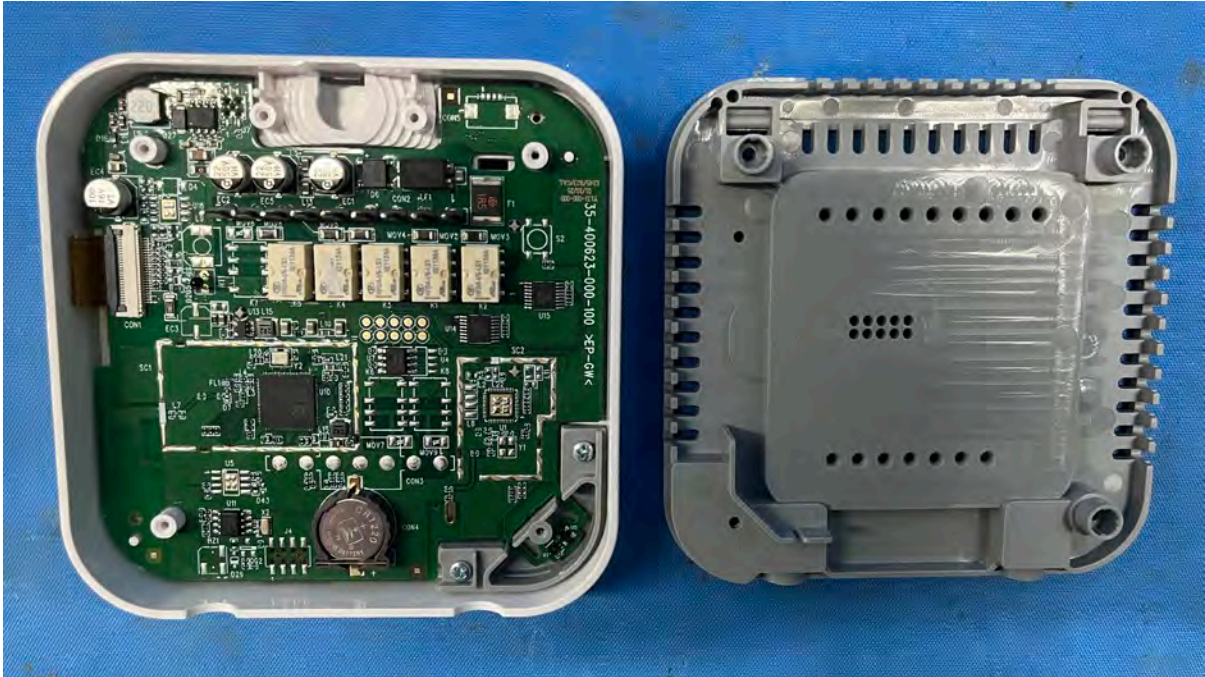

Equipment Photographs

(Internal)

FCC ID: EW780-T131-00
IC: 1135B-80T13100
PMN: ST961NN50

INTERTEK TESTING SERVICES

Equipment Photographs

(Internal)

FCC ID: EW780-T131-00
IC: 1135B-80T13100
PMN: ST961NN50

INTERTEK TESTING SERVICES

Equipment Photographs

(Internal)

FCC ID: EW780-T131-00
IC: 1135B-80T13100
PMN: T961NN50

INTERTEK TESTING SERVICES

Equipment Photographs

(Internal)

FCC ID: EW780-T131-00
IC: 1135B-80T13100
PMN: T961NN50

INTERTEK TESTING SERVICES

Equipment Photographs

(Internal)

INTERTEK TESTING SERVICES

Equipment Photographs

(Internal)

FCC ID: EW780-T131-00
IC: 1135B-80T13100
PMN: T961NN50

INTERTEK TESTING SERVICES

Equipment Photographs