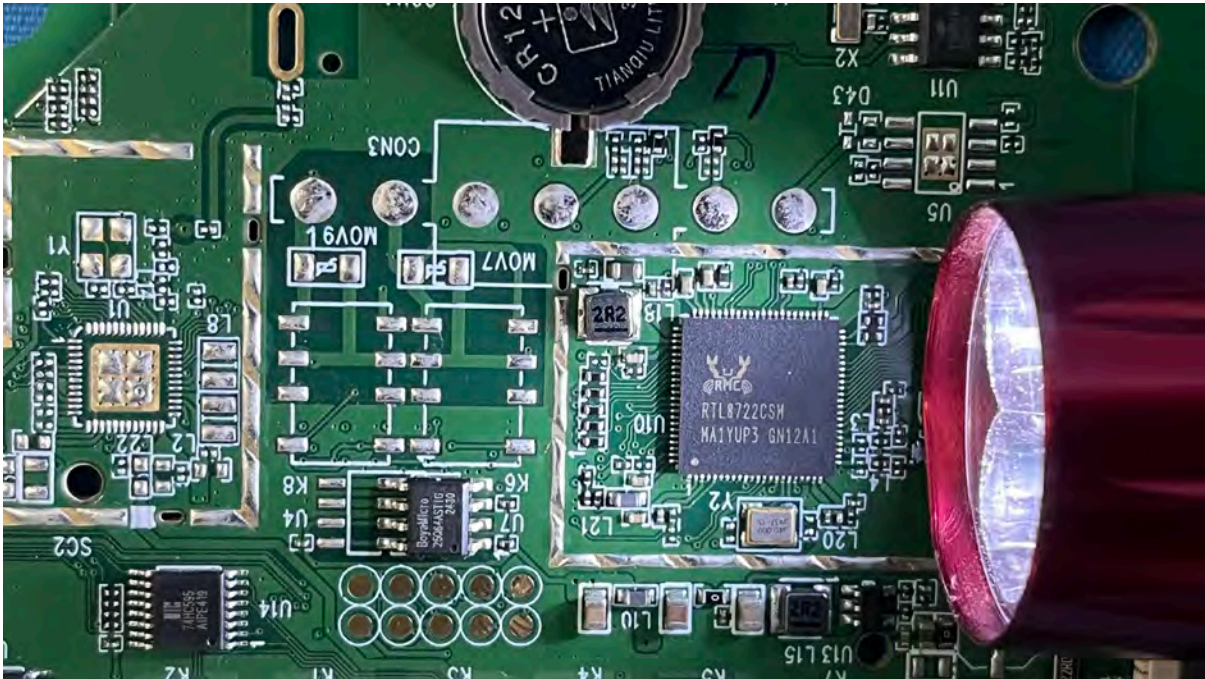

Equipment Photographs

(Internal)

FCC ID: EW780-T131-00
IC: 1135B-80T13100
PMN: ST961NN50

INTERTEK TESTING SERVICES

Equipment Photographs

(Internal)

FCC ID: EW780-T131-00
IC: 1135B-80T13100
PMN: ST961NN50

INTERTEK TESTING SERVICES