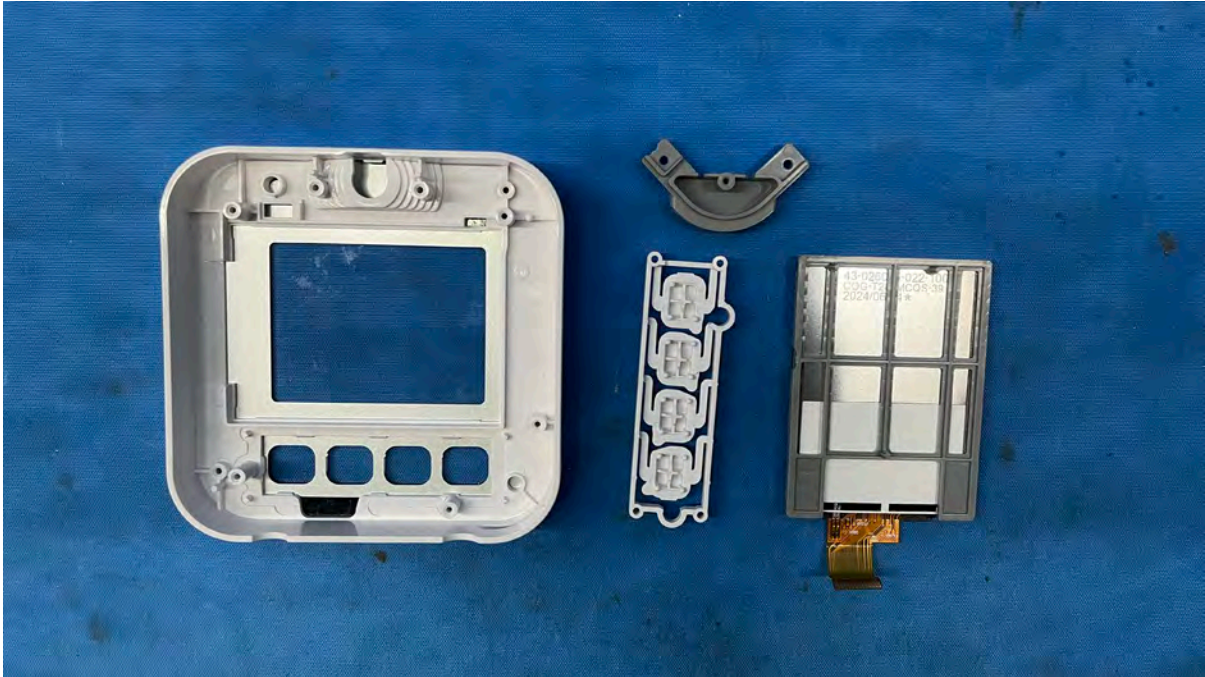

INTERTEK TESTING SERVICES

Equipment Photographs

(Internal)

FCC ID: EW780-T131-00
IC: 1135B-80T13100
PMN: ST961NN50

INTERTEK TESTING SERVICES

Equipment Photographs

(Internal)

FCC ID: EW780-T131-00
IC: 1135B-80T13100
PMN: ST961NN50

INTERTEK TESTING SERVICES

Equipment Photographs

(Internal)

INTERTEK TESTING SERVICES

Equipment Photographs

(Internal)

FCC ID: EW780-T131-00
IC: 1135B-80T13100
PMN: ST961NN50

INTERTEK TESTING SERVICES

Equipment Photographs

(Internal)

FCC ID: EW780-T131-00
IC: 1135B-80T13100
PMN: ST961NN50

INTERTEK TESTING SERVICES

Equipment Photographs

(Internal)

FCC ID: EW780-T131-00
IC: 1135B-80T13100
PMN: ST961NN50

INTERTEK TESTING SERVICES