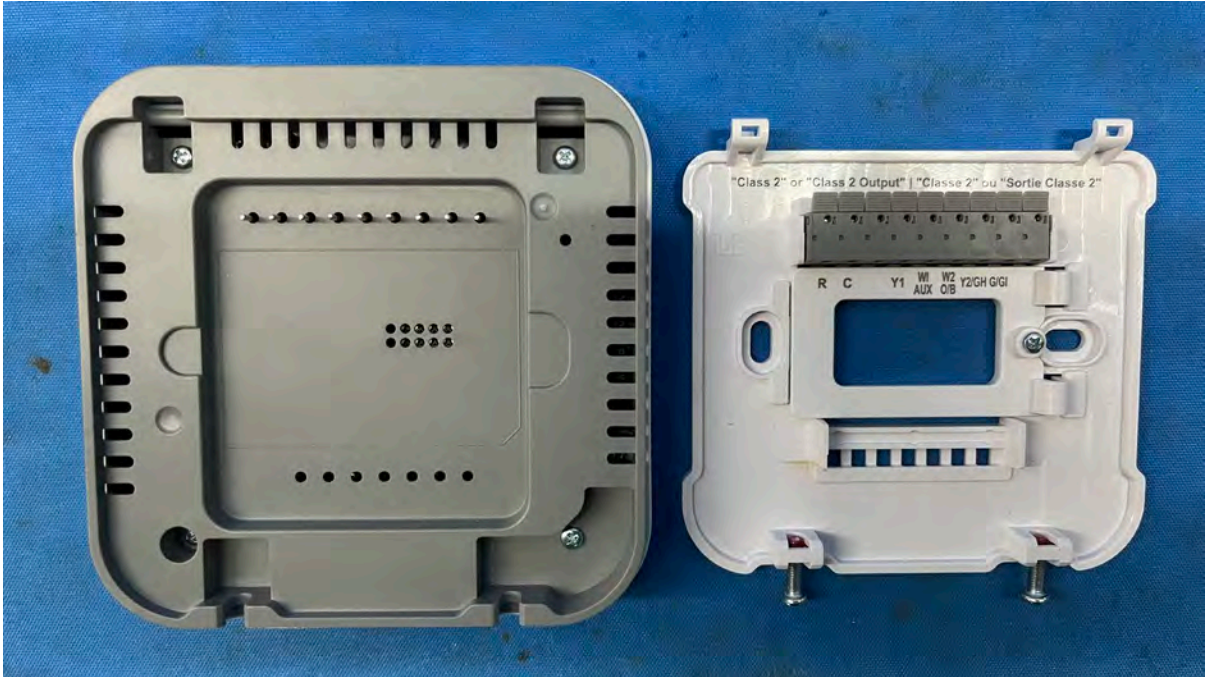

INTERTEK TESTING SERVICES

Equipment Photographs

(Internal)

FCC ID: EW780-T131-00
IC: 1135B-80T13100
PMN: ST961NN50

INTERTEK TESTING SERVICES

Equipment Photographs

(Internal)

FCC ID: EW780-T131-00
IC: 1135B-80T13100
PMN: ST961NN50

INTERTEK TESTING SERVICES

Equipment Photographs

(Internal)

INTERTEK TESTING SERVICES

Equipment Photographs

(Internal)

FCC ID: EW780-T131-00
IC: 1135B-80T13100
PMN: ST961NN50

INTERTEK TESTING SERVICES

Equipment Photographs

(Internal)

FCC ID: EW780-T131-00
IC: 1135B-80T13100
PMN: ST961NN50

INTERTEK TESTING SERVICES

Equipment Photographs

(Internal)

FCC ID: EW780-T131-00
IC: 1135B-80T13100
PMN: ST961NN50

INTERTEK TESTING SERVICES