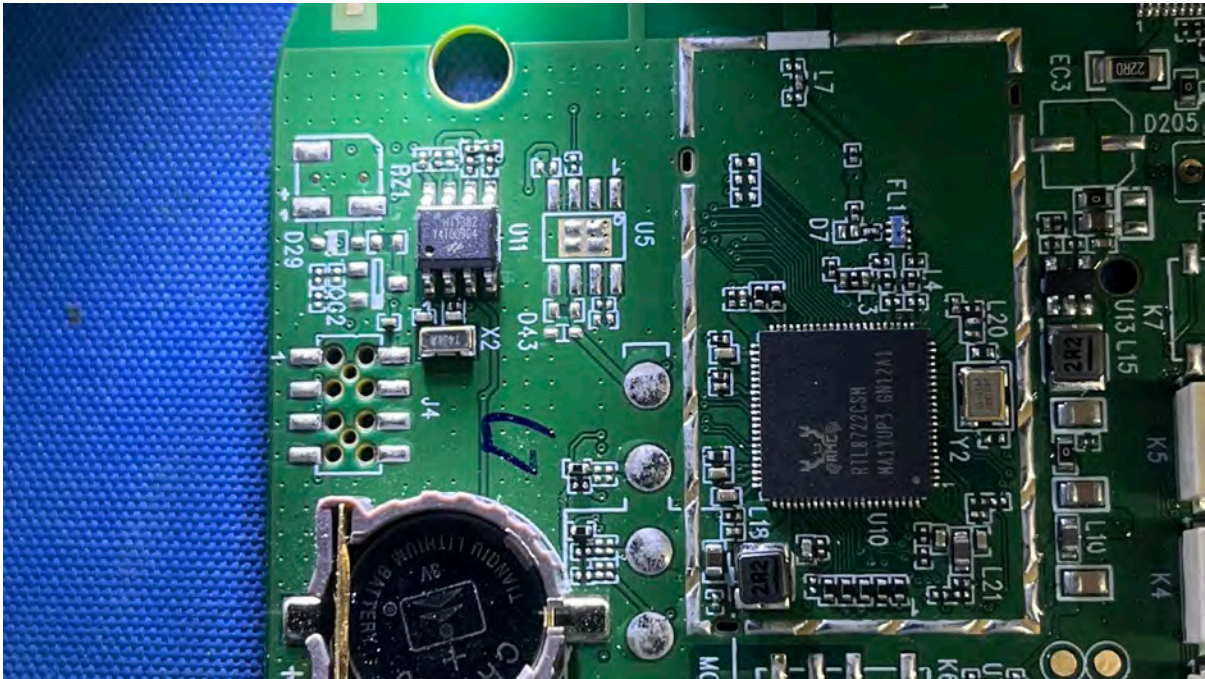

Equipment Photographs

(Internal)

FCC ID: EW780-T131-00
IC: 1135B-80T13100
PMN: ST961NN50

INTERTEK TESTING SERVICES

Equipment Photographs

(Internal)

FCC ID: EW780-T131-00
IC: 1135B-80T13100
PMN: ST961NN50

INTERTEK TESTING SERVICES