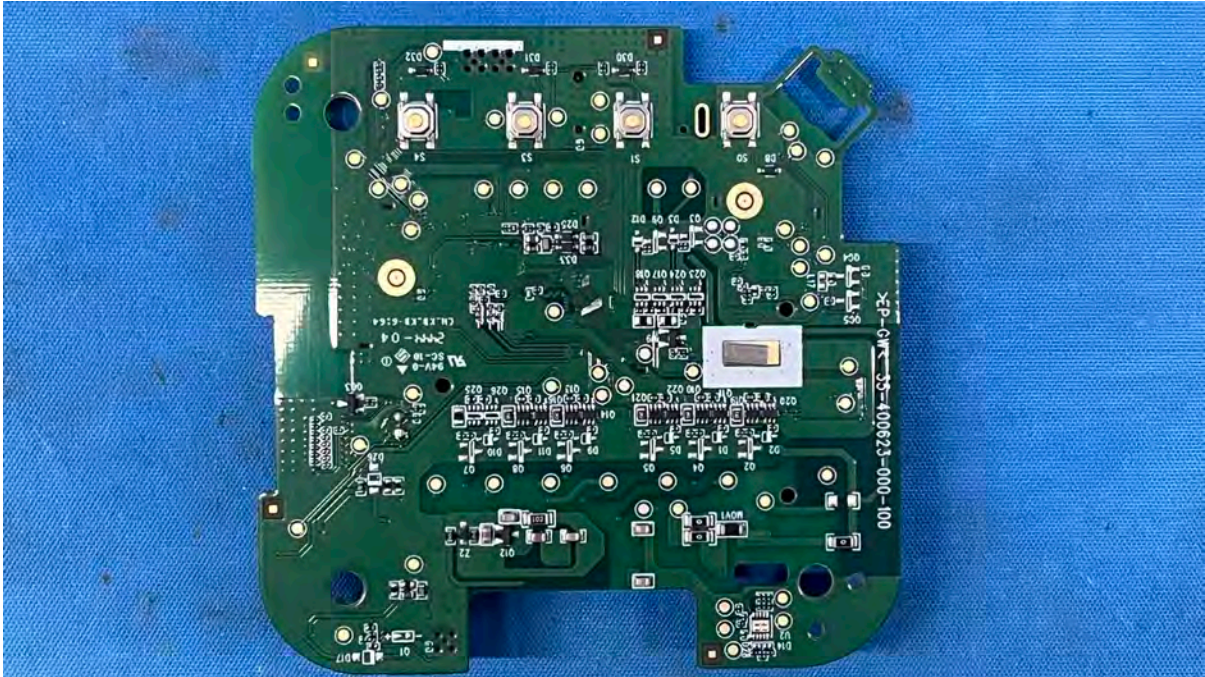

Equipment Photographs

(Internal)

FCC ID: EW780-T131-00
IC: 1135B-80T13100
PMN: ST961NN50

INTERTEK TESTING SERVICES

Equipment Photographs

(Internal)

FCC ID: EW780-T131-00
IC: 1135B-80T13100
PMN: ST961NN50

INTERTEK TESTING SERVICES