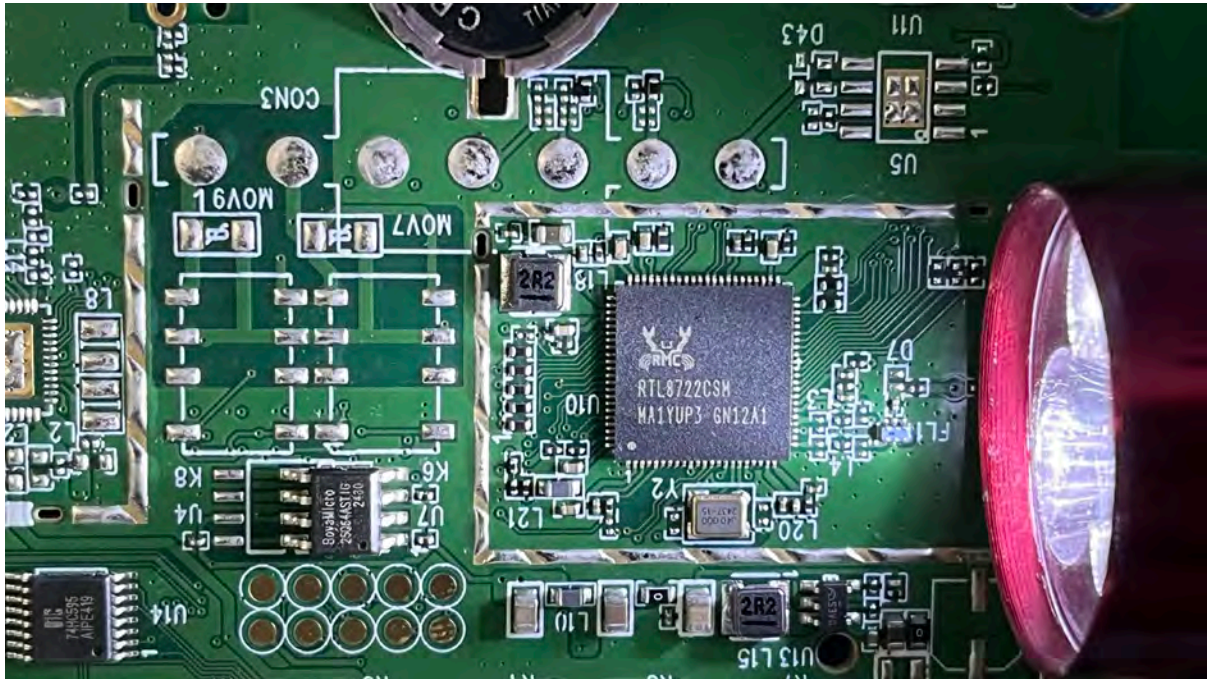

INTERTEK TESTING SERVICES

Equipment Photographs

(Internal)

FCC ID: EW780-T131-00
IC: 1135B-80T13100
PMN: T961NN50