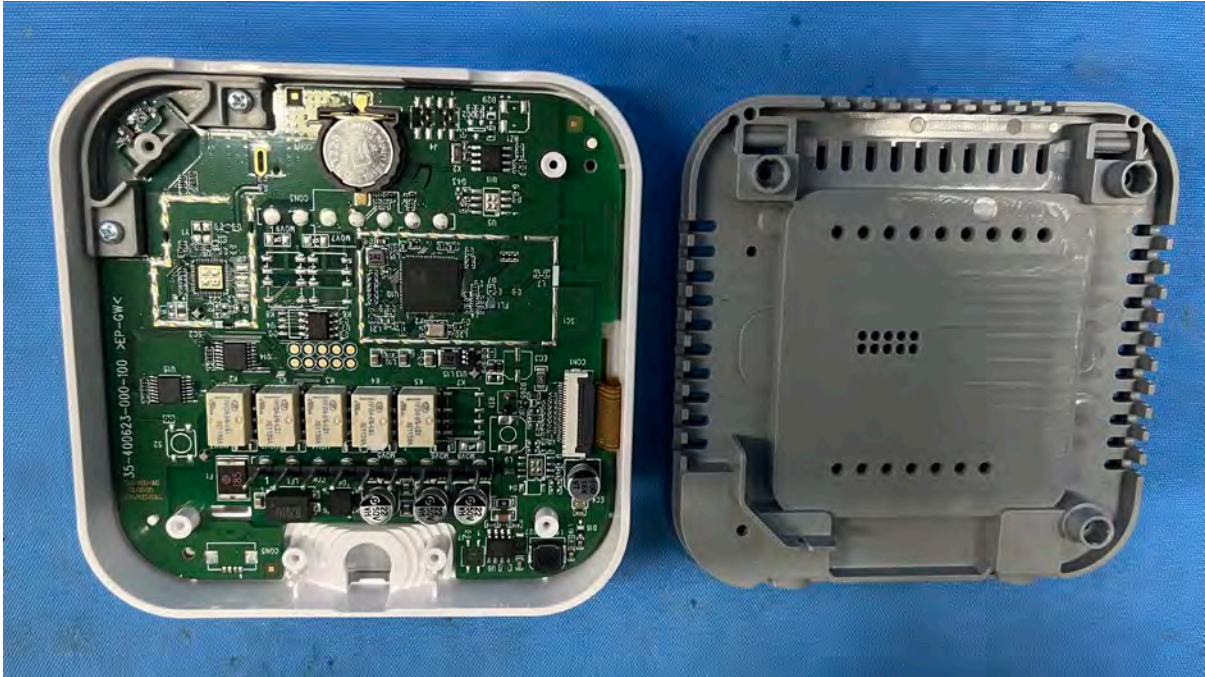

INTERTEK TESTING SERVICES

Equipment Photographs

(Internal)

FCC ID: EW780-T131-00
IC: 1135B-80T13100
PMN: ST961NN50

INTERTEK TESTING SERVICES

Equipment Photographs

(Internal)

FCC ID: EW780-T131-00
IC: 1135B-80T13100
PMN: ST961NN50

INTERTEK TESTING SERVICES

Equipment Photographs

(Internal)

INTERTEK TESTING SERVICES

Equipment Photographs

(Internal)

FCC ID: EW780-T131-00
IC: 1135B-80T13100
PMN: ST961NN50

INTERTEK TESTING SERVICES

Equipment Photographs

(Internal)

FCC ID: EW780-T131-00
IC: 1135B-80T13100
PMN: ST961NN50

INTERTEK TESTING SERVICES

Equipment Photographs

(Internal)

FCC ID: EW780-T131-00
IC: 1135B-80T13100
PMN: ST961NN50

INTERTEK TESTING SERVICES