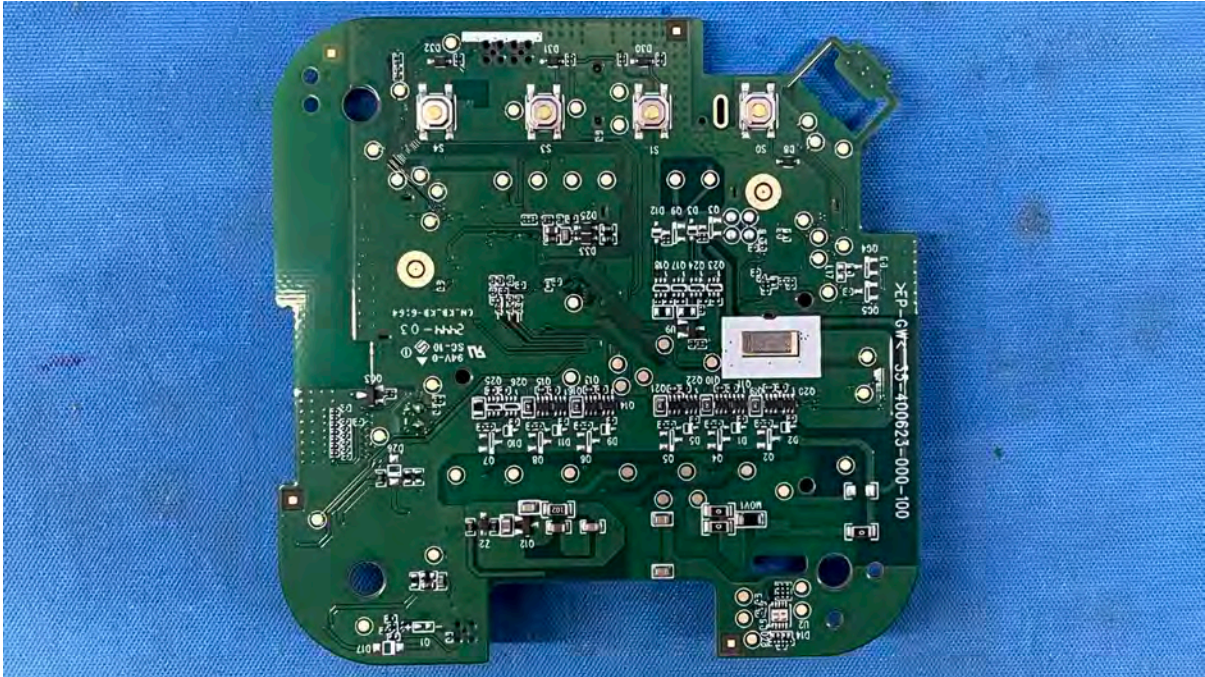

Equipment Photographs

(Internal)

INTERTEK TESTING SERVICES

Equipment Photographs

(Internal)

FCC ID: EW780-T131-00
IC: 1135B-80T13100
PMN: T961NN50

INTERTEK TESTING SERVICES

Equipment Photographs

(Internal)

INTERTEK TESTING SERVICES

Equipment Photographs

(Internal)

FCC ID: EW780-T131-00
IC: 1135B-80T13100
PMN: T961NN50

INTERTEK TESTING SERVICES

Equipment Photographs

(Internal)

FCC ID: EW780-T131-00
IC: 1135B-80T13100
PMN: T961NN50

INTERTEK TESTING SERVICES

Equipment Photographs

(Internal)

FCC ID: EW780-T131-00
IC: 1135B-80T13100
PMN: T961NN50

INTERTEK TESTING SERVICES

Equipment Photographs