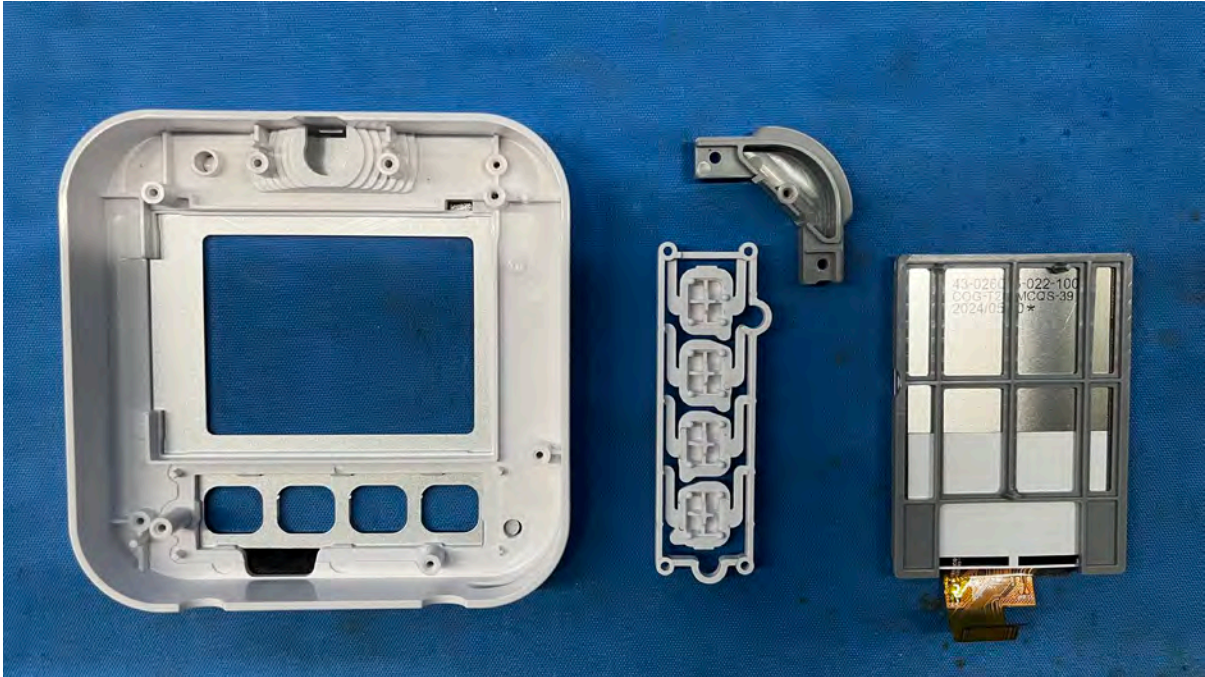

Equipment Photographs

(Internal)

INTERTEK TESTING SERVICES

Equipment Photographs

(Internal)

FCC ID: EW780-T131-00
IC: 1135B-80T13100
PMN: T961NN50

INTERTEK TESTING SERVICES

Equipment Photographs