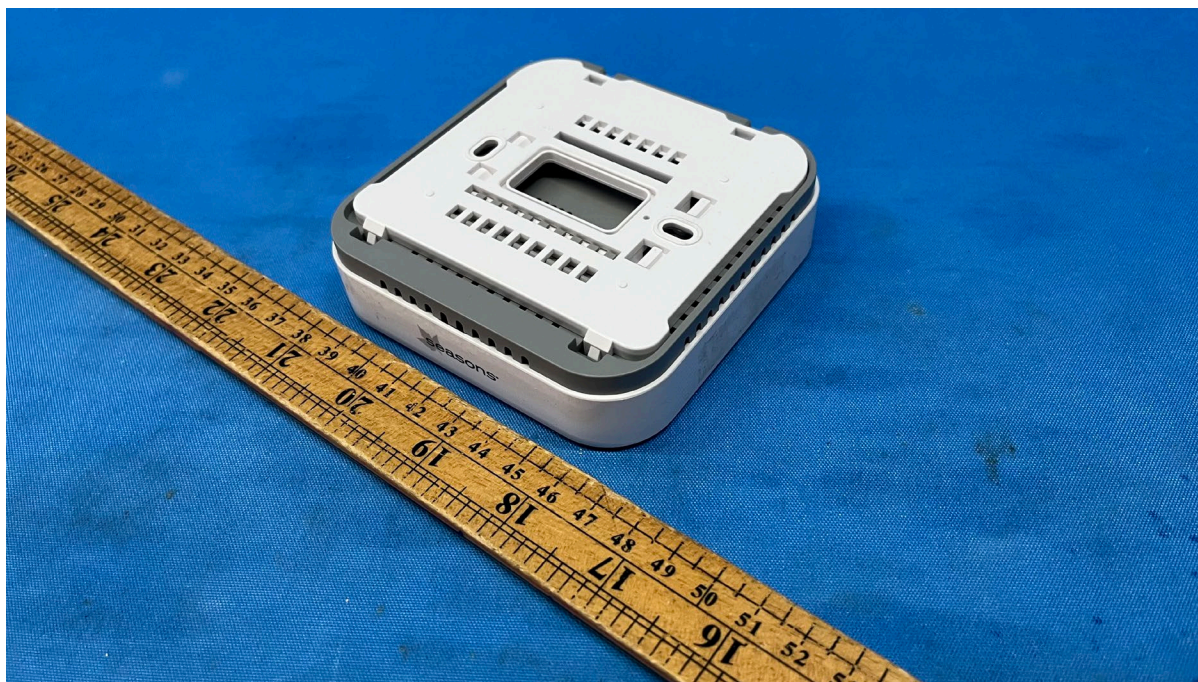

INTERTEK TESTING SERVICES

Equipment Photographs

(External)

INTERTEK TESTING SERVICES

Equipment Photographs

(External)

FCC ID: EW780-T131-00
IC: 1135B-80T13100
PMN: ST961NN50

INTERTEK TESTING SERVICES

Equipment Photographs

(External)

INTERTEK TESTING SERVICES

Equipment Photographs

(External)

FCC ID: EW780-T131-00
IC: 1135B-80T13100
PMN: T961NN50