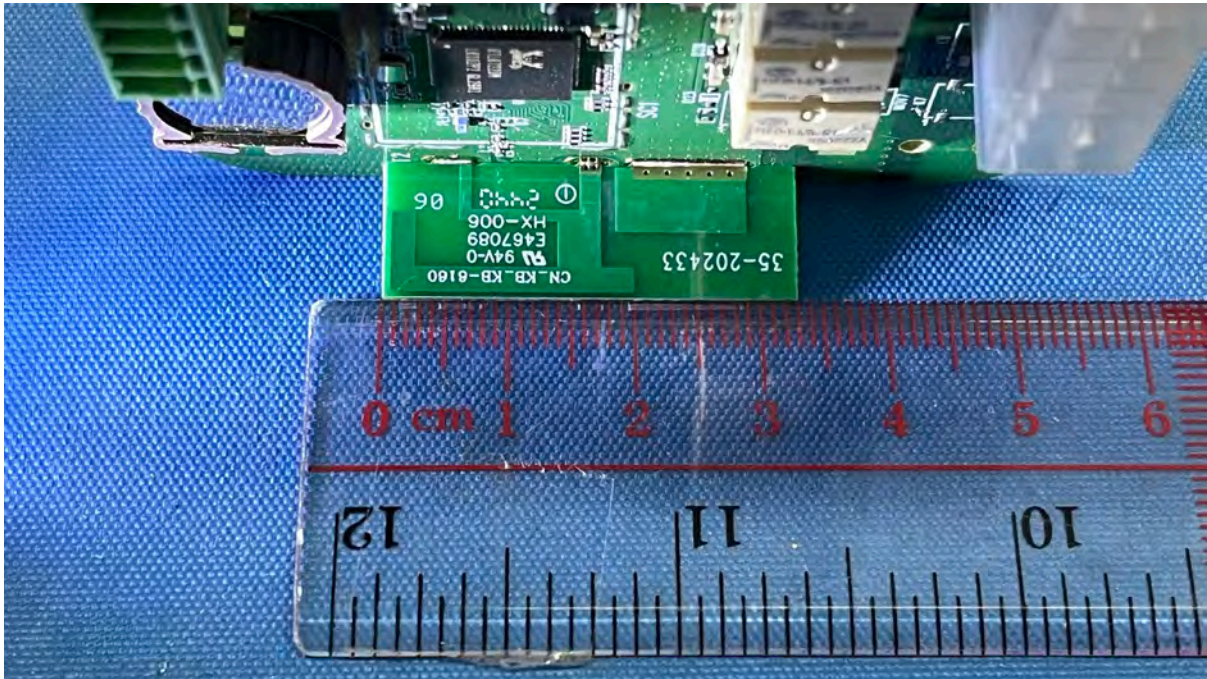

(Internal)

INTERTEK TESTING SERVICES

Equipment Photographs

(Internal)

INTERTEK TESTING SERVICES

Equipment Photographs

(Internal)

FCC ID: EW780-T118-01
IC: 1135B-80T11801
PMN: SW992WZ50