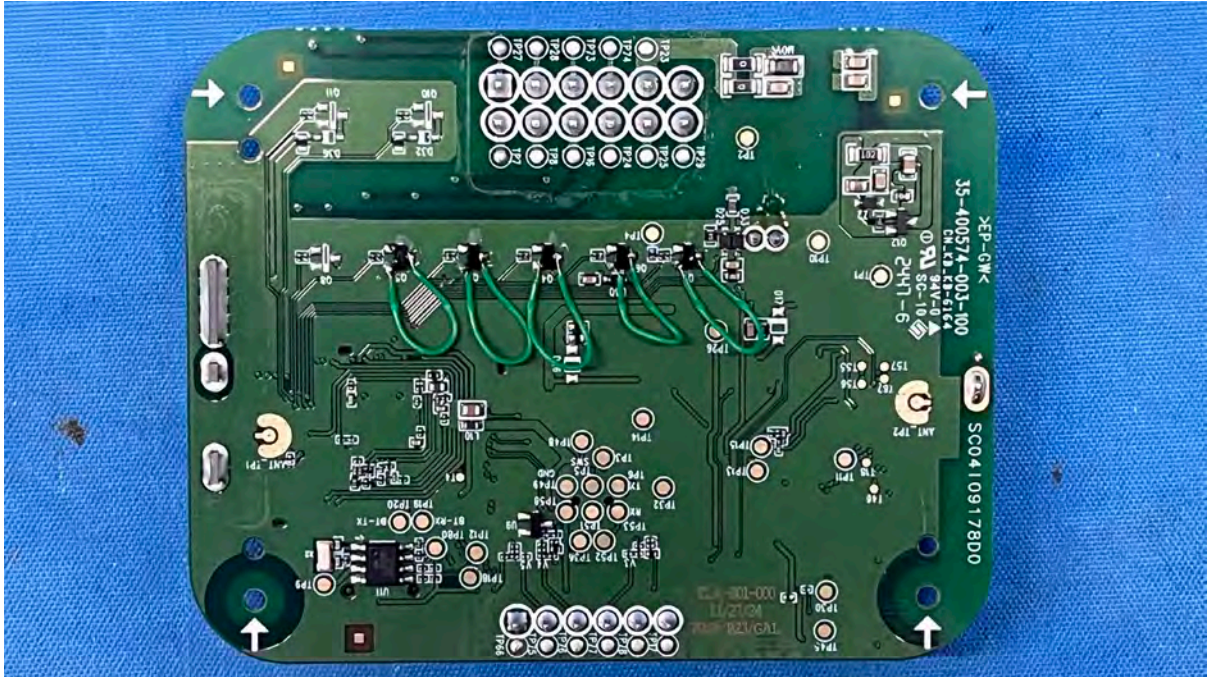

Equipment Photographs

(Internal)

FCC ID: EW780-T118-01
IC: 1135B-80T11801
PMN: SW992WZ50

INTERTEK TESTING SERVICES

Equipment Photographs

(Internal)

FCC ID: EW780-T118-01
IC: 1135B-80T11801
PMN: SW992WZ50

INTERTEK TESTING SERVICES