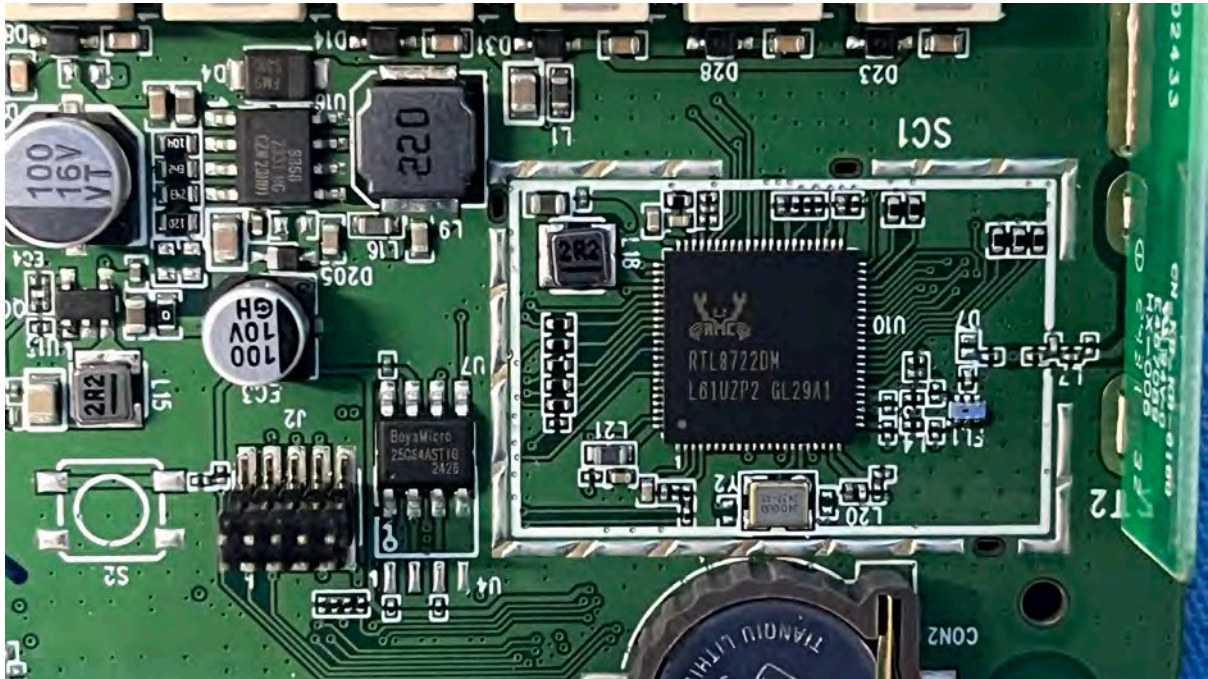

INTERTEK TESTING SERVICES

Equipment Photographs

(Internal)

FCC ID: EW780-T118-01
IC: 1135B-80T11801
PMN: W992WZ82

INTERTEK TESTING SERVICES

Equipment Photographs

(Internal)

FCC ID: EW780-T118-01
IC: 1135B-80T11801
PMN: W992WZ82