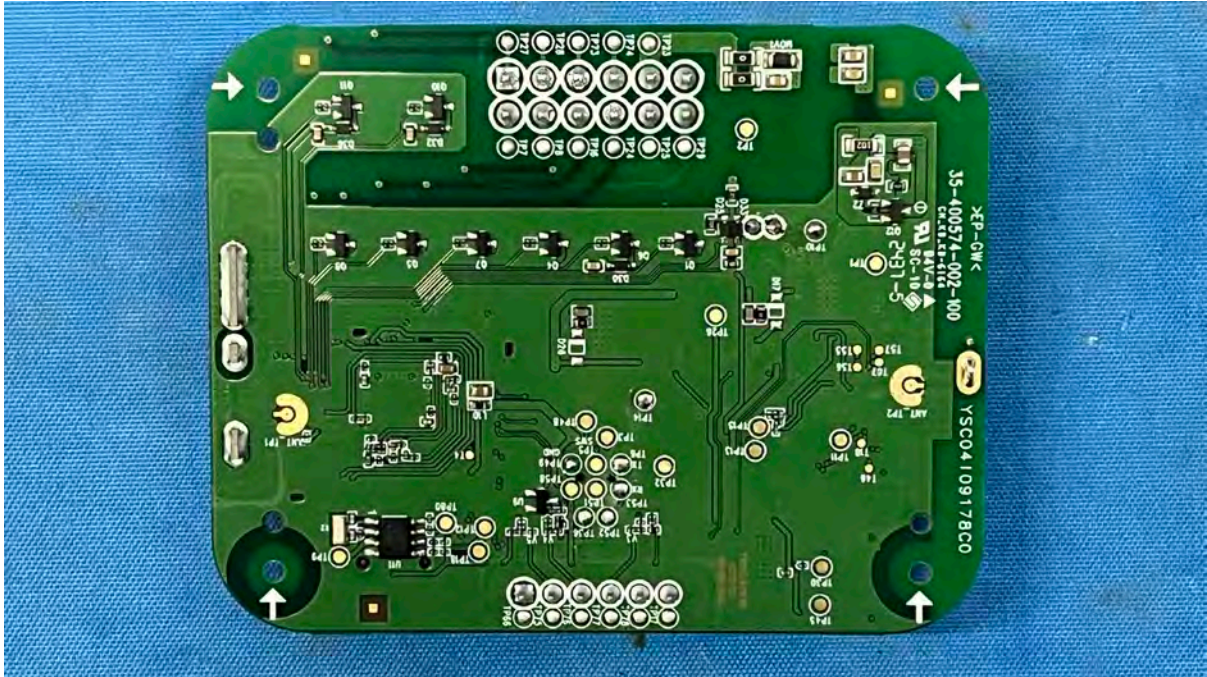

INTERTEK TESTING SERVICES

Equipment Photographs

(Internal)

FCC ID: EW780-T118-01
IC: 1135B-80T11801
PMN: W992WZ82

INTERTEK TESTING SERVICES

Equipment Photographs

(Internal)

FCC ID: EW780-T118-01
IC: 1135B-80T11801
PMN: W992WZ82