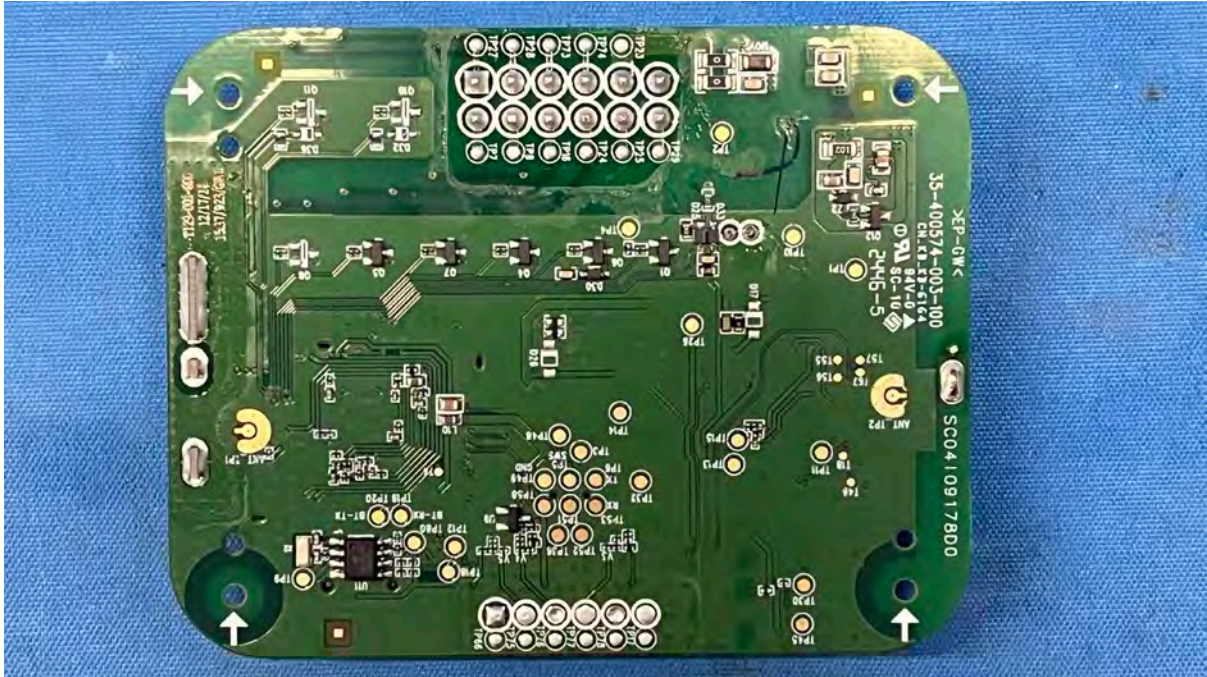

INTERTEK TESTING SERVICES

Equipment Photographs

(Internal)

FCC ID: EW780-T118-01
IC: 1135B-80T11801
PMN: SW991WZ50

INTERTEK TESTING SERVICES

Equipment Photographs

(Internal)

FCC ID: EW780-T118-01
IC: 1135B-80T11801
PMN: SW991WZ50