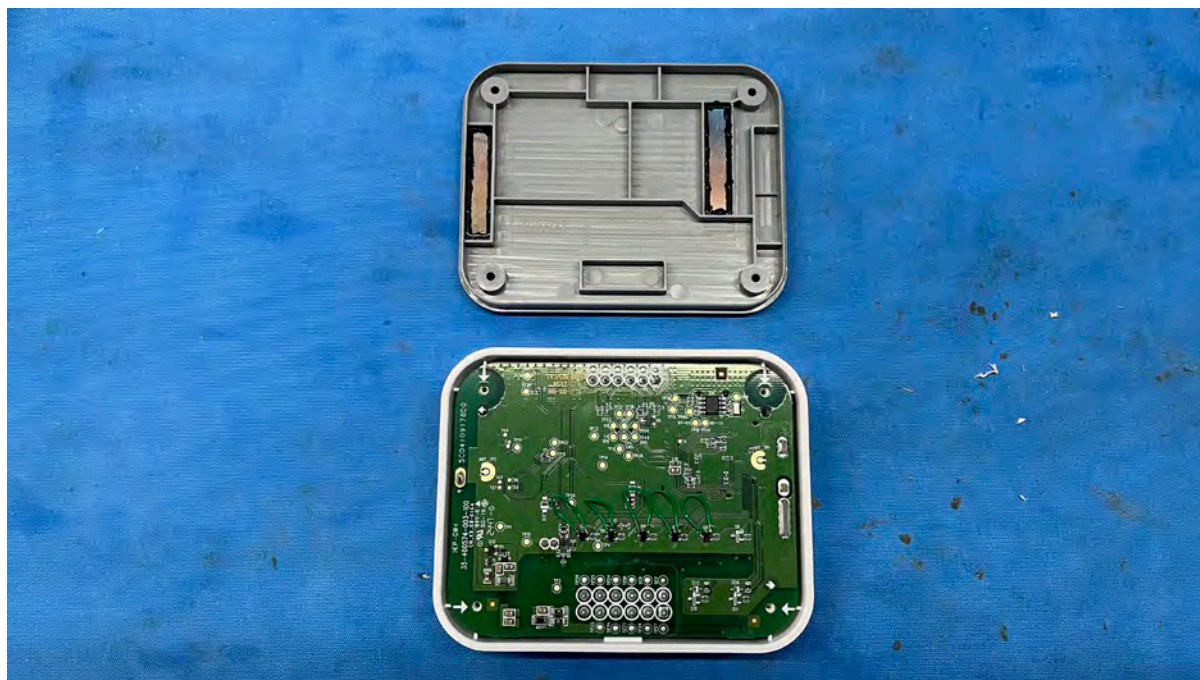

INTERTEK TESTING SERVICES

Equipment Photographs

(Internal)

FCC ID: EW780-T118-01
IC: 1135B-80T11801
PMN: SW992WZ50