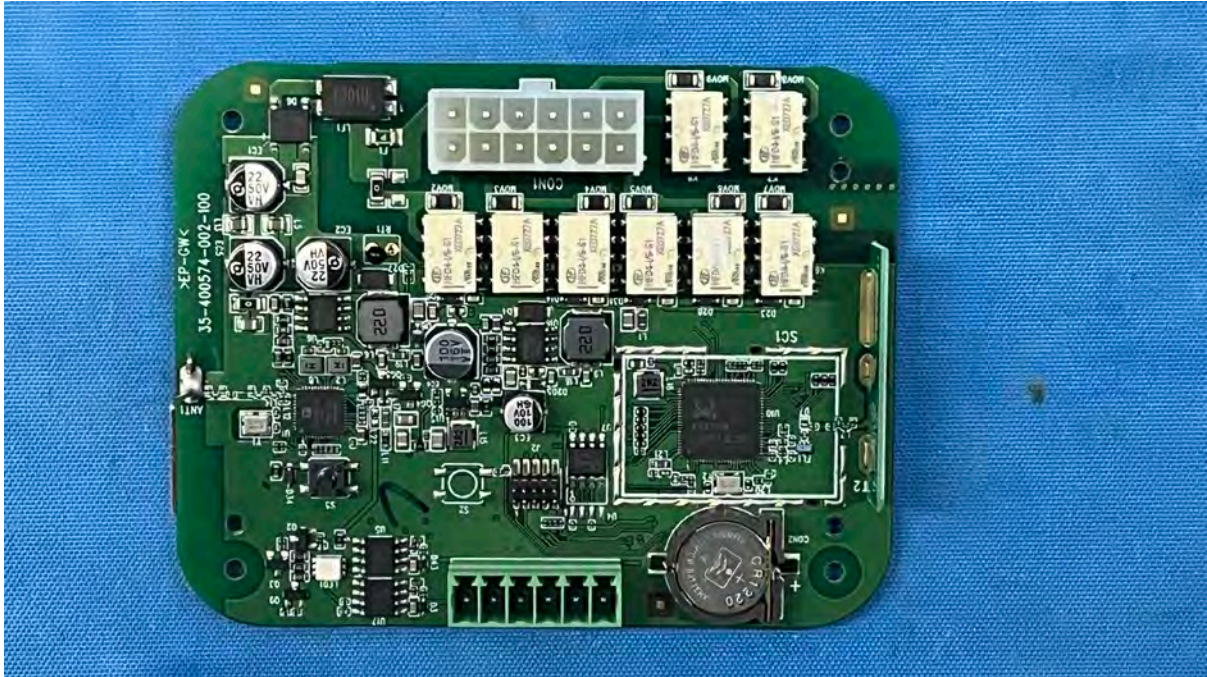

INTERTEK TESTING SERVICES

Equipment Photographs

(Internal)

FCC ID: EW780-T118-01
IC: 1135B-80T11801
PMN: W992WZ82

INTERTEK TESTING SERVICES

Equipment Photographs

(Internal)

FCC ID: EW780-T118-01
IC: 1135B-80T11801
PMN: W992WZ82