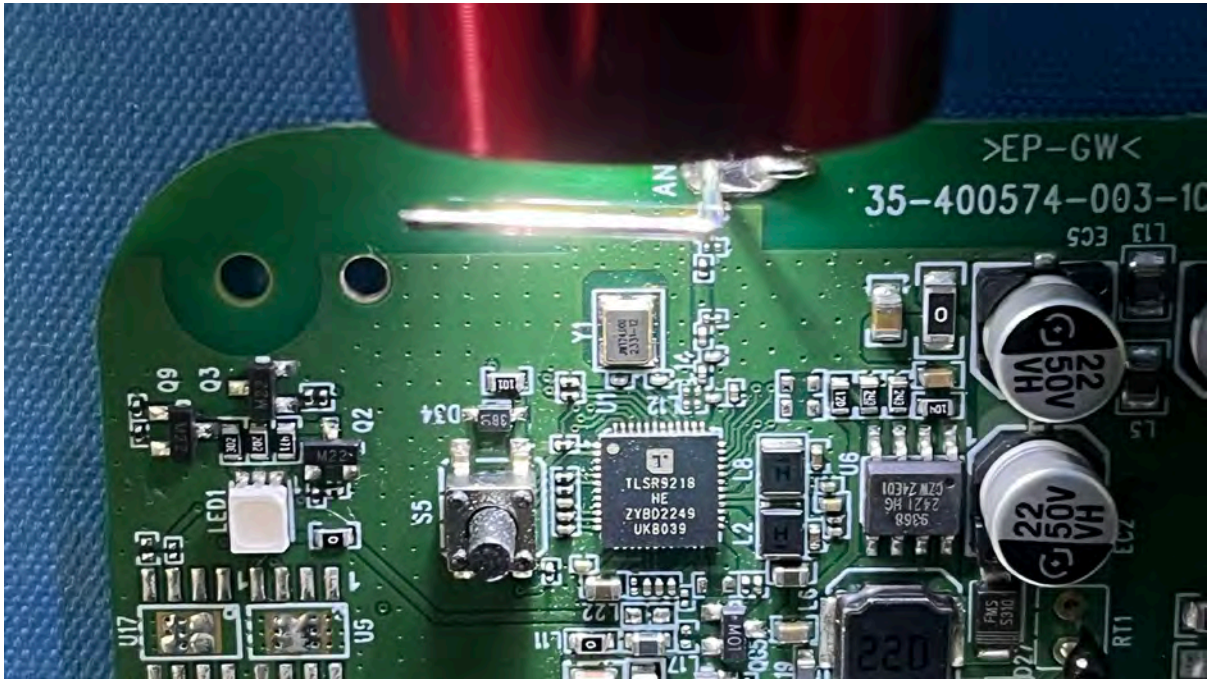

INTERTEK TESTING SERVICES

Equipment Photographs

(Internal)

FCC ID: EW780-T118-01
IC: 1135B-80T11801
PMN: SW991WZ50

INTERTEK TESTING SERVICES

Equipment Photographs

(Internal)

FCC ID: EW780-T118-01
IC: 1135B-80T11801
PMN: SW991WZ50