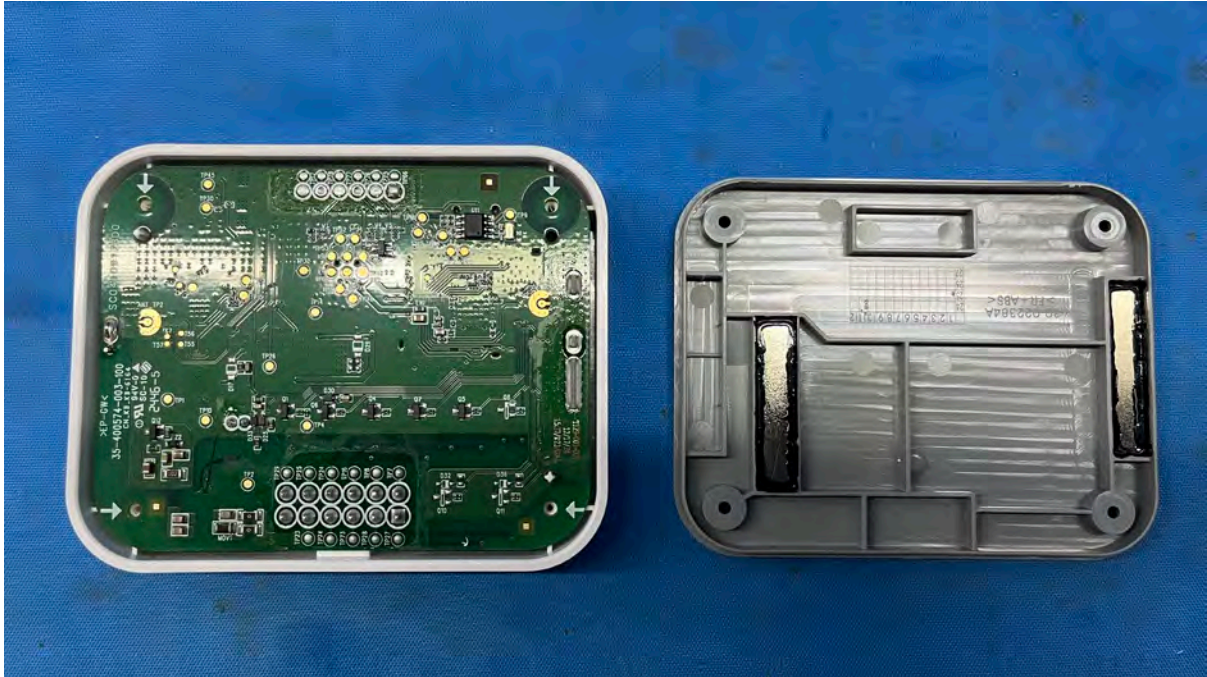

INTERTEK TESTING SERVICES

Equipment Photographs

(Internal)

FCC ID: EW780-T118-01
IC: 1135B-80T11801
PMN: SW992WZ50

INTERTEK TESTING SERVICES

Equipment Photographs

(Internal)

FCC ID: EW780-T118-01
IC: 1135B-80T11801
PMN: SW992WZ50

INTERTEK TESTING SERVICES

Equipment Photographs

(Internal)

FCC ID: EW780-T118-01
IC: 1135B-80T11801
PMN: SW991WZ50

INTERTEK TESTING SERVICES

Equipment Photographs

(Internal)

FCC ID: EW780-T118-01
IC: 1135B-80T11801
PMN: SW991WZ50