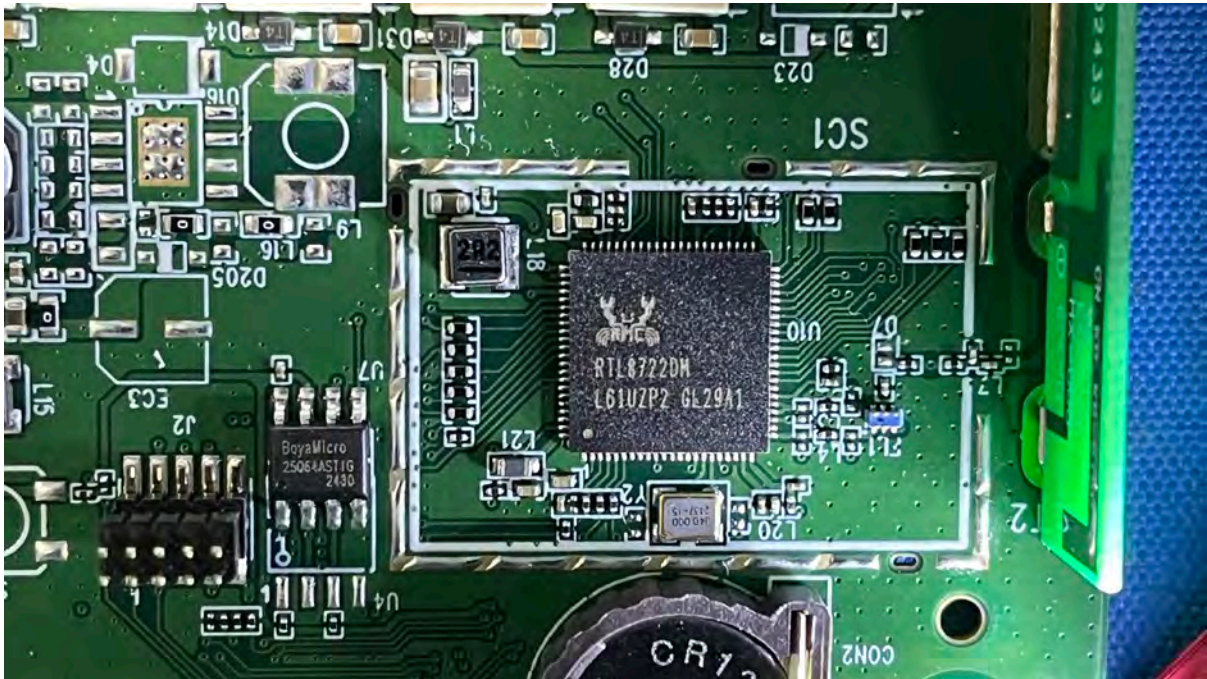

Equipment Photographs

(Internal)

FCC ID: EW780-T118-01
IC: 1135B-80T11801
PMN: SW992WZ50

INTERTEK TESTING SERVICES

Equipment Photographs

(Internal)

FCC ID: EW780-T118-01
IC: 1135B-80T11801
PMN: SW992WZ50

INTERTEK TESTING SERVICES

Equipment Photographs

(Internal)

FCC ID: EW780-T118-01
IC: 1135B-80T11801
PMN: SW992WZ50

INTERTEK TESTING SERVICES

Equipment Photographs

(Internal)

INTERTEK TESTING SERVICES

Equipment Photographs