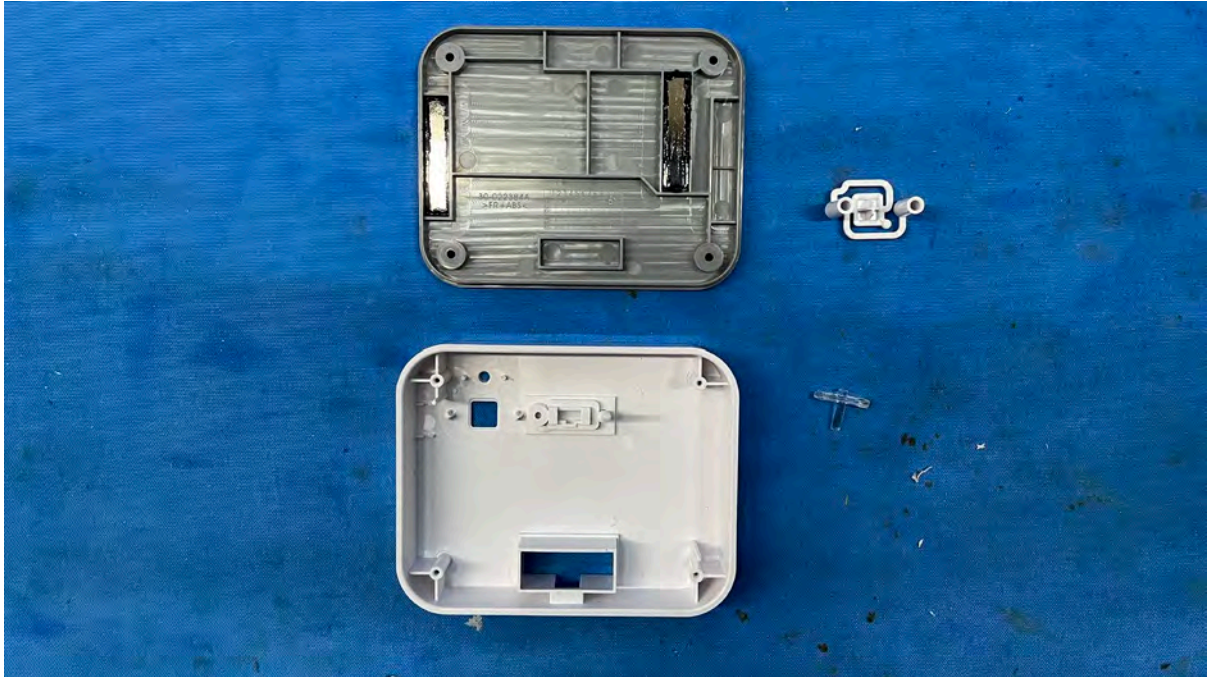

(Internal)

FCC ID: EW780-T118-01
IC: 1135B-80T11801
PMN: SW992WZ50

INTERTEK TESTING SERVICES

Equipment Photographs

(Internal)

FCC ID: EW780-T118-01
IC: 1135B-80T11801
PMN: SW992WZ50

INTERTEK TESTING SERVICES