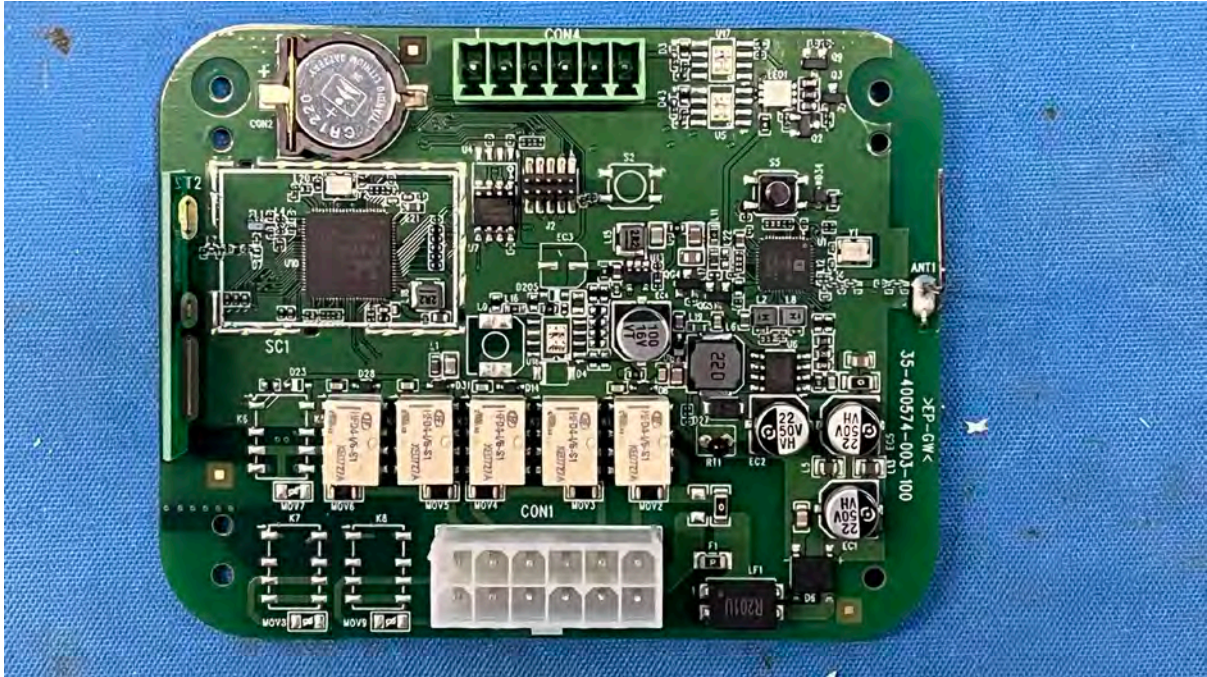

Equipment Photographs

(Internal)

FCC ID: EW780-T118-01
IC: 1135B-80T11801
PMN: SW992WZ50

INTERTEK TESTING SERVICES

Equipment Photographs

(Internal)

FCC ID: EW780-T118-01
IC: 1135B-80T11801
PMN: SW992WZ50

INTERTEK TESTING SERVICES