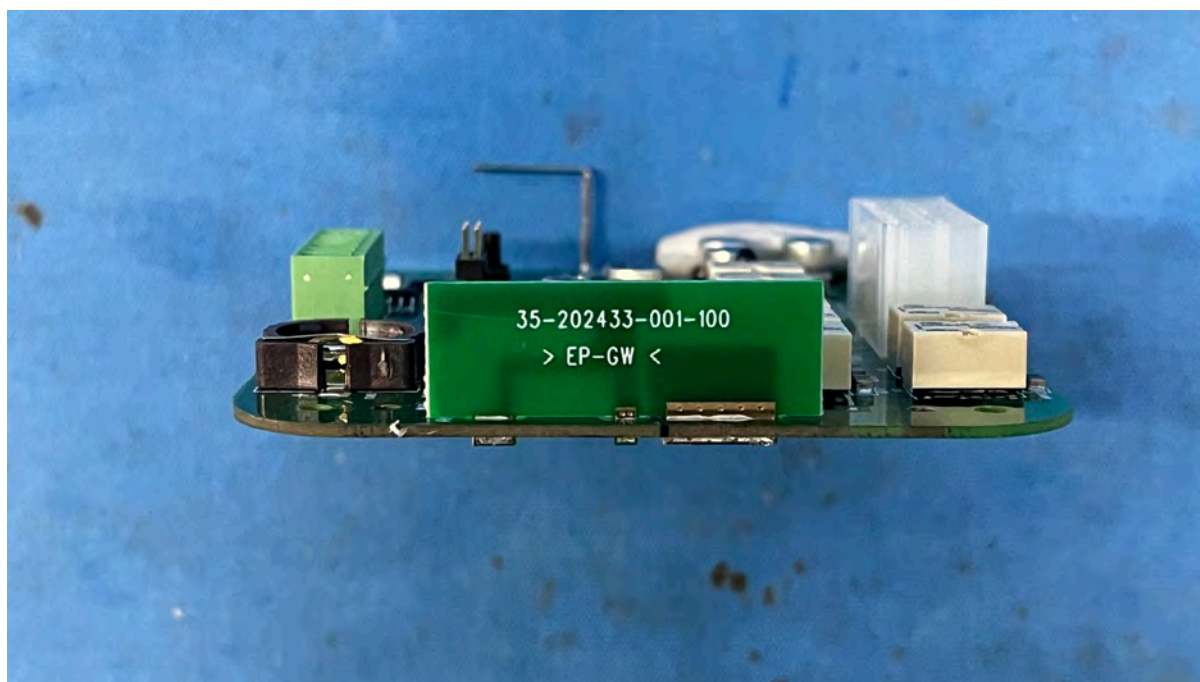

(Internal)

INTERTEK TESTING SERVICES

Equipment Photographs

(Internal)

FCC ID: EW780-T118-01
IC: 1135B-80T11801
PMN: W992WZ82

INTERTEK TESTING SERVICES

Equipment Photographs

(Internal)

FCC ID: EW780-T118-01
IC: 1135B-80T11801
PMN: W992WZ82

INTERTEK TESTING SERVICES

Equipment Photographs

(Internal)

FCC ID: EW780-T118-01
IC: 1135B-80T11801
PMN: W992WZ82

INTERTEK TESTING SERVICES

Equipment Photographs