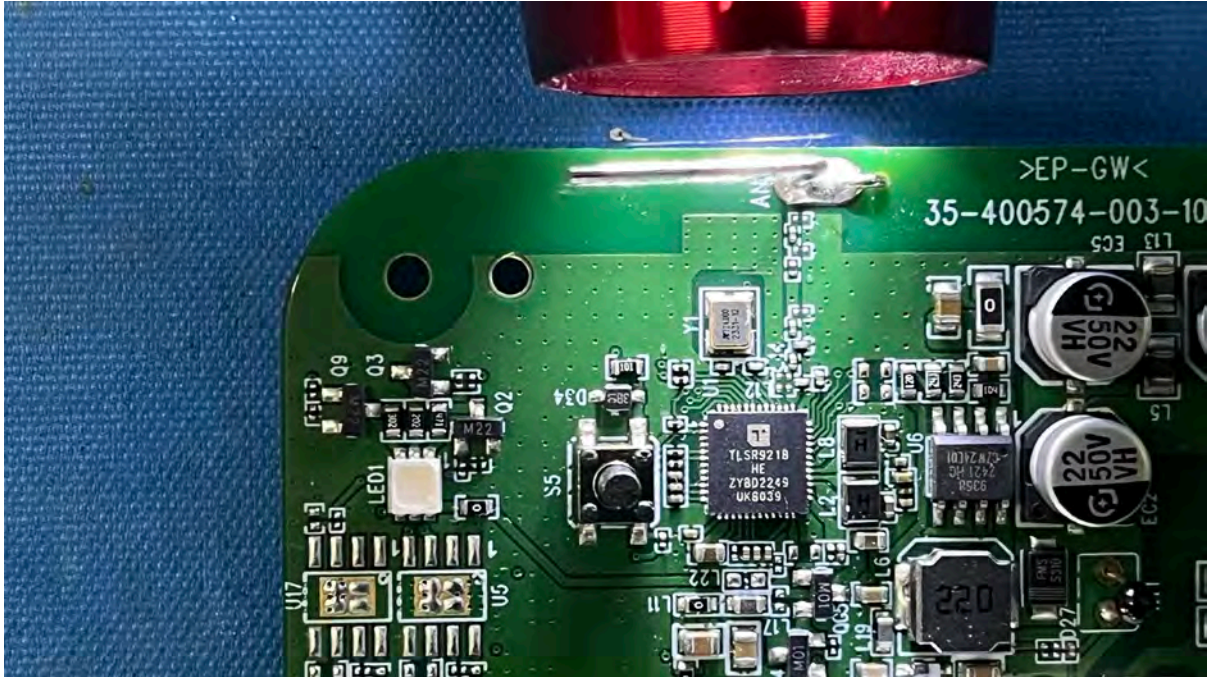

INTERTEK TESTING SERVICES

Equipment Photographs

(Internal)

FCC ID: EW780-T118-01
IC: 1135B-80T11801
PMN: SW992WZ50