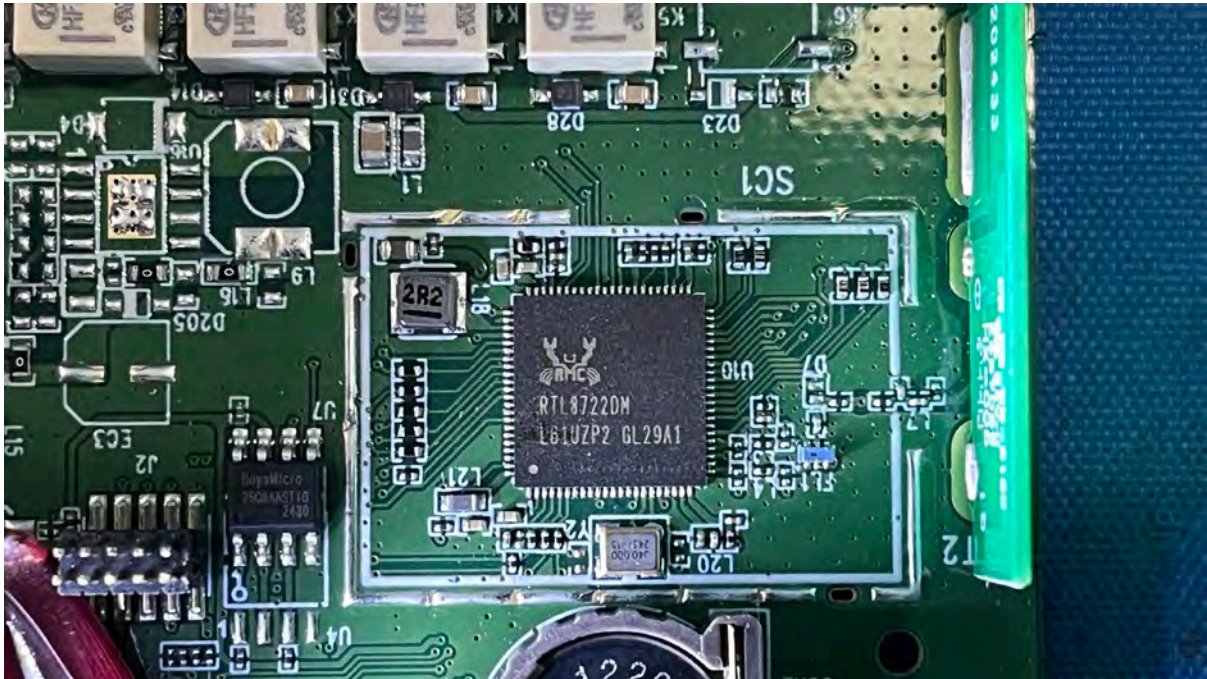

INTERTEK TESTING SERVICES

Equipment Photographs

(Internal)

FCC ID: EW780-T118-01
IC: 1135B-80T11801
PMN: SW991WZ50

INTERTEK TESTING SERVICES

Equipment Photographs

(Internal)

FCC ID: EW780-T118-01
IC: 1135B-80T11801
PMN: SW991WZ50