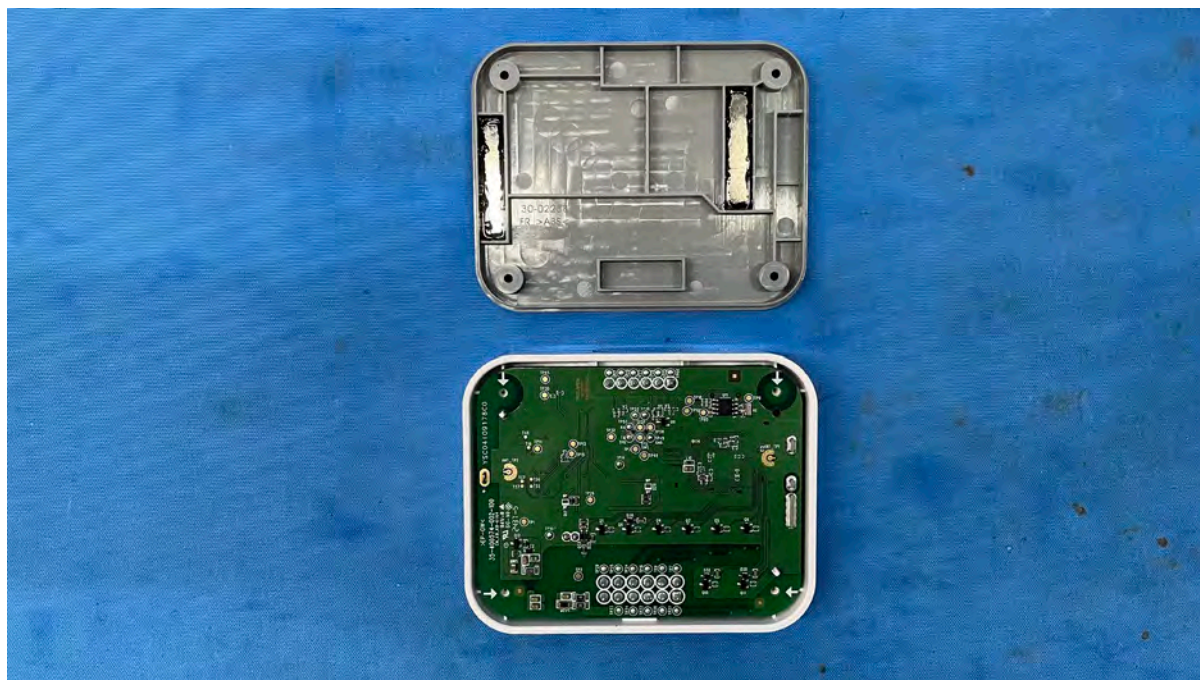

INTERTEK TESTING SERVICES

Equipment Photographs

(Internal)

FCC ID: EW780-T118-01
IC: 1135B-80T11801
PMN: W992WZ82

INTERTEK TESTING SERVICES

Equipment Photographs

(Internal)

FCC ID: EW780-T118-01
IC: 1135B-80T11801
PMN: W992WZ82