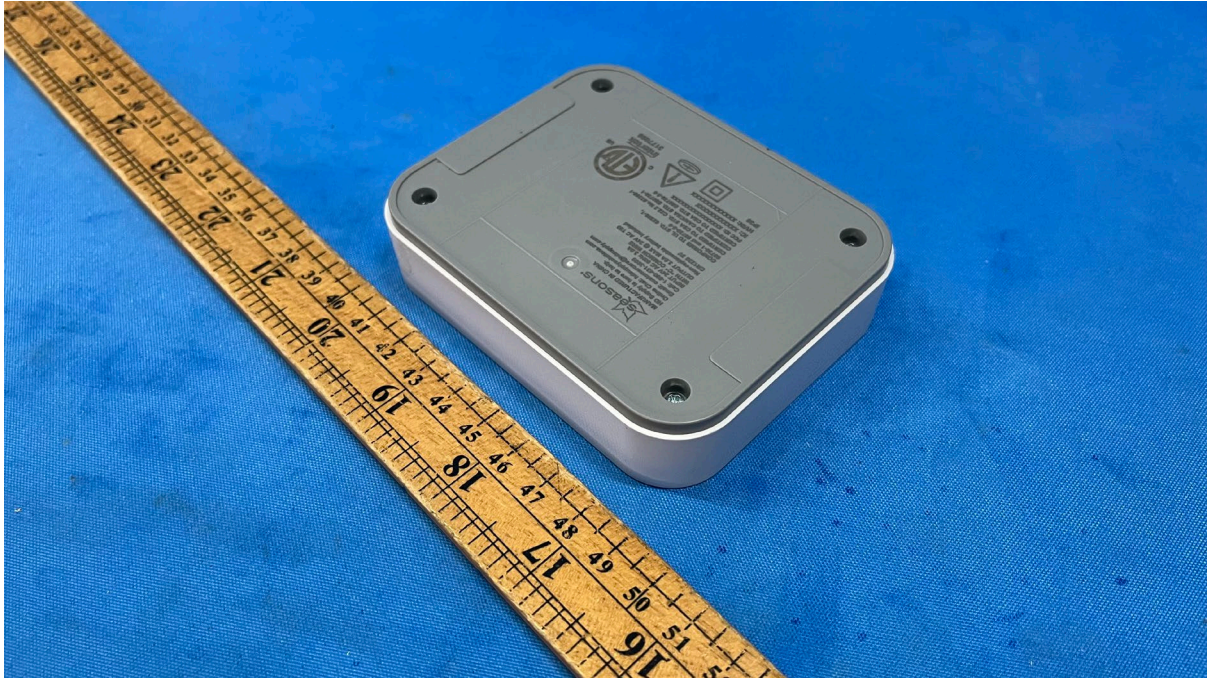

INTERTEK TESTING SERVICES

Equipment Photographs

(External)

FCC ID: EW780-T118-01
IC: 1135B-80T11801
PMN: SW992WZ50

INTERTEK TESTING SERVICES

Equipment Photographs

(External)

FCC ID: EW780-T118-01
IC: 1135B-80T11801
PMN: SW992WZ50