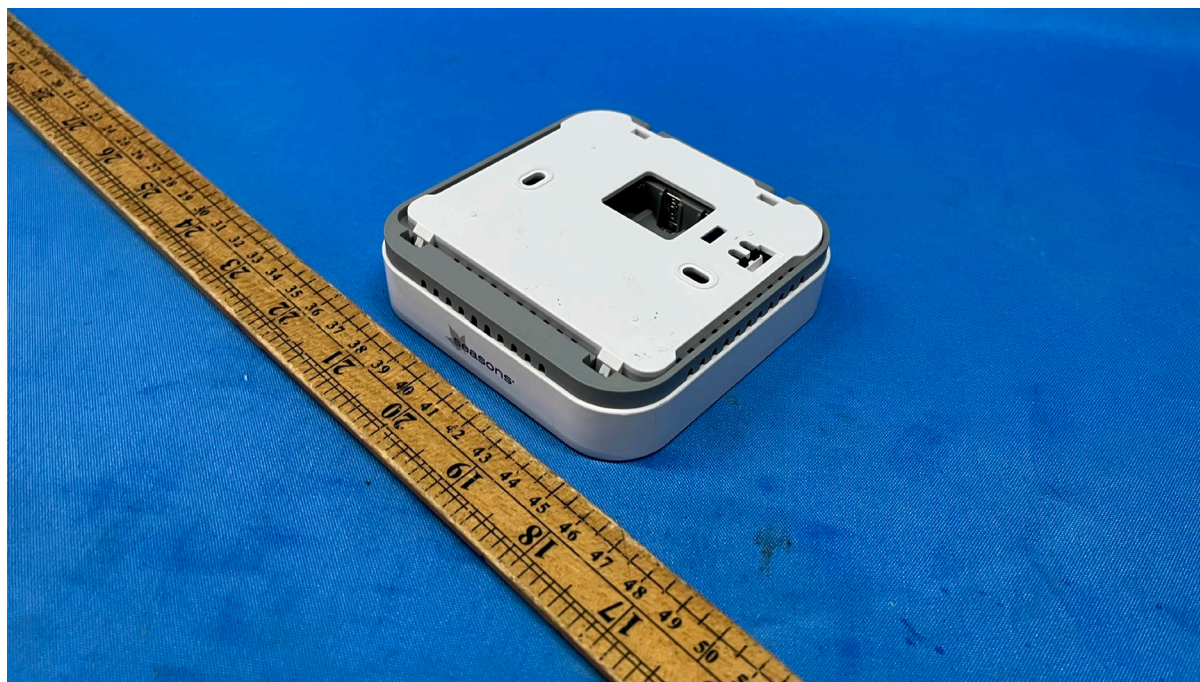

INTERTEK TESTING SERVICES

Equipment Photographs

(External)

FCC ID: EW780-T118-00
IC: 1135B-80T11800
PMN: SW992WZ50