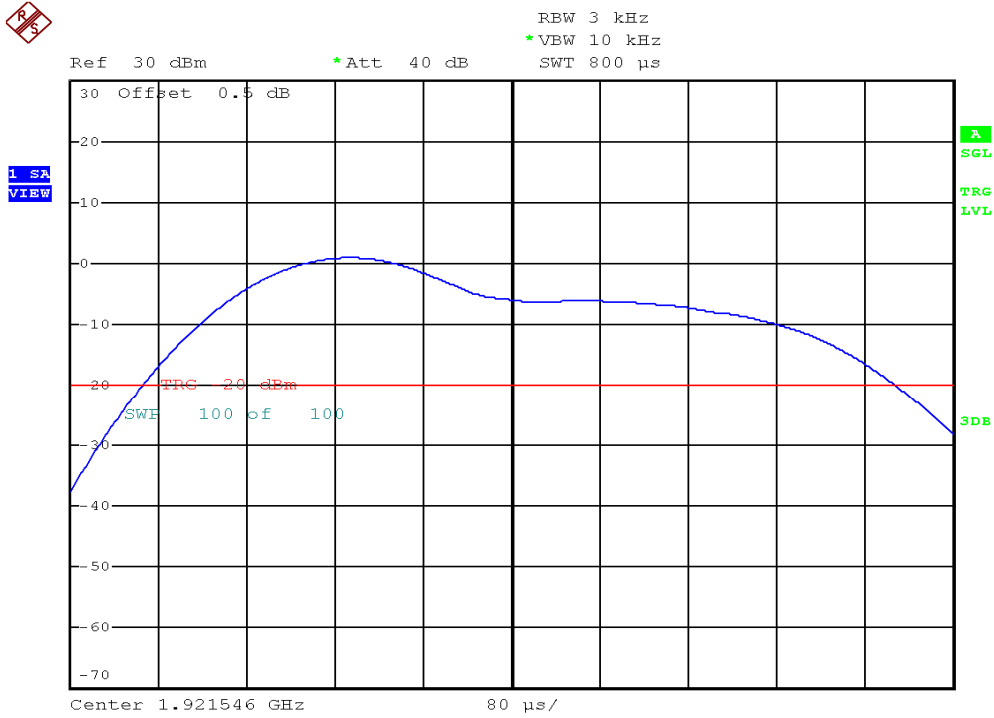

INTERTEK TESTING SERVICES

Power Spectral Density Plots

Base unit, Lowest channel, Traffic carrier

Base unit, Highest channel, Traffic carrier