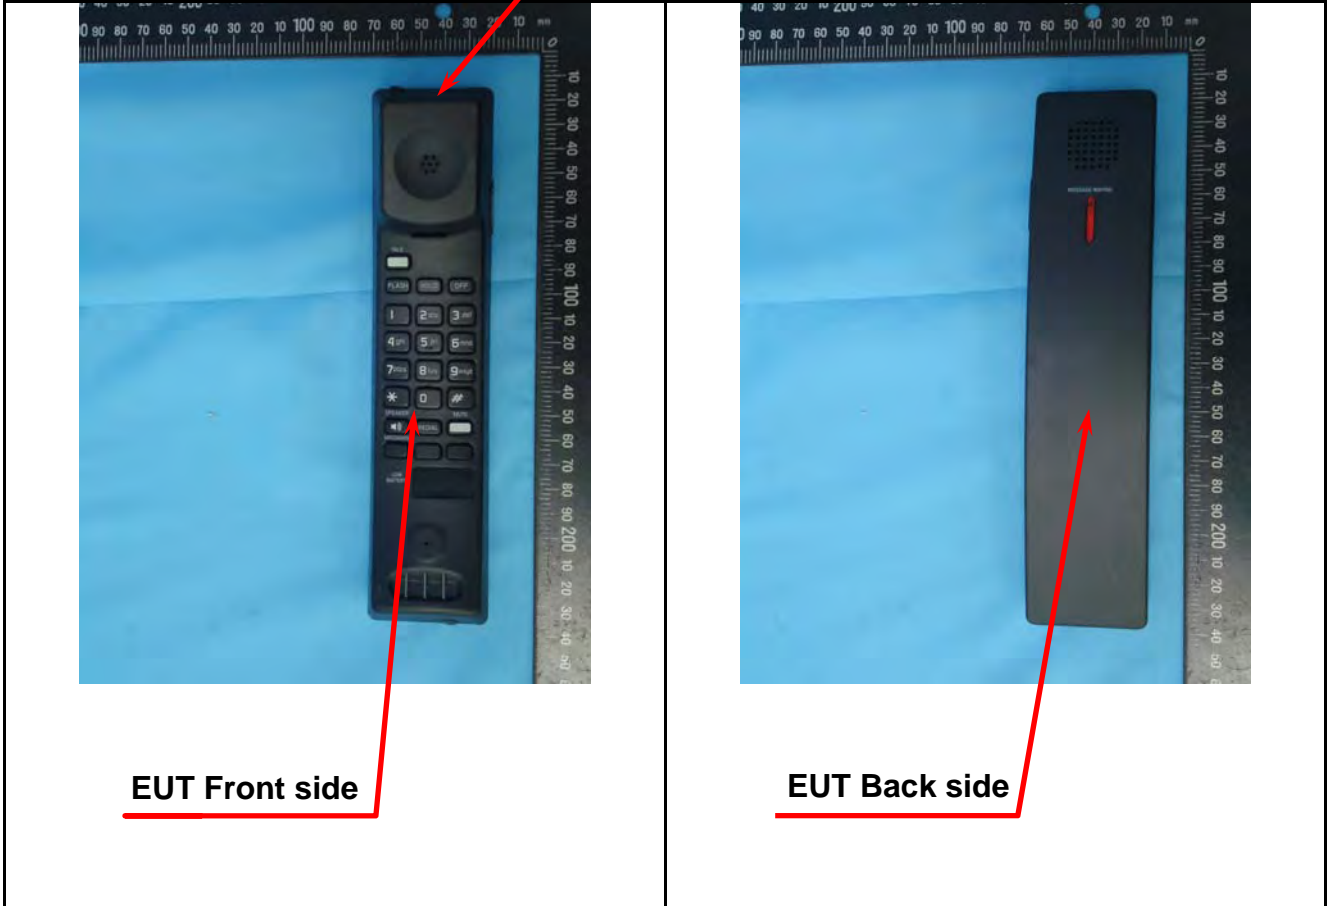

### SAR Test Setup Photographs

**EUT Top side**

**CTM-S2311**

**EUT Front side**

**EUT Back side**

**EUT Top side**

**CTM-S2411**

**Right Head Setup \_ CTM-S2311**

**Figure 2. Right Head SAR Test Setup (Cheek)**

**Figure 3. Right Head SAR Test Setup (Tilted)**

**Right Head Setup \_ CTM-S2411**

**Right Head SAR Test Setup (Cheek)**

**Left Head Setup \_ CTM-S2311**

**Figure 4. Left Head SAR Test Setup (Cheek)**