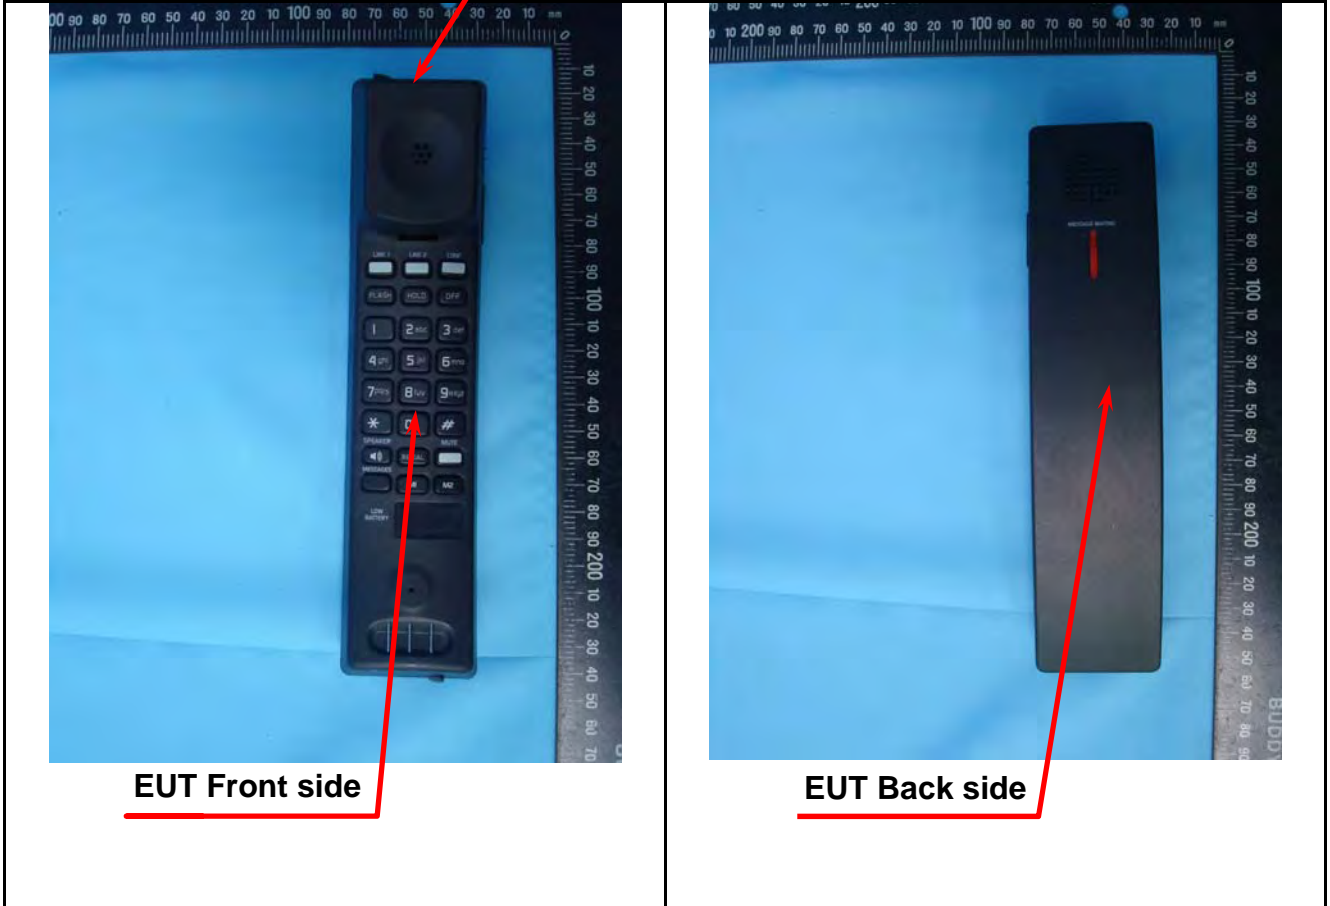

SAR Test Setup Photographs

EUT Top side

CTM-S2321

EUT Front side

EUT Back side

EUT Top side

CTM-S2421

EUT Front side

EUT Back side

Right Head Setup _ CTM-S2321

Figure 2. Right Head SAR Test Setup (Cheek)

Figure 3. Right Head SAR Test Setup (Tilted)

EUT Top side

EUT Front side

EUT Back side

Right Head Setup _ CTM-S2421

Right Head SAR Test Setup (Cheek)

EUT Top side

EUT Front side

EUT Back side

Left Head Setup _ CTM-S2321

Figure 4. Left Head SAR Test Setup (Cheek)

Figure 5. Left Head SAR Test Setup (Tilted)