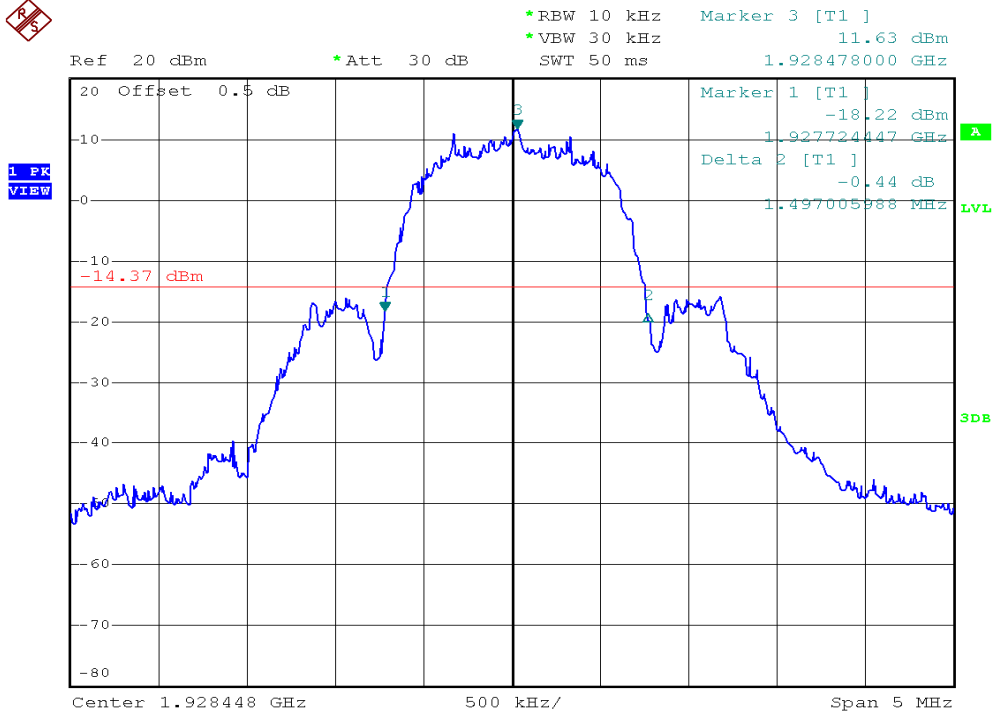

INTERTEK TESTING SERVICES

26dB Emission Bandwidth Plots

Base unit, Lowest channel, Traffic carrier

Base unit, Highest channel, Traffic carrier

INTERTEK TESTING SERVICES

26dB Emission Bandwidth Plots

Handset unit, Lowest channel, Traffic carrier

Handset unit, Highest channel, Traffic carrier