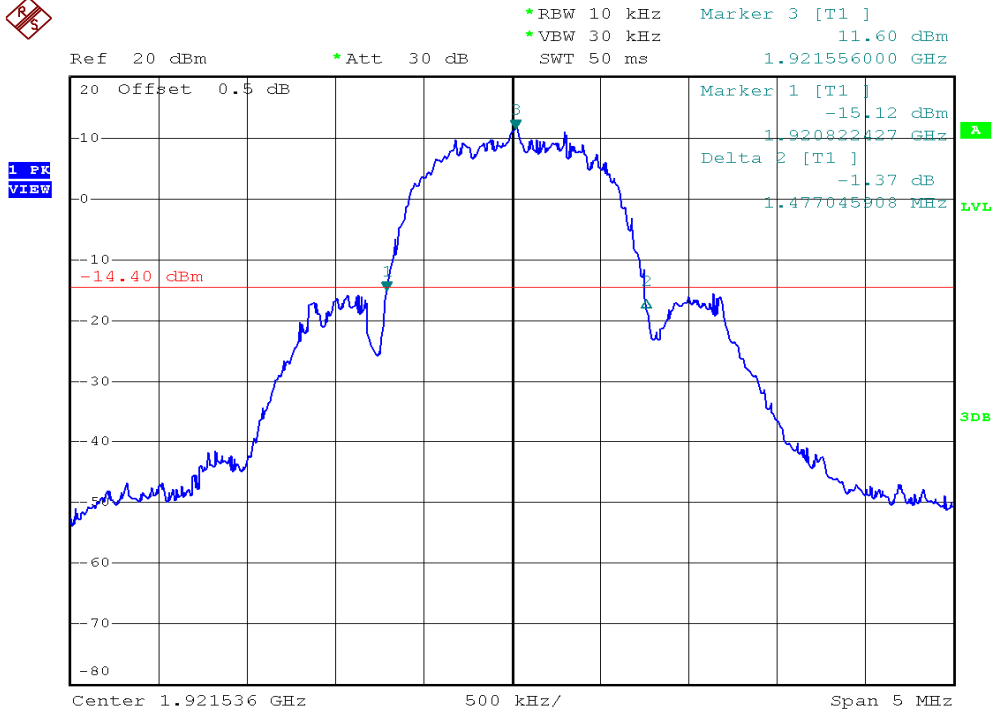

INTERTEK TESTING SERVICES

26dB Emission Bandwidth Plots

Base unit, Lowest channel, Traffic carrier

Base unit, Highest channel, Traffic carrier

INTERTEK TESTING SERVICES

26dB Emission Bandwidth Plots

Handset unit, Lowest channel, Traffic carrier

Handset unit, Highest channel, Traffic carrier