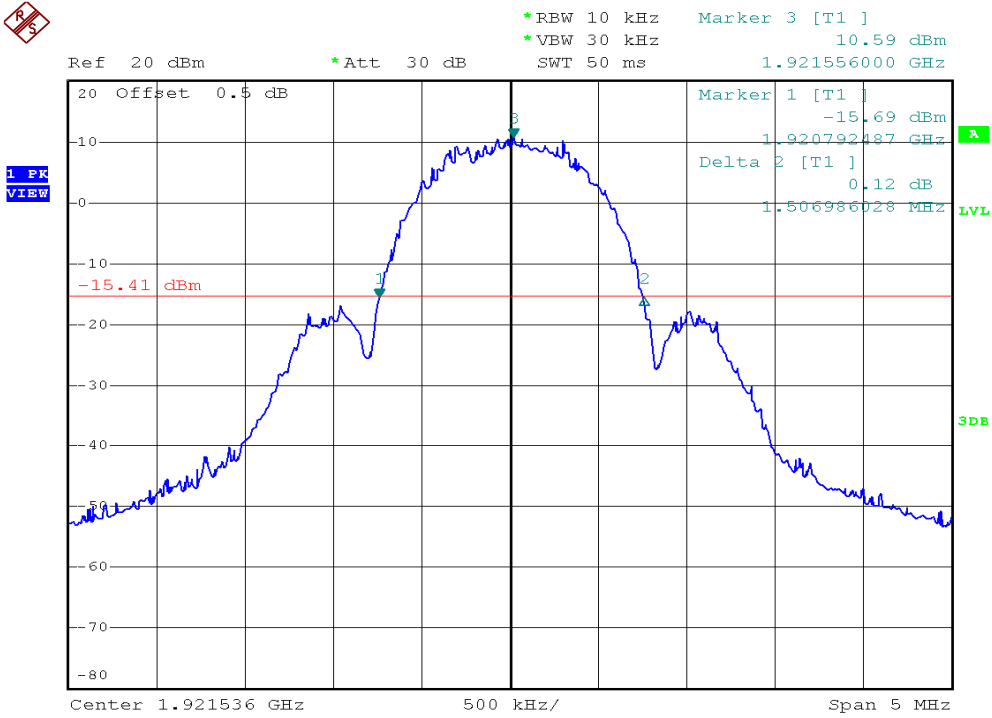

INTERTEK TESTING SERVICES

26dB Emission Bandwidth Plots

Base unit, Lowest channel, Traffic carrier

Base unit, Highest channel, Traffic carrier

INTERTEK TESTING SERVICES

26dB Emission Bandwidth Plots

Handset unit, Lowest channel, Traffic carrier

Handset unit, Highest channel, Traffic carrier