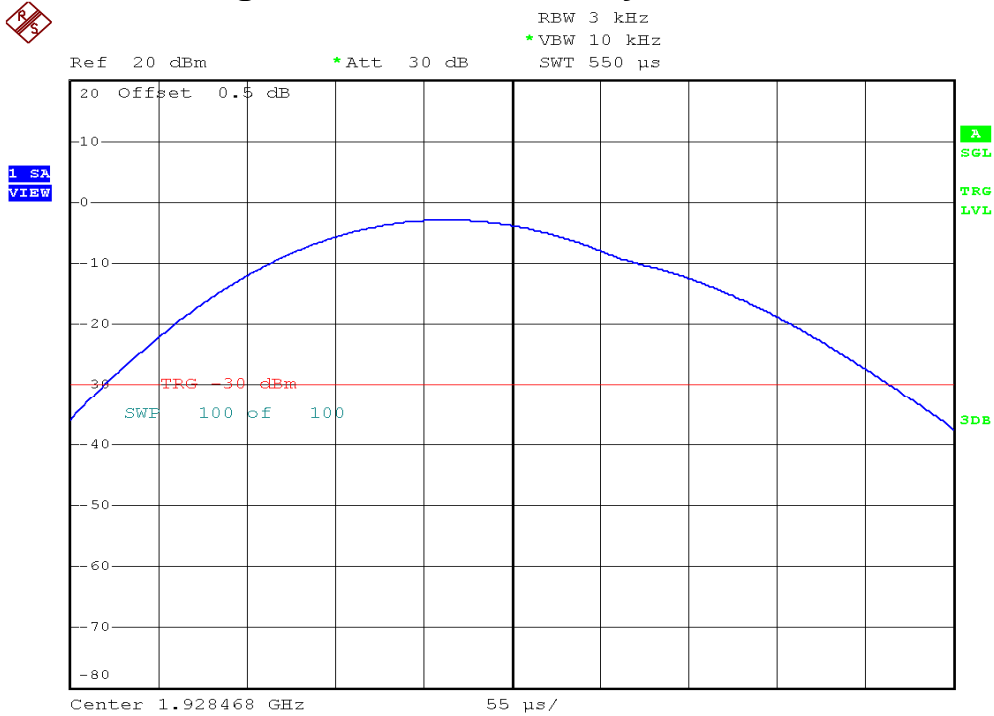

INTERTEK TESTING SERVICES

Power Spectral Density Plots

Base unit, Lowest channel, Traffic carrier

Base unit, Highest channel, Traffic carrier

INTERTEK TESTING SERVICES

Power Spectral Density Plots

Base unit, Lowest channel, Dummy carrier

Base unit, Highest channel, Dummy carrier

INTERTEK TESTING SERVICES

Power Spectral Density Plots

Handset unit, Lowest channel, Traffic carrier

Handset unit, Highest channel, Traffic carrier