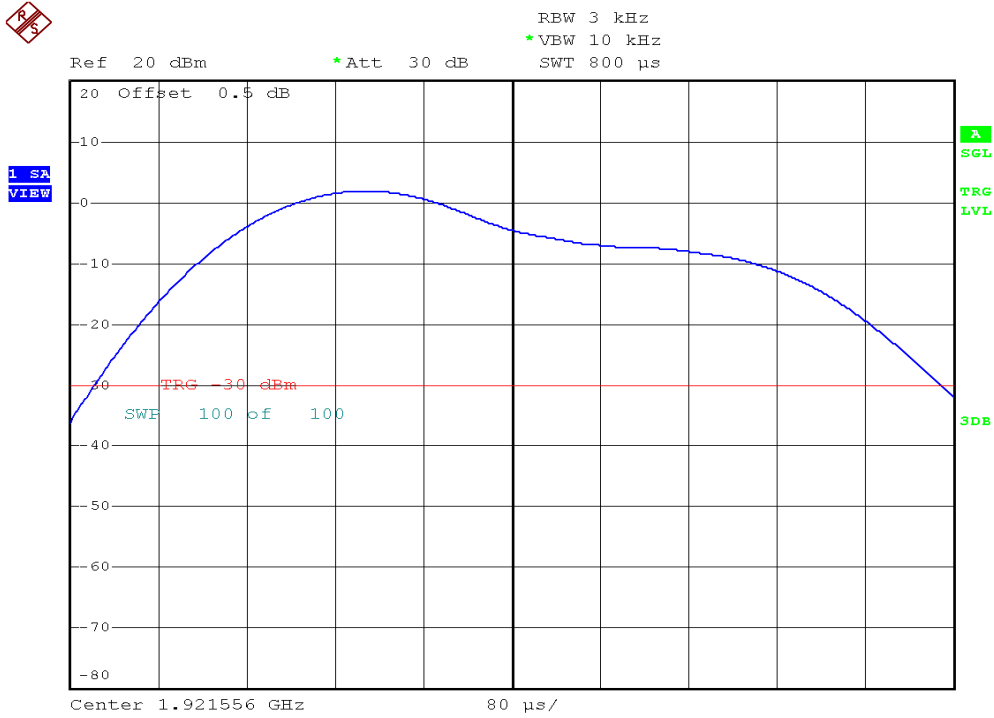

INTERTEK TESTING SERVICES

Power Spectral Density Plots

Base unit, Lowest channel, Traffic carrier

Base unit, Highest channel, Traffic carrier

INTERTEK TESTING SERVICES

Power Spectral Density Plots

Base unit, Lowest channel, Dummy carrier

Base unit, Highest channel, Dummy carrier

INTERTEK TESTING SERVICES

Power Spectral Density Plots

Handset unit, Lowest channel, Traffic carrier

Handset unit, Highest channel, Traffic carrier