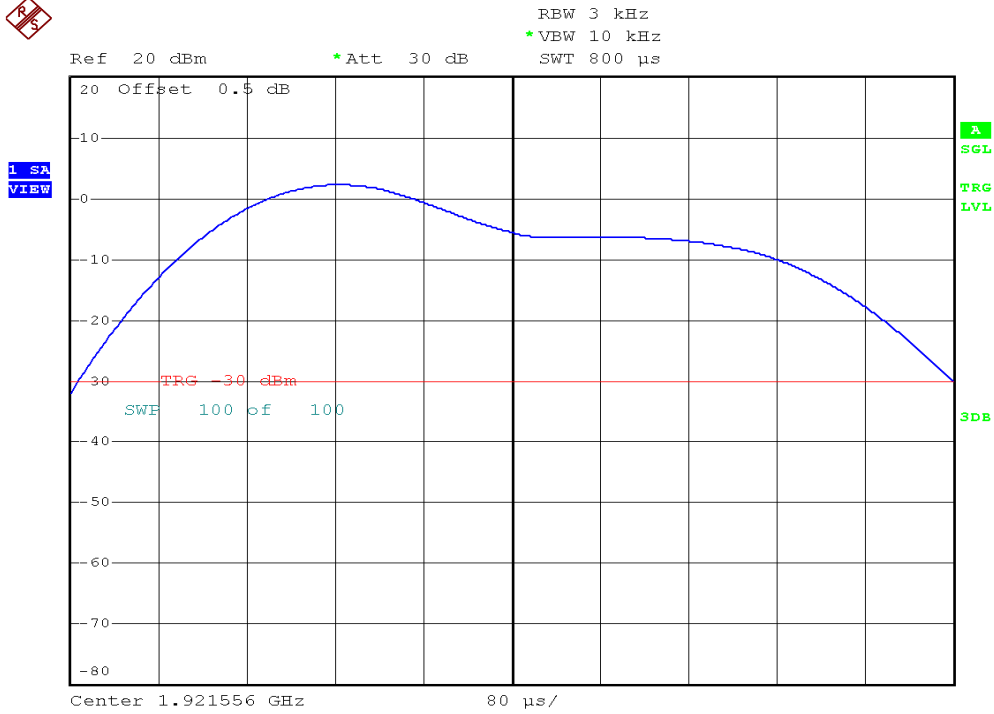

INTERTEK TESTING SERVICES

Power Spectral Density Plots

Base unit, Lowest channel, Traffic carrier

Base unit, Highest channel, Traffic carrier

INTERTEK TESTING SERVICES

Power Spectral Density Plots

Base unit, Lowest channel, Dummy carrier

Base unit, Highest channel, Dummy carrier

INTERTEK TESTING SERVICES

Power Spectral Density Plots

Handset unit, Lowest channel, Traffic carrier

Handset unit, Highest channel, Traffic carrier