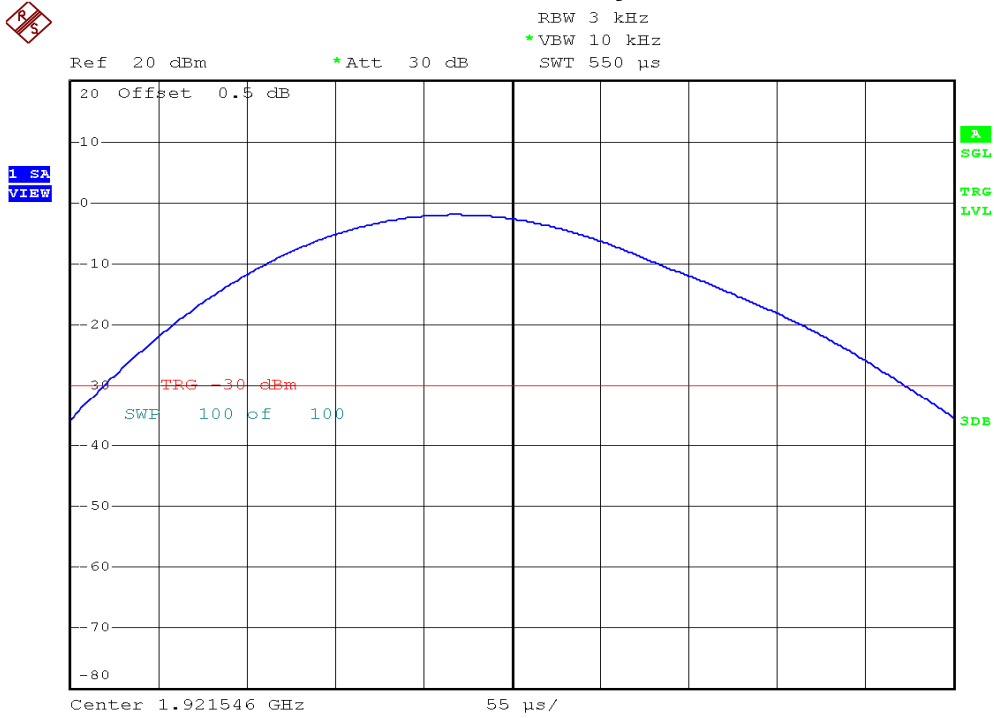

INTERTEK TESTING SERVICES

Power Spectral Density Plots

Base unit, Lowest channel, Traffic carrier

Base unit, Highest channel, Traffic carrier

INTERTEK TESTING SERVICES

Power Spectral Density Plots

Base unit, Lowest channel, Dummy carrier

Base unit, Highest channel, Dummy carrier

INTERTEK TESTING SERVICES

Power Spectral Density Plots

Handset unit, Lowest channel, Traffic carrier

Handset unit, Highest channel, Traffic carrier