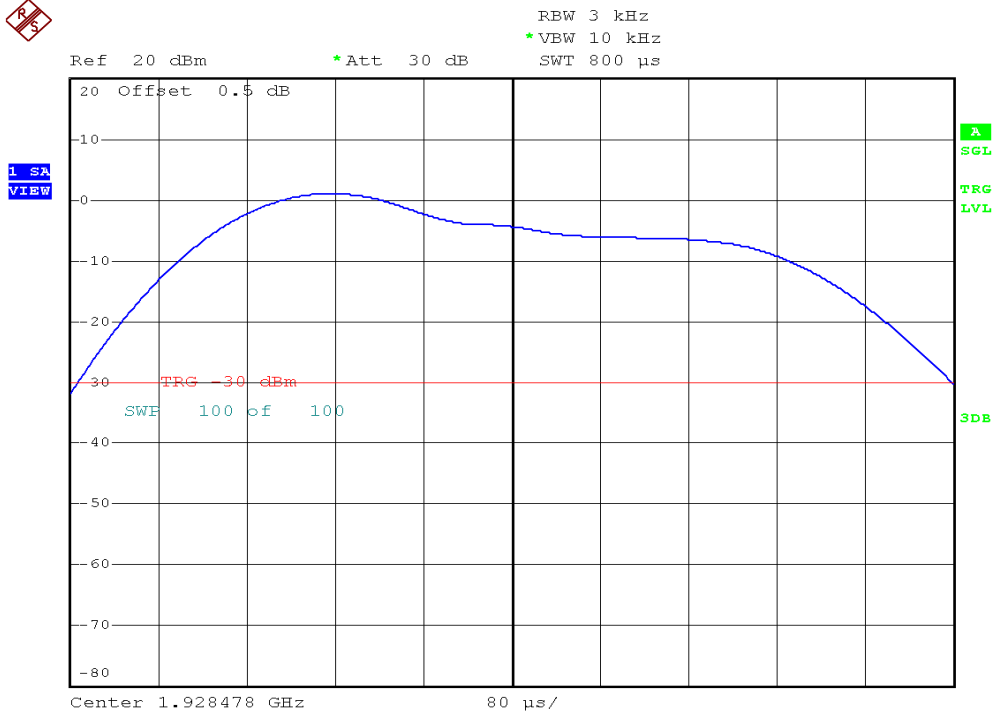

INTERTEK TESTING SERVICES

Power Spectral Density Plots

Base unit, Lowest channel, Traffic carrier

Base unit, Highest channel, Traffic carrier

INTERTEK TESTING SERVICES

Power Spectral Density Plots

Base unit, Lowest channel, Dummy carrier

Base unit, Highest channel, Dummy carrier

INTERTEK TESTING SERVICES

Power Spectral Density Plots

Handset unit, Lowest channel, Traffic carrier

Handset unit, Highest channel, Traffic carrier