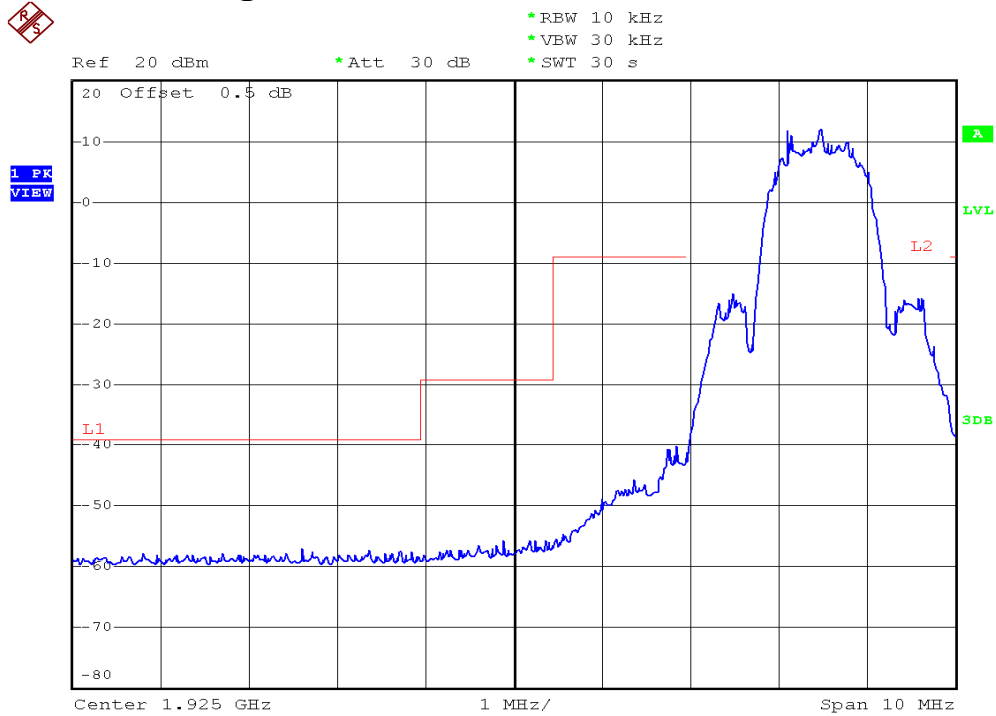

INTERTEK TESTING SERVICES

Unwanted Emission Inside The Sub-Band Plots

Base unit, Lowest channel, Traffic carrier

Base unit, Highest channel, Traffic carrier

INTERTEK TESTING SERVICES

Unwanted Emission Inside The Sub-Band Plots

Base unit, Lowest channel, Dummy carrier

Base unit, Highest channel, Dummy carrier

INTERTEK TESTING SERVICES

Unwanted Emission Inside The Sub-Band Plots

Handset unit, Lowest channel, Traffic carrier

Handset unit, Highest channel, Traffic carrier