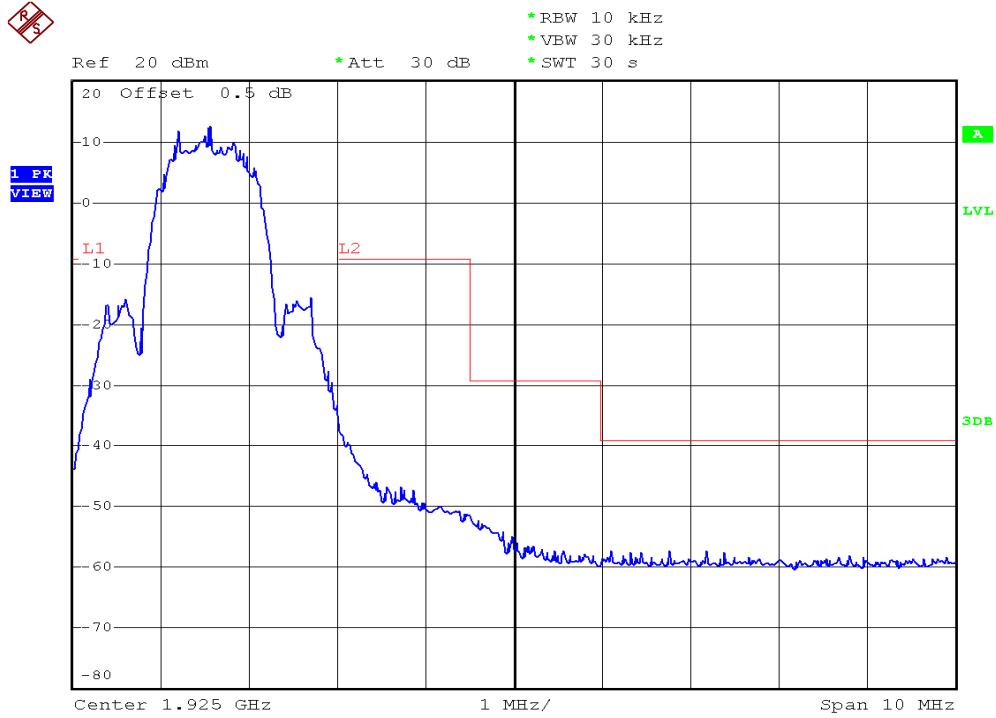

INTERTEK TESTING SERVICES

Unwanted Emission Inside The Sub-Band Plots

Base unit, Lowest channel, Traffic carrier

Base unit, Highest channel, Traffic carrier

INTERTEK TESTING SERVICES

Unwanted Emission Inside The Sub-Band Plots

Base unit, Lowest channel, Dummy carrier

Base unit, Highest channel, Dummy carrier

INTERTEK TESTING SERVICES

Unwanted Emission Inside The Sub-Band Plots

Handset unit, Lowest channel, Traffic carrier

Handset unit, Highest channel, Traffic carrier