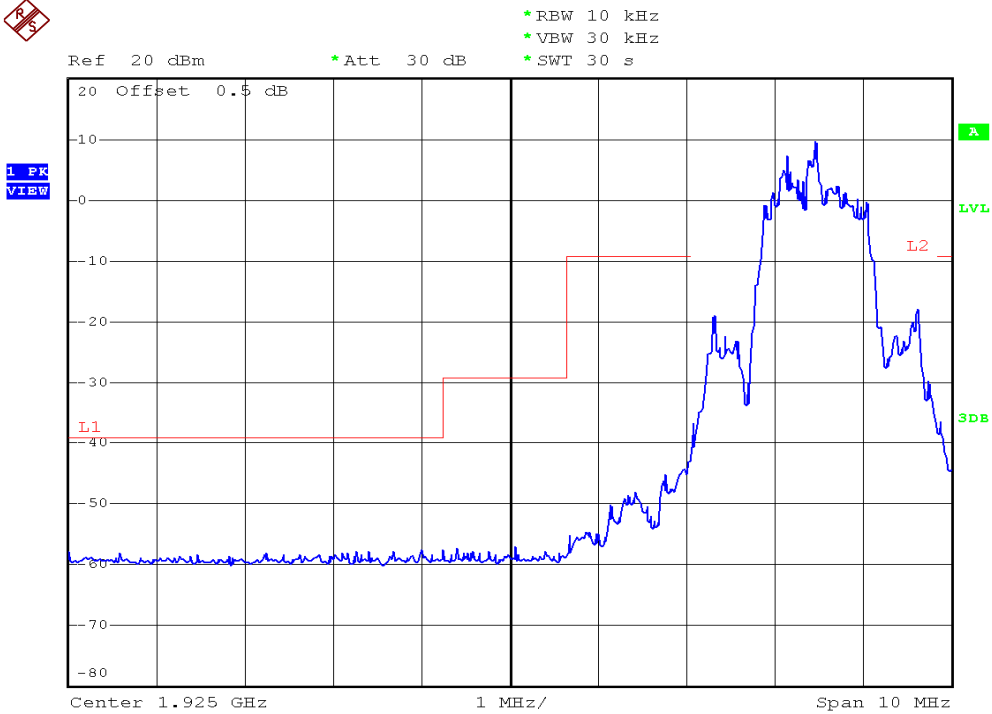

INTERTEK TESTING SERVICES

Unwanted Emission Inside The Sub-Band Plots

Base unit, Lowest channel, Traffic carrier

Base unit, Highest channel, Traffic carrier

INTERTEK TESTING SERVICES

Unwanted Emission Inside The Sub-Band Plots

Base unit, Lowest channel, Dummy carrier

Base unit, Highest channel, Dummy carrier

INTERTEK TESTING SERVICES

Unwanted Emission Inside The Sub-Band Plots

Handset unit, Lowest channel, Traffic carrier

Handset unit, Highest channel, Traffic carrier