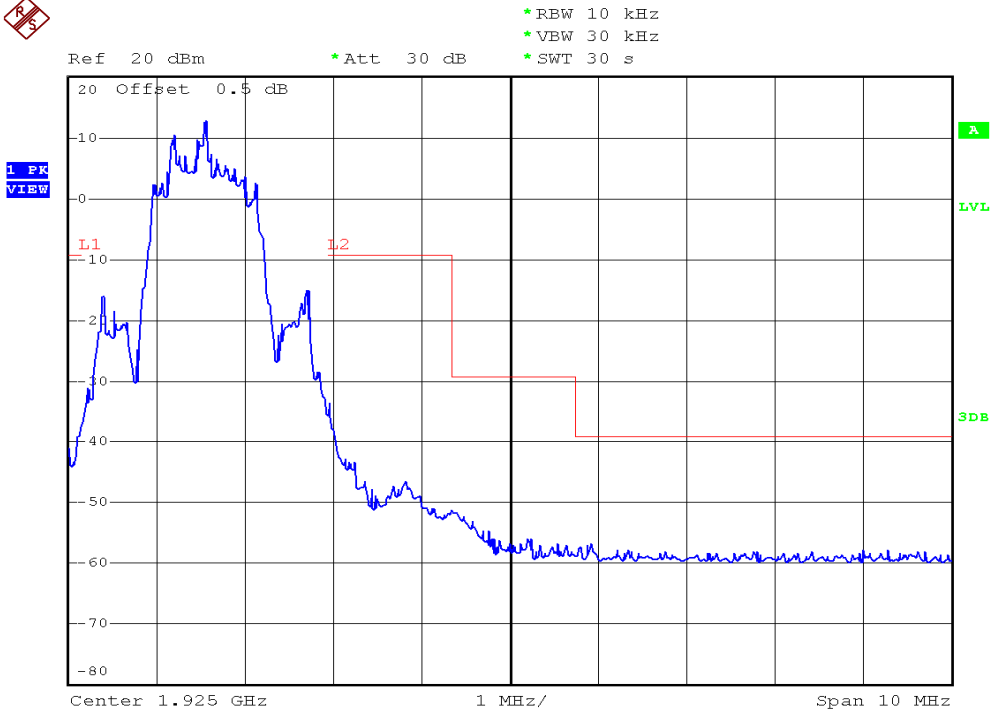

INTERTEK TESTING SERVICES

Unwanted Emission Inside The Sub-Band Plots

Base unit, Lowest channel, Traffic carrier

Base unit, Highest channel, Traffic carrier

INTERTEK TESTING SERVICES

Unwanted Emission Inside The Sub-Band Plots

Base unit, Lowest channel, Dummy carrier

Base unit, Highest channel, Dummy carrier

INTERTEK TESTING SERVICES

Unwanted Emission Inside The Sub-Band Plots

Handset unit, Lowest channel, Traffic carrier

Handset unit, Highest channel, Traffic carrier