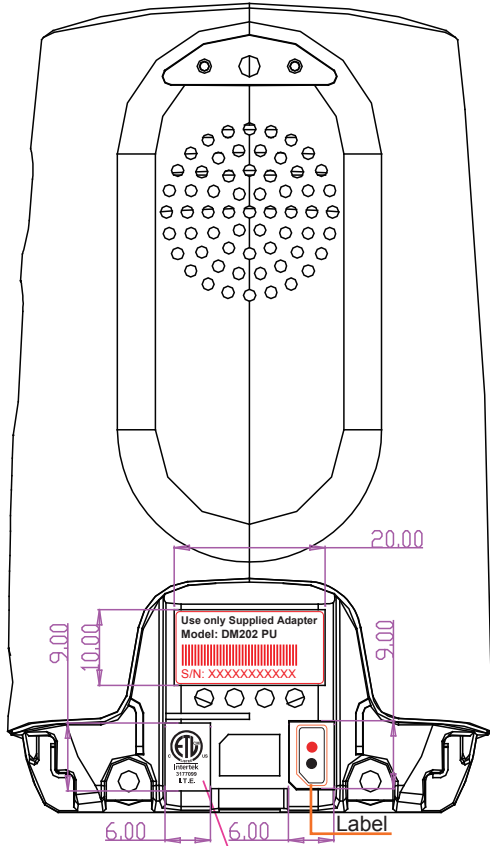

## DM202 PU & DM202-2 PU

PU SN Label Size: 19.5X9.5,mm  
 Material: 50# UL approved PET

92-XXXXXX-010-100

92-XXXXXX-010-100

The red serial number and barcode will be printed in VTT

Label Size: 30X5.5 mm  
 Material: 50# UL approved PET

## DM222 & DM222-2 PU

PU SN Label Size: 19.5X9.5,mm  
Material: 50# UL approved PET

92-XXXXXX-010-100

92-XXXXXX-010-100

The red serial number and barcode will be printed in VTT

Label Size: 30X5.5 mm  
Material: 50# UL approved PET