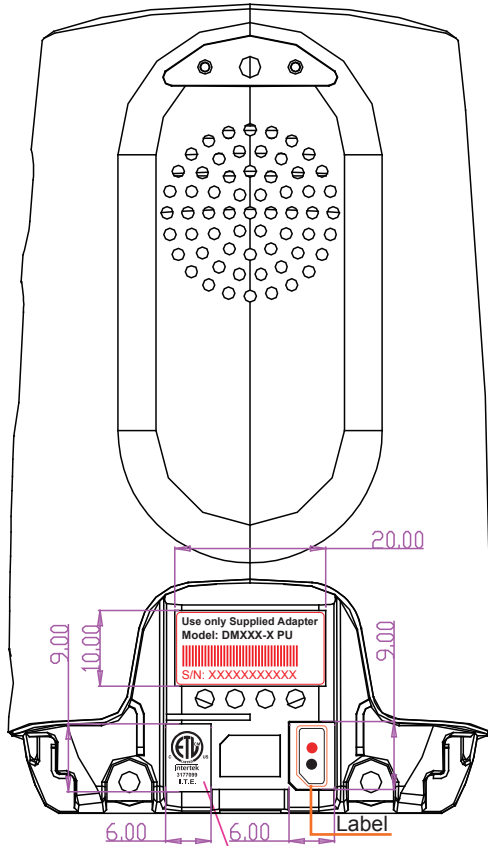

## DM202 PU & DM202-2 PU

PU SN Label Size: 19.5X9.5,mm  
 Material: 50# UL approved PET

92-XXXXXX-010-100

92-XXXXXX-010-100

The red serial number and barcode will be printed in VTT

Label Size: 30X5.5 mm  
 Material: 50# UL approved PET

## DM222 & DM222-2 PU

PU SN Label Size: 19.5X9.5,mm  
Material: 50# UL approved PET

92-XXXXXX-010-100

92-XXXXXX-010-100

The red serial number and barcode will be printed in VTT

Label Size: 30X5.5 mm  
Material: 50# UL approved PET