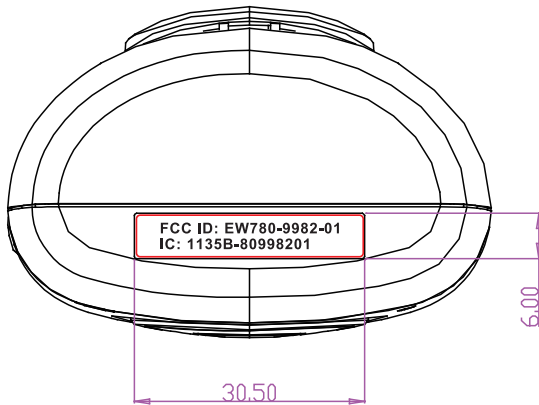

## DM202 PU & DM202-2 PU

PU SN Label Size: 19.5X9.5,mm  
 Material: 50# UL approved PET

92-XXXXXX-010-100

92-XXXXXX-010-100

The red serial number and barcode will be printed in VTT

Label Size: 30X5.5 mm  
 Material: 50# UL approved PET

## DM222 & DM222-2 PU

PU SN Label Size: 19.5X9.5,mm  
Material: 50# UL approved PET

92-XXXXXX-010-100

92-XXXXXX-010-100

The red serial number and barcode will be printed in VTT

Label Size: 30X5.5 mm  
Material: 50# UL approved PET