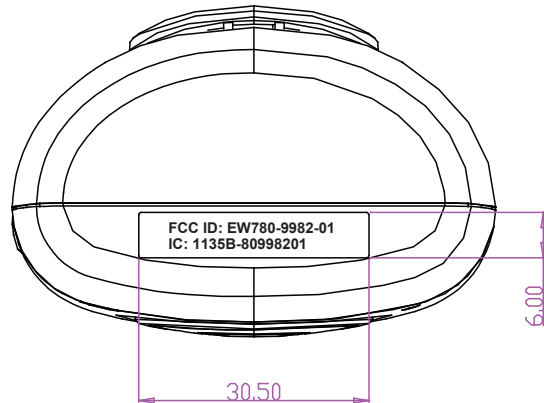

## DM202 PU & DM202-2 PU

PU SN Label Size: 19.5X9.5,mm  
 Material: 50# UL approved PET

92-XXXXXX-010-100

92-XXXXXX-010-100

The red serial number and barcode will be printed in VTT

Label Size: 30X5.5 mm  
 Material: 50# UL approved PET

## DM222 & DM222-2 PU

PU SN Label Size: 19.5X9.5,mm  
Material: 50# UL approved PET

92-XXXXXX-010-100

92-XXXXXX-010-100

The red serial number and barcode will be printed in VTT

Label Size: 30X5.5 mm  
Material: 50# UL approved PET