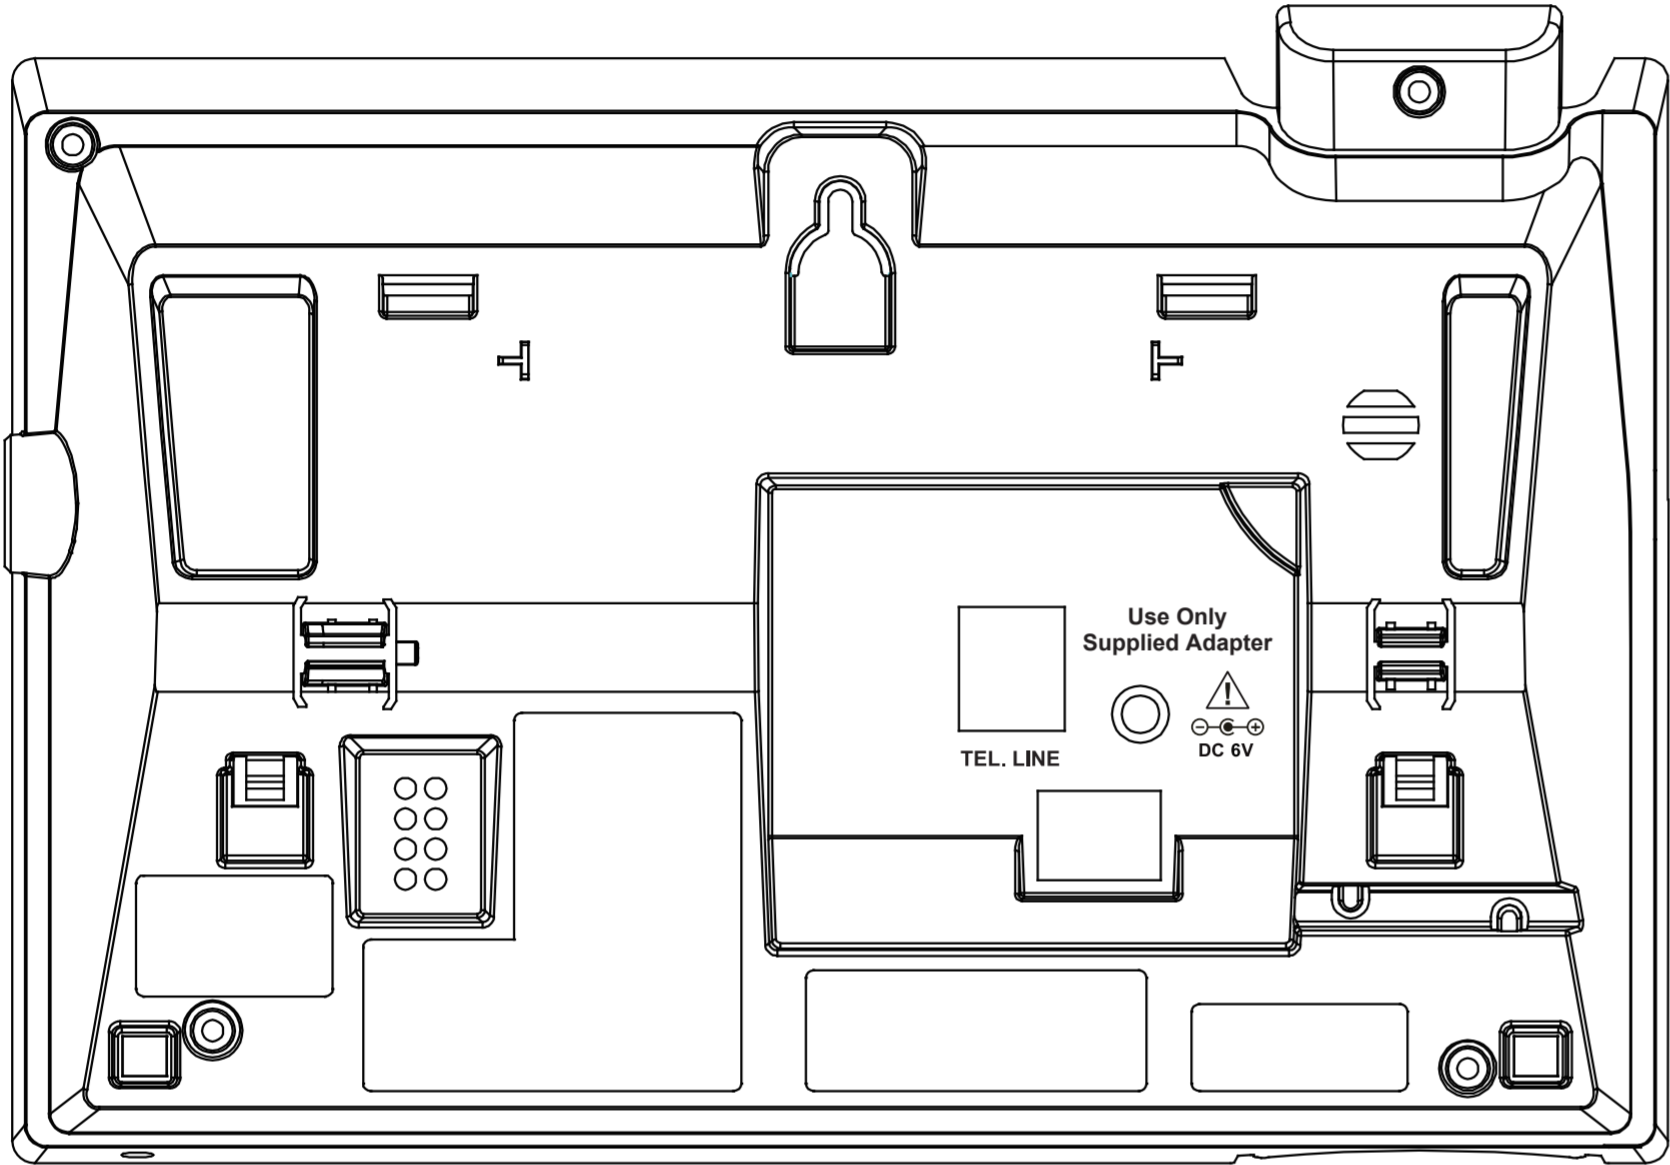

CL84XX5 Engraving

CL84XX5 BS Engraving

SN. label for models (28x10mm)
 PN:92-007224-000-100

The red serial number and barcode will be printed in VTT