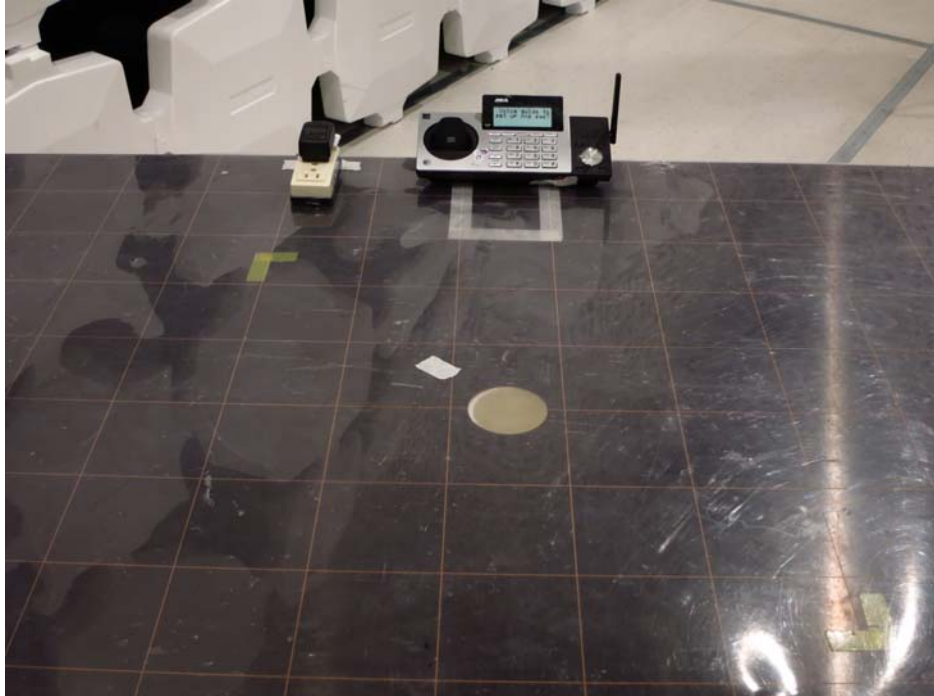

INTERTEK TESTING SERVICES

The Worst Case Configuration Photographs - Mode: Transmission

Radiated Emission – Base Unit

Front View

Rear View

INTERTEK TESTING SERVICES

The Worst Case Configuration Photographs - Mode: Transmission

Radiated Emission - Handset Unit

Front View

Rear View

INTERTEK TESTING SERVICES

The Worst Case Configuration Photographs - Mode: Talk

Conducted Emission

Front View

Right Side View

INTERTEK TESTING SERVICES

The Worst Case Configuration Photographs - Mode: Talk

Conducted Emission

Left Side View