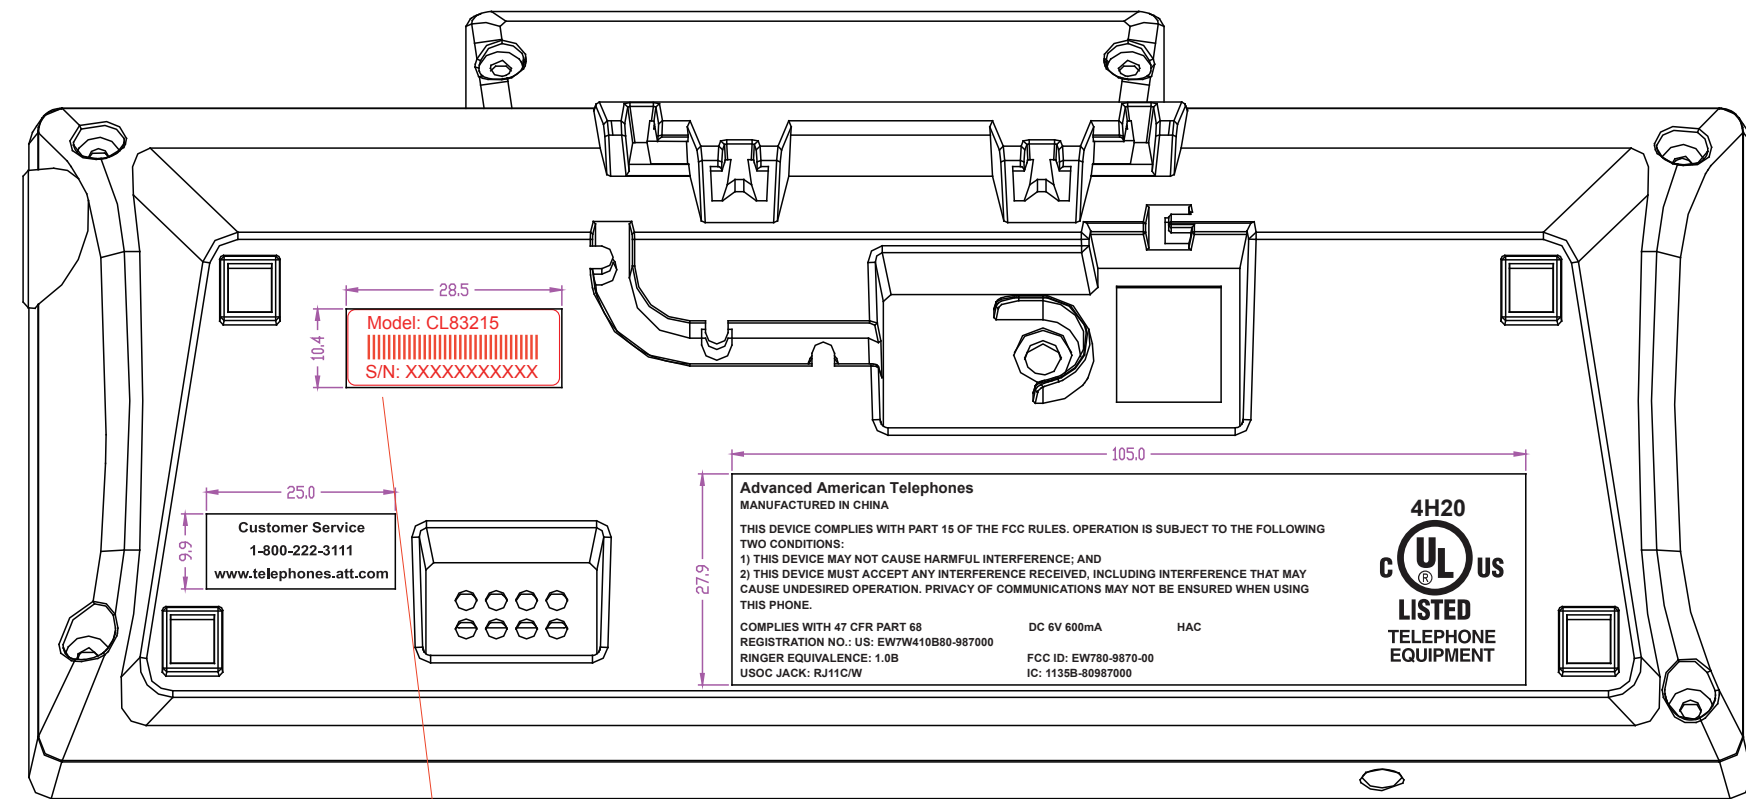

CL83XX5 Engraving

CL83XX5 BS Engraving

SN. label for models (28x10mm)
PN:92-007224-000-100

The red serial number and barcode will be printed in VTT

CL83XX5 HS Engraving

SN. label for models (20x10mm)
PN:92-004378-001-100

The red serial number and barcode will be printed in VTT

CL801X5 Accessory HS Engraving

SN. label for models (20x10mm)
PN:92-026208-000-100

The red serial number and barcode will be printed in VTT

CL83XX5 CH Engraving