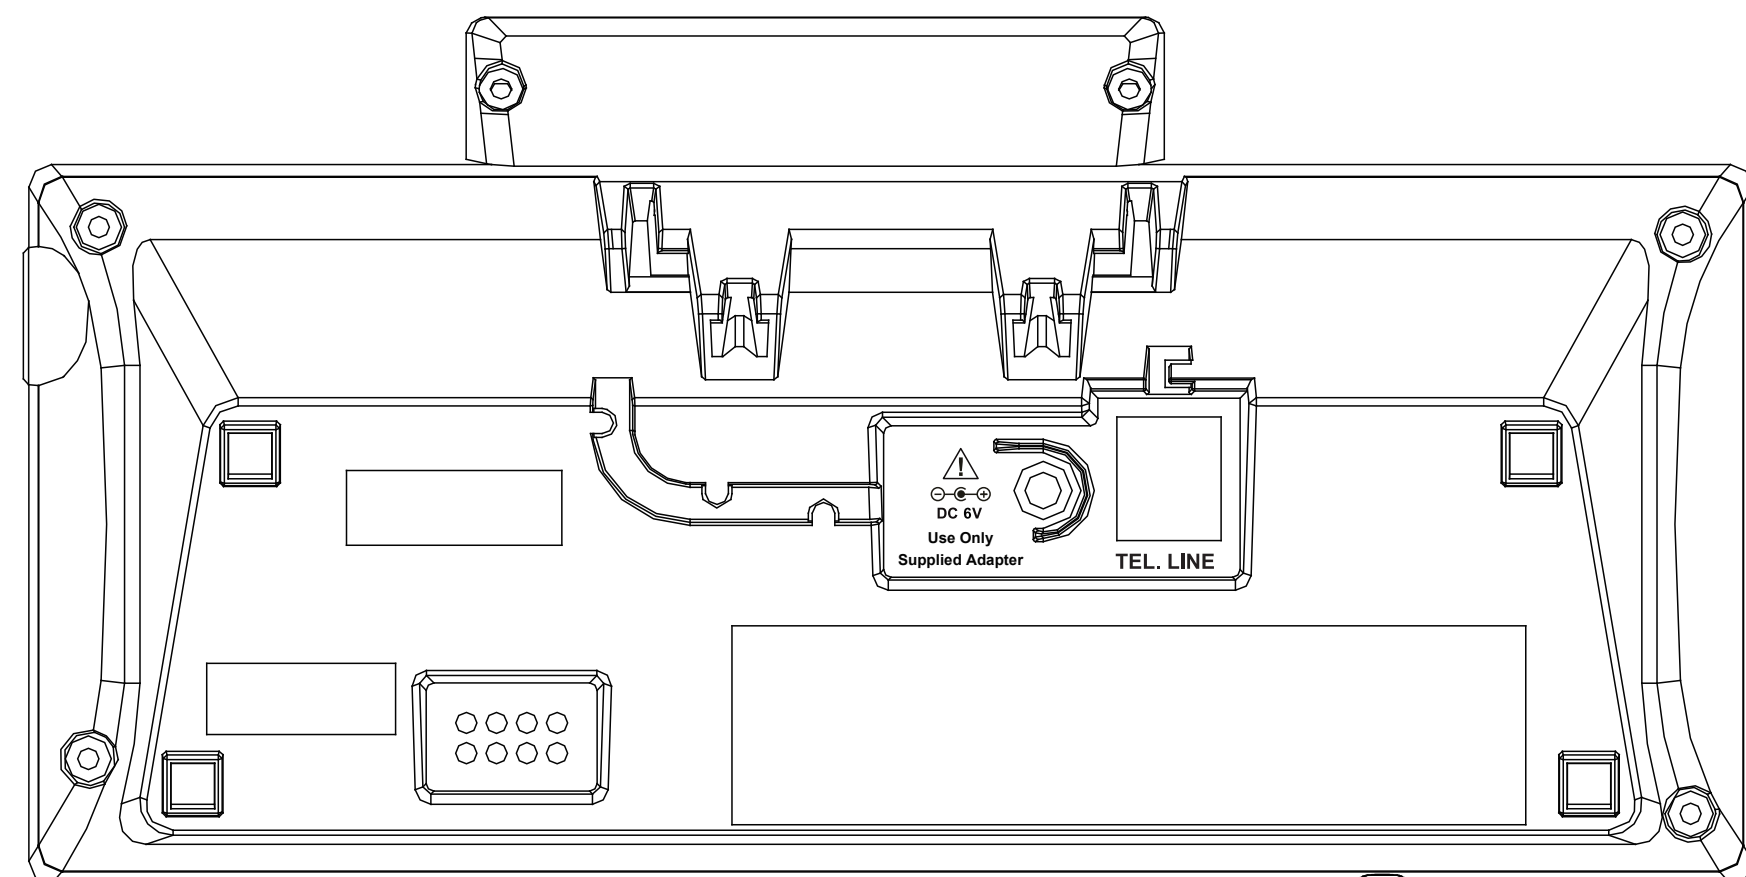

CL83XX5 Engraving

CL83XX5 BS Engraving

SN. label for models (28x10mm)
PN:92-007224-000-100

The red serial number and barcode will be printed in VTT

CL83XX5 HS Engraving

SN. label for models (20x10mm)
PN:92-004378-001-100

The red serial number and barcode will be printed in VTT

CL801X5 Accessory HS Engraving

SN. label for models (20x10mm)
PN:92-026208-000-100

The red serial number and barcode will be printed in VTT

CL83XX5 CH Engraving