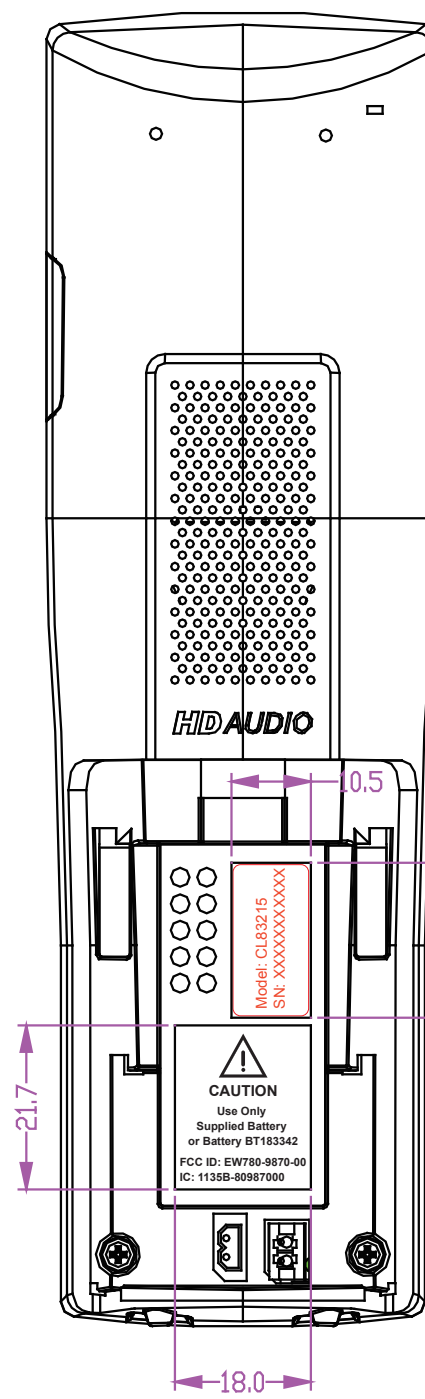

CL83XX5 Engraving

CL83XX5 BS Engraving

SN. label for models (28x10mm)
PN:92-007224-000-100

The red serial number and barcode will be printed in VTT

CL83XX5 HS Engraving

SN. label for models (20x10mm)
PN:92-004378-001-100

The red serial number and barcode will be printed in VTT

CL801X5 Accessory HS Engraving

SN. label for models (20x10mm)
PN:92-026208-000-100

The red serial number and barcode will be printed in VTT

CL83XX5 CH Engraving