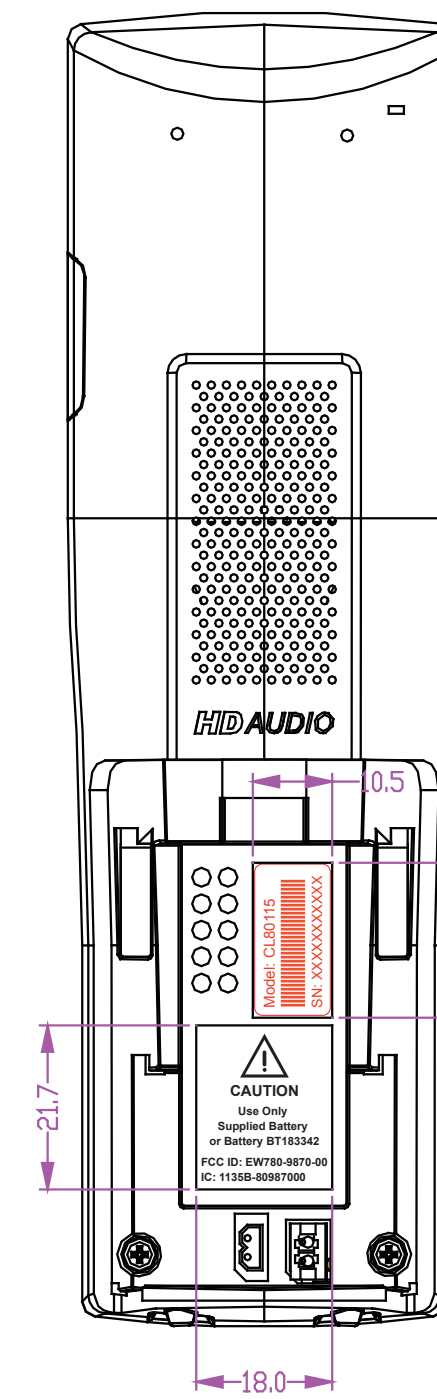

CL83XX5 Engraving

CL83XX5 BS Engraving

SN. label for models (28x10mm)
PN:92-007224-000-100

The red serial number and barcode will be printed in VTT

CL83XX5 HS Engraving

SN. label for models (20x10mm)
PN:92-004378-001-100

The red serial number and barcode will be printed in VTT

CL801X5 Accessory HS Engraving

SN. label for models (20x10mm)
PN:92-026208-000-100

The red serial number and barcode will be printed in VTT

CL83XX5 CH Engraving