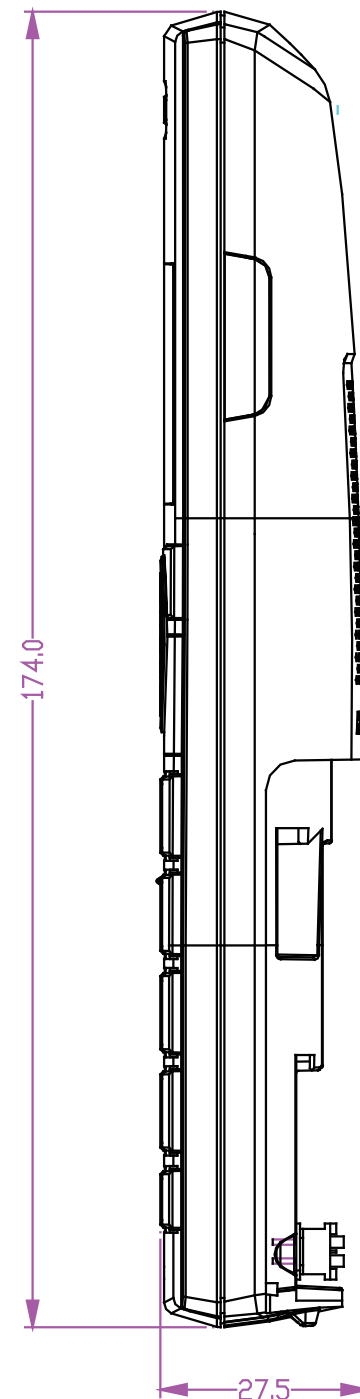

CL83XX5 Engraving

CL83XX5 BS Engraving

SN. label for models (28x10mm)
PN:92-007224-000-100

The red serial number and barcode will be printed in VTT

CL83XX5 HS Engraving

SN. label for models (20x10mm)
PN:92-004378-001-100

The red serial number and barcode will be printed in VTT

CL801X5 Accessory HS Engraving

SN. label for models (20x10mm)
PN:92-026208-000-100

The red serial number and barcode will be printed in VTT

CL83XX5 CH Engraving