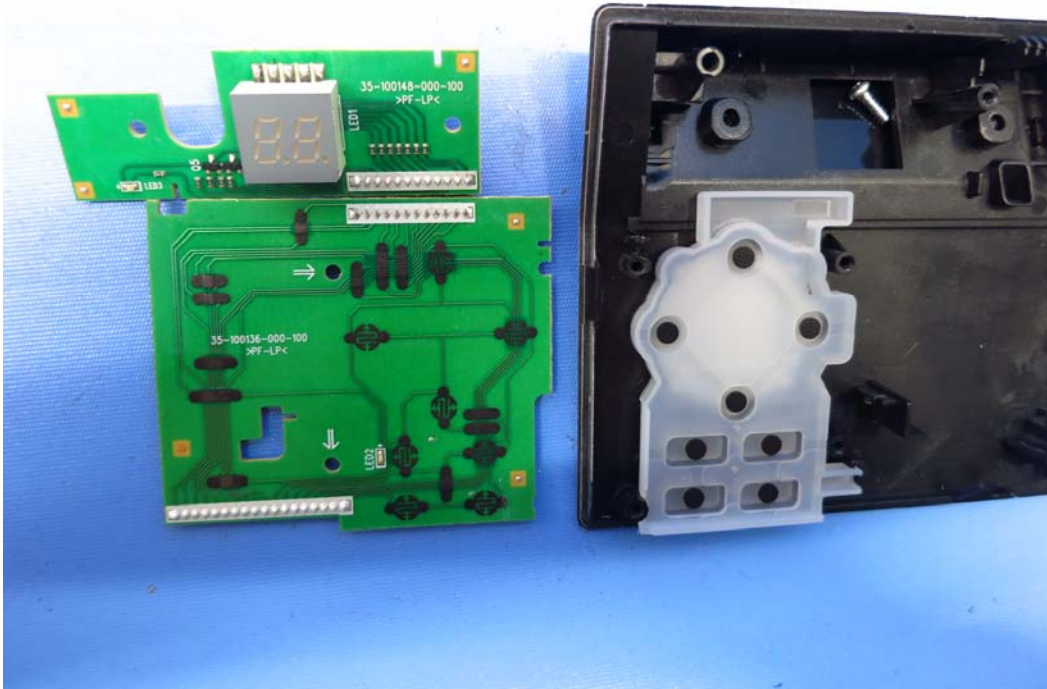

Internal photos

FCC ID: EW780-9867-00
IC:1135B-80986700

INTERTEK TESTING SERVICES

Internal photos

INTERTEK TESTING SERVICES

Internal photos

FCC ID: EW780-9867-00
IC:1135B-80986700

INTERTEK TESTING SERVICES