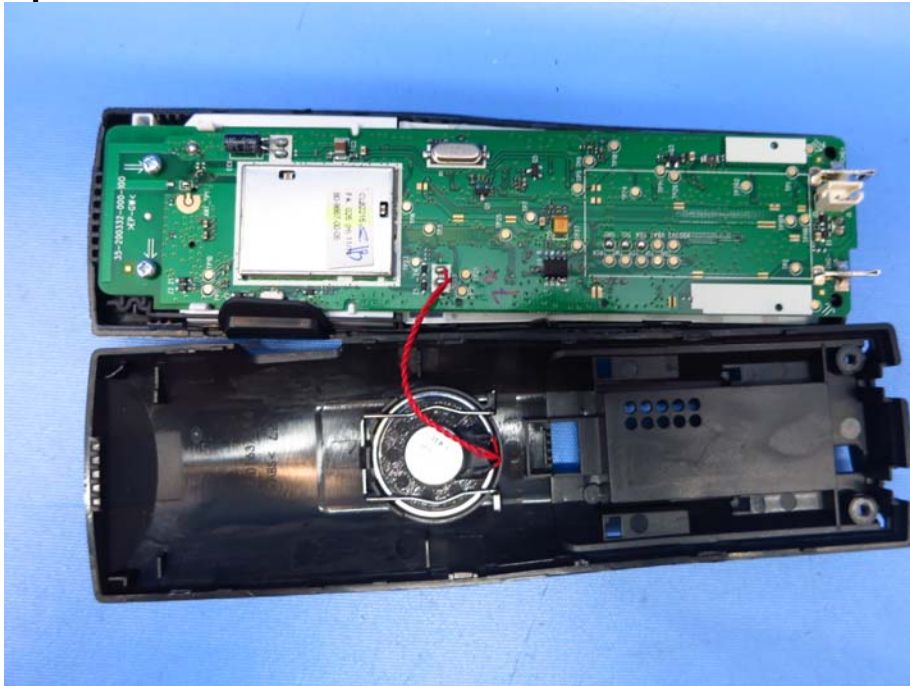

INTERTEK TESTING SERVICES

Internal photos