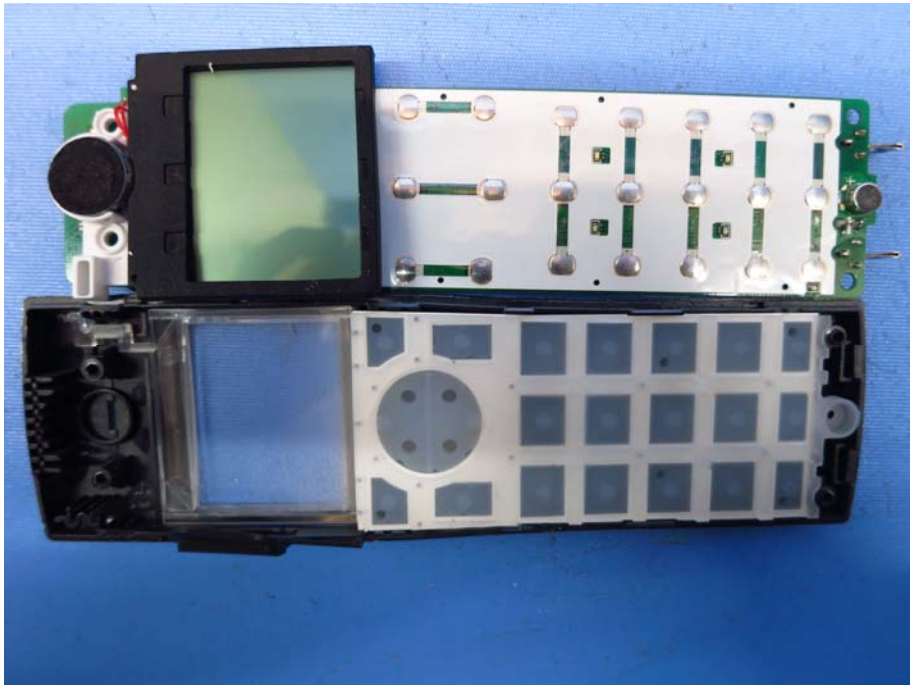

INTERTEK TESTING SERVICES

Internal photos