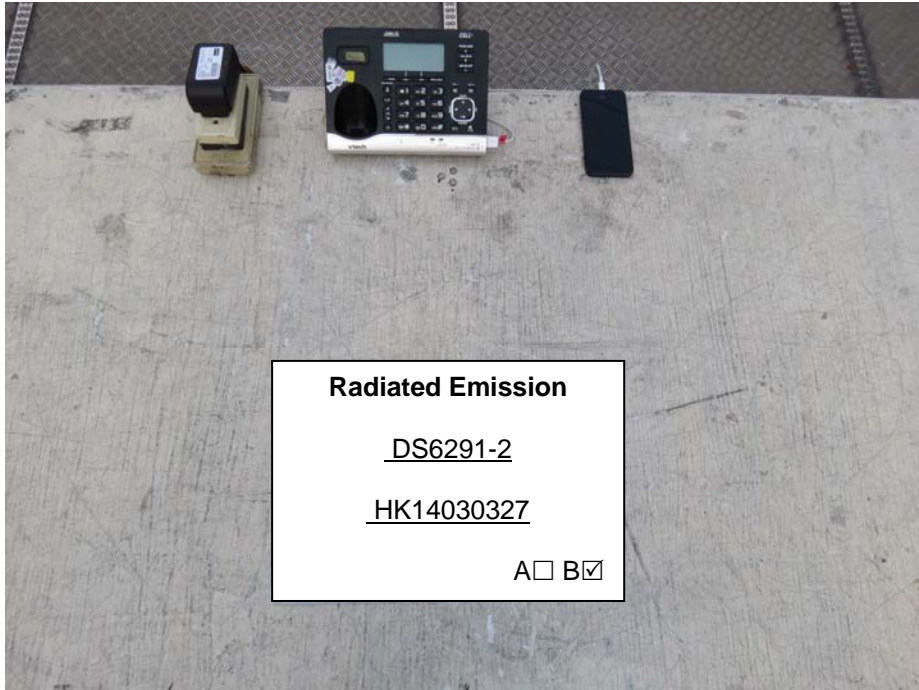

INTERTEK TESTING SERVICES

The Worst Case Configuration Photographs – Mode: Bluetooth Talk

Radiated Emission – Base Unit

Front View

Rear View

INTERTEK TESTING SERVICES

The Worst Case Configuration Photographs – Mode: Bluetooth Talk

Conducted Emission

Front View

Right Side View

INTERTEK TESTING SERVICES

The Worst Case Configuration Photographs – Mode: Bluetooth Talk

Conducted Emission

Left Side View