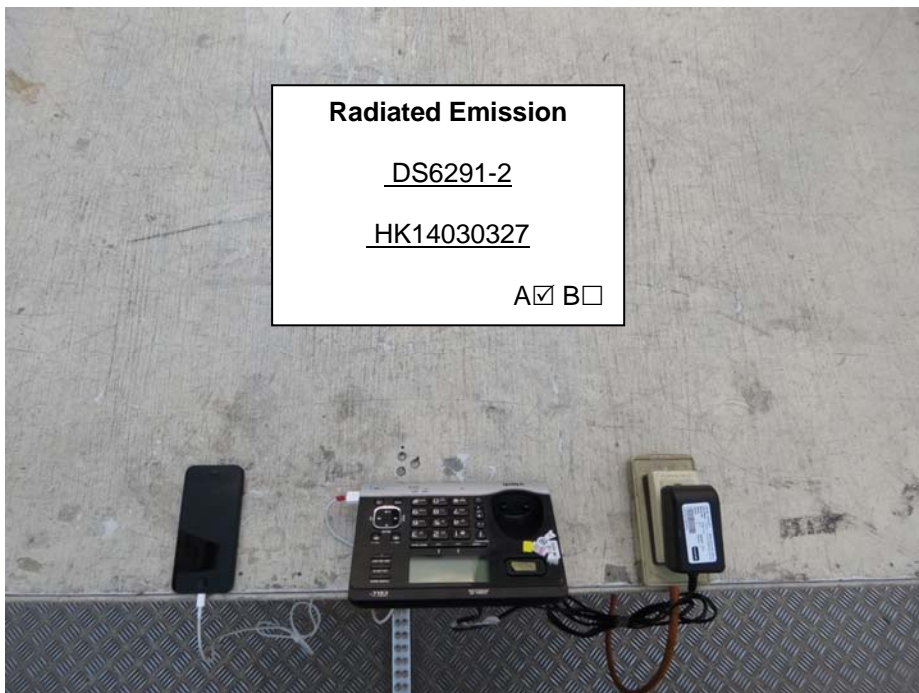

INTERTEK TESTING SERVICES

The Worst Case Configuration Photographs – Mode: Bluetooth Talk

Radiated Emission – Base Unit

Front View

Rear View

INTERTEK TESTING SERVICES

The Worst Case Configuration Photographs – Mode: Bluetooth Talk

Conducted Emission

Front View

Right Side View

INTERTEK TESTING SERVICES

The Worst Case Configuration Photographs – Mode: Bluetooth Talk

Conducted Emission

Left Side View