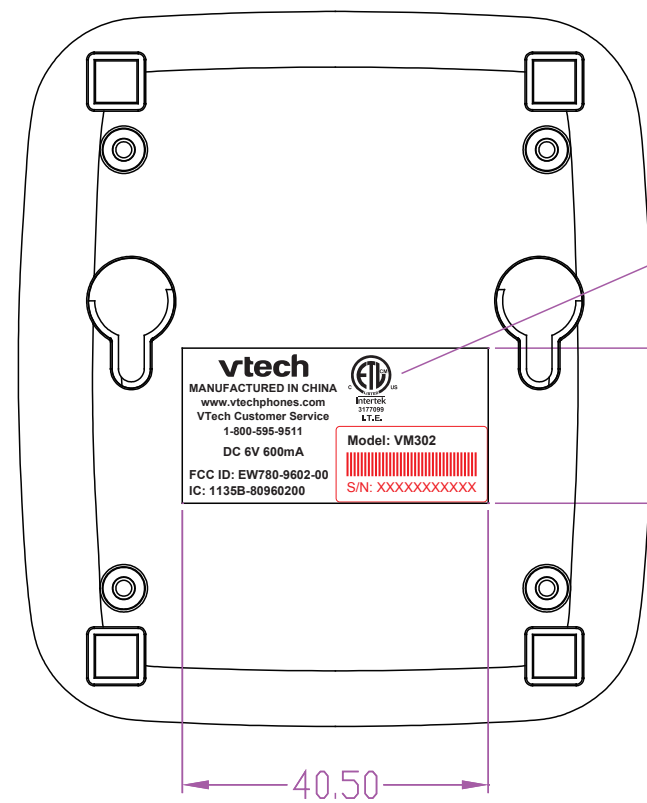

VM3X2-ab Engraving

VM302-ab

VM302

SN Label : 20X10,mm

92-XXXXXX-010-100

Model: VM302

S/N: XXXXXXXXXXXXX

20,50

40,50

The red barcode and serial number will be printed in VTT

VM3X2-ab BU

VM312-X BU

BU SN Label : 20X10,mm

92-XXXXXX-010-100

Model: VM312 BU

S/N: XXXXXXXXXXXXX

20,50

40,50

The red barcode and serial number will be printed in VTT