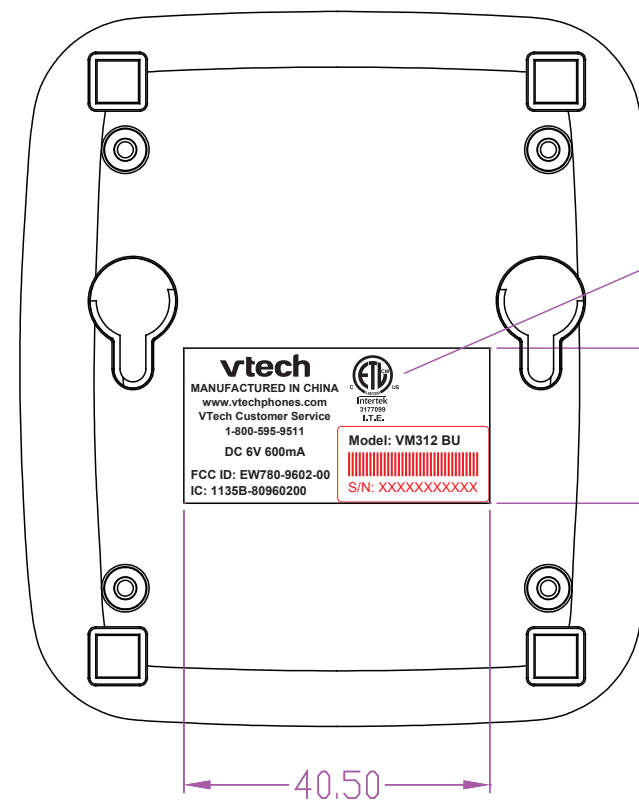

VM3X2-ab Engraving

VM302-ab

VM302

SN Label : 20X10,mm

92-XXXXXX-010-100

Model: VM302

S/N: XXXXXXXXXXXXX

20,50

40,50

The red barcode and serial number will be printed in VTT

VM3X2-ab BU

VM312-X BU

BU SN Label : 20X10,mm

92-XXXXXX-010-100

Model: VM312 BU

S/N: XXXXXXXXXXXXX

20,50

40,50

The red barcode and serial number will be printed in VTT