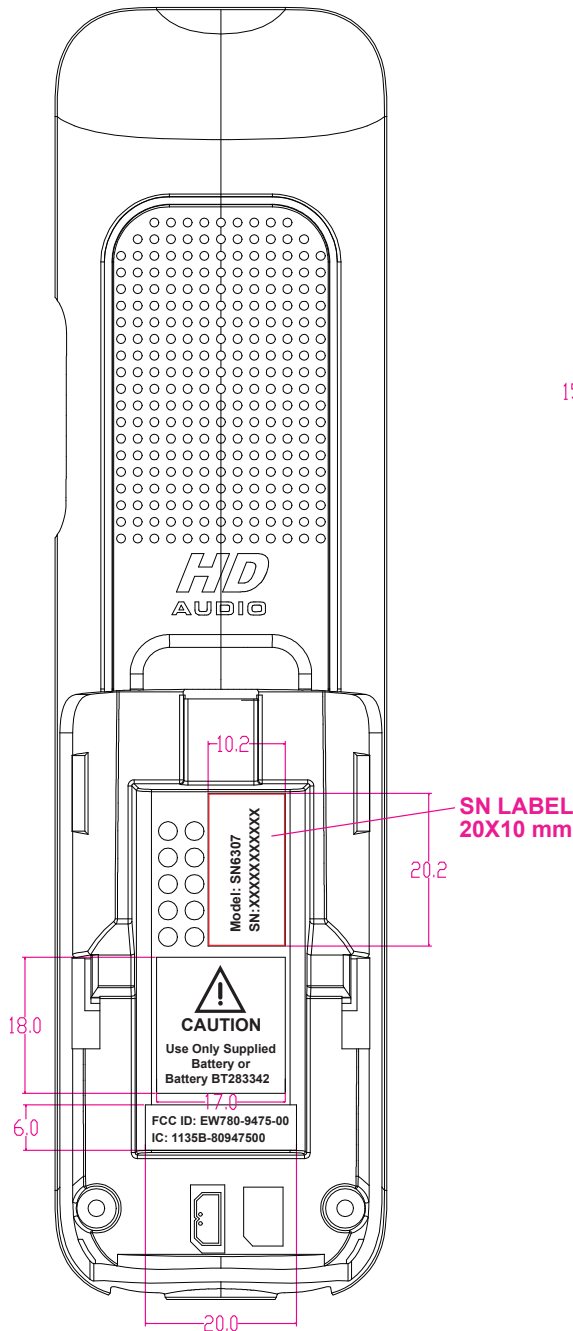

SN6307 Accessory HS & CH Engraving

HS

Charger