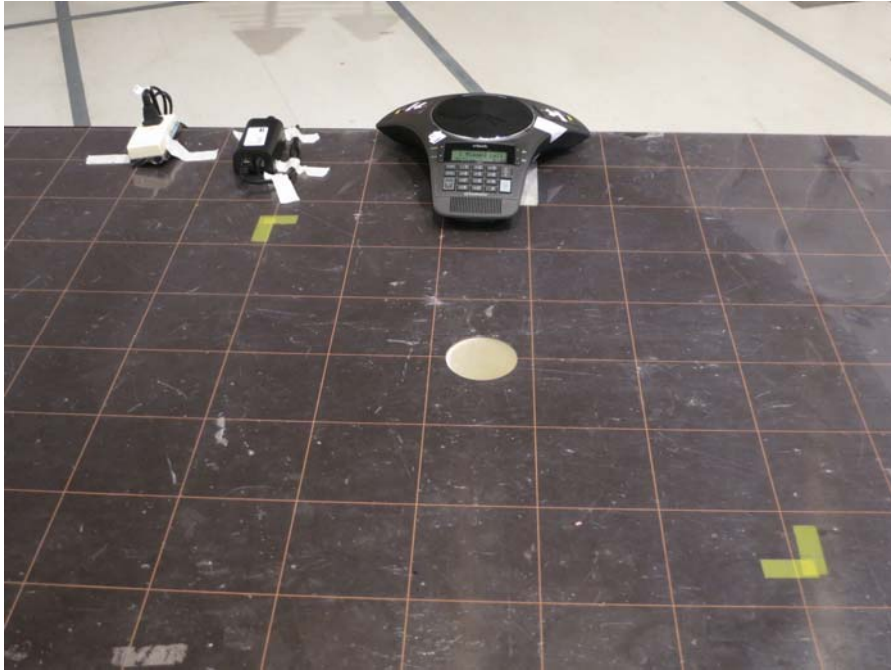

### The Worst Case Configuration Photographs

Radiated Emission – Base Unit Transmission

Front View

Rear View

### The Worst Case Configuration Photographs

Radiated Emission – Mic Unit Transmission

Front View

Rear View

### The Worst Case Configuration Photographs

AC Conducted Emission – Base Unit: 3-way Conference

Front View

Side View 1

---

Test Report Number: 15051591HKG-002  
FCC ID: EW780-9398-00  
IC: 1135B-80939800

### The Worst Case Configuration Photographs

AC Conducted Emission

Side View 2