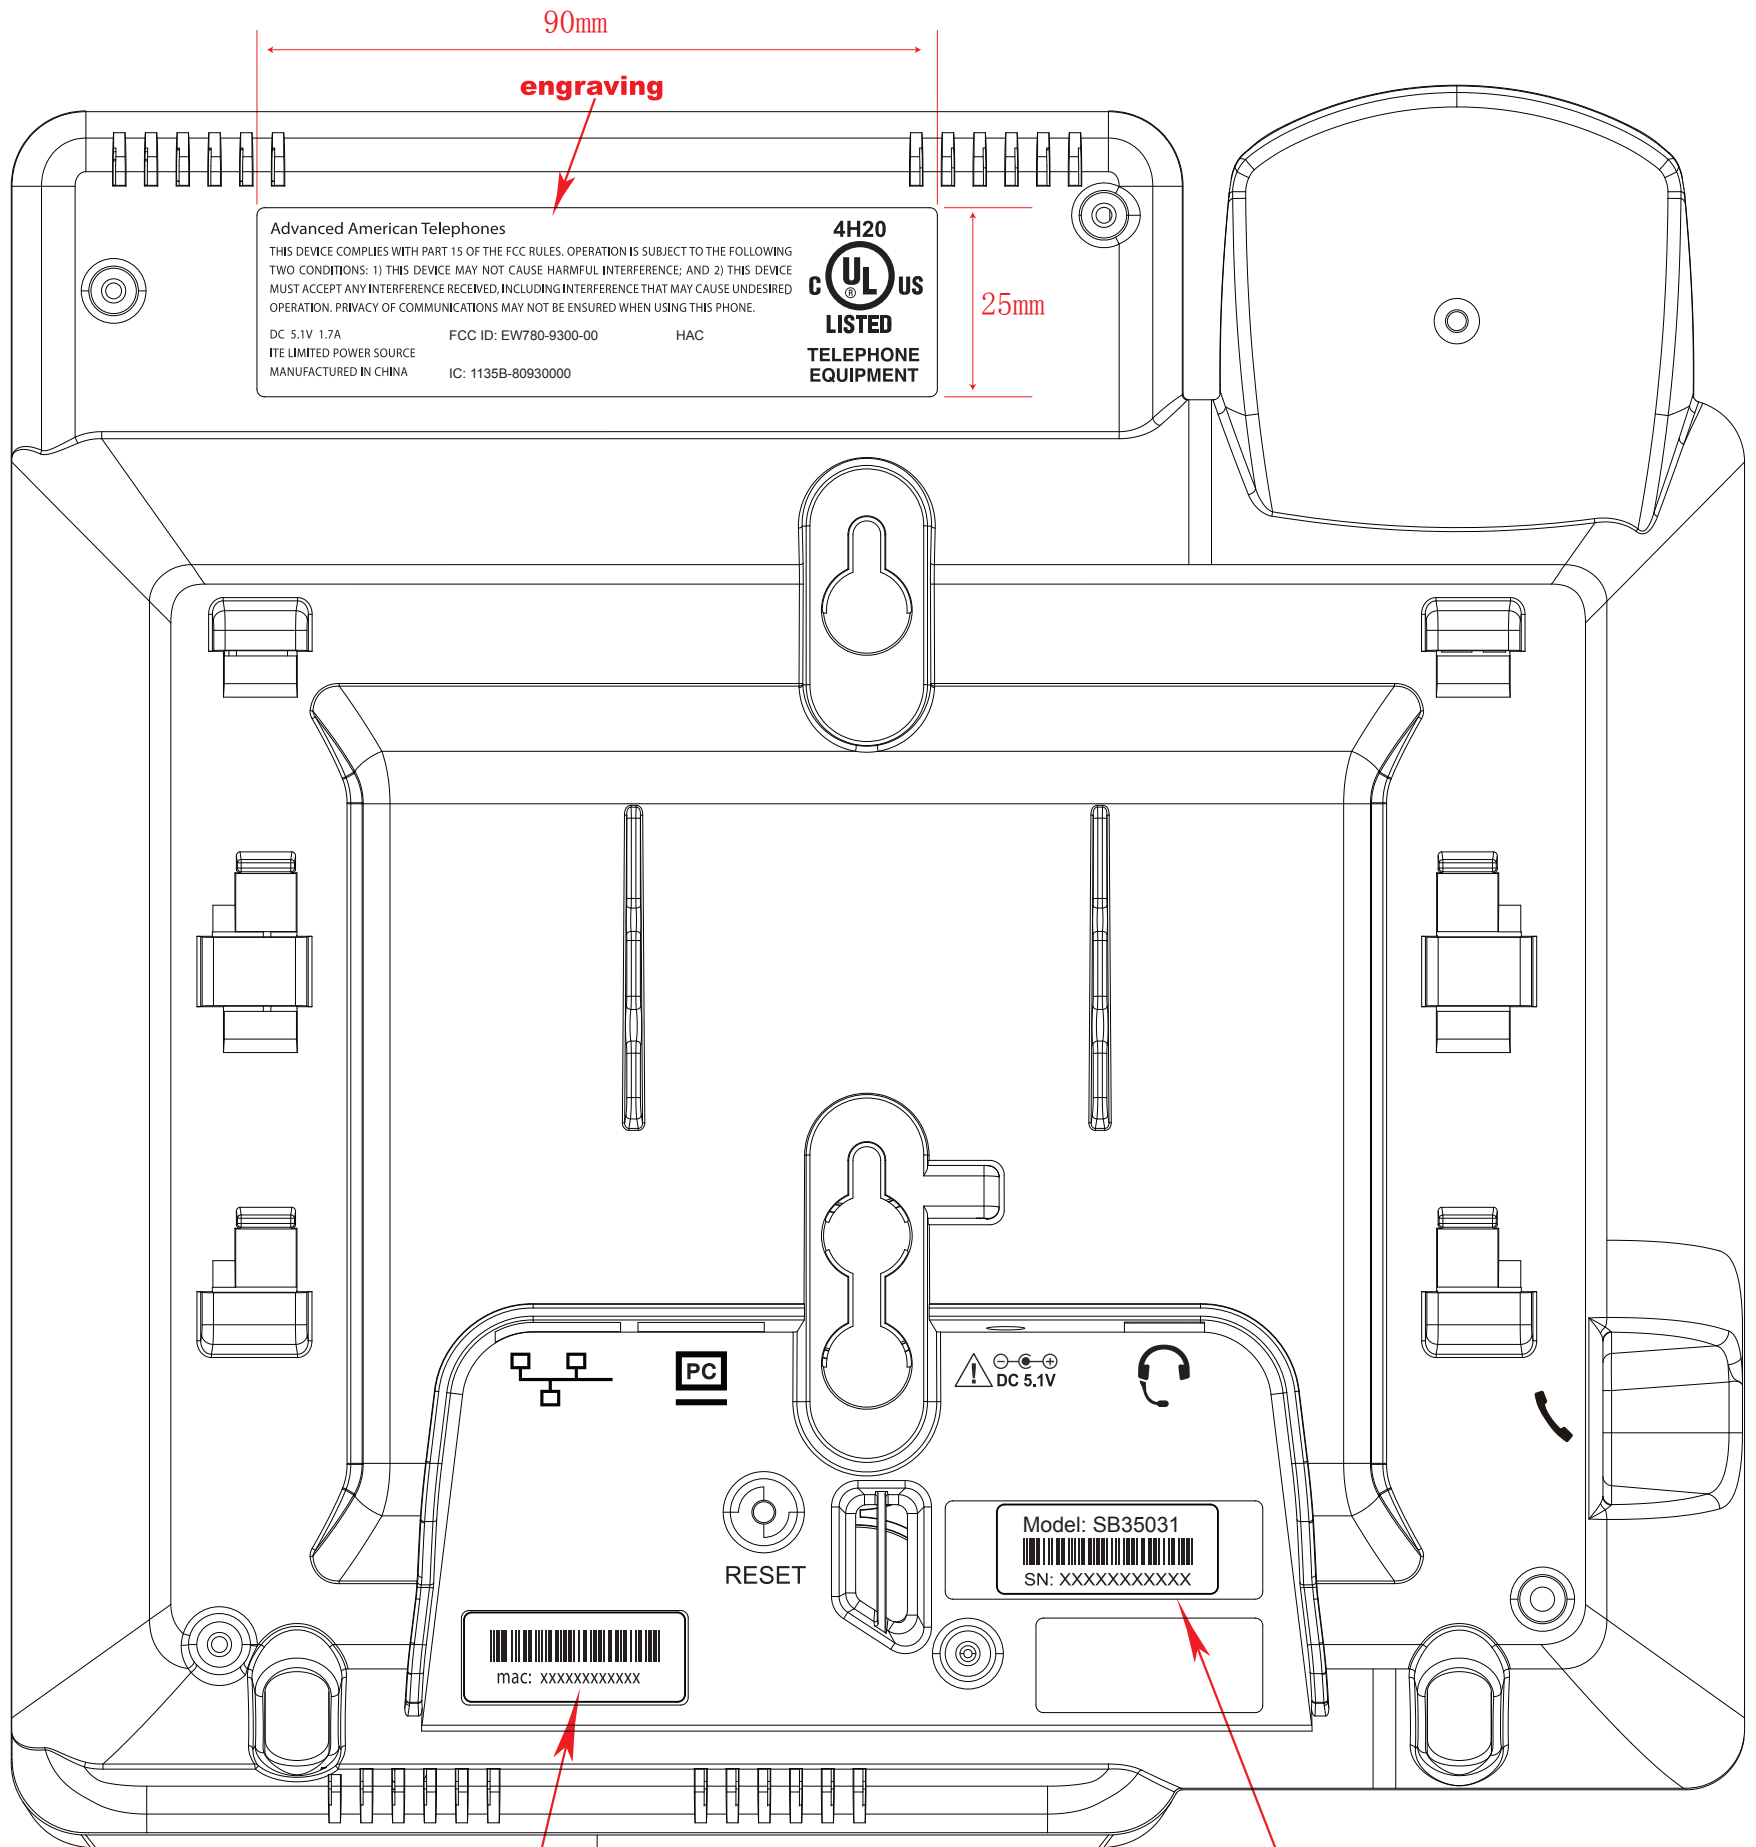

SB35031_SB67031 Engraving

**mac address
label 29.2X11.8mm**

**Serial
label 29.2X11.8mm**