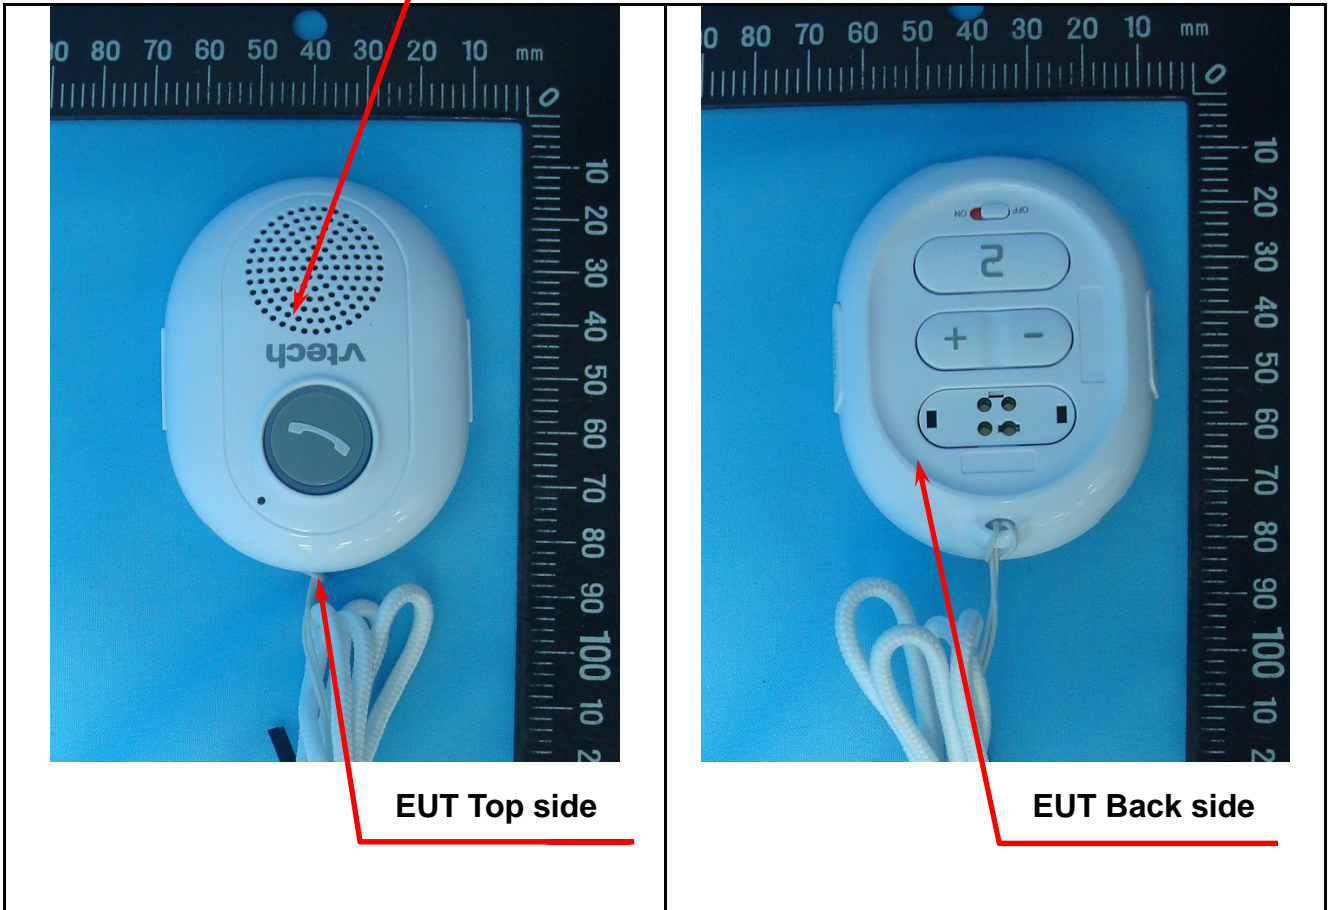

SAR Test Setup Photographs

EUT Front side

Brain SAR Setup (The front surface to phantom 0mm)

Figure 2. Brain SAR Test Setup (Flat Section)

Muscle SAR Setup (The front surface to phantom 0mm)

Figure 3. Muscle SAR Test Setup (Flat Section)

Muscle SAR Setup (The back surface to phantom 0mm)

Figure 4. Muscle SAR Test Setup (Flat Section)

Muscle SAR Setup (The back surface with belt-clip to phantom 0mm)

Figure 5. Muscle SAR Test Setup (Flat Section)