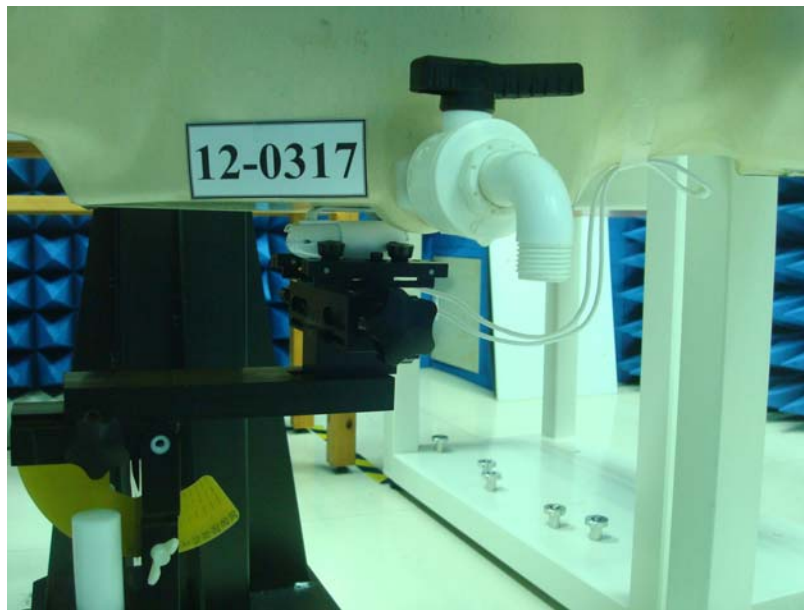

SAR Test Setup Photographs

EUT Front side

Brain SAR Setup (The front surface to phantom 0mm)

Figure 2. Brain SAR Test Setup (Flat Section)

Muscle SAR Setup (The front surface to phantom 0mm)

Figure 3. Muscle SAR Test Setup (Flat Section)

Muscle SAR Setup (The back surface to phantom 0mm)

Figure 4. Muscle SAR Test Setup (Flat Section)

Muscle SAR Setup (The back surface with belt-clip to phantom 0mm)

Figure 5. Muscle SAR Test Setup (Flat Section)