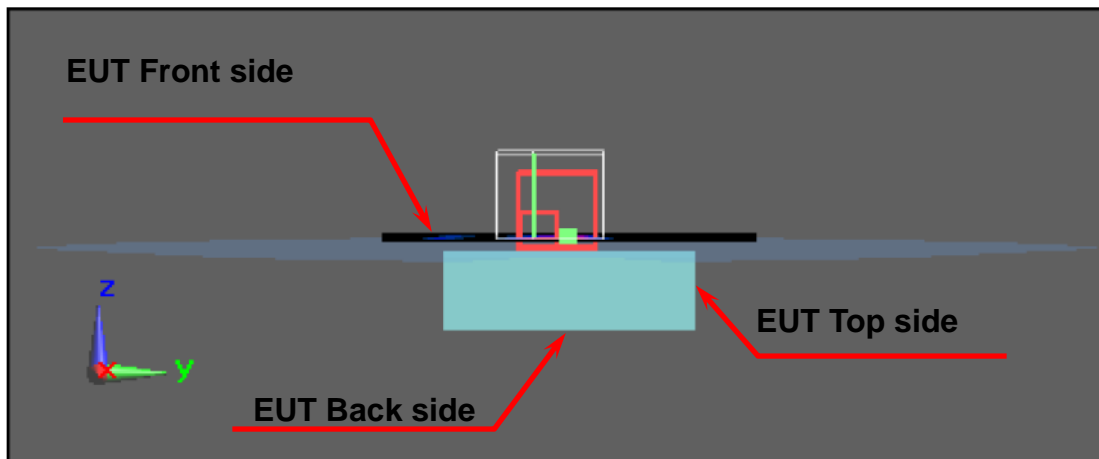

SAR Test Setup Photographs

EUT Front side

Brain SAR Setup (The front surface to phantom 0mm)

Figure 2. Brain SAR Test Setup (Flat Section)

Muscle SAR Setup (The front surface to phantom 0mm)

Figure 3. Muscle SAR Test Setup (Flat Section)

Muscle SAR Setup (The back surface to phantom 0mm)

Figure 4. Muscle SAR Test Setup (Flat Section)

Muscle SAR Setup (The back surface with belt-clip to phantom 0mm)

Figure 5. Muscle SAR Test Setup (Flat Section)