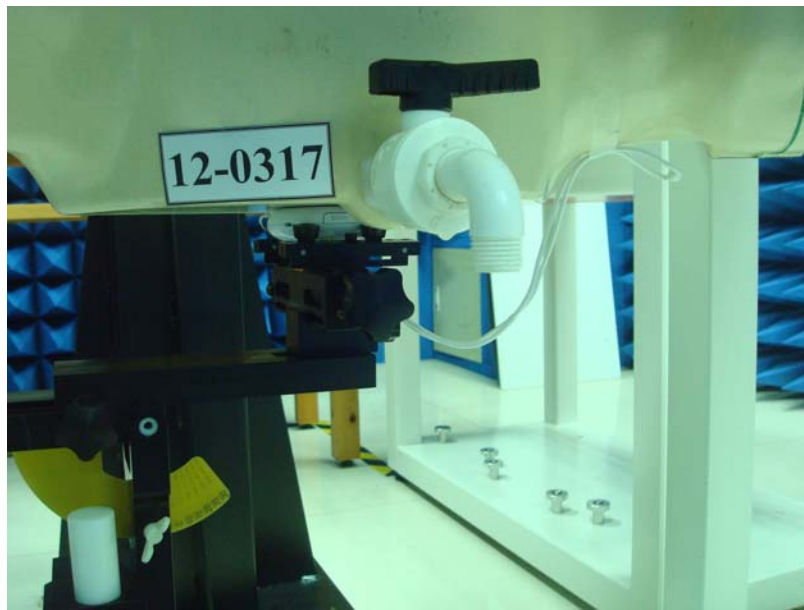

SAR Test Setup Photographs

EUT Front side

Brain SAR Setup (The front surface to phantom 0mm)

Figure 2. Brain SAR Test Setup (Flat Section)

Muscle SAR Setup (The front surface to phantom 0mm)

Figure 3. Muscle SAR Test Setup (Flat Section)

Muscle SAR Setup (The back surface to phantom 0mm)

Figure 4. Muscle SAR Test Setup (Flat Section)

Muscle SAR Setup (The back surface with belt-clip to phantom 0mm)

Figure 5. Muscle SAR Test Setup (Flat Section)