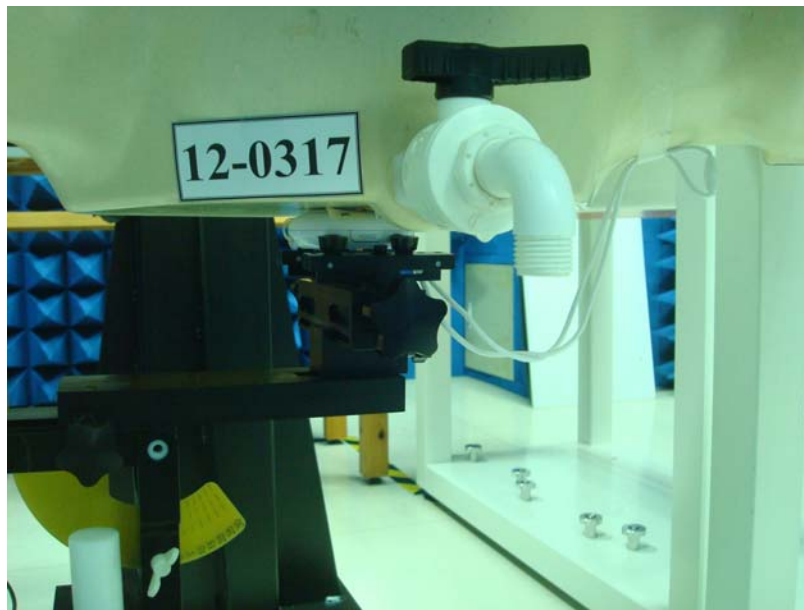

SAR Test Setup Photographs

EUT Front side

Brain SAR Setup (The front surface to phantom 0mm)

Figure 2. Brain SAR Test Setup (Flat Section)

Muscle SAR Setup (The front surface to phantom 0mm)

Figure 3. Muscle SAR Test Setup (Flat Section)

Muscle SAR Setup (The back surface to phantom 0mm)

Figure 4. Muscle SAR Test Setup (Flat Section)

Muscle SAR Setup (The back surface with belt-clip to phantom 0mm)

Figure 5. Muscle SAR Test Setup (Flat Section)