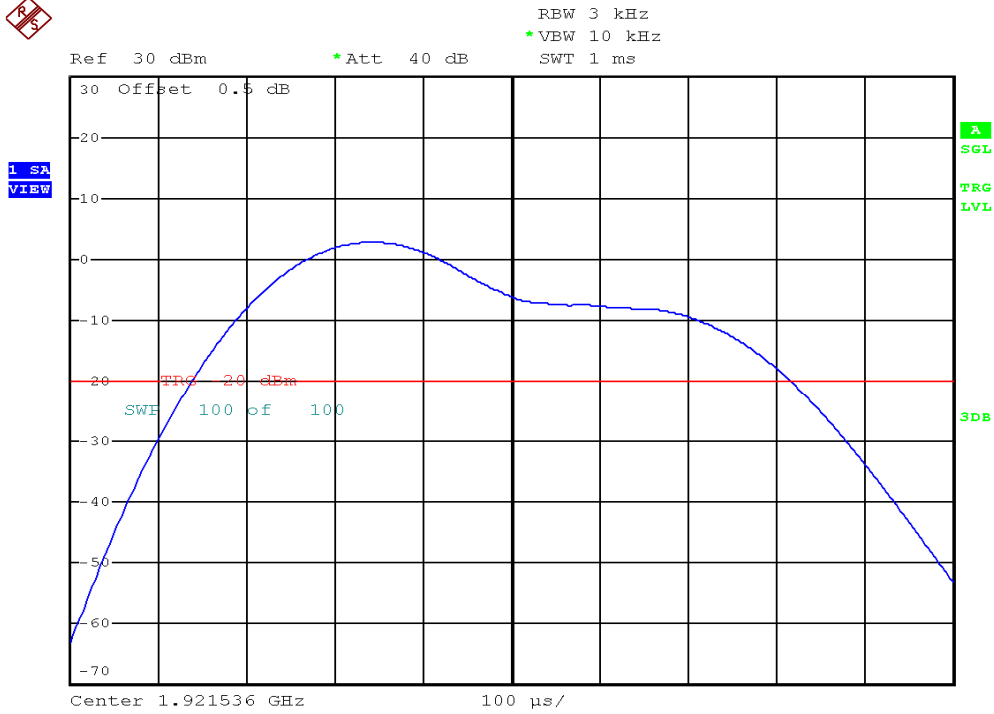

## Power Spectral Density Plots

### Base unit, Lowest channel, Traffic carrier