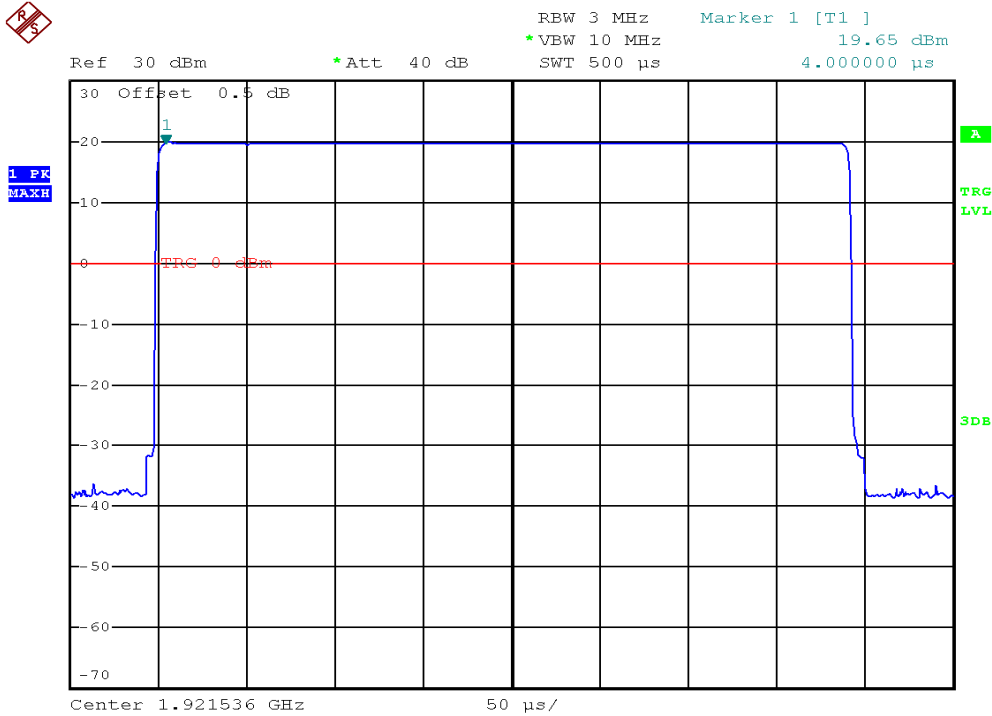

INTERTEK TESTING SERVICES

Peak Transmit Power Plots

Base unit, Lowest channel, Traffic carrier

Base unit, Middle channel, Traffic carrier

INTERTEK TESTING SERVICES

Peak Transmit Power Plots

Base unit, Highest channel, Traffic carrier