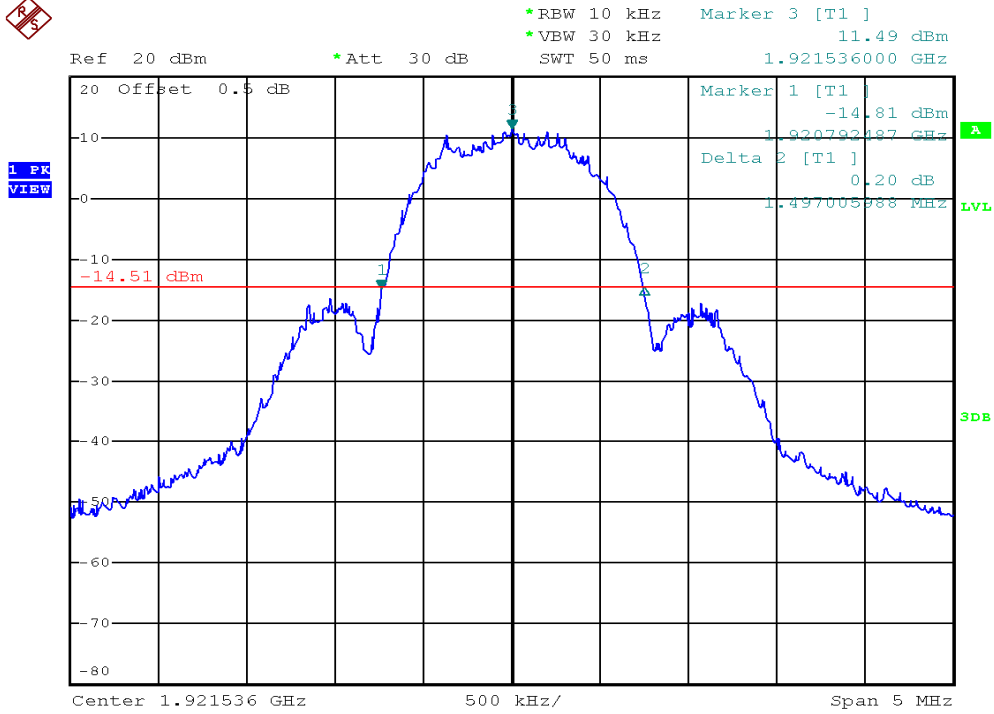

INTERTEK TESTING SERVICES

26dB Emission Bandwidth Plots

Base unit, Lowest channel, Traffic carrier

Base unit, Highest channel, Traffic carrier