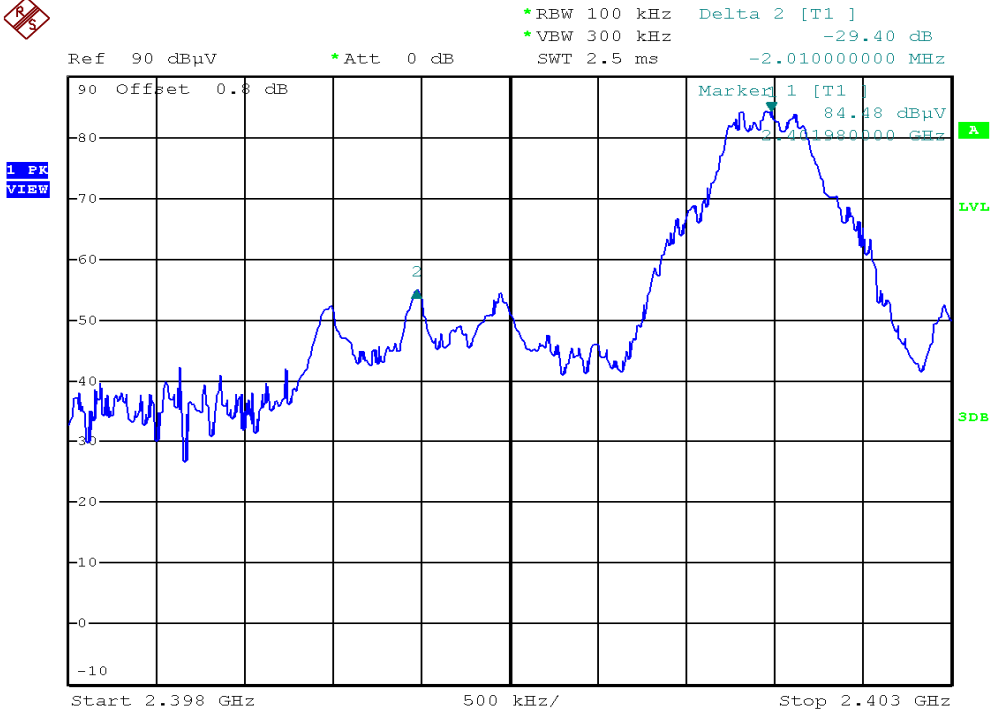

## Radiated Emission on the Bandedge Plots

### Base unit, Lowest channel