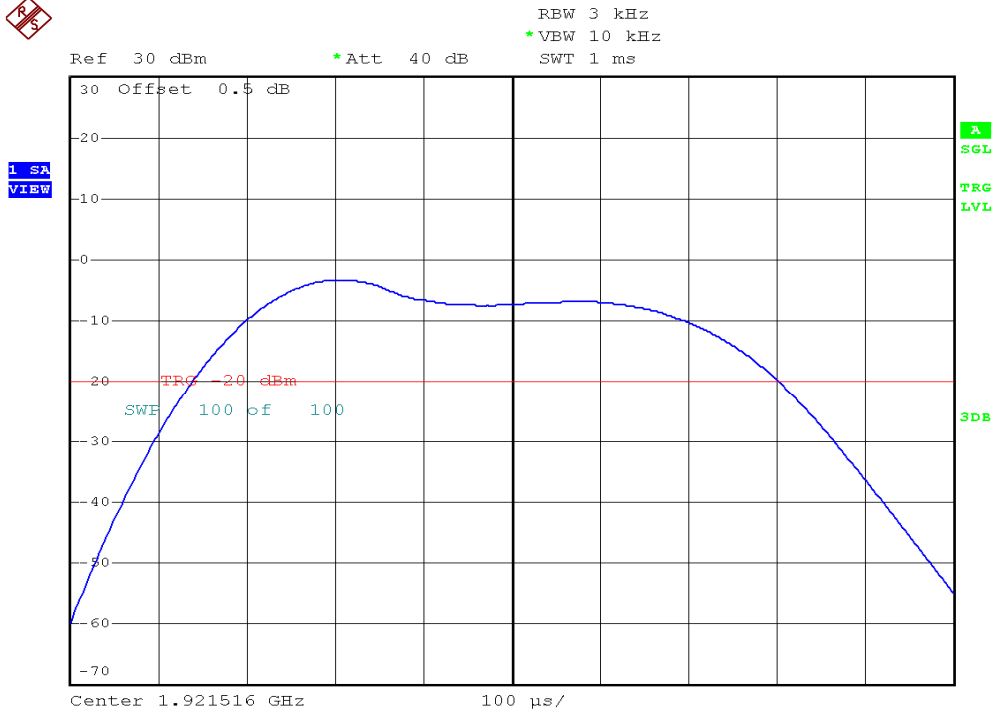

INTERTEK TESTING SERVICES

Power Spectral Density Plots

Base unit, Lowest channel, Traffic carrier

Base unit, Highest channel, Traffic carrier