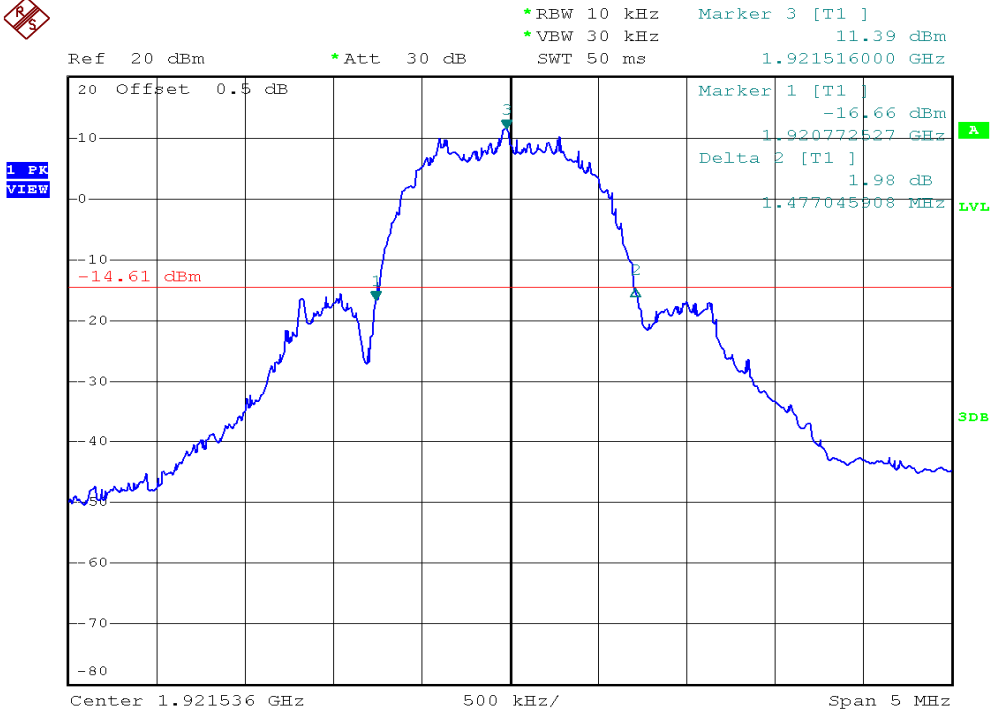

## 26dB Emission Bandwidth Plots

### Base unit, Lowest channel, Traffic carrier

### Base unit, Highest channel, Traffic carrier