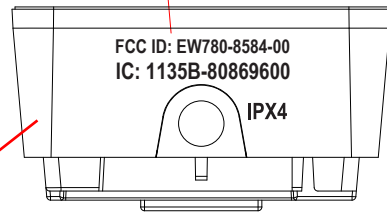

SN Label  
28X10mm

Text: engraved in raised 0.3mm

Label  
7X7.5mm

Text: engraved in Recessed 0.3mm

Text : Recessed 0.3mm  
High Gloss

Label  
22X4mm