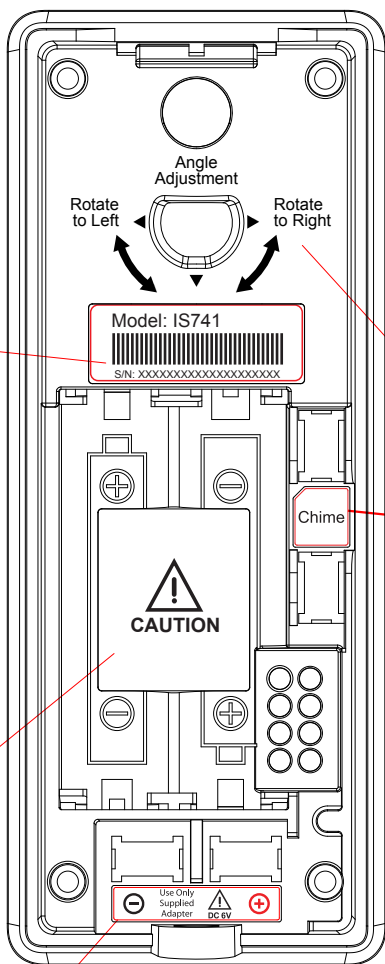

SN Label  
28X10mm

Text: engraved in raised 0.3mm

Label  
7X7.5mm

Text: engraved in Recessed 0.3mm

Text : Recessed 0.3mm  
High Gloss

Label  
22X4mm

# Door bell engraving