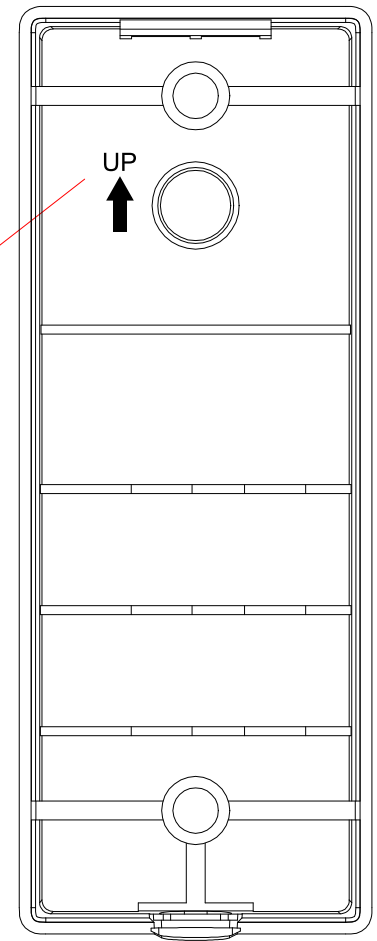

SN Label  
28X10mm

Text: engraved in raised 0.3mm

Label  
7X7.5mm

Text: engraved in Recessed 0.3mm

Text : Recessed 0.3mm  
High Gloss

Label  
22X4mm

# Door bell engraving