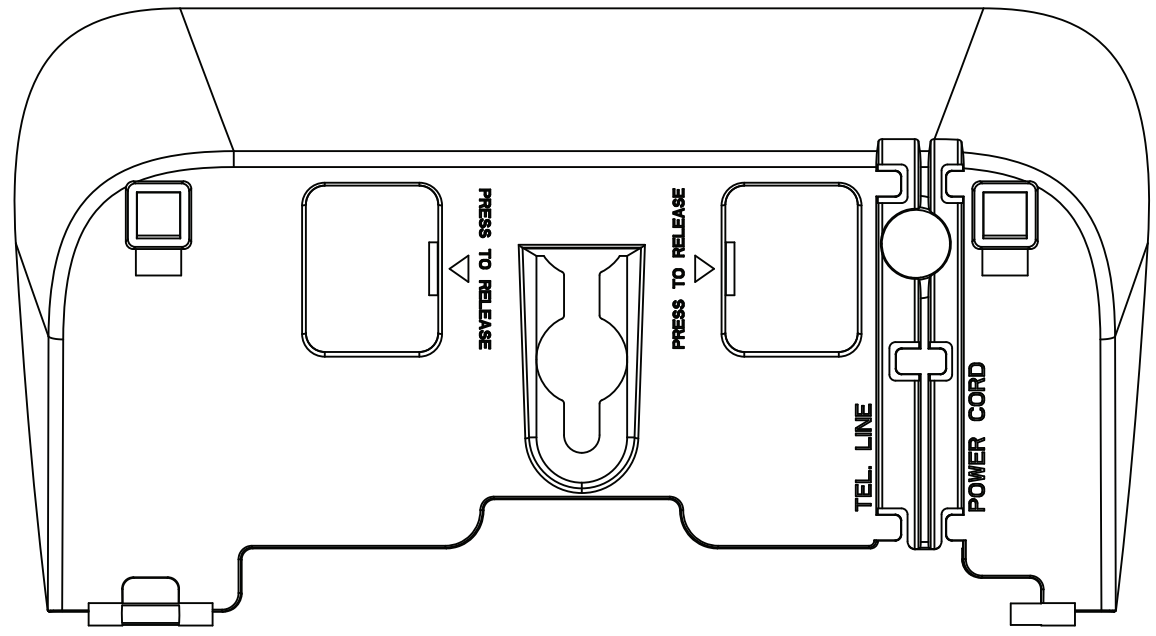

CARELINE SNXX Engraving

BS