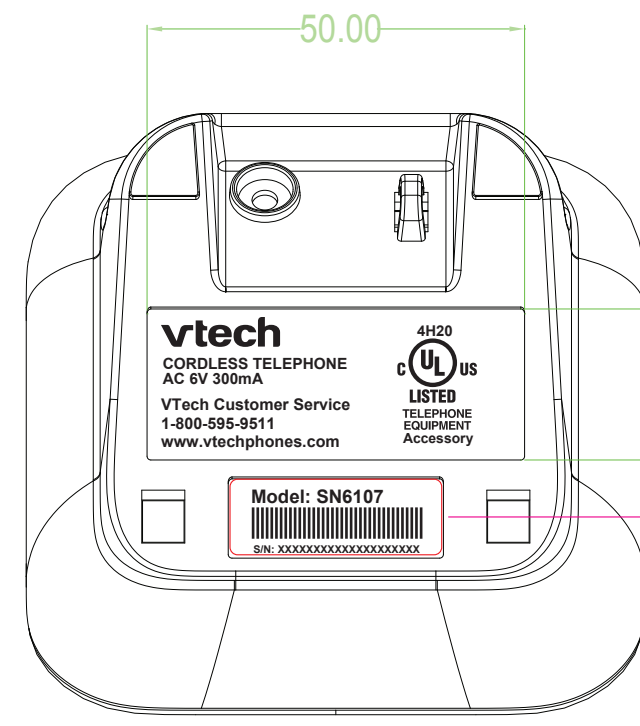

ACCESSORY CHG

SN LABEL
Size: 28x10mm