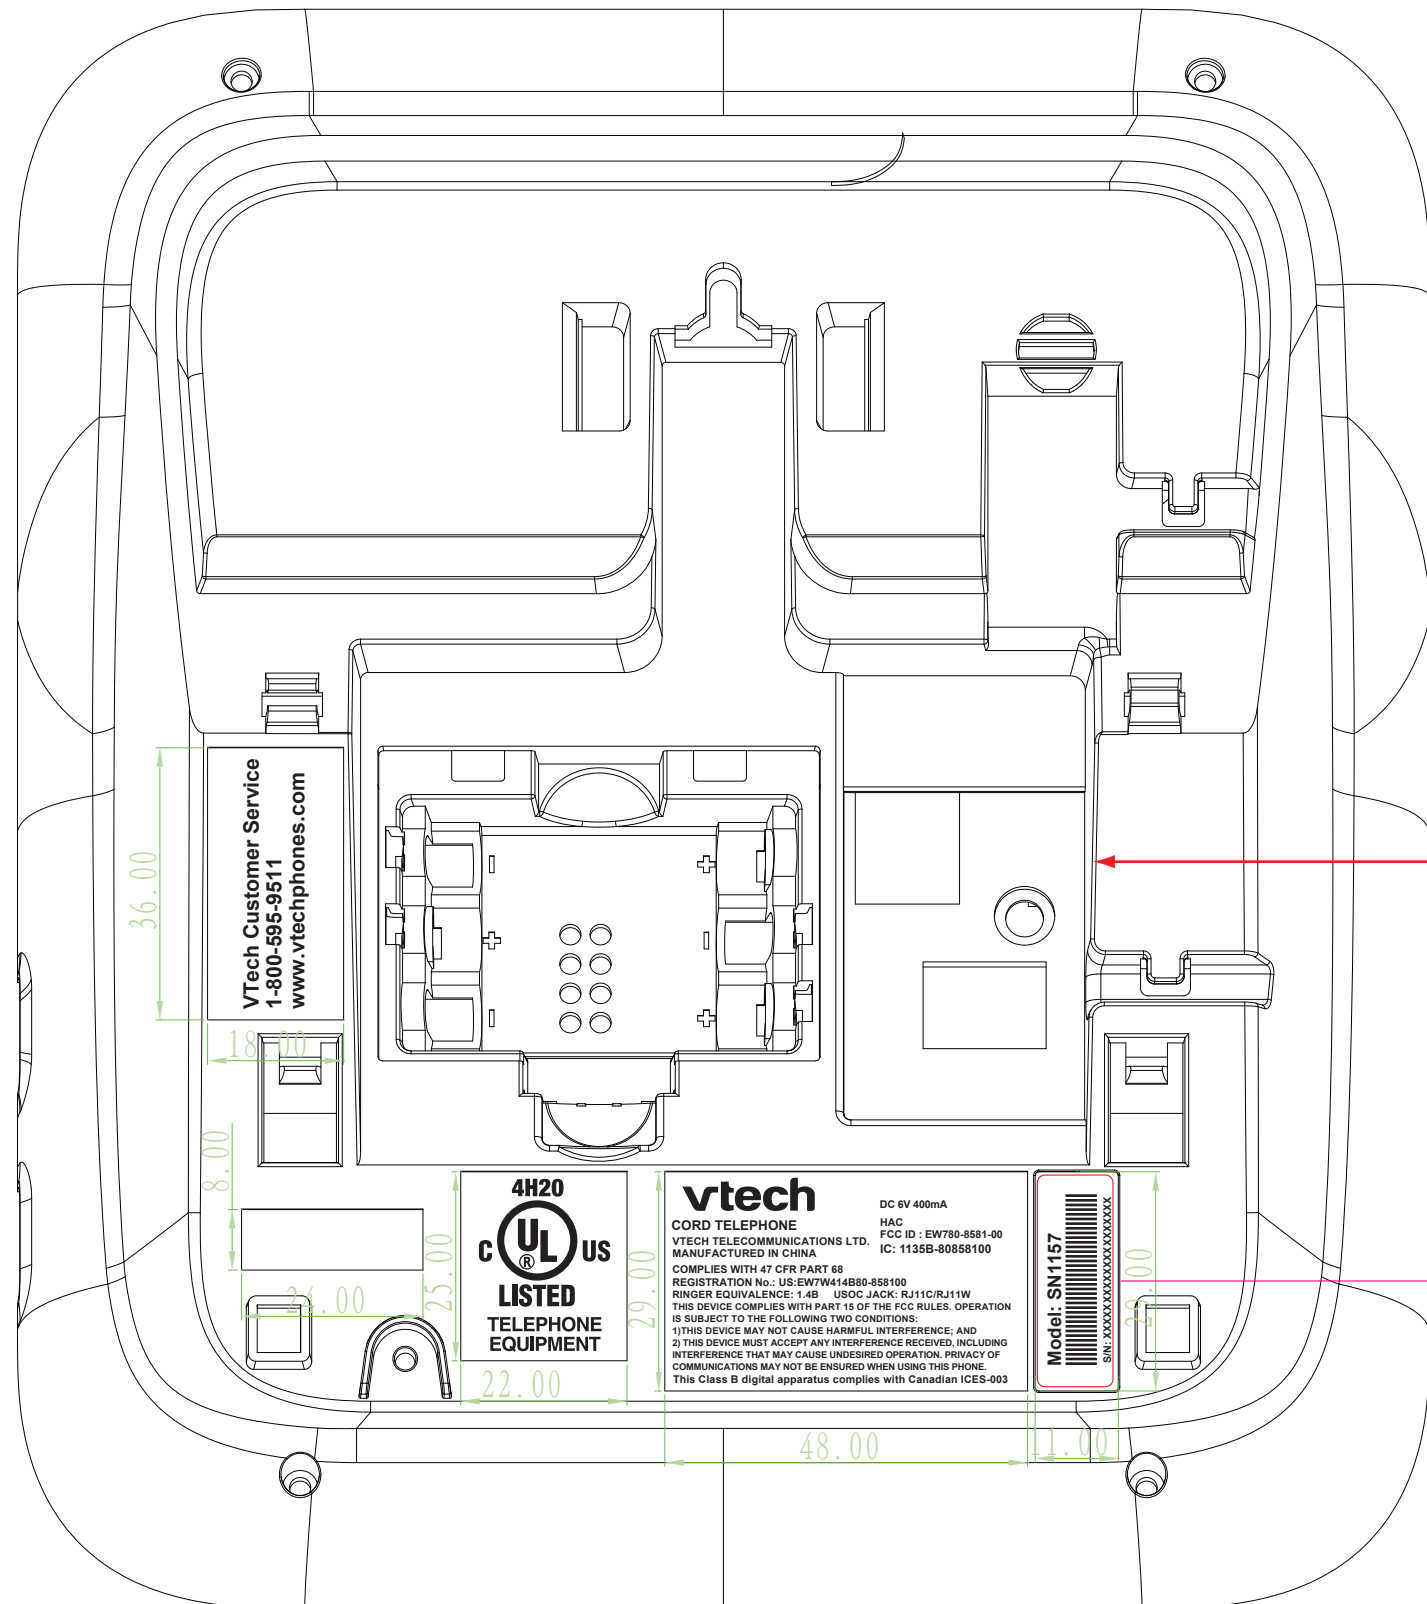

CARELINE SNXX Engraving

BS