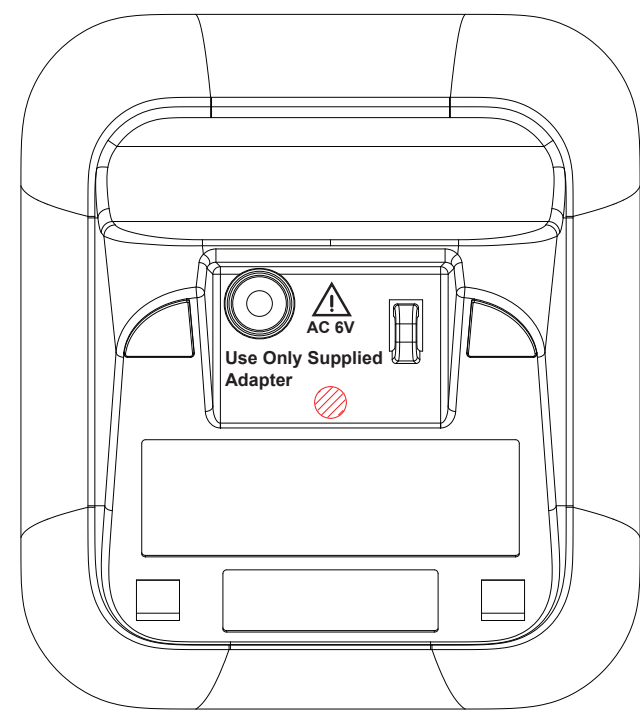

ACCESSORY CHG

SN LABEL
Size: 28x10mm