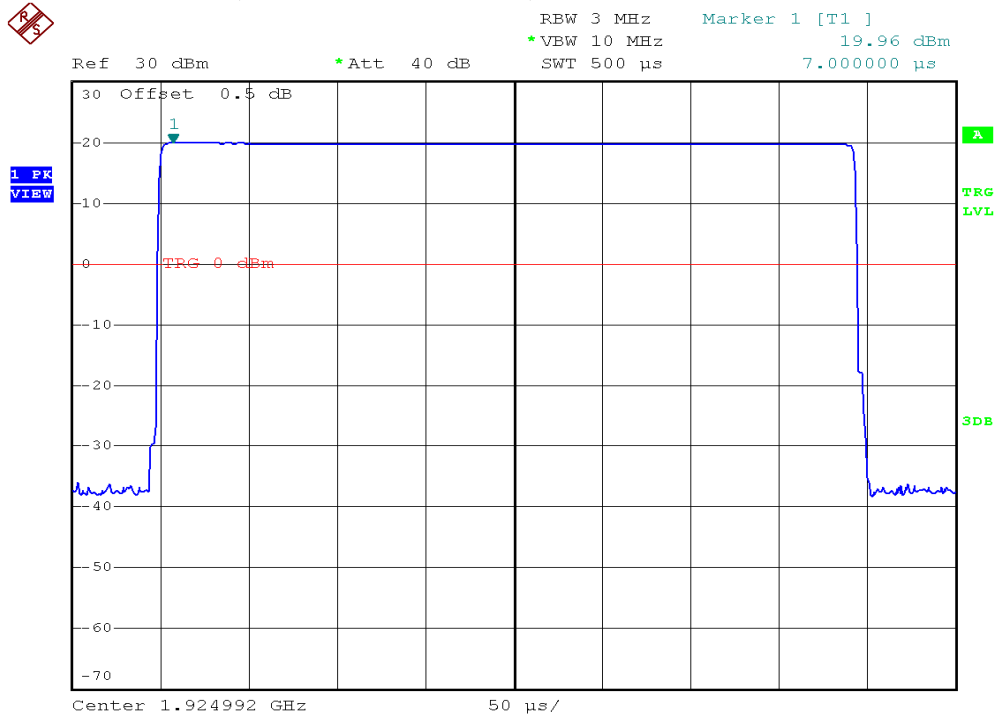

INTERTEK TESTING SERVICES

Peak Transmit Power Plots

Base unit, Lowest channel, Traffic carrier

Base unit, Middle channel, Traffic carrier

INTERTEK TESTING SERVICES

Peak Transmit Power Plots

Base unit, Highest channel, Traffic carrier

INTERTEK TESTING SERVICES

Peak Transmit Power Plots

Handset unit, Lowest channel, Traffic carrier

Handset unit, Middle channel, Traffic carrier

INTERTEK TESTING SERVICES

Peak Transmit Power Plots

Handset unit, Highest channel, Traffic carrier