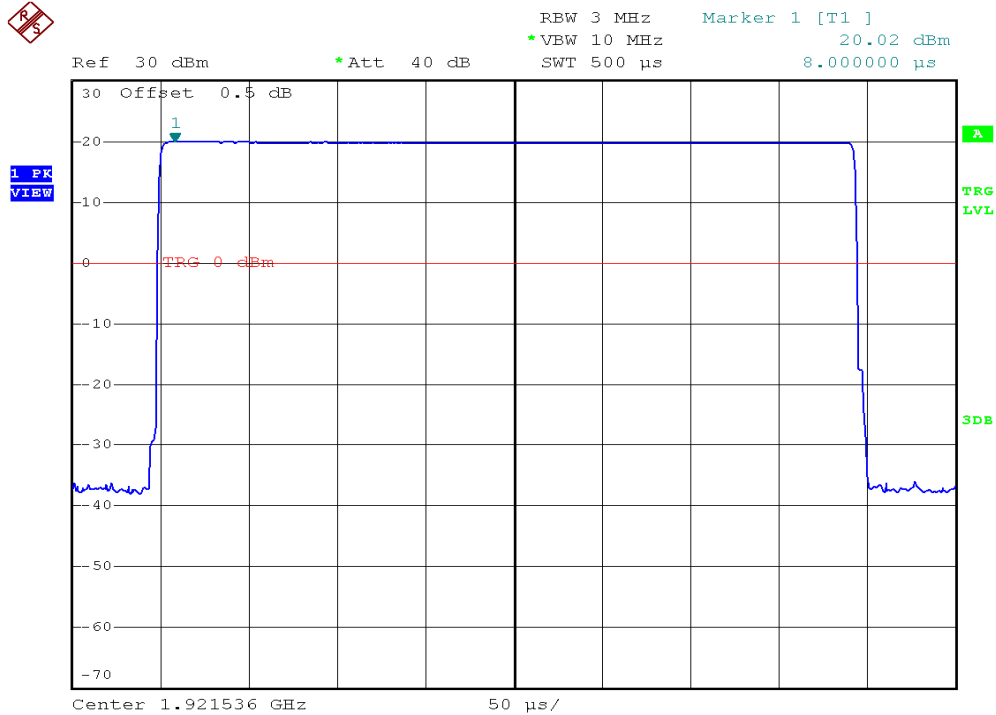

INTERTEK TESTING SERVICES

Peak Transmit Power Plots

Base unit, Lowest channel, Traffic carrier

Base unit, Middle channel, Traffic carrier

INTERTEK TESTING SERVICES

Peak Transmit Power Plots

Base unit, Highest channel, Traffic carrier

INTERTEK TESTING SERVICES

Peak Transmit Power Plots

Handset unit, Lowest channel, Traffic carrier

Handset unit, Middle channel, Traffic carrier

INTERTEK TESTING SERVICES

Peak Transmit Power Plots

Handset unit, Highest channel, Traffic carrier