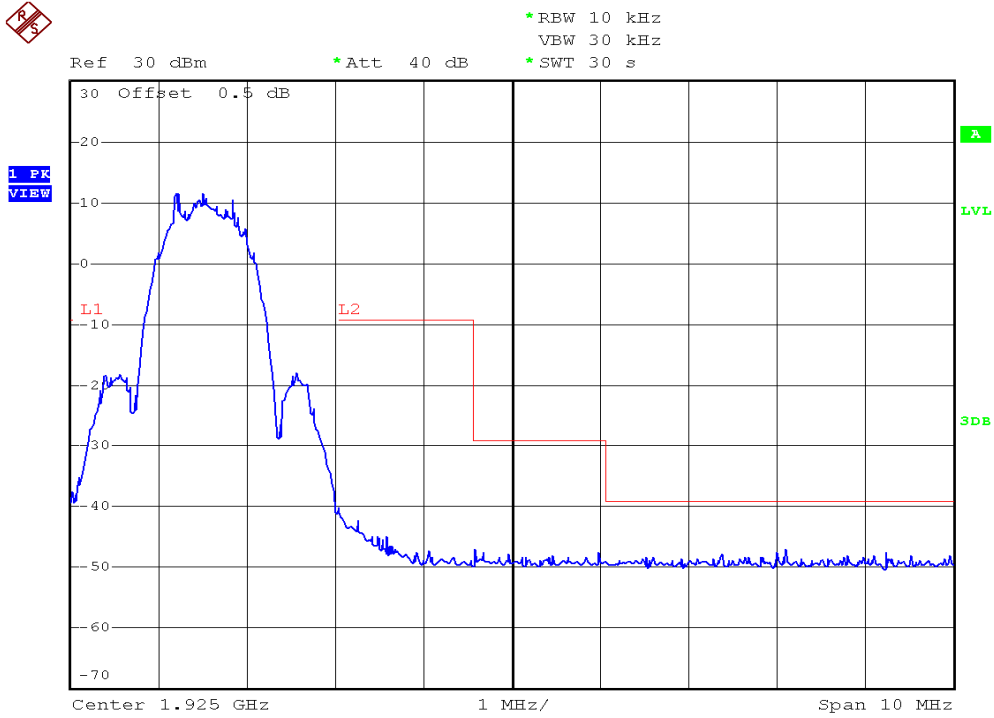

INTERTEK TESTING SERVICES

Unwanted Emission Inside The Sub-Band Plots

Base unit, Lowest channel, Traffic carrier

Base unit, Highest channel, Traffic carrier

INTERTEK TESTING SERVICES

Unwanted Emission Inside The Sub-Band Plots

Handset unit, Lowest channel, Traffic carrier

Handset unit, Highest channel, Traffic carrier