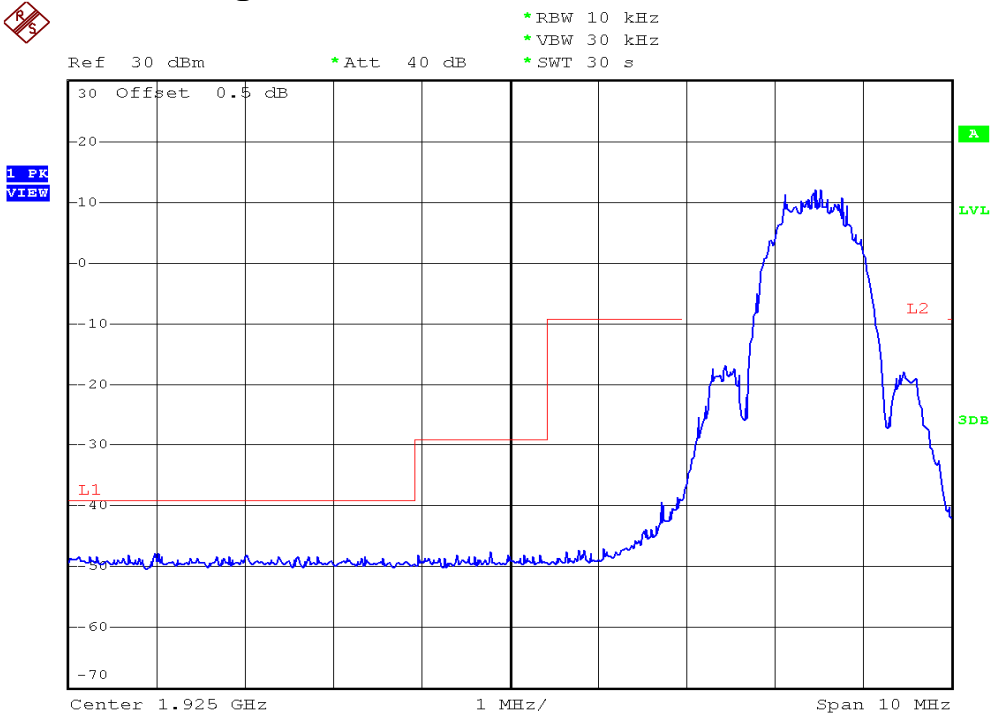

INTERTEK TESTING SERVICES

Unwanted Emission Inside The Sub-Band Plots

Base unit, Lowest channel, Traffic carrier

Base unit, Highest channel, Traffic carrier

INTERTEK TESTING SERVICES

Unwanted Emission Inside The Sub-Band Plots

Handset unit, Lowest channel, Traffic carrier

Handset unit, Highest channel, Traffic carrier