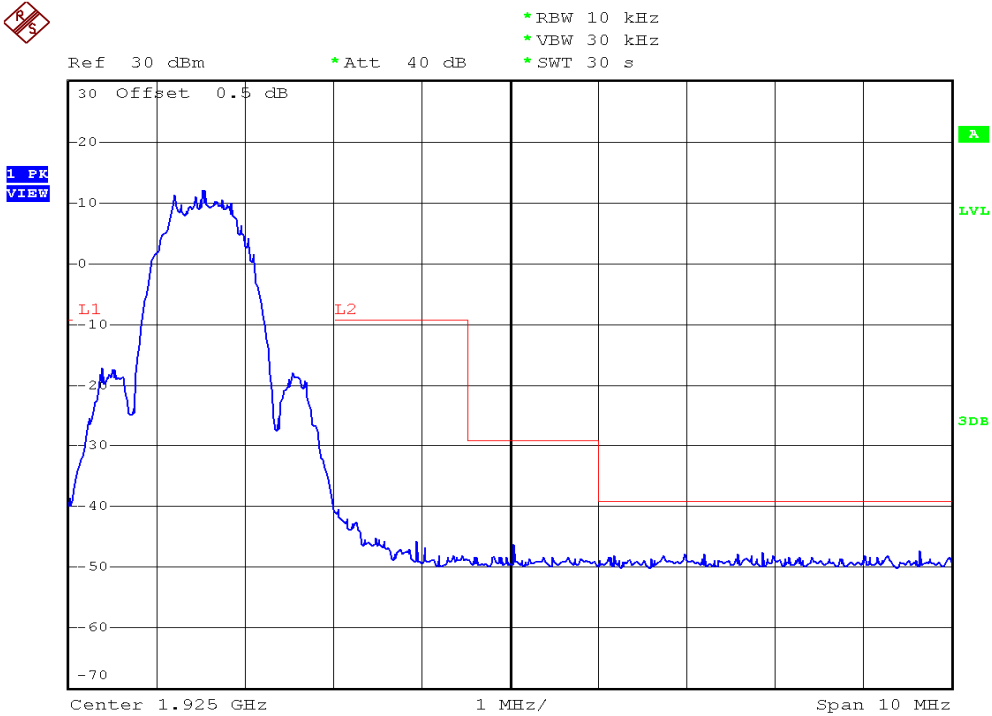

INTERTEK TESTING SERVICES

Unwanted Emission Inside The Sub-Band Plots

Base unit, Lowest channel, Traffic carrier

Base unit, Highest channel, Traffic carrier

INTERTEK TESTING SERVICES

Unwanted Emission Inside The Sub-Band Plots

Handset unit, Lowest channel, Traffic carrier

Handset unit, Highest channel, Traffic carrier