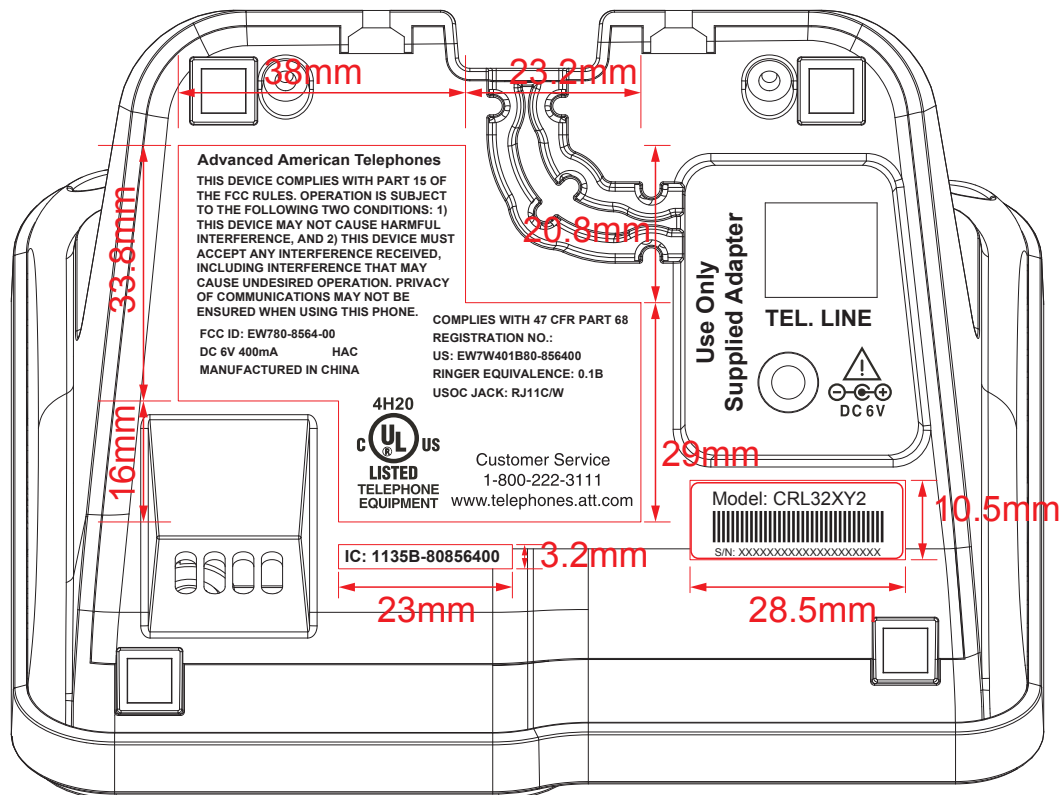

Telephone Base

- CRL32102
- CRL32202
- CRL32302
- CRL32352
- CRL32452

- Model: CRL32102
S/N: XXXXXXXXXXXXXXXXXXXX
- Model: CRL32202
S/N: XXXXXXXXXXXXXXXXXXXX
- Model: CRL32302
S/N: XXXXXXXXXXXXXXXXXXXX
- Model: CRL32352
S/N: XXXXXXXXXXXXXXXXXXXX
- Model: CRL32452
S/N: XXXXXXXXXXXXXXXXXXXX

Handset

- CRL30102
- CRL32102
- CRL32202
- CRL32302
- CRL32352
- CRL32452

- CRL80112
- CRL81112
- CRL81212
- CRL82112
- CRL82212
- CRL82312
- CRL82352
- CRL82412
- CRL82452

- | | | |
|--|--|--|
| Model: CRL32102
S/N: XXXXXXXXXXXXXXXX | Model: CRL32202
S/N: XXXXXXXXXXXXXXXX | Model: CRL32302
S/N: XXXXXXXXXXXXXXXX |
| Model: CRL30102
S/N: XXXXXXXXXXXXXXXX | Model: CRL32352
S/N: XXXXXXXXXXXXXXXX | Model: CRL32452
S/N: XXXXXXXXXXXXXXXX |
| Model: CRL80112
S/N: XXXXXXXXXXXXXXXX | Model: CRL81112
S/N: XXXXXXXXXXXXXXXX | Model: CRL81212
S/N: XXXXXXXXXXXXXXXX |
| Model: CRL82112
S/N: XXXXXXXXXXXXXXXX | Model: CRL82212
S/N: XXXXXXXXXXXXXXXX | Model: CRL82312
S/N: XXXXXXXXXXXXXXXX |
| Model: CRL82352
S/N: XXXXXXXXXXXXXXXX | Model: CRL82412
S/N: XXXXXXXXXXXXXXXX | Model: CRL82452
S/N: XXXXXXXXXXXXXXXX |