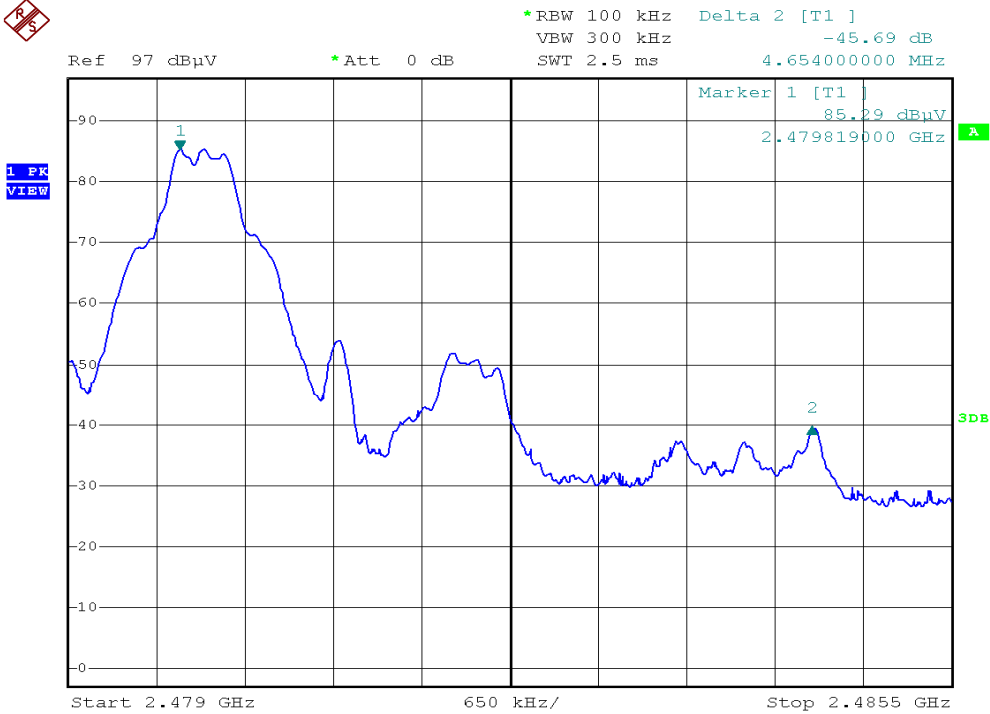

INTERTEK TESTING SERVICES

Radiated Emission on the Bandedge Plots

Base unit, Lowest channel (Model: DS6511-2)

Base unit, Highest channel (Model: DS6511-2)

INTERTEK TESTING SERVICES

Radiated Emission on the Bandedge Plots

Base unit, Lowest channel (Model: DS6521-2)

Base unit, Highest channel (Model: DS6521-2)