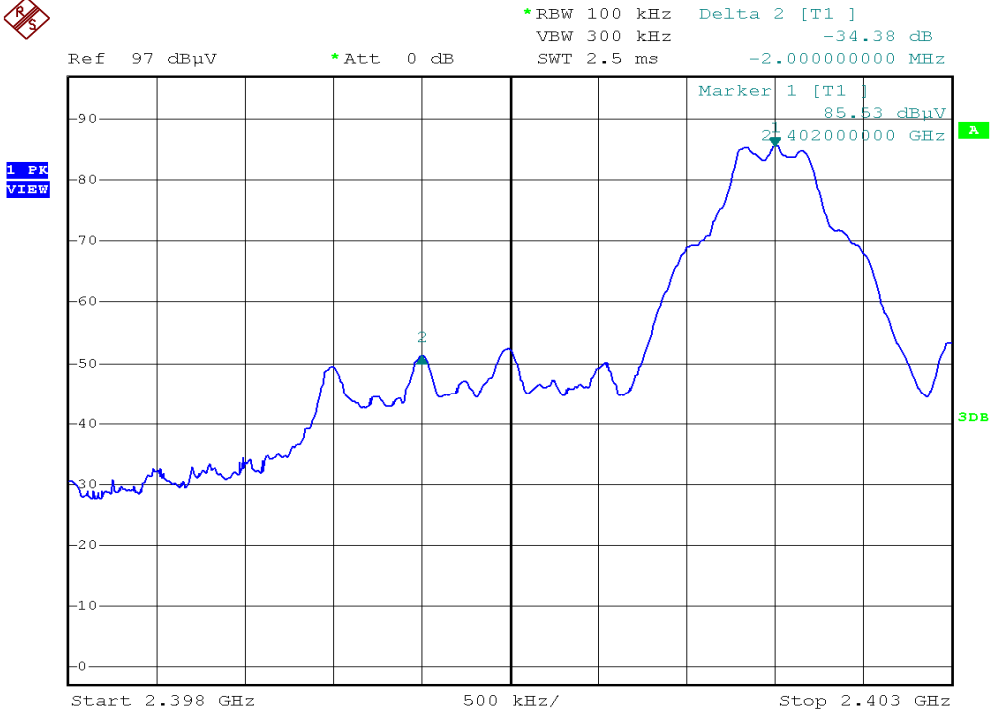

INTERTEK TESTING SERVICES

Radiated Emission on the Bandedge Plots

Base unit, Lowest channel (Model: DS6511-2)

Base unit, Highest channel (Model: DS6511-2)

INTERTEK TESTING SERVICES

Radiated Emission on the Bandedge Plots

Base unit, Lowest channel (Model: DS6521-2)

Base unit, Highest channel (Model: DS6521-2)