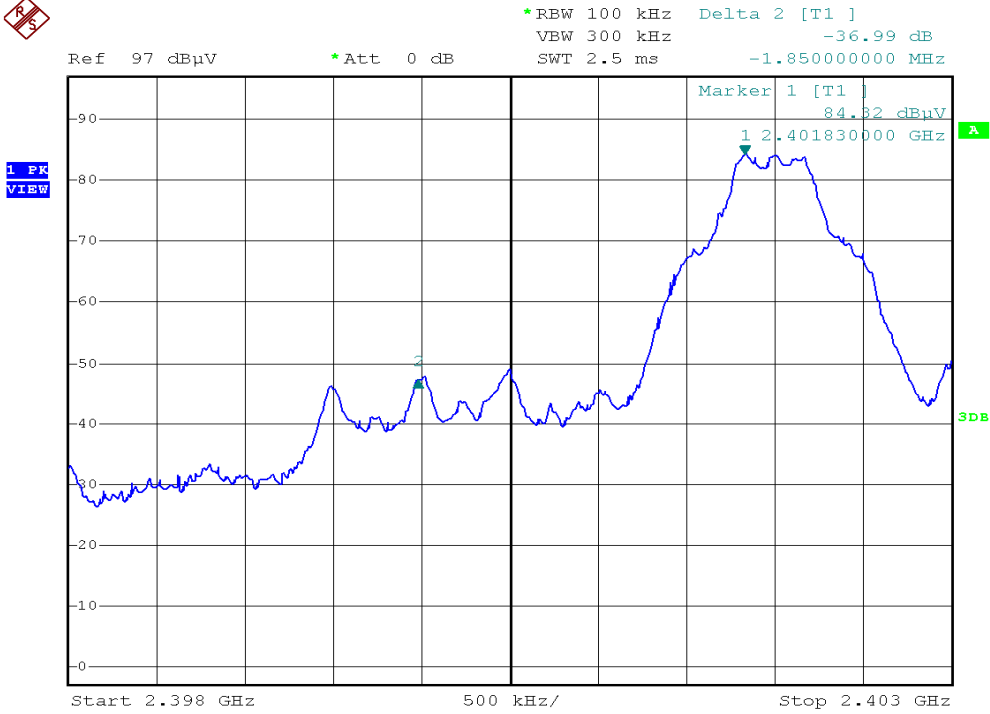

INTERTEK TESTING SERVICES

Radiated Emission on the Bandedge Plots

Base unit, Lowest channel (Model: DS6511-2)

Base unit, Highest channel (Model: DS6511-2)

INTERTEK TESTING SERVICES

Radiated Emission on the Bandedge Plots

Base unit, Lowest channel (Model: DS6521-2)

Base unit, Highest channel (Model: DS6521-2)