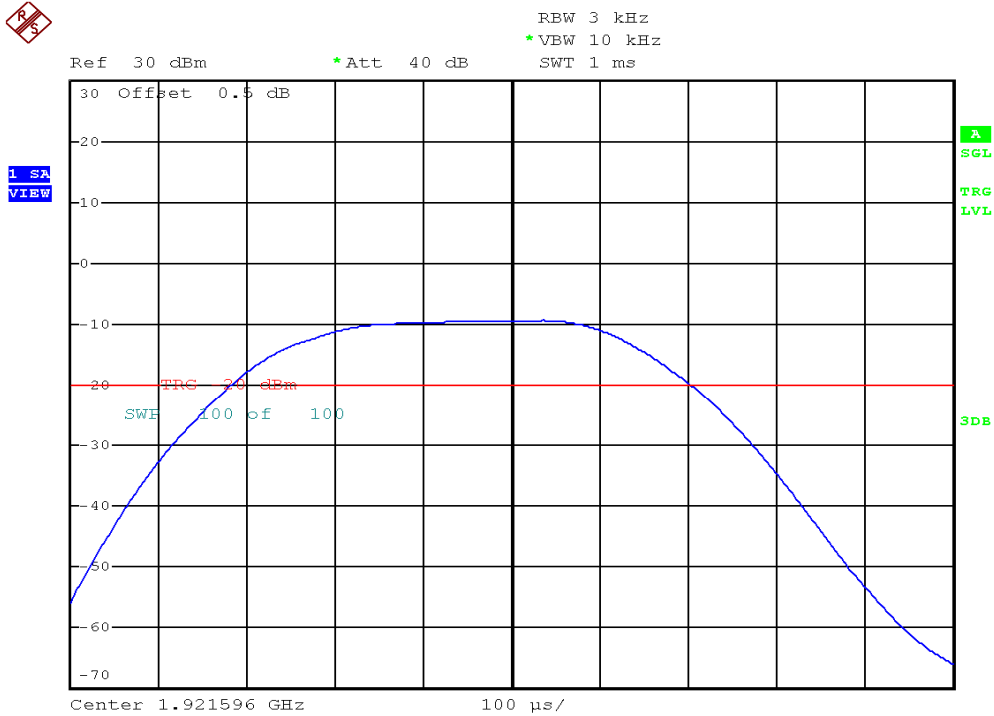

## Power Spectral Density Plots

### Base unit, Lowest channel, Traffic carrier