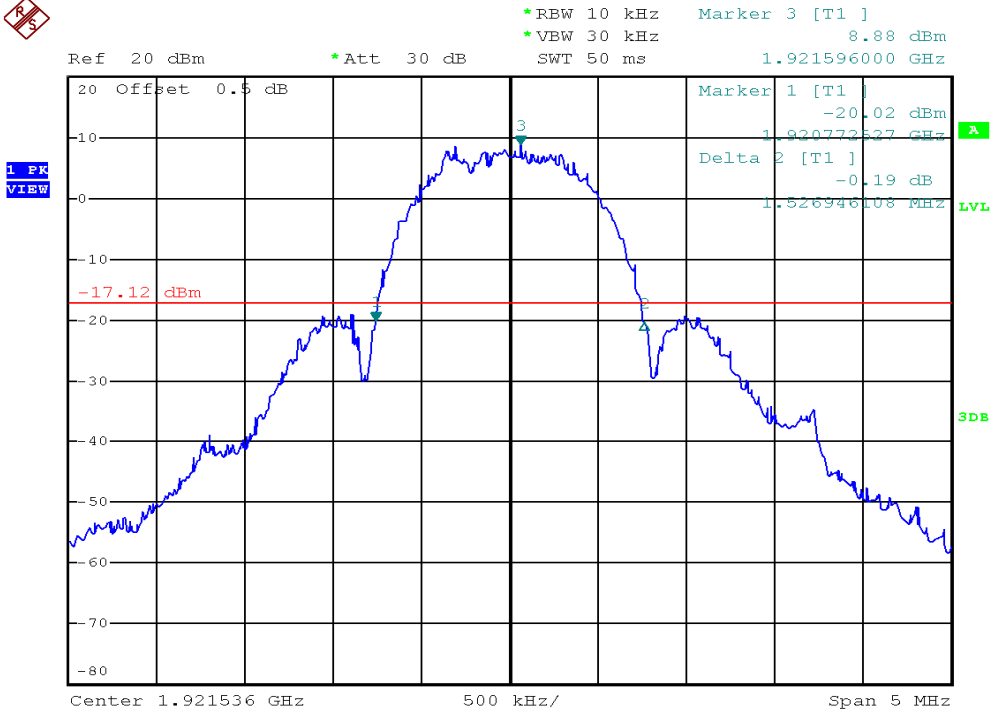

INTERTEK TESTING SERVICES

26dB Emission Bandwidth Plots

Base unit, Lowest channel, Traffic carrier

Base unit, Highest channel, Traffic carrier