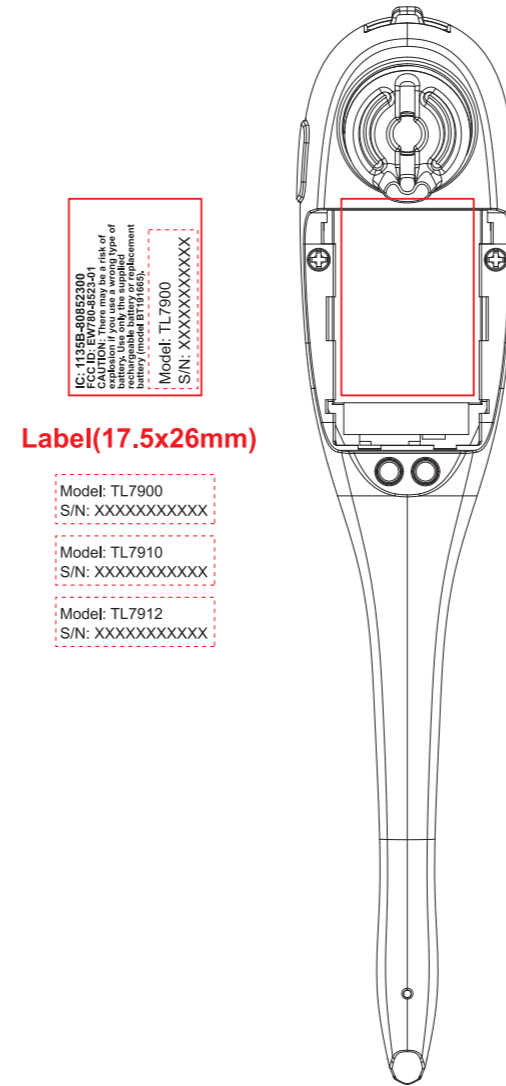

TL79xx engraving file

BS

Model: TL7910
S/N: XXXXXXXXXXXXXXXXXXXX

Model: TL7912
S/N: XXXXXXXXXXXXXXXXXXXX

Charger

Model: TL7900
S/N: XXXXXXXXXXXXXXXXXXXX

Headset

Lifter

TL78xx & HC88xx engraving file

BS

Series no. label(28x10mm)

Charger

Series no. label(28x10mm)

Headset

Lifter