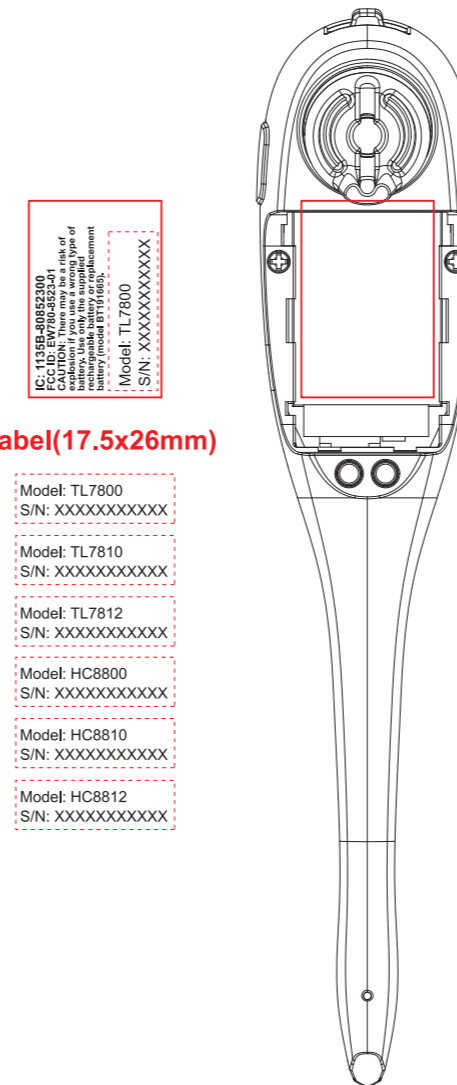

TL79xx engraving file

BS

Model: TL7910
S/N: XXXXXXXXXXXXXXXXXXXX

Model: TL7912
S/N: XXXXXXXXXXXXXXXXXXXX

Charger

Model: TL7900
S/N: XXXXXXXXXXXXXXXXXXXX

Headset

Lifter

TL78xx & HC88xx engraving file

BS

Series no. label(28x10mm)

Charger

Series no. label(28x10mm)

Headset

Lifter