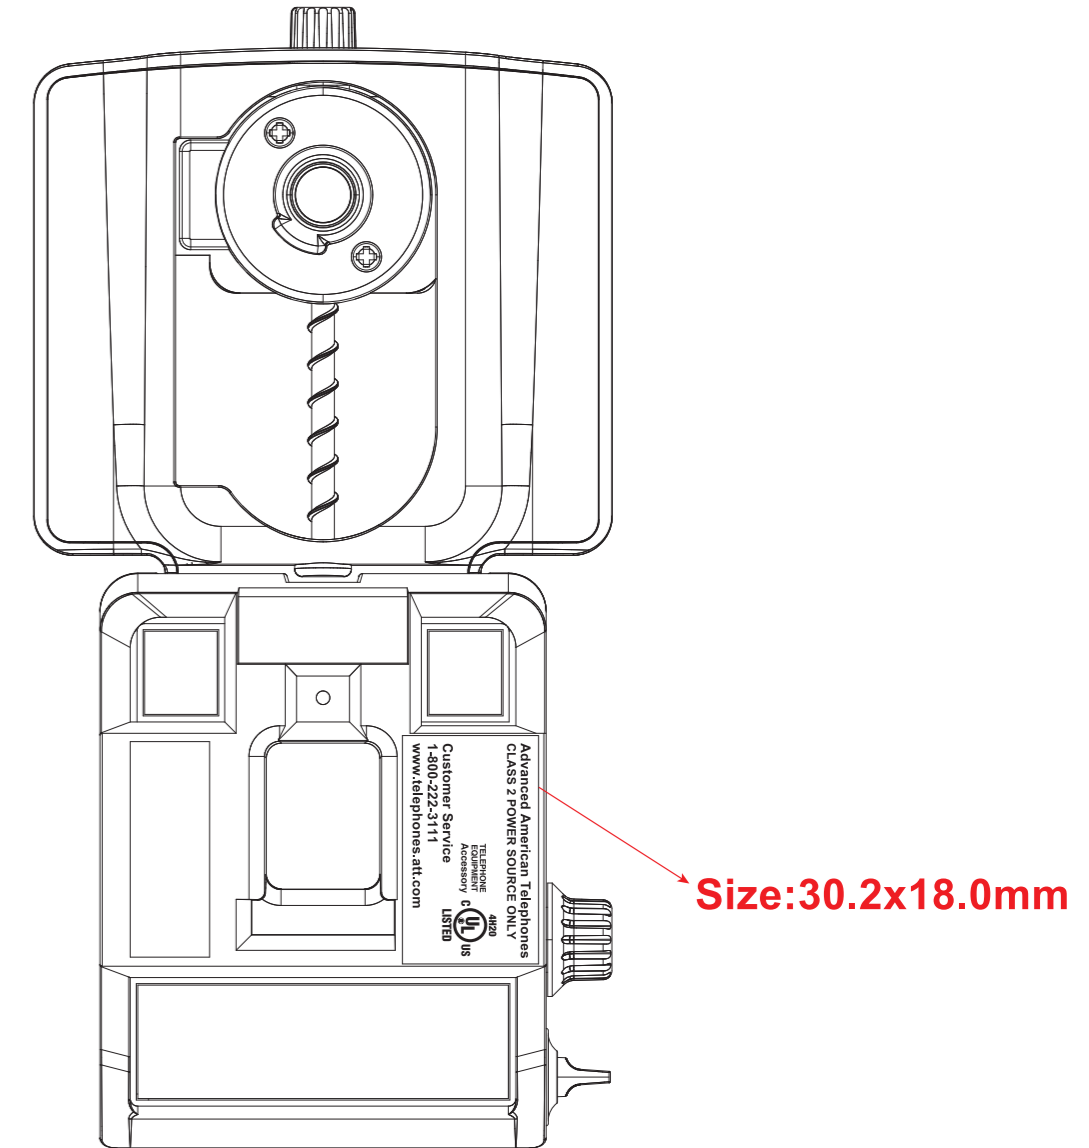

TL79xx engraving file

BS

Model: TL7910
S/N: XXXXXXXXXXXXXXXXXXXX

Model: TL7912
S/N: XXXXXXXXXXXXXXXXXXXX

Charger

Model: TL7900
S/N: XXXXXXXXXXXXXXXXXXXX

Headset

Lifter

TL78xx & HC88xx engraving file

BS

Series no. label(28x10mm)

Charger

Series no. label(28x10mm)

Headset

Lifter