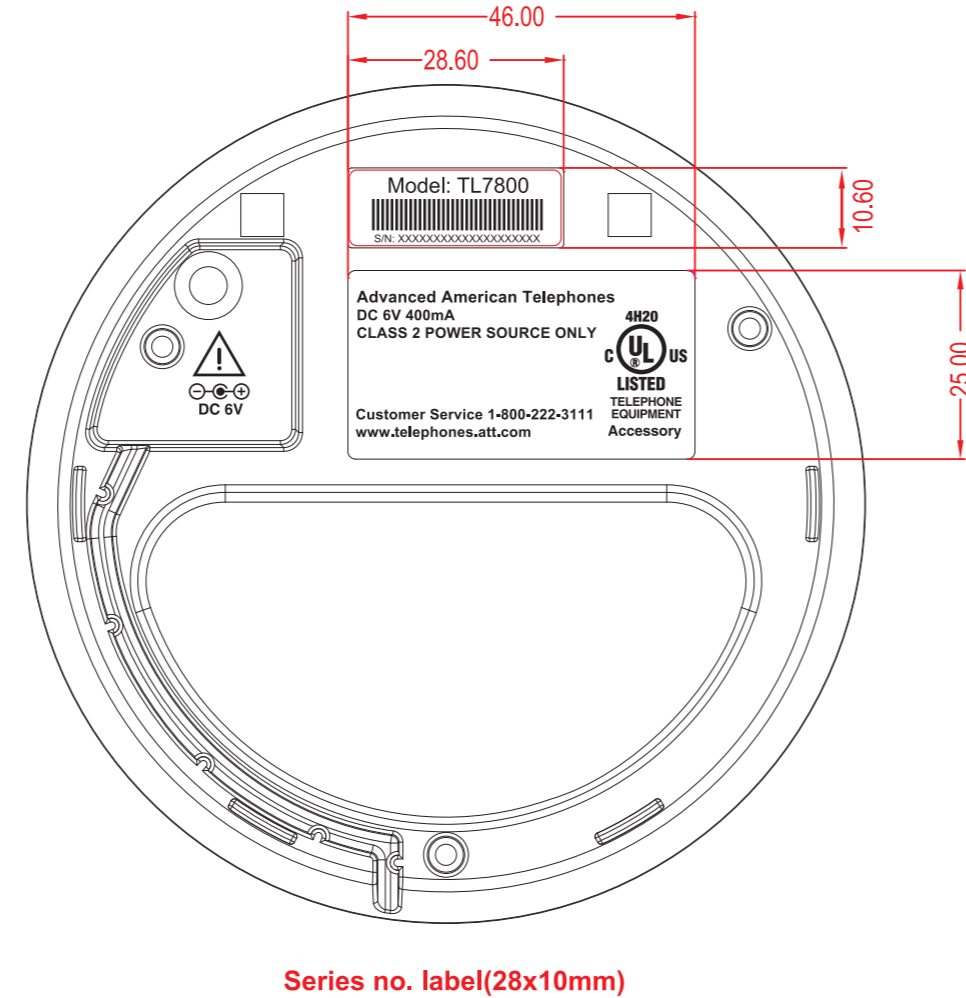

TL79xx engraving file

BS

Model: TL7910
S/N: XXXXXXXXXXXXXXXXXXXX

Model: TL7912
S/N: XXXXXXXXXXXXXXXXXXXX

Charger

Model: TL7900
S/N: XXXXXXXXXXXXXXXXXXXX

Headset

Lifter

TL78xx & HC88xx engraving file

BS

Series no. label(28x10mm)

Charger

Series no. label(28x10mm)

Headset

Lifter