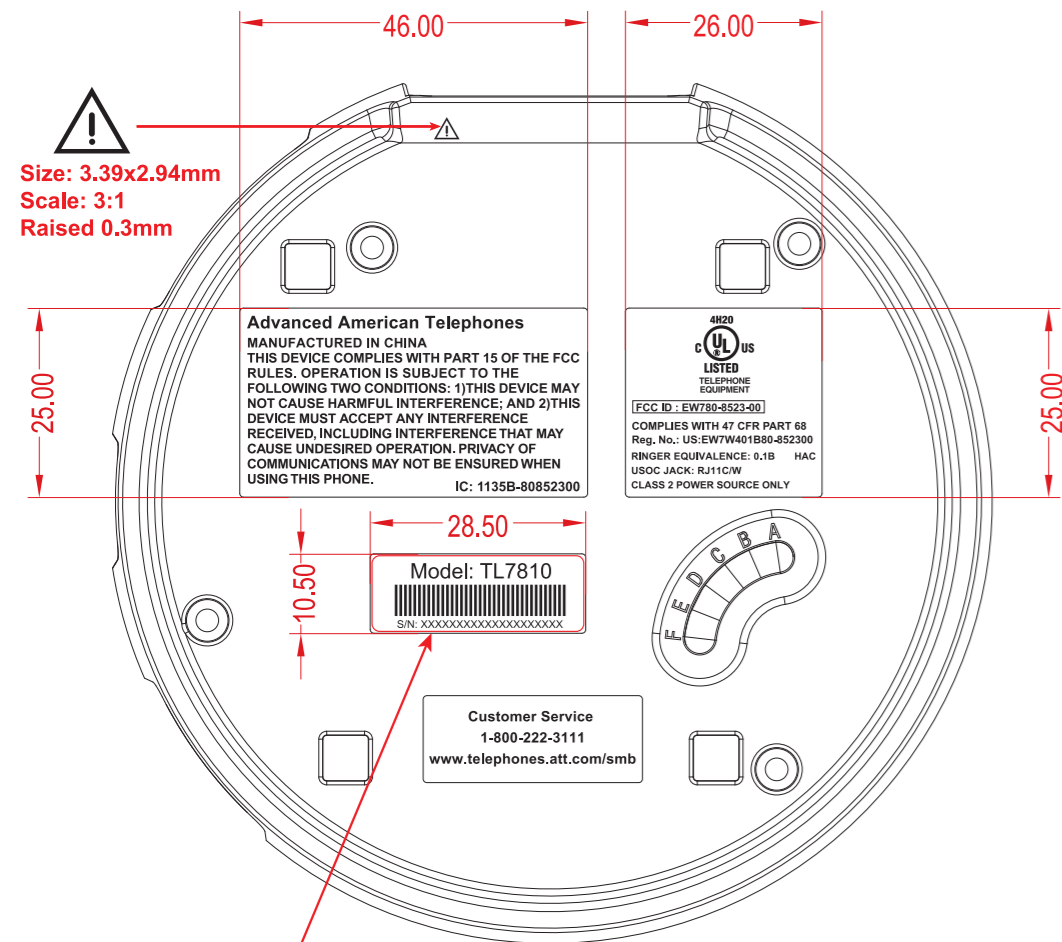

TL79xx engraving file

BS

Model: TL7910
S/N: XXXXXXXXXXXXXXXXXXXX

Model: TL7912
S/N: XXXXXXXXXXXXXXXXXXXX

Charger

Model: TL7900
S/N: XXXXXXXXXXXXXXXXXXXX

Headset

Lifter

TL78xx & HC88xx engraving file

BS

Series no. label(28x10mm)

Charger

Series no. label(28x10mm)

Headset

Lifter