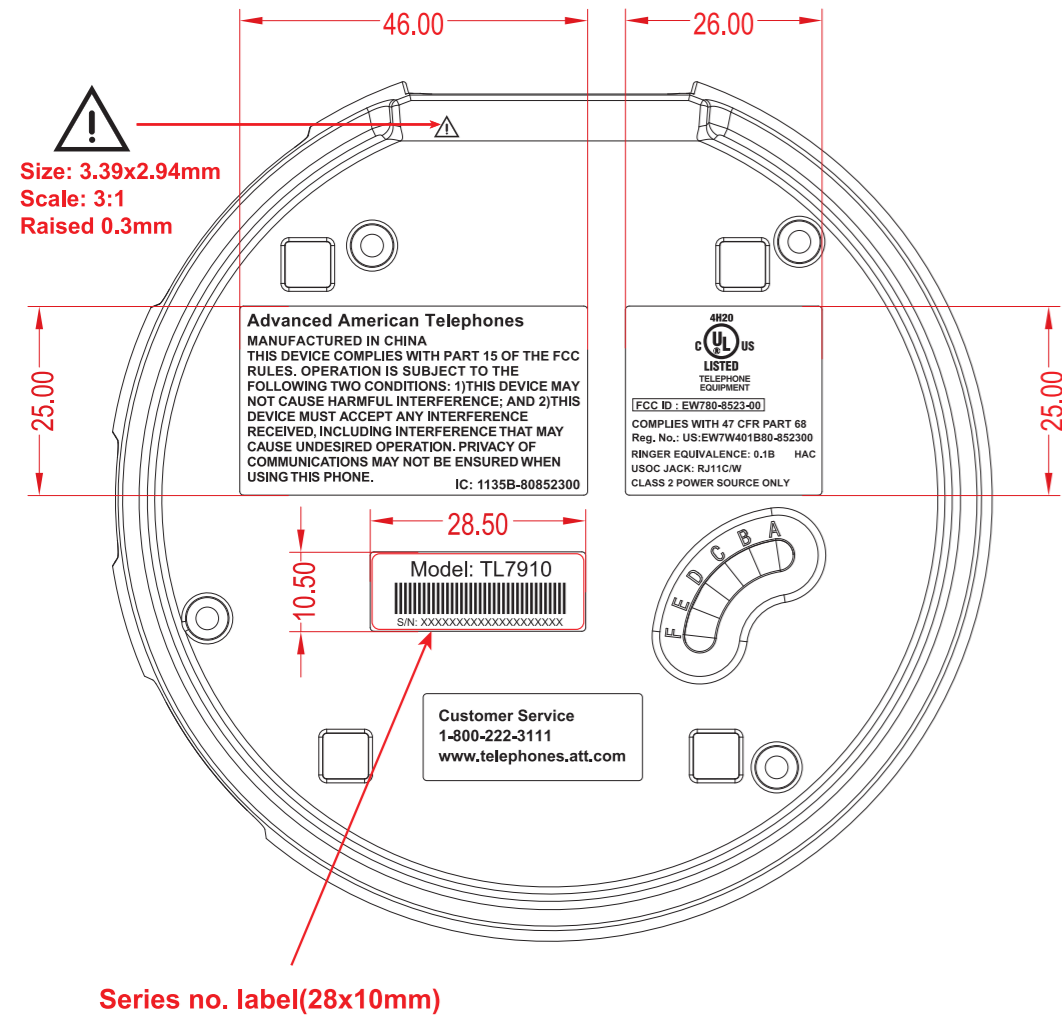

TL79xx engraving file

BS

Model: TL7910
S/N: XXXXXXXXXXXXXXXXXXXX

Model: TL7912
S/N: XXXXXXXXXXXXXXXXXXXX

Charger

Model: TL7900
S/N: XXXXXXXXXXXXXXXXXXXX

Headset

Lifter

TL78xx & HC88xx engraving file

BS

Series no. label(28x10mm)

Charger

Series no. label(28x10mm)

Headset

Lifter