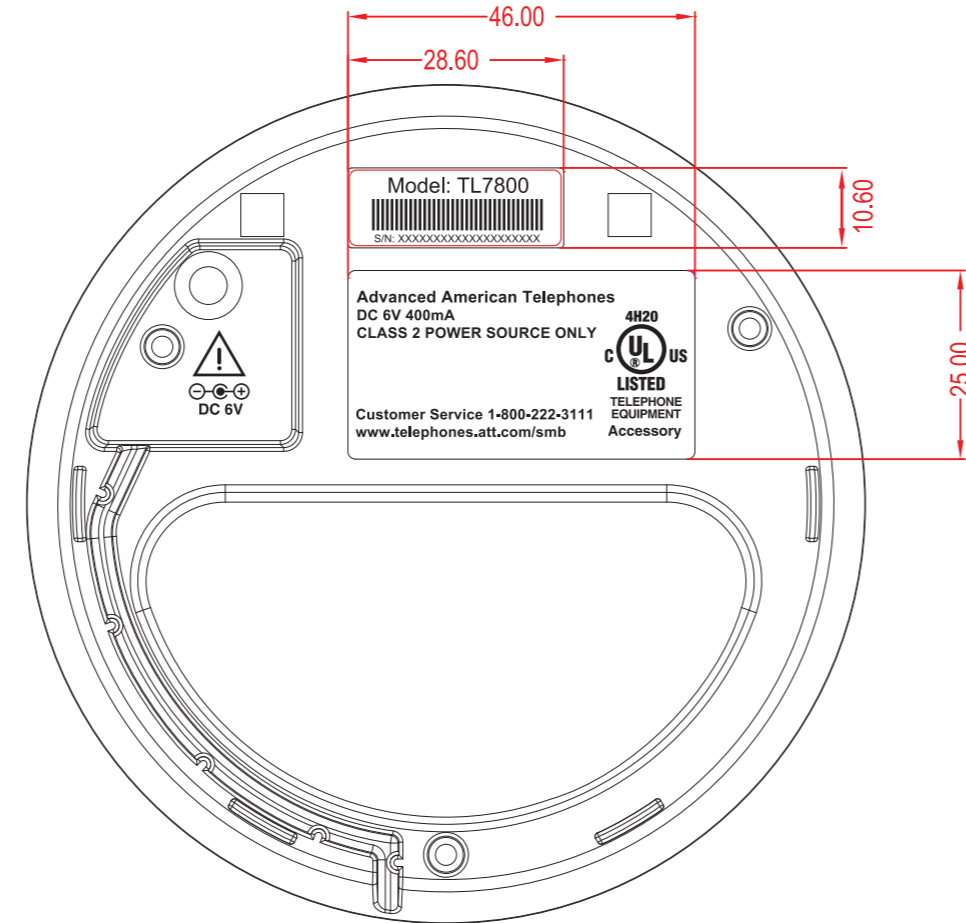

TL78xx & HC88xx engraving file

BS

Series no. label(28x10mm)

Charger

Series no. label(28x10mm)

Headset

Lifter