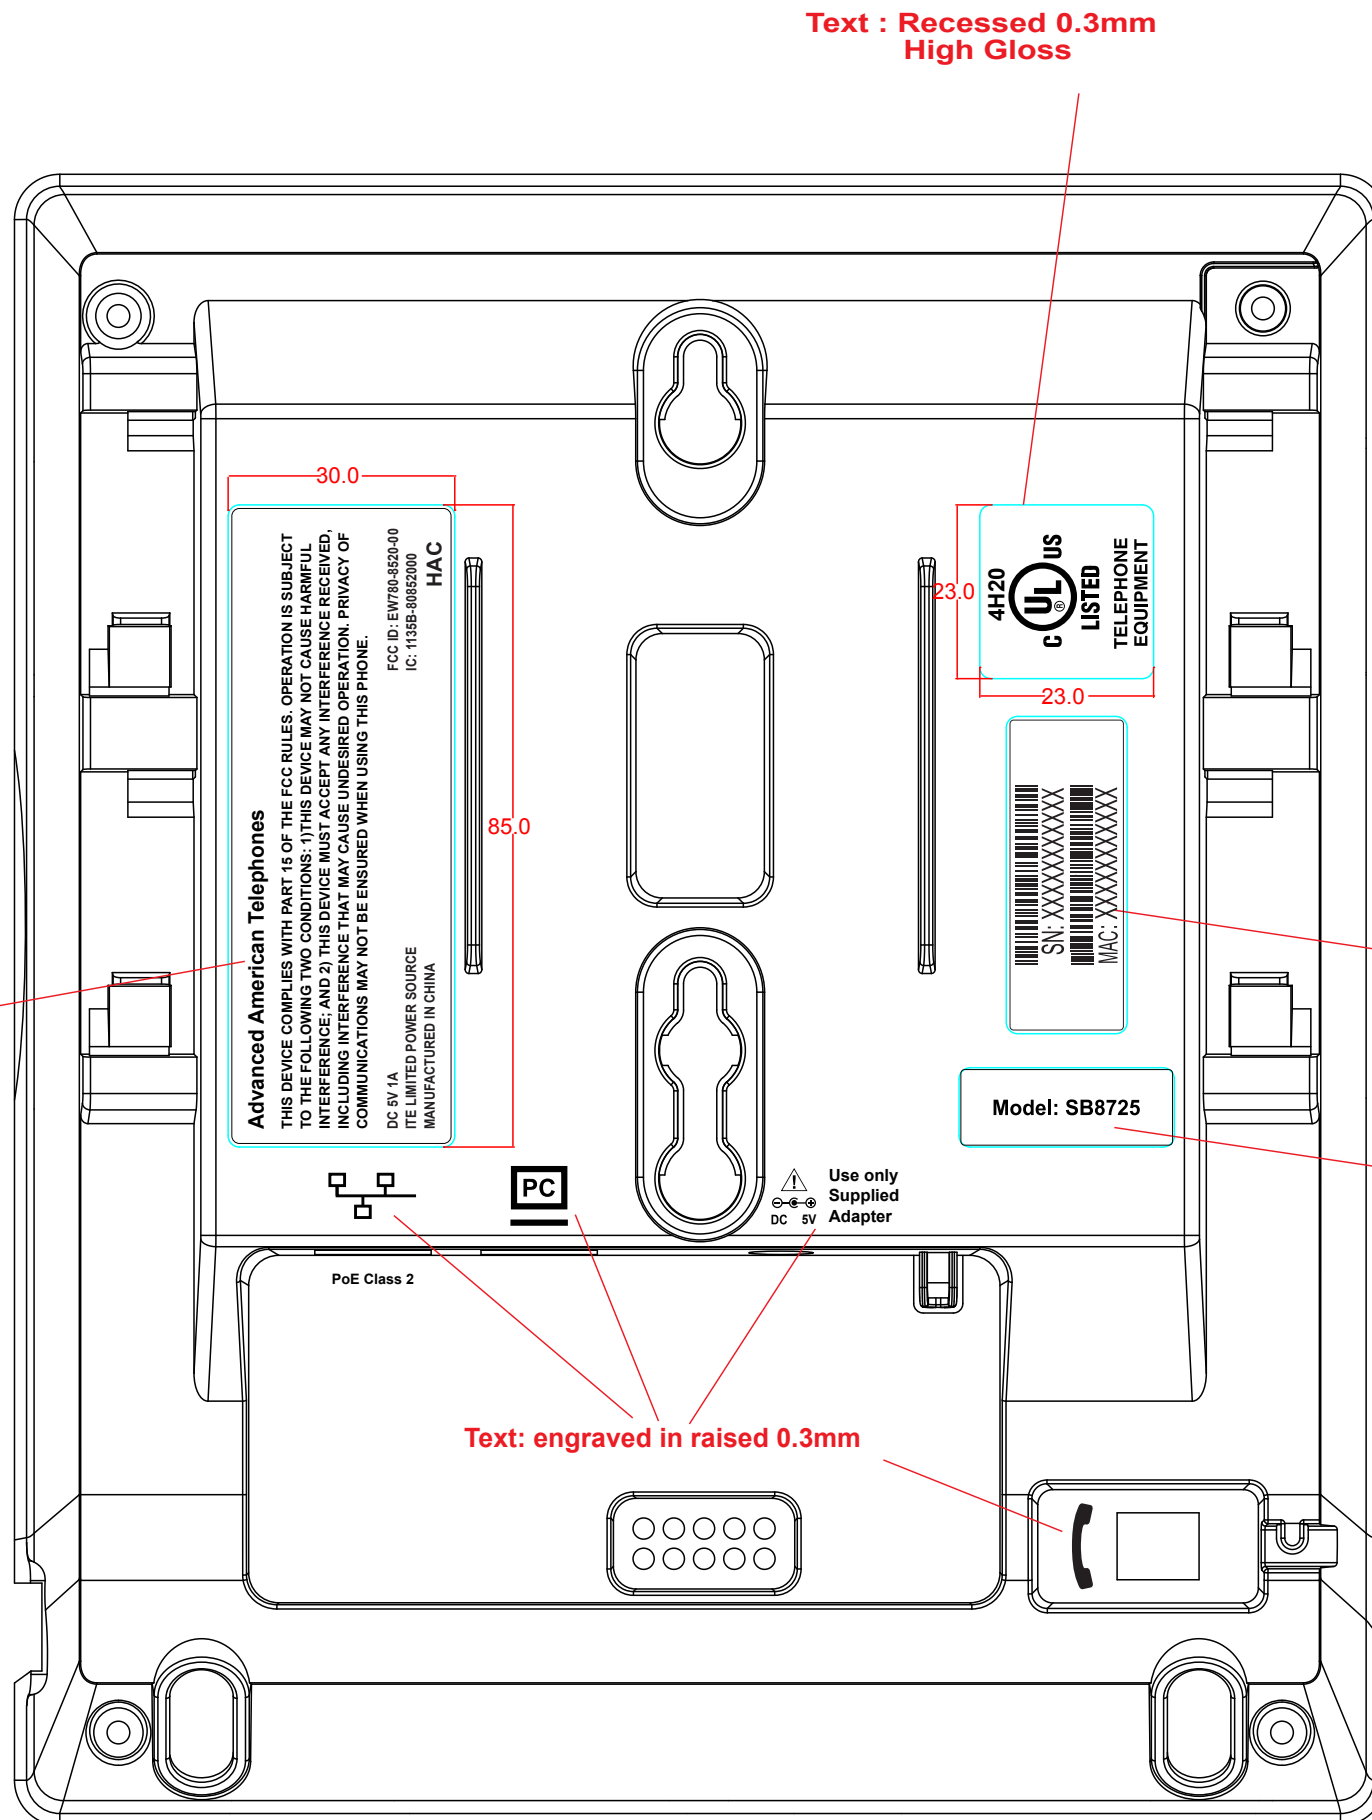

SB8725 ENGRAVING

label
Size=29x84mm

Text : Recessed 0.3mm
High Gloss

MAC&S/N LABEL
Size=41x15mm

Model name LABEL
Size=28x10mm

Text: engraved in raised 0.3mm

VSP725 ENGRAVING