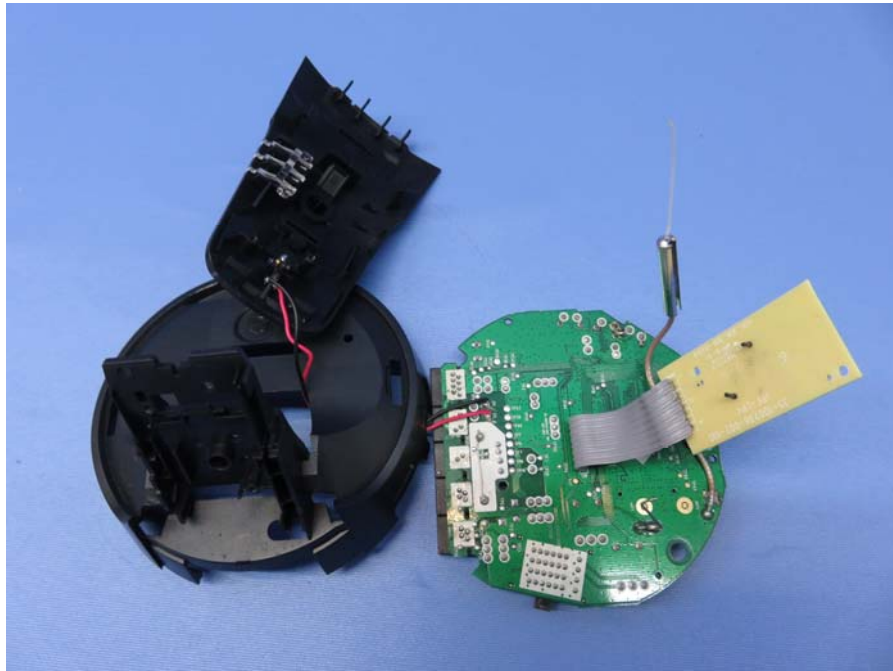

INTERTEK TESTING SERVICES

Internal photos

INTERTEK TESTING SERVICES

Internal photos

INTERTEK TESTING SERVICES

Internal photos

INTERTEK TESTING SERVICES

Internal photos

INTERTEK TESTING SERVICES

Internal photos

Test Report Number: 15120450HKG-001
FCC ID: EW780-8382-00
IC: 1135B-80838200

INTERTEK TESTING SERVICES

Internal photos

INTERTEK TESTING SERVICES

Internal photos