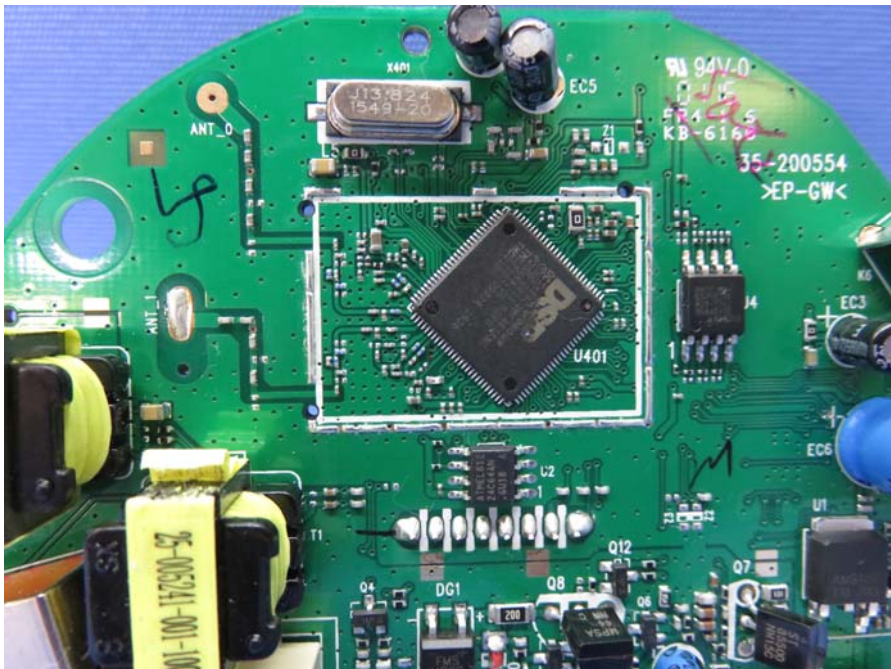

INTERTEK TESTING SERVICES

Internal photos

INTERTEK TESTING SERVICES

Internal photos

INTERTEK TESTING SERVICES

Internal photos

INTERTEK TESTING SERVICES

Internal photos

INTERTEK TESTING SERVICES

Internal photos

Test Report Number: 15120450HKG-001
FCC ID: EW780-8382-00
IC: 1135B-80838200

INTERTEK TESTING SERVICES

Internal photos

INTERTEK TESTING SERVICES

Internal photos