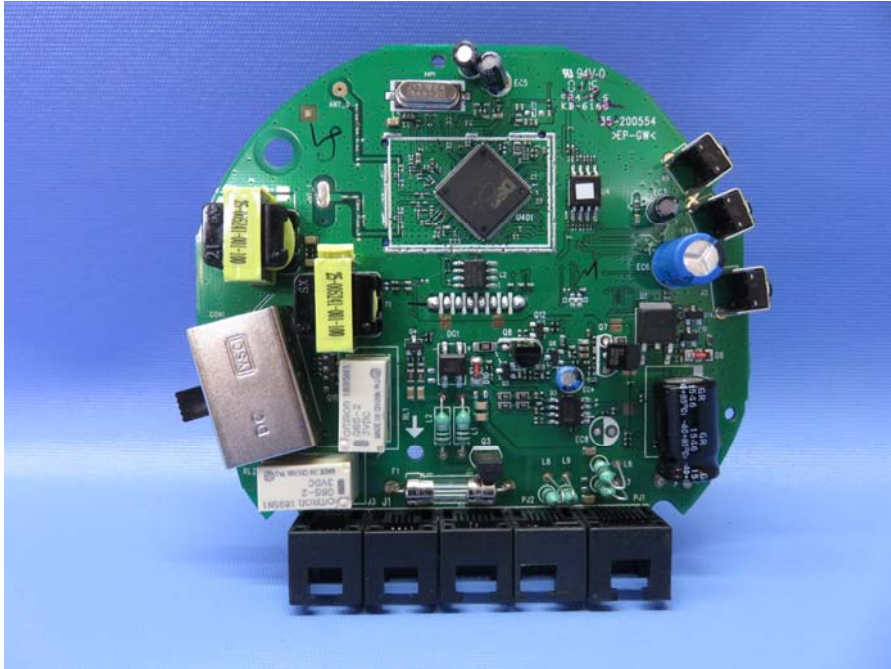

INTERTEK TESTING SERVICES

Internal photos

Test Report Number: 15120450HKG-001
FCC ID: EW780-8382-00
IC: 1135B-80838200

INTERTEK TESTING SERVICES

Internal photos

INTERTEK TESTING SERVICES

Internal photos