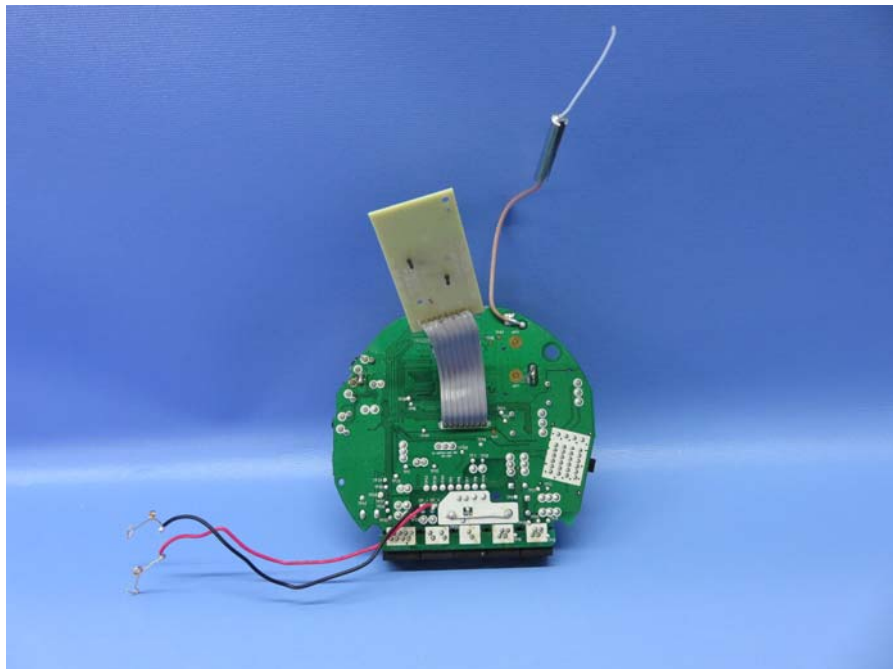

INTERTEK TESTING SERVICES

Internal photos

INTERTEK TESTING SERVICES

Internal photos

INTERTEK TESTING SERVICES

Internal photos

INTERTEK TESTING SERVICES

Internal photos

INTERTEK TESTING SERVICES

Internal photos

Test Report Number: 15120450HKG-001
FCC ID: EW780-8382-00
IC: 1135B-80838200

INTERTEK TESTING SERVICES

Internal photos

INTERTEK TESTING SERVICES

Internal photos