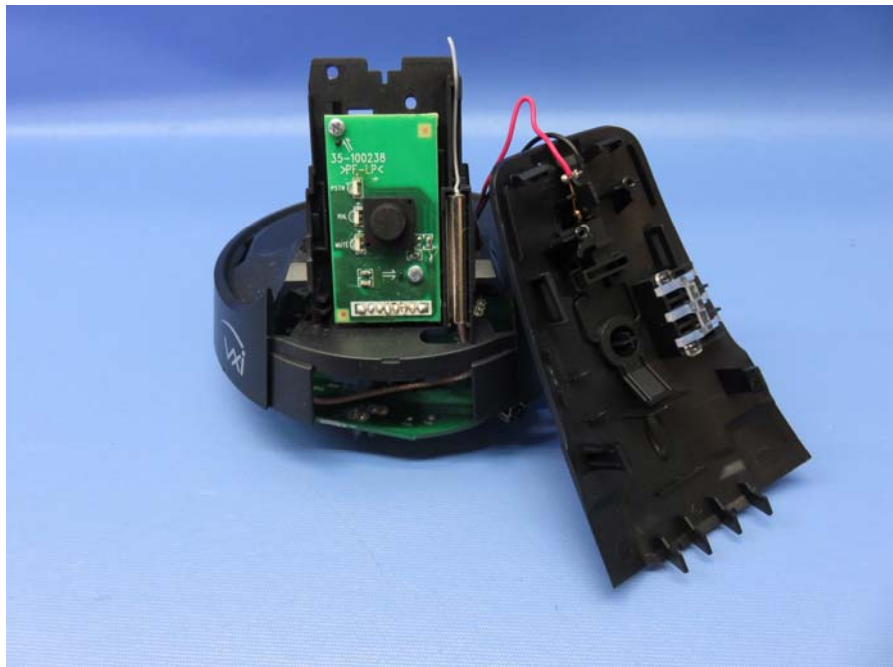

INTERTEK TESTING SERVICES

Internal photos

INTERTEK TESTING SERVICES

Internal photos

INTERTEK TESTING SERVICES

Internal photos

INTERTEK TESTING SERVICES

Internal photos

INTERTEK TESTING SERVICES

Internal photos

Test Report Number: 15120450HKG-001
FCC ID: EW780-8382-00
IC: 1135B-80838200

INTERTEK TESTING SERVICES

Internal photos

INTERTEK TESTING SERVICES

Internal photos