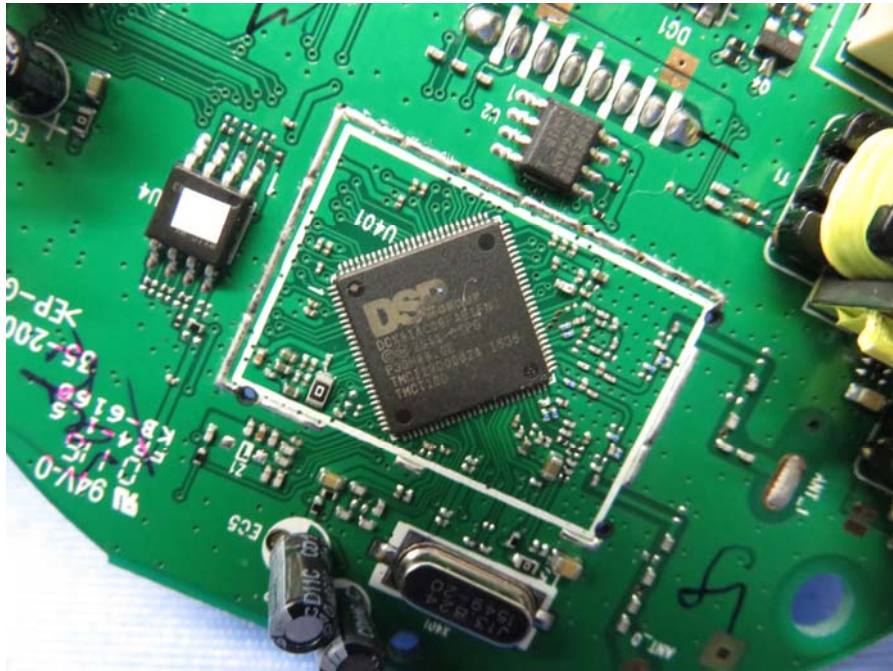

INTERTEK TESTING SERVICES

Internal photos

Test Report Number: 15120450HKG-001
FCC ID: EW780-8382-00
IC: 1135B-80838200

INTERTEK TESTING SERVICES

Internal photos

INTERTEK TESTING SERVICES

Internal photos