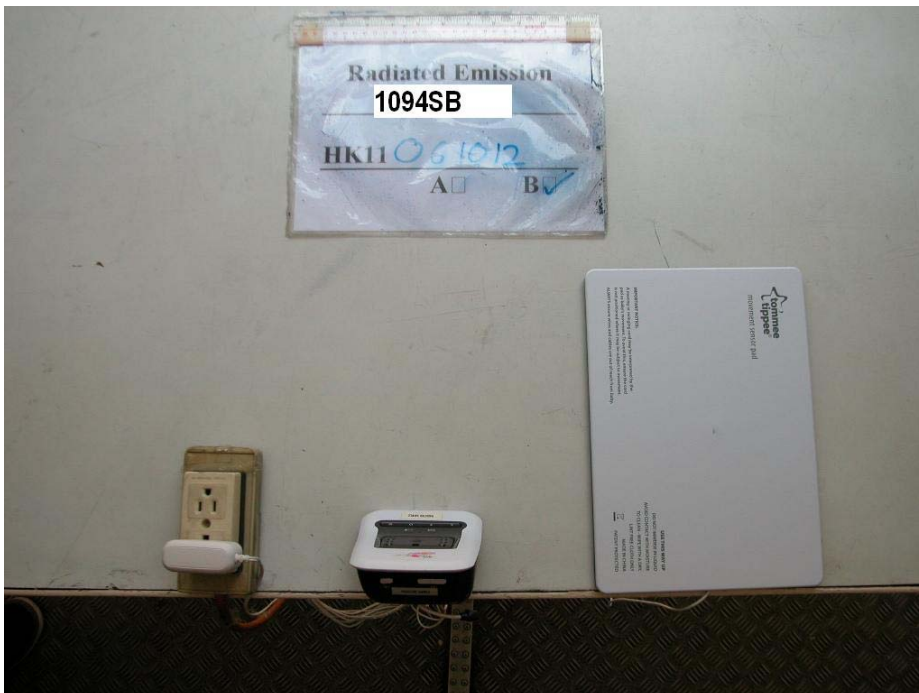

INTERTEK TESTING SERVICES

The Worst Case Configuration Photographs - Mode: Transmission

Radiated Emission - Baby Unit

Front View

Rear View

INTERTEK TESTING SERVICES

The Worst Case Configuration Photographs - Mode: Standby

Conducted Emission

Front View

Right Side View

INTERTEK TESTING SERVICES

The Worst Case Configuration Photographs - Mode: Standby

Conducted Emission

Left Side View